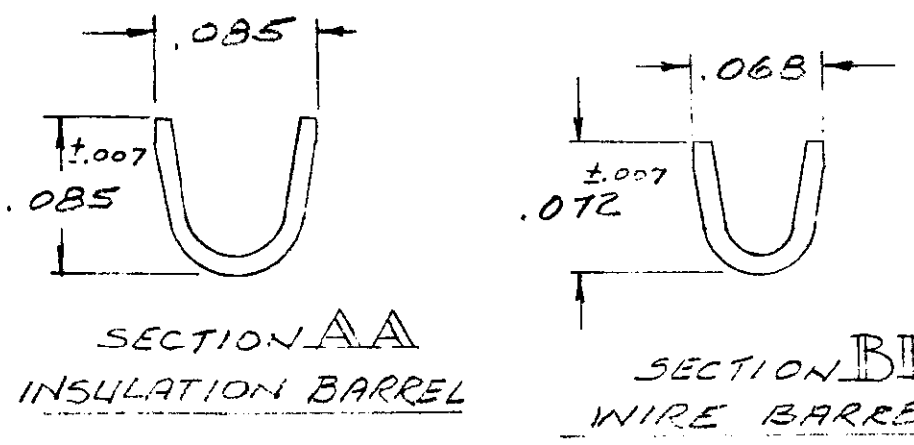

⚠ CAUTION: USE OF TIN PLATED TERMINALS IN CERTAIN ENVIRONMENTS MAY CAUSE NON-CONFORMANCE TO AMP PRODUCT SPECIFICATION 108-10015. Ⓚ

CARRIER STRIP FOR -1, -2 & -5 PARTS

□ INDICATES WIRE RANGE OF 20, 22 & 24 AWG.
 WIRE RANGE: 20, 22, & 24 AWG.
 INSULATION RANGE: .062 MAX.
 HAND TOOL: AMP # 90260-1.
 EXTRACTION TOOL: AMP # 91038-3.
 INSERTION TOOL: AMP # 91042-1.

203802-7 **OBsolete** EXCEPT:
 -8 **OBsolete** EXCEPT:
 1. SAME AS -5 EXCEPT:
 2. REVERSE REELED FOR STANDARD APPLICATOR. ⚠ Ⓚ

- 203802-1 1. AS SHOWN:
- 2. STRIP PART
- 3. BODY - BRASS, .000030 AU/.00005 NI.
- 1. SLEEVE, STAINLESS STEEL
- 2 1. SAME AS -1, EXCEPT:
- 2. BODY, SELECTIVE .000030 AU/.000050 NI.
- 3 1. SAME AS -1, EXCEPT:
- 2. LOOSE PIECE PART
- 4 1. SAME AS -2, EXCEPT:
- 2. LOOSE PIECE PART
- OBsolete** AS -1, EXCEPT:
- 2. BODY, TIN PLATED ⚠ Ⓚ
- 4 1. SAME AS -5, EXCEPT:
- 2. LOOSE PIECE PART ⚠ Ⓚ

UNLESS OTHERWISE SPECIFIED DIM. ARE IN INCHES. TOLERANCES ON: DECIMALS ± .005 ANGLES ± °	CONTRACT NO.	AMP INCORPORATED HARRISBURG, PENNSYLVANIA	
	DR	NAME	
	CHK	CONTACT ASSY-SOCKET SIZE 20 (20-24 GA)	
	MATERIAL	SIZE	CODE IDENT NO.
SEE CALLOUT	DSGN APPD	B	00779
AMP INFO	OTHER APPD	NUMBER	203802
DF CO S	FINISH	SCALE	WT CALC ACTUAL SHEET
HEAT TREAT	SEE WORKING No.	H	