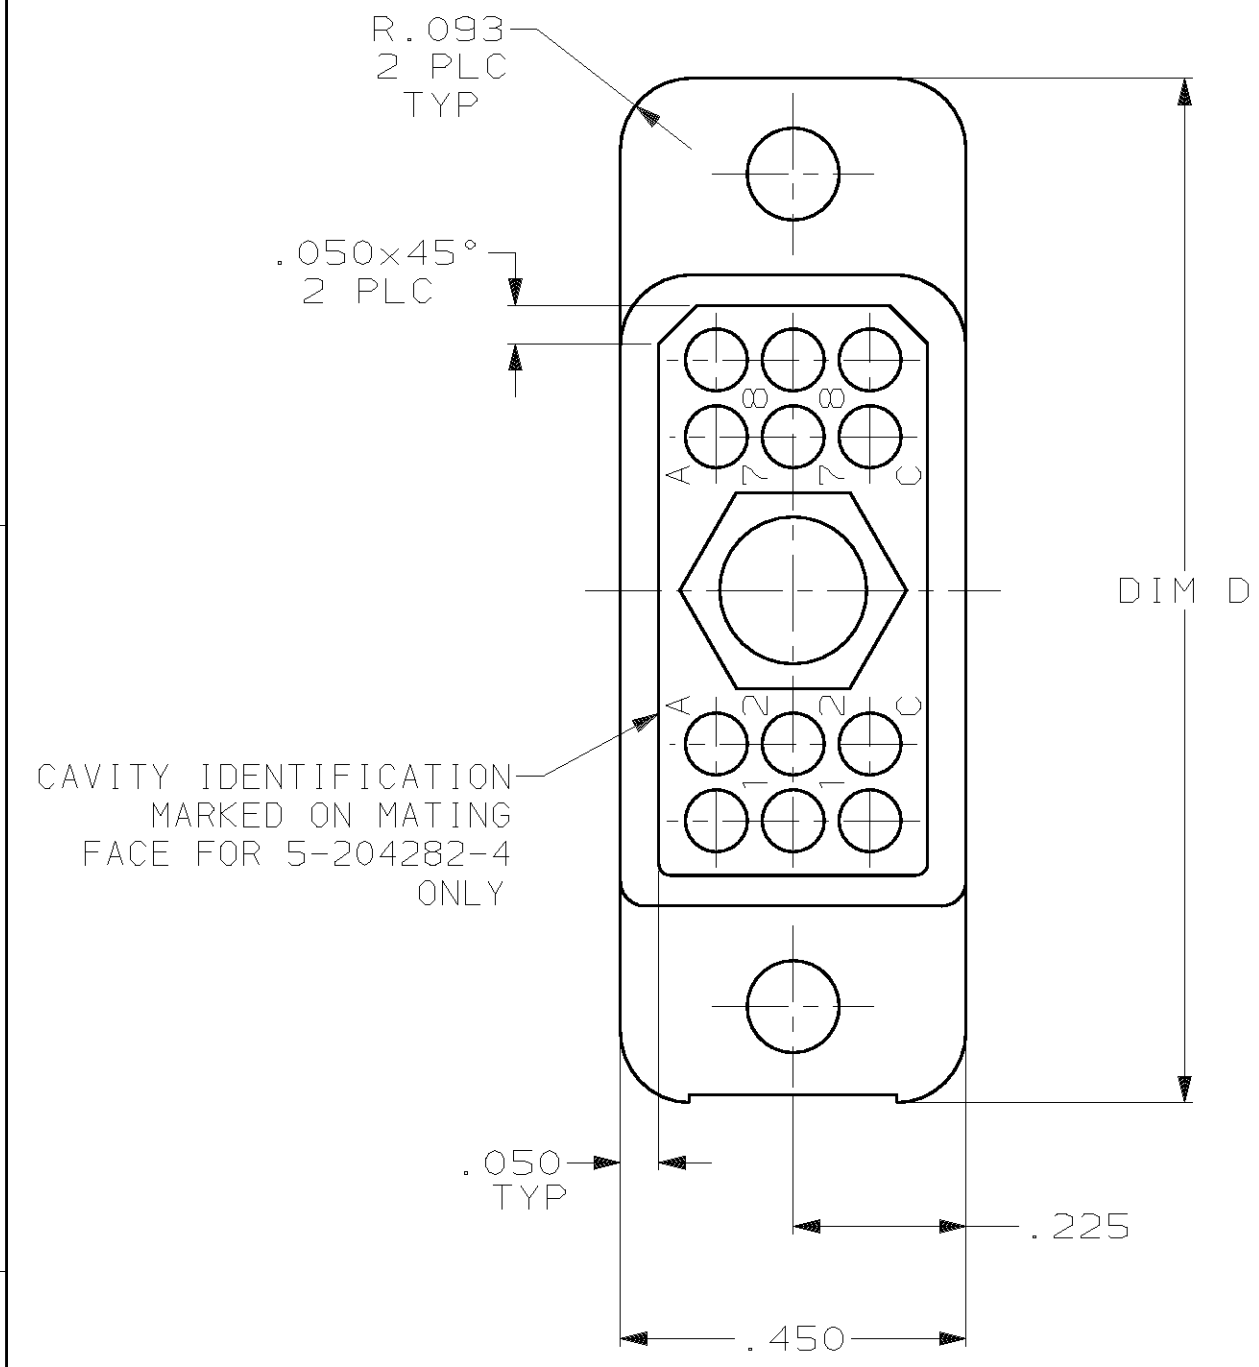

OBSOLETE	1.734	1.484	3	3	4	24	5-204282-4
	2.534	2.284	7	7	4	48	2-204282-8
OBSOLETE	2.334	2.084	6	6	4	42	2-204282-7
	2.134	1.884	5	5	4	36	2-204282-6
OBSOLETE	1.934	1.684	4	4	4	30	2-204282-5
	1.734	1.484	3	3	4	24	2-204282-4
OBSOLETE	1.534	1.284	2	2	4	18	2-204282-3
	1.334	1.084	1	1	4	12	2-204282-2
OBSOLETE	1.134	.884	-	-	4	6	2-204282-1
	2.534	2.284	7	7	2	48	204282-8
OBSOLETE	2.334	2.084	6	6	2	42	204282-7
	2.134	1.884	5	5	2	36	204282-6
OBSOLETE	1.934	1.684	4	4	2	30	204282-5
	1.734	1.484	3	3	2	24	204282-4
OBSOLETE	1.534	1.284	2	2	2	18	204282-3
	1.334	1.084	1	1	2	12	204282-2
OBSOLETE	1.134	.884	-	-	2	6	204282-1
	DIM D	DIM C	"B" NUMBER OF SPACES	"A" NUMBER OF SPACES	MATERIAL	NO OF POSN.	PART NUMBER

- CONTACT CAVITY WILL ACCEPT BOTH TYPE XI PIN OR SOCKET AND TYPE XI AUTOWIRING PIN OR SOCKET.
- MATERIAL: BLACK PHENOLIC
- MATES WITH AMP PART NO. 204281.
- MATERIAL: BLUE DIALLYL PHTHALATE

THIS DRAWING IS A CONTROLLED DOCUMENT.