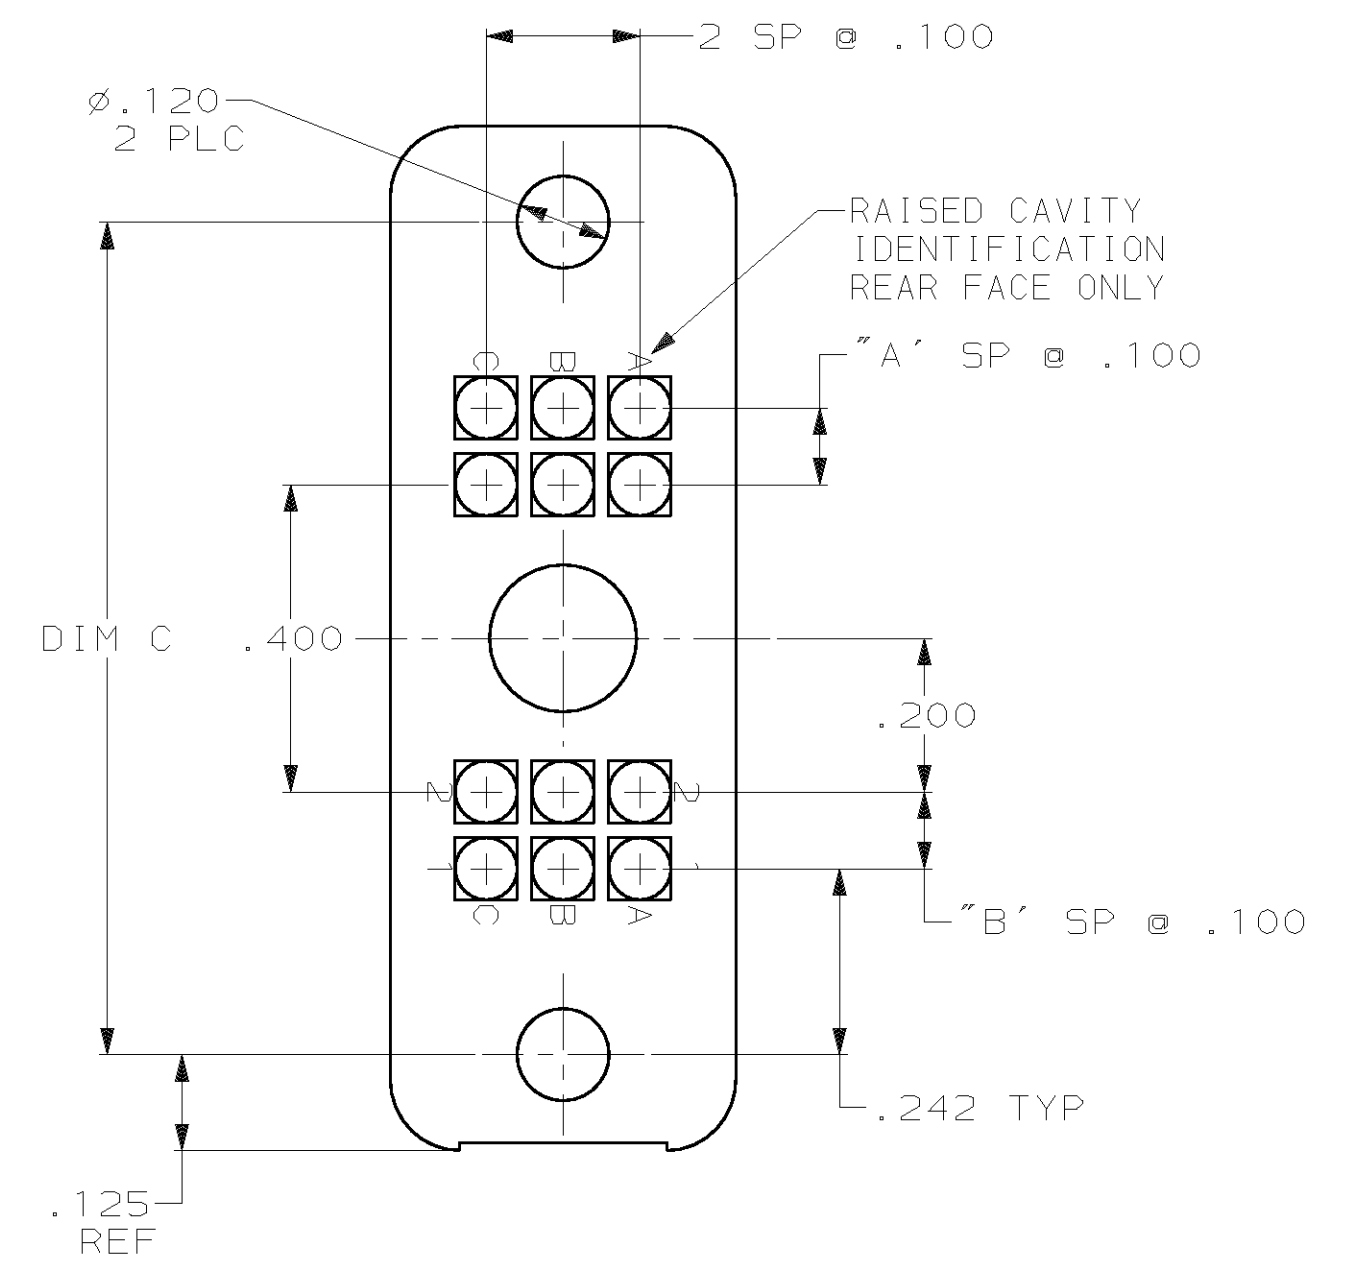

OBSOLETE	1.734	1.484	3	3	4	24	5-204282-4
	2.534	2.284	7	7	4	48	2-204282-8
OBSOLETE	2.334	2.084	6	6	4	42	2-204282-7
	2.134	1.884	5	5	4	36	2-204282-6
OBSOLETE	1.934	1.684	4	4	4	30	2-204282-5
	1.734	1.484	3	3	4	24	2-204282-4
OBSOLETE	1.534	1.284	2	2	4	18	2-204282-3
	1.334	1.084	1	1	4	12	2-204282-2
OBSOLETE	1.134	.884	-	-	4	6	2-204282-1
	2.534	2.284	7	7	2	48	204282-8
OBSOLETE	2.334	2.084	6	6	2	42	204282-7
	2.134	1.884	5	5	2	36	204282-6
OBSOLETE	1.934	1.684	4	4	2	30	204282-5
	1.734	1.484	3	3	2	24	204282-4
OBSOLETE	1.534	1.284	2	2	2	18	204282-3
	1.334	1.084	1	1	2	12	204282-2
OBSOLETE	1.134	.884	-	-	2	6	204282-1
	DIM D	DIM C	"B" NUMBER OF SPACES	"A" NUMBER OF SPACES	MATERIAL	NO OF POSN.	PART NUMBER

- CONTACT CAVITY WILL ACCEPT BOTH TYPE XI PIN OR SOCKET AND TYPE XI AUTOWIRING PIN OR SOCKET.
- MATERIAL: BLACK PHENOLIC
- MATES WITH AMP PART NO. 204281.
- MATERIAL: BLUE DIALLYL PHTHALATE

THIS DRAWING IS A CONTROLLED DOCUMENT.

DWN	C.C. THOMAS	3-25-02	 TYCO Electronics Harrisburg, PA 17105-3608
CHK	D. MILLER	3-25-02	
APVD	D. MILLER	3-25-02	
PRODUCT SPEC			
APPLICATION SPEC			NAME RECEPTACLE, HDR SERIES, FOR JACKSCREW, AUTOMATIC WIRING AND TYPE XI
MATERIAL	SEE TABLE	FINISH	WEIGHT
SCALE 4:1		SHEET 1 OF 1	REV J