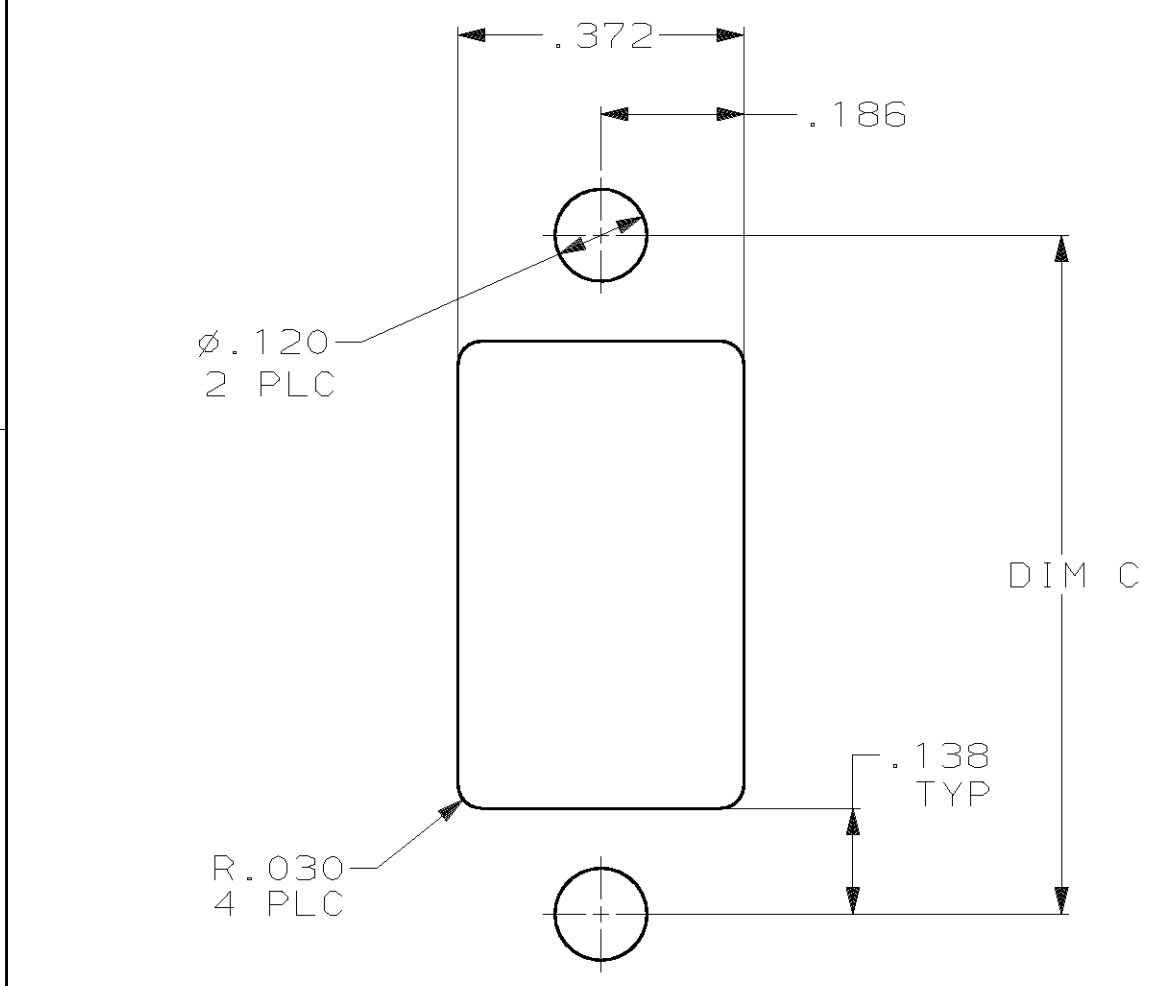

OBSOLETE	1.734	1.484	3	3	4	24	5-204282-4
	2.534	2.284	7	7	4	48	2-204282-8
OBSOLETE	2.334	2.084	6	6	4	42	2-204282-7
	2.134	1.884	5	5	4	36	2-204282-6
OBSOLETE	1.934	1.684	4	4	4	30	2-204282-5
	1.734	1.484	3	3	4	24	2-204282-4
OBSOLETE	1.534	1.284	2	2	4	18	2-204282-3
	1.334	1.084	1	1	4	12	2-204282-2
OBSOLETE	1.134	.884	-	-	4	6	2-204282-1
	2.534	2.284	7	7	2	48	204282-8
OBSOLETE	2.334	2.084	6	6	2	42	204282-7
	2.134	1.884	5	5	2	36	204282-6
OBSOLETE	1.934	1.684	4	4	2	30	204282-5
	1.734	1.484	3	3	2	24	204282-4
OBSOLETE	1.534	1.284	2	2	2	18	204282-3
	1.334	1.084	1	1	2	12	204282-2
OBSOLETE	1.134	.884	-	-	2	6	204282-1
	DIM D	DIM C	"B" NUMBER OF SPACES	"A" NUMBER OF SPACES	MATERIAL	NO OF POSN.	PART NUMBER

- CONTACT CAVITY WILL ACCEPT BOTH TYPE XI PIN OR SOCKET AND TYPE XI AUTOWIRING PIN OR SOCKET.
- MATERIAL: BLACK PHENOLIC
- MATES WITH AMP PART NO. 204281.
- MATERIAL: BLUE DIALLYL PHTHALATE

THIS DRAWING IS A CONTROLLED DOCUMENT.