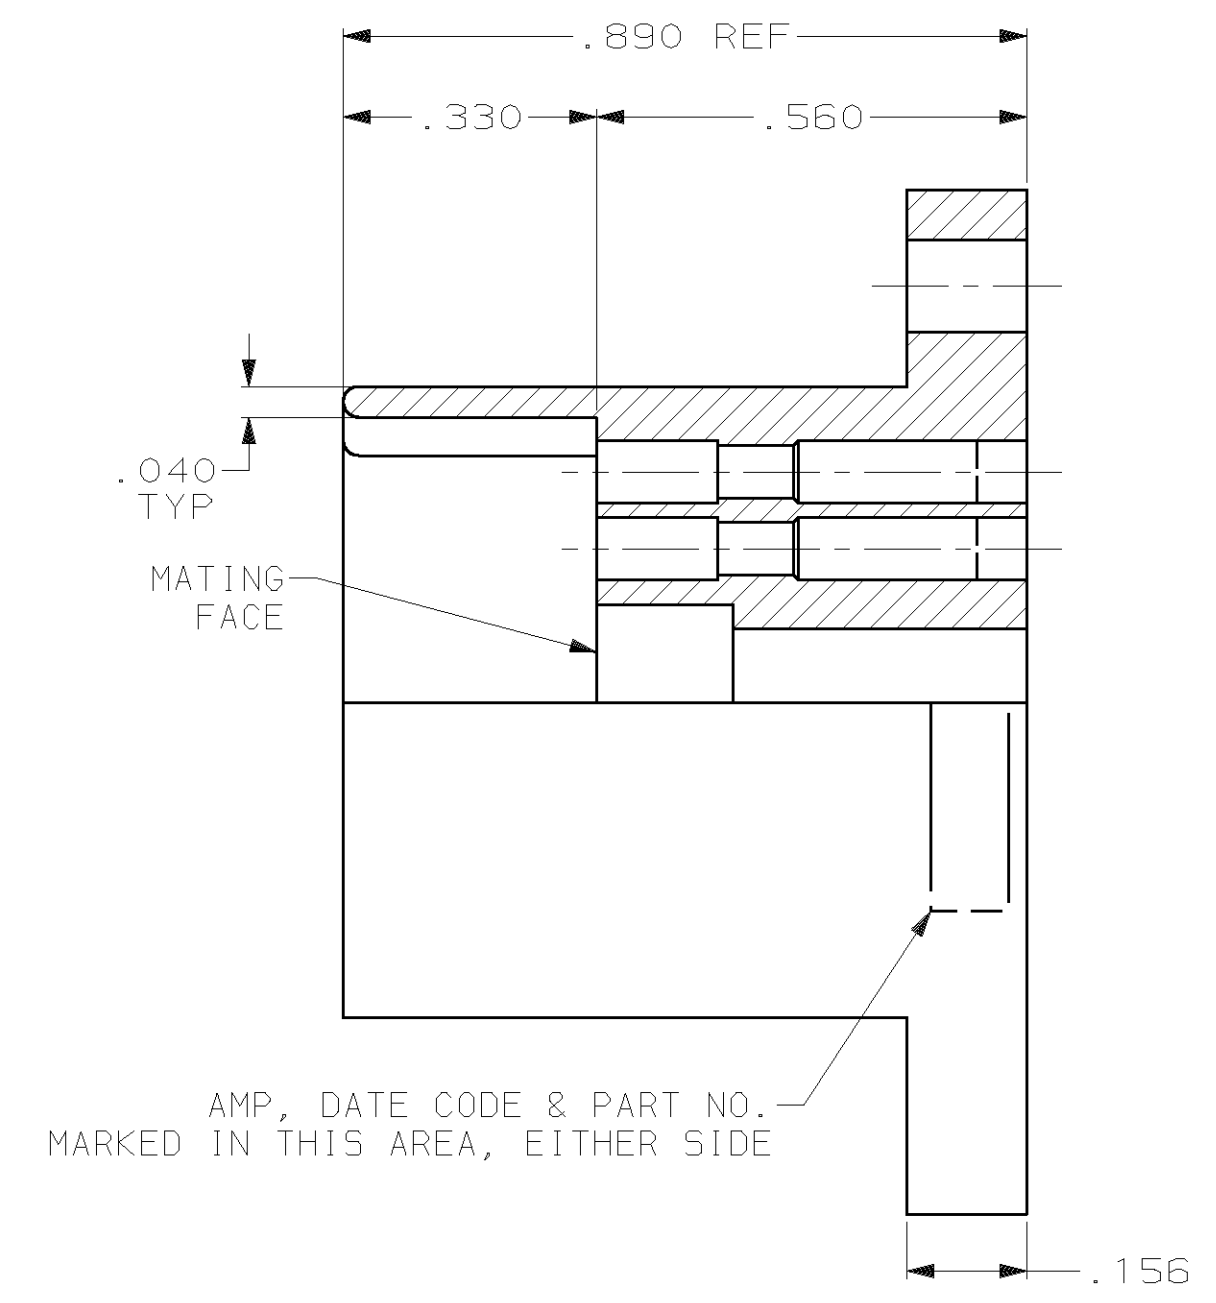

OBSOLETE	1.734	1.484	3	3	4	24	5-204282-4
	2.534	2.284	7	7	4	48	2-204282-8
OBSOLETE	2.334	2.084	6	6	4	42	2-204282-7
	2.134	1.884	5	5	4	36	2-204282-6
OBSOLETE	1.934	1.684	4	4	4	30	2-204282-5
	1.734	1.484	3	3	4	24	2-204282-4
OBSOLETE	1.534	1.284	2	2	4	18	2-204282-3
	1.334	1.084	1	1	4	12	2-204282-2
OBSOLETE	1.134	.884	-	-	4	6	2-204282-1
	2.534	2.284	7	7	2	48	204282-8
OBSOLETE	2.334	2.084	6	6	2	42	204282-7
	2.134	1.884	5	5	2	36	204282-6
OBSOLETE	1.934	1.684	4	4	2	30	204282-5
	1.734	1.484	3	3	2	24	204282-4
OBSOLETE	1.534	1.284	2	2	2	18	204282-3
	1.334	1.084	1	1	2	12	204282-2
OBSOLETE	1.134	.884	-	-	2	6	204282-1
	DIM D	DIM C	"B" NUMBER OF SPACES	"A" NUMBER OF SPACES	MATERIAL	NO OF POSN.	PART NUMBER

- CONTACT CAVITY WILL ACCEPT BOTH TYPE XI PIN OR SOCKET AND TYPE XI AUTOWIRING PIN OR SOCKET.
- MATERIAL: BLACK PHENOLIC
- MATES WITH AMP PART NO. 204281.
- MATERIAL: BLUE DIALLYL PHTHALATE

THIS DRAWING IS A CONTROLLED DOCUMENT.