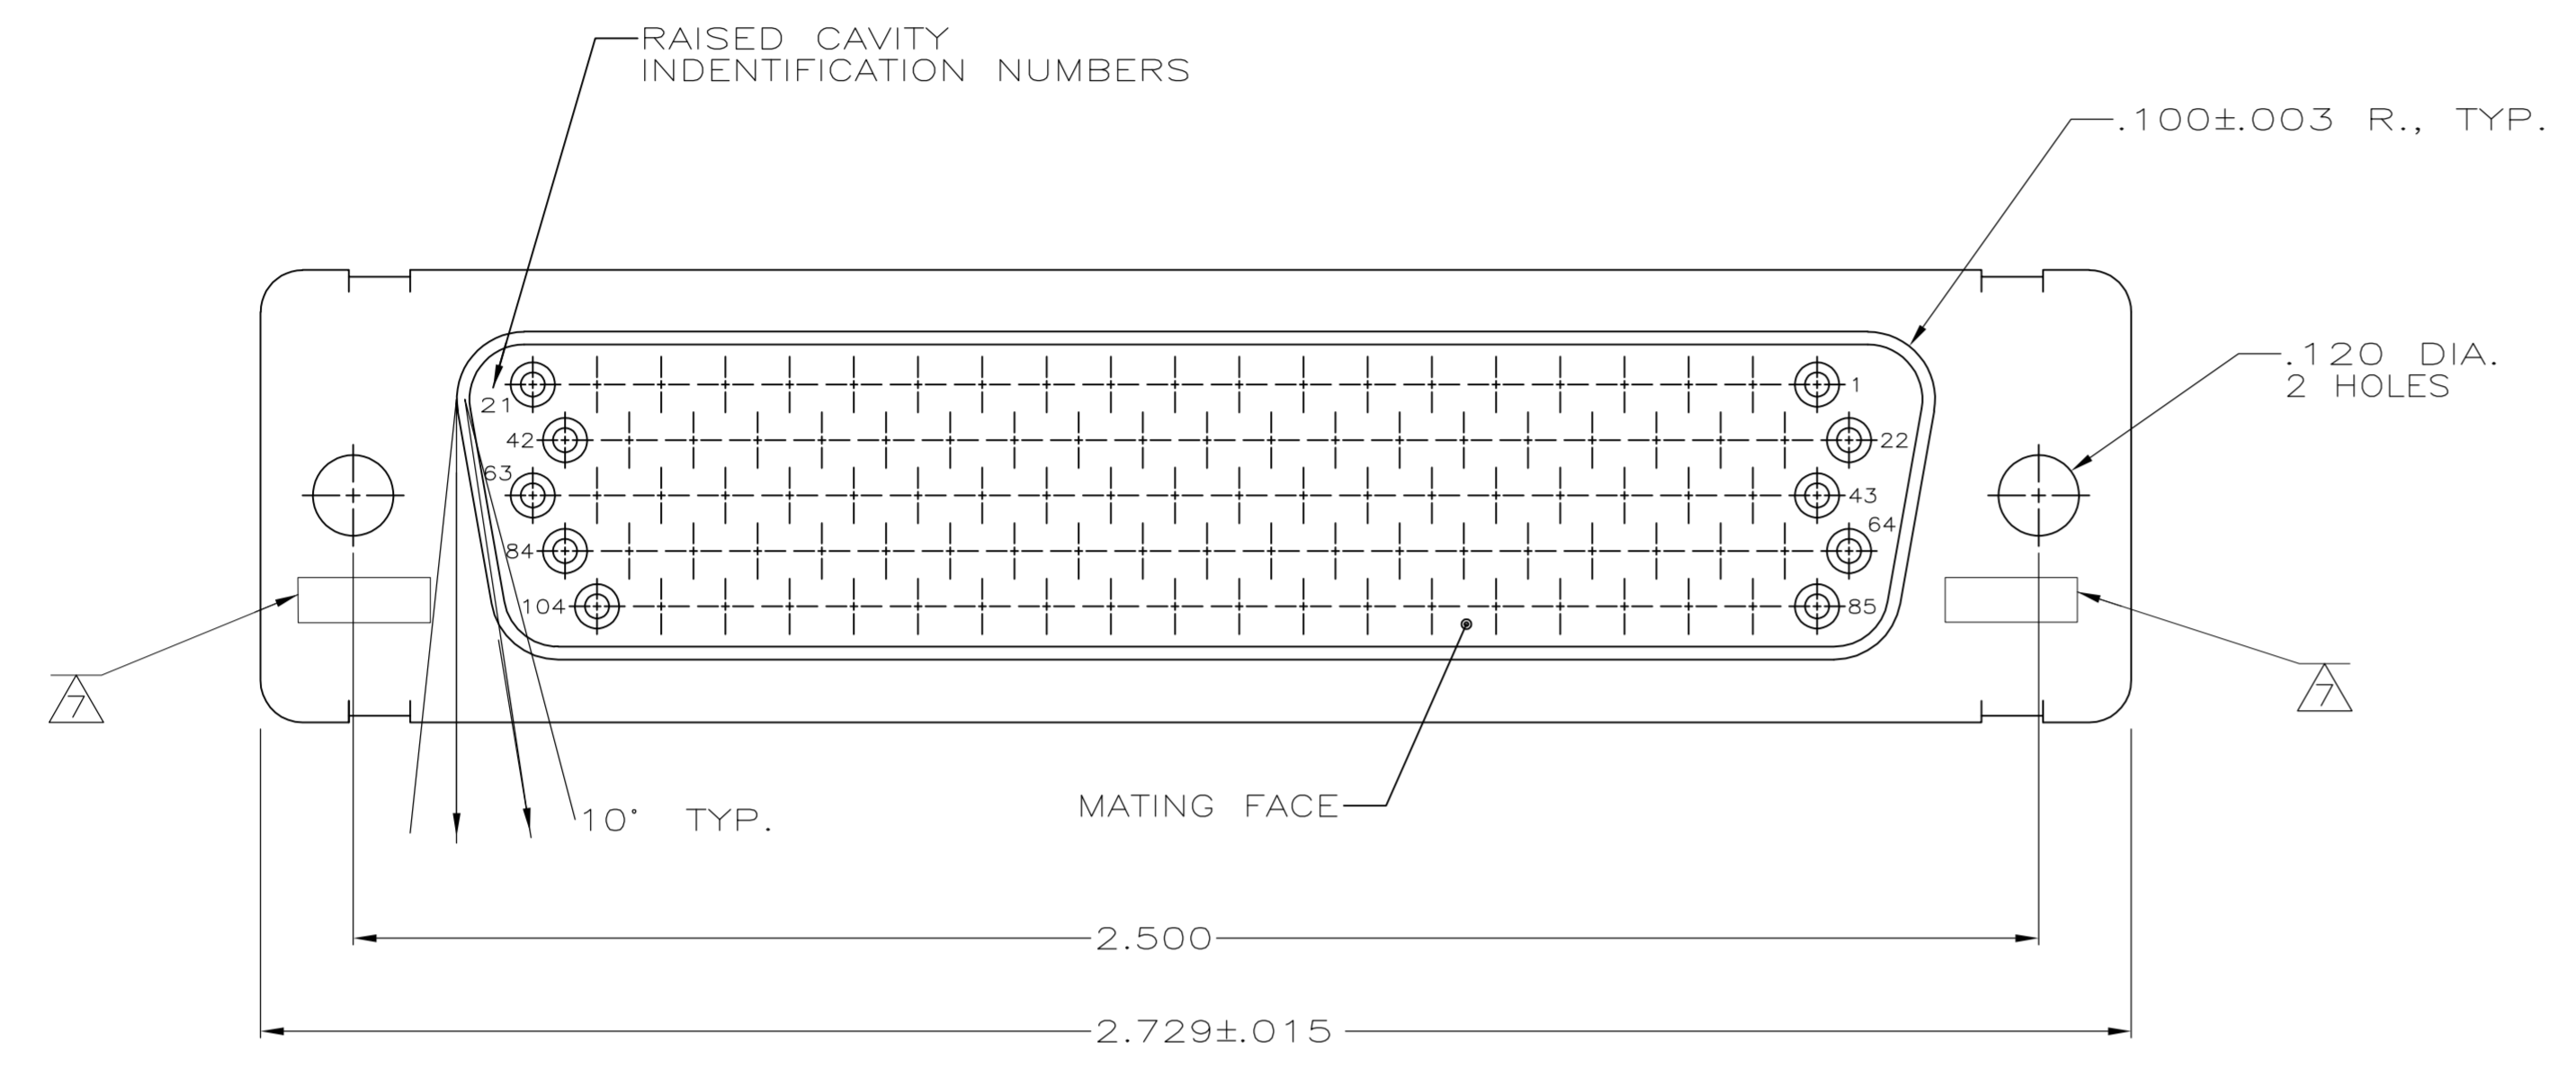

LOC		DIST		REVISIONS			
P	LTR	DESCRIPTION	DATE	DWN	APPD		
R		REV PER ECO-15-016062	09NOV15	KG	CD		

- THIS RCPT. IS DESIGNED TO CONFORM TO THE LATEST ISSUE OF MIL-C-24308
 - MAX WIRE INSUL TO BE USED WITH THIS RCPT IS .054 DIA
 - METAL RETENTION CLIPS ARE INCLUDED IN INSERTS
 - PACKAGE STAMPED M 24308/2-291F
 - THIS RCPT. WILL ACCEPT SIZE 22 SOCKET CONTACT M 39029/57-354 OR ANY AMP HDD-22 SOCKET CONTACT
- AMP PART NO. STAMPED ON CONNECTOR REPRESENTS KIT NUMBER WITH CONTACTS
 UL/CSA DESIGNATION STAMPED IN THIS AREA, OPTIONAL

SUPSD BY 204510-1	STEEL, CLASS G	PHENOLIC COLOR: BLACK	204510-3
SUPSD BY 206065-4	BRASS	DIALYL PATHALATE COLOR: BLUE	204510-2
	STEEL, CLASS G	DIALYL PATHALATE COLOR: BLUE	204510-1
	SHELL MAT'L	INSERT MAT'L	

THIS DRAWING IS A CONTROLLED DOCUMENT.

DIMENSIONS: INCHES	TOLERANCES UNLESS OTHERWISE SPECIFIED:	DWN: C.C.THOMAS 12-2-87	CHK: F.C.BALLEW III 1-25-88	APVD: D.J.M. 1-26-88	NAME: AMPLITE RCPT. FOR SOCKET CONTACTS HI-DENSITY 'D' CONNECTOR SIZE 6 (104 POSN) SERIES 90
0 PLC ± -	1 PLC ± -	2 PLC ± -	3 PLC ± .005	4 PLC ± -	APPLICATION SPEC
ANGLES ± -	FINISH SEE CALLOUTS	WEIGHT -	SIZE: A1	CAGE CODE: 00779	DRAWING NO: 204510
MATERIAL: SEE TABLE	FINISH: SEE CALLOUTS	RESTRICTED TO: -	CUSTOMER DRAWING		