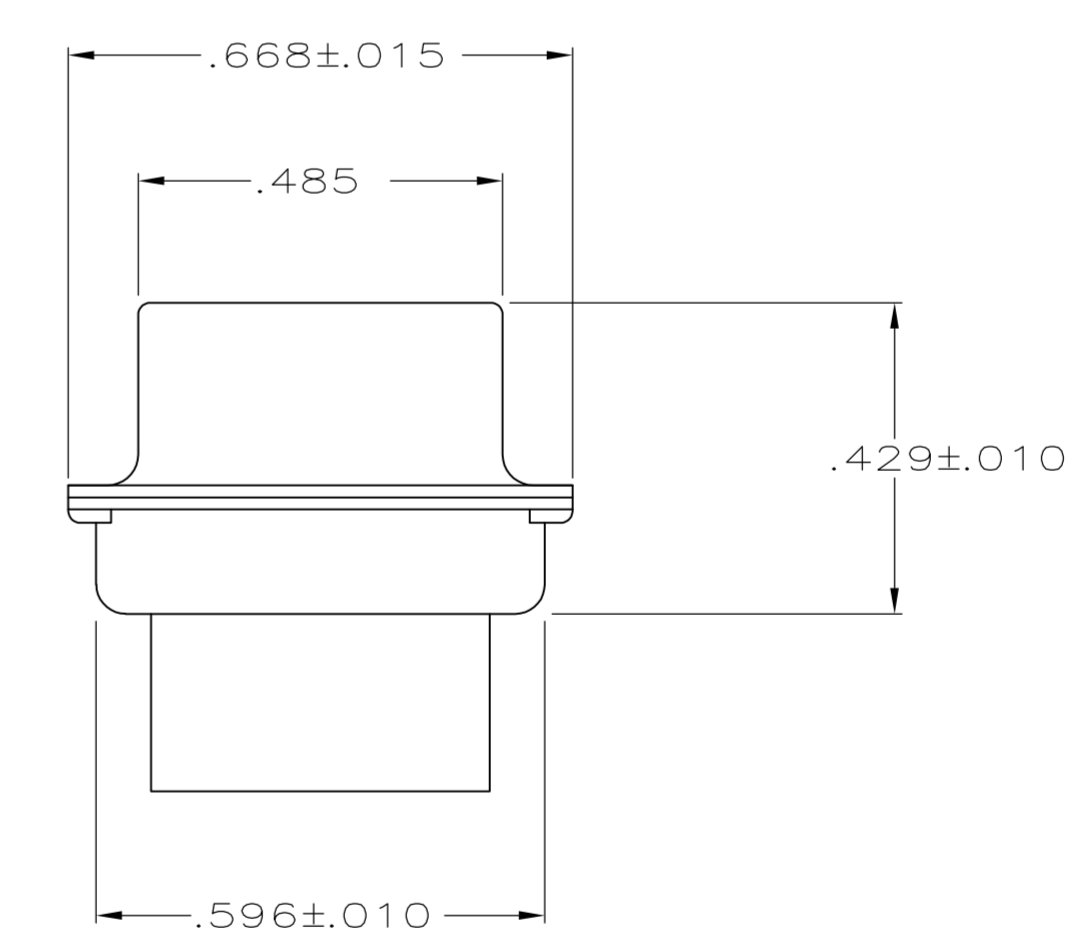

LOC		DIST		REVISIONS			
P	LTR	DESCRIPTION	DATE	DWN	APPD		
R		REV PER ECO-15-016062	09NOV15	KG	CD		

- THIS RCPT. IS DESIGNED TO CONFORM TO THE LATEST ISSUE OF MIL-C-24308
 - MAX WIRE INSUL TO BE USED WITH THIS RCPT IS .054 DIA
 - METAL RETENTION CLIPS ARE INCLUDED IN INSERTS
 - PACKAGE STAMPED M 24308/2-291F
 - THIS RCPT. WILL ACCEPT SIZE 22 SOCKET CONTACT M 39029/57-354 OR ANY AMP HDD-22 SOCKET CONTACT
- AMP PART NO. STAMPED ON CONNECTOR REPRESENTS KIT NUMBER WITH CONTACTS
 UL/CSA DESIGNATION STAMPED IN THIS AREA, OPTIONAL

THIS DRAWING IS A CONTROLLED DOCUMENT.

DIMENSIONS: INCHES	TOLERANCES UNLESS OTHERWISE SPECIFIED:	DWN: C.C.THOMAS 12-2-87	CHK: F.C.BALLEW III 1-25-88	APVD: D.J.M. 1-26-88	NAME: AMPLITE RCPT. FOR SOCKET CONTACTS HI-DENSITY 'D' CONNECTOR SIZE 6 (104 POSN) SERIES 90
0 PLC ± -	1 PLC ± -	2 PLC ± -	3 PLC ± .005	4 PLC ± -	APPLICATION SPEC
ANGLES ± -	FINISH SEE CALLOUTS	WEIGHT -	SIZE: A1	CAGE CODE: 00779	DRAWING NO: 204510
MATERIAL: SEE TABLE	FINISH: SEE CALLOUTS	RESTRICTED TO: -	CUSTOMER DRAWING		