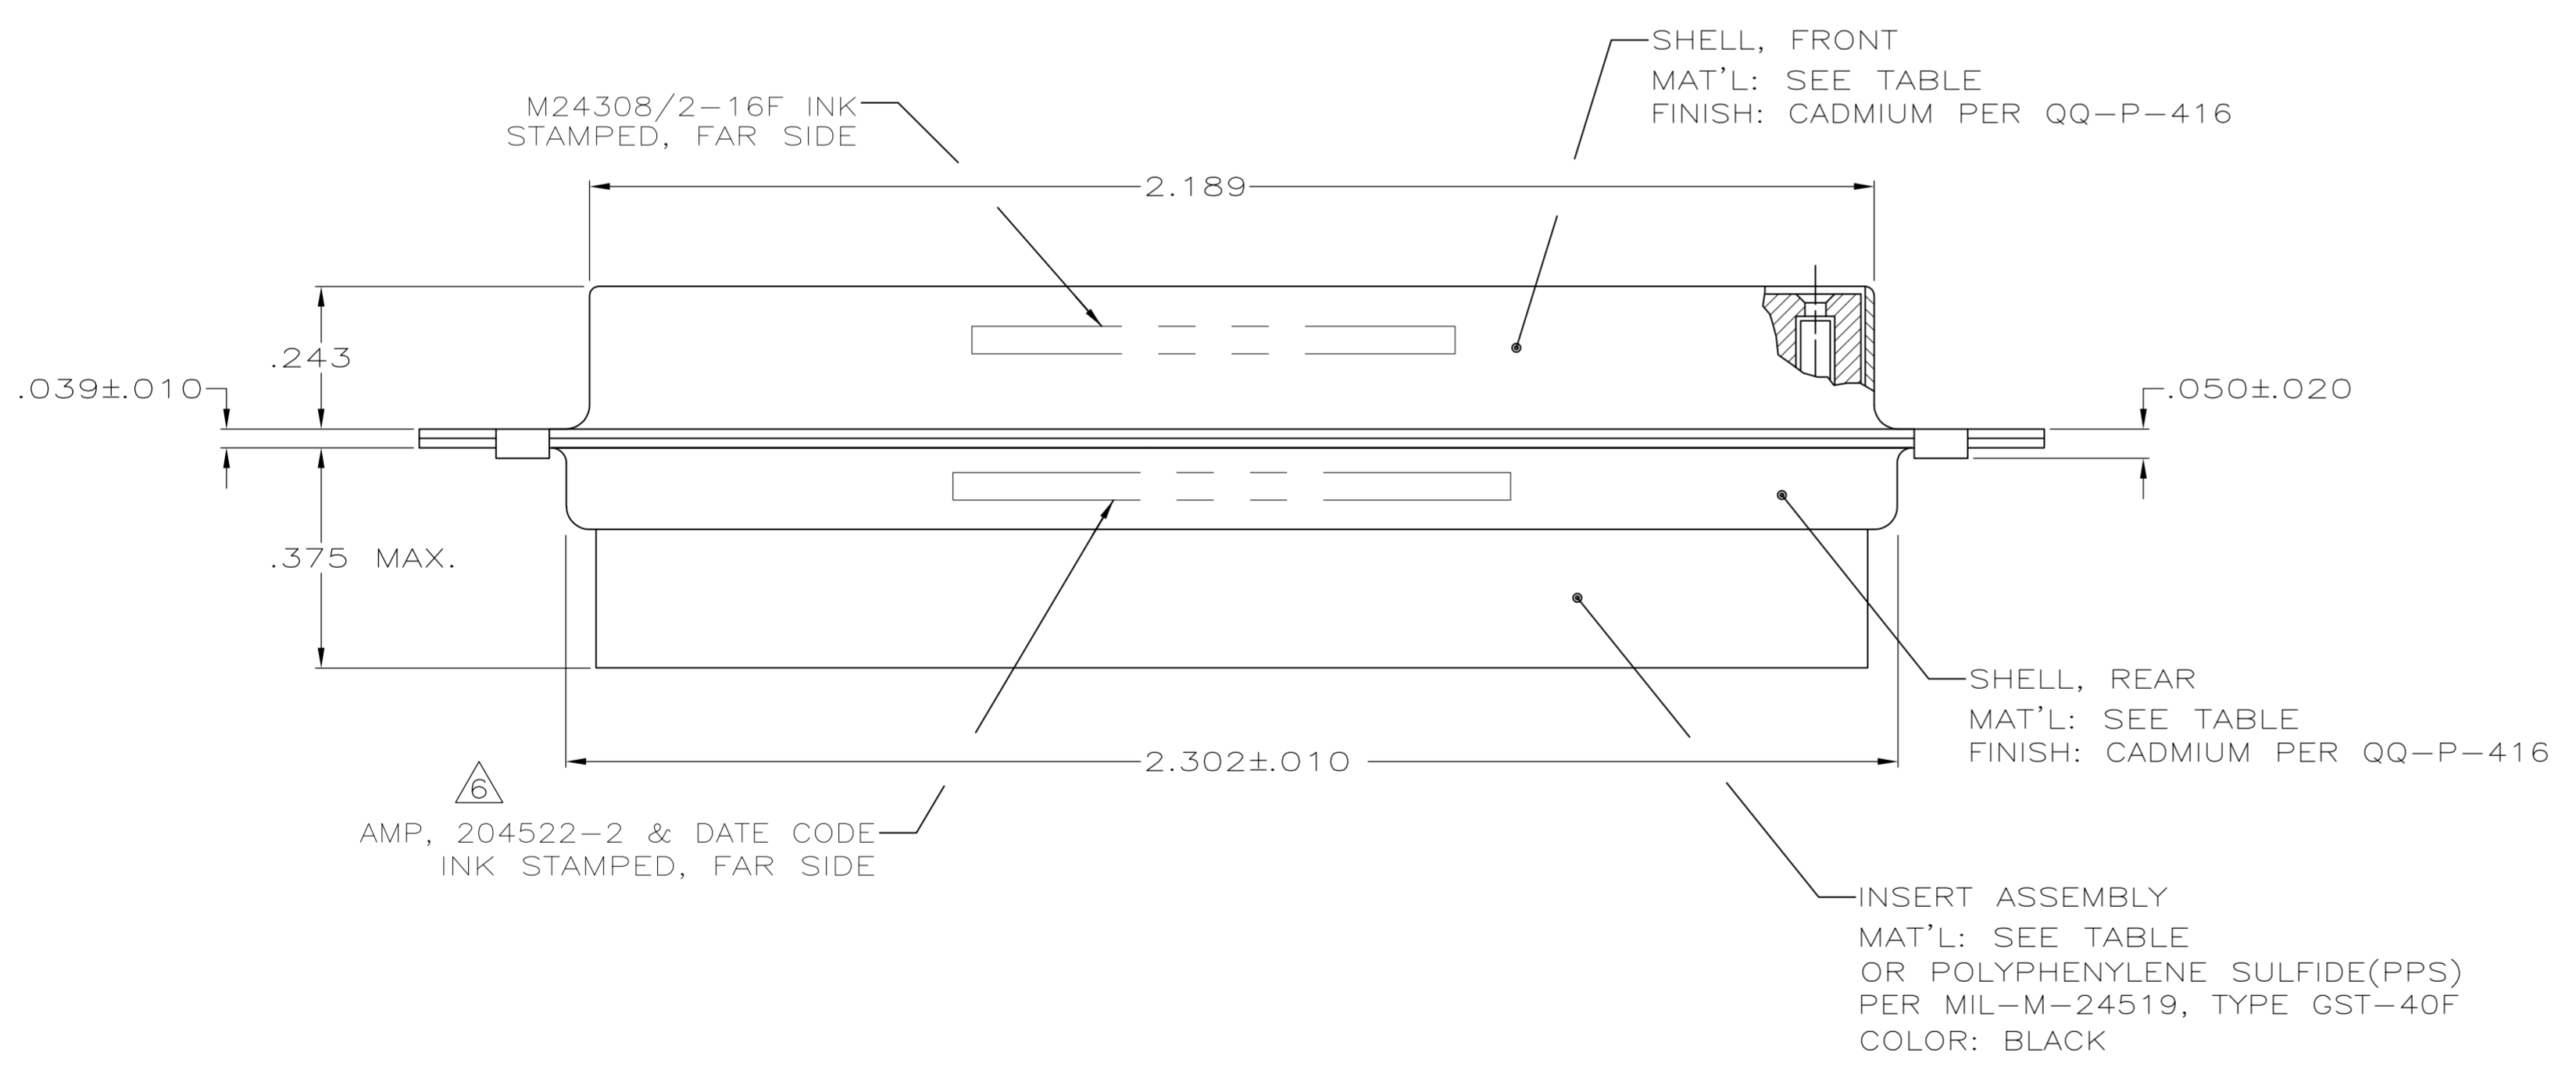

LOC		DIST		REVISIONS			
P	LTR	DESCRIPTION	DATE	DWN	APPD		
R		REV PER ECO-15-016062	09NOV15	KG	CD		

- THIS RCPT. IS DESIGNED TO CONFORM TO THE LATEST ISSUE OF MIL-C-24308
 - MAX WIRE INSUL TO BE USED WITH THIS RCPT IS .054 DIA
 - METAL RETENTION CLIPS ARE INCLUDED IN INSERTS
 - PACKAGE STAMPED M 24308/2-291F
 - THIS RCPT. WILL ACCEPT SIZE 22 SOCKET CONTACT M 39029/57-354 OR ANY AMP HDD-22 SOCKET CONTACT
- AMP PART NO. STAMPED ON CONNECTOR REPRESENTS KIT NUMBER WITH CONTACTS
 UL/CSA DESIGNATION STAMPED IN THIS AREA, OPTIONAL

SUPSD BY 204510-1	STEEL, CLASS G	PHENOLIC COLOR: BLACK	204510-3
SUPSD BY 206065-4	BRASS	DIALYL PATHALATE COLOR: BLUE	204510-2
	STEEL, CLASS G	DIALYL PATHALATE COLOR: BLUE	204510-1
	SHELL MAT'L	INSERT MAT'L	

THIS DRAWING IS A CONTROLLED DOCUMENT.

DIMENSIONS: INCHES	TOLERANCES UNLESS OTHERWISE SPECIFIED:	DWN: C.C.THOMAS 12-2-87	CHK: F.C.BALLEW III 1-25-88	APVD: D.J.M. 1-26-88	NAME: AMPLITE RCPT. FOR SOCKET CONTACTS HI-DENSITY 'D' CONNECTOR SIZE 6 (104 POSN) SERIES 90
0 PLC ± -	1 PLC ± -	2 PLC ± -	3 PLC ± .005	4 PLC ± -	APPLICATION SPEC
ANGLES ± -	FINISH SEE CALLOUTS	WEIGHT -	SIZE: A1	CAGE CODE: 00779	DRAWING NO: 204510
MATERIAL: SEE TABLE	FINISH: SEE CALLOUTS	RESTRICTED TO: -	CUSTOMER DRAWING		