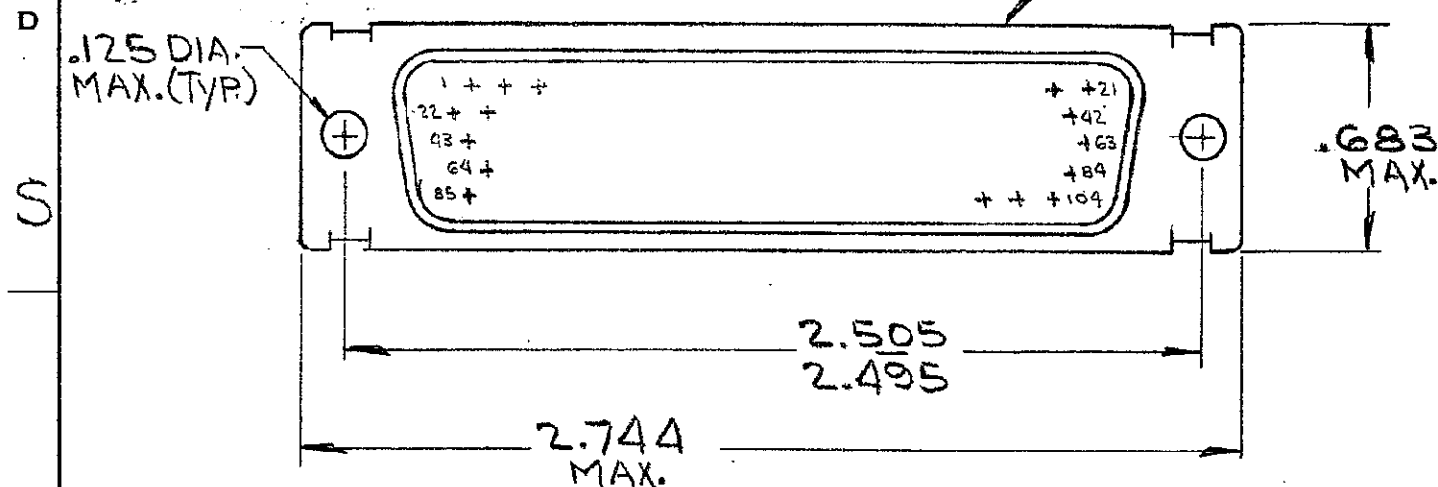

MFG'S NAME, BRAND, OR LOGO, MFG'S PART NO AND DATE CODE, MARKED FAR SIDE

-	X	-	-	-	MIL No. M24308/8-16F MARKED ON PACKAGE	
-	-	-	X	-	MIL No. M24308/4-16F MARKED ON PACKAGE	
X	-	-	-	-	MIL No. M24308/8-22F MARKED ON PACKAGE	
-	-	X	-	-	MIL No. M24308/4-22F MARKED ON PACKAGE	
1	1	1	-	-	C 204511-2 PLUG ASSY, SIZE G (BRASS SHELL)	4
1	1	1	1	1	B 204370-2 CONTACT, PIN - SIZE 22D	3
1	-	1	1	1	B 91067-1 INSERTION/EXTRACTION TOOL	2
-	-	-	1	1	C 204511-1 PLUG ASSY, SIZE G (STEEL SHELL)	1
6	5	4	3	2	DWG NUMBER	NAME

204523 204523 204523 204523 204523 204523	UNLESS OTHERWISE SPECIFIED DIMENSIONS ARE IN INCHES TOLERANCES ON: DECIMALS ± .005 ANGLES ± .5°	CONTRACT NO.	AMP INCORPORATED HARRISBURG, PENNSYLVANIA		
	MATERIAL	DR. <i>J. Smith</i> 12/2/70	NAME KIT, "HDD" SERIES, PLUG, SIZE #G (104 POS.)		
		APPR. <i>J. Smith</i> 12-9-70	SIZE	CODE IDENT NO.	NUMBER
		REL. <i>J. Smith</i> 12-8-70	B	00779	204523
		DSGN APPR. <i>J. Smith</i> 12-9-70	OTHER APPD	SCALE <i>A</i>	SHEET 1 OF 1
0 B S				REV G	