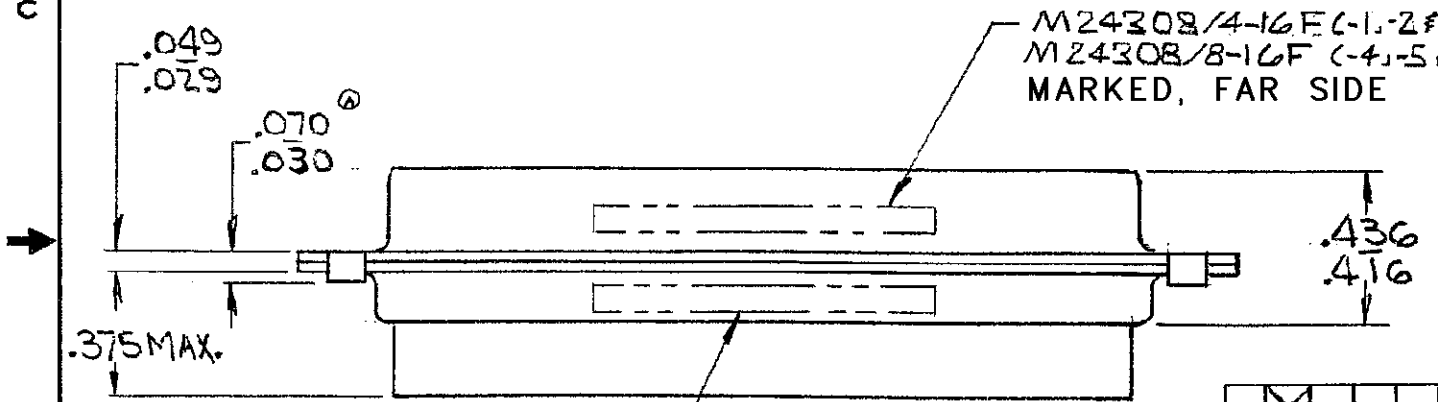

DRAWING MADE IN AMERICAN PROJECTION

© 1970 BY AMP INCORPORATED. ALL RIGHTS RESERVED. AMP PRODUCTS COVERED BY PATENTS AND/OR PATENTS PENDING.

Unpublished copy not to be reproduced without written permission of AMP

REVISIONS				
ZONE	LTR	DESCRIPTION	DATE	APPROVED
	A	REV. PER ECN B-948	5-11-73	JY
	B	ITEM 2 WAS 91054-1 ECN C-878	3/19/74	DBL
	C	REV PER ECN J-709	9-8-83	AE JY
	D	REVR-2670, DF-0021; DF-0160, DF0541	1-13-88	EMM
	E	REV PER DF4250	5-9-91	AE
	F	REV PER 0600-6676-97	7-16-98	CT
	G	ECO-08-023688	11-08	BW

MFG'S NAME, BRAND, OR LOGO, MFG'S PART NO AND DATE CODE, MARKED FAR SIDE

-	X	-	-	-	MIL No. M24308/8-16F MARKED ON PACKAGE	
-	-	-	X	-	MIL No. M24308/4-16F MARKED ON PACKAGE	
X	-	-	-	-	MIL No. M24308/8-22F MARKED ON PACKAGE	
-	-	X	-	-	MIL No. M24308/4-22F MARKED ON PACKAGE	
1	1	1	-	-	C 204511-2 PLUG ASSY, SIZE G (BRASS SHELL)	4
1	1	1	1	1	B 204370-2 CONTACT, PIN - SIZE 22D	3
1	-	1	1	1	B 91067-1 INSERTION/EXTRACTION TOOL	2
-	-	-	1	1	C 204511-1 PLUG ASSY, SIZE G (STEEL SHELL)	1
6	5	4	3	2	DWG NUMBER	NAME

204523 204523 204523 204523 204523 204523	UNLESS OTHERWISE SPECIFIED DIMENSIONS ARE IN INCHES TOLERANCES ON: DECIMALS ± .005 ANGLES ± .5°	CONTRACT NO.	AMP INCORPORATED HARRISBURG, PENNSYLVANIA		
	MATERIAL	DR. <i>J. Smith</i> 12/2/70	NAME KIT, "HDD" SERIES, PLUG, SIZE #G (104 POS.)		
		APPR. <i>J. Smith</i> 12-9-70	SIZE	CODE IDENT NO.	NUMBER
		REL. <i>J. Smith</i> 12-8-70	B	00779	204523
		DSGN APPR. <i>J. Smith</i> 12-9-70	OTHER APPD	SCALE <i>A</i>	SHEET 1 OF 1
0 B S				REV G	

PRINT DIST D 100