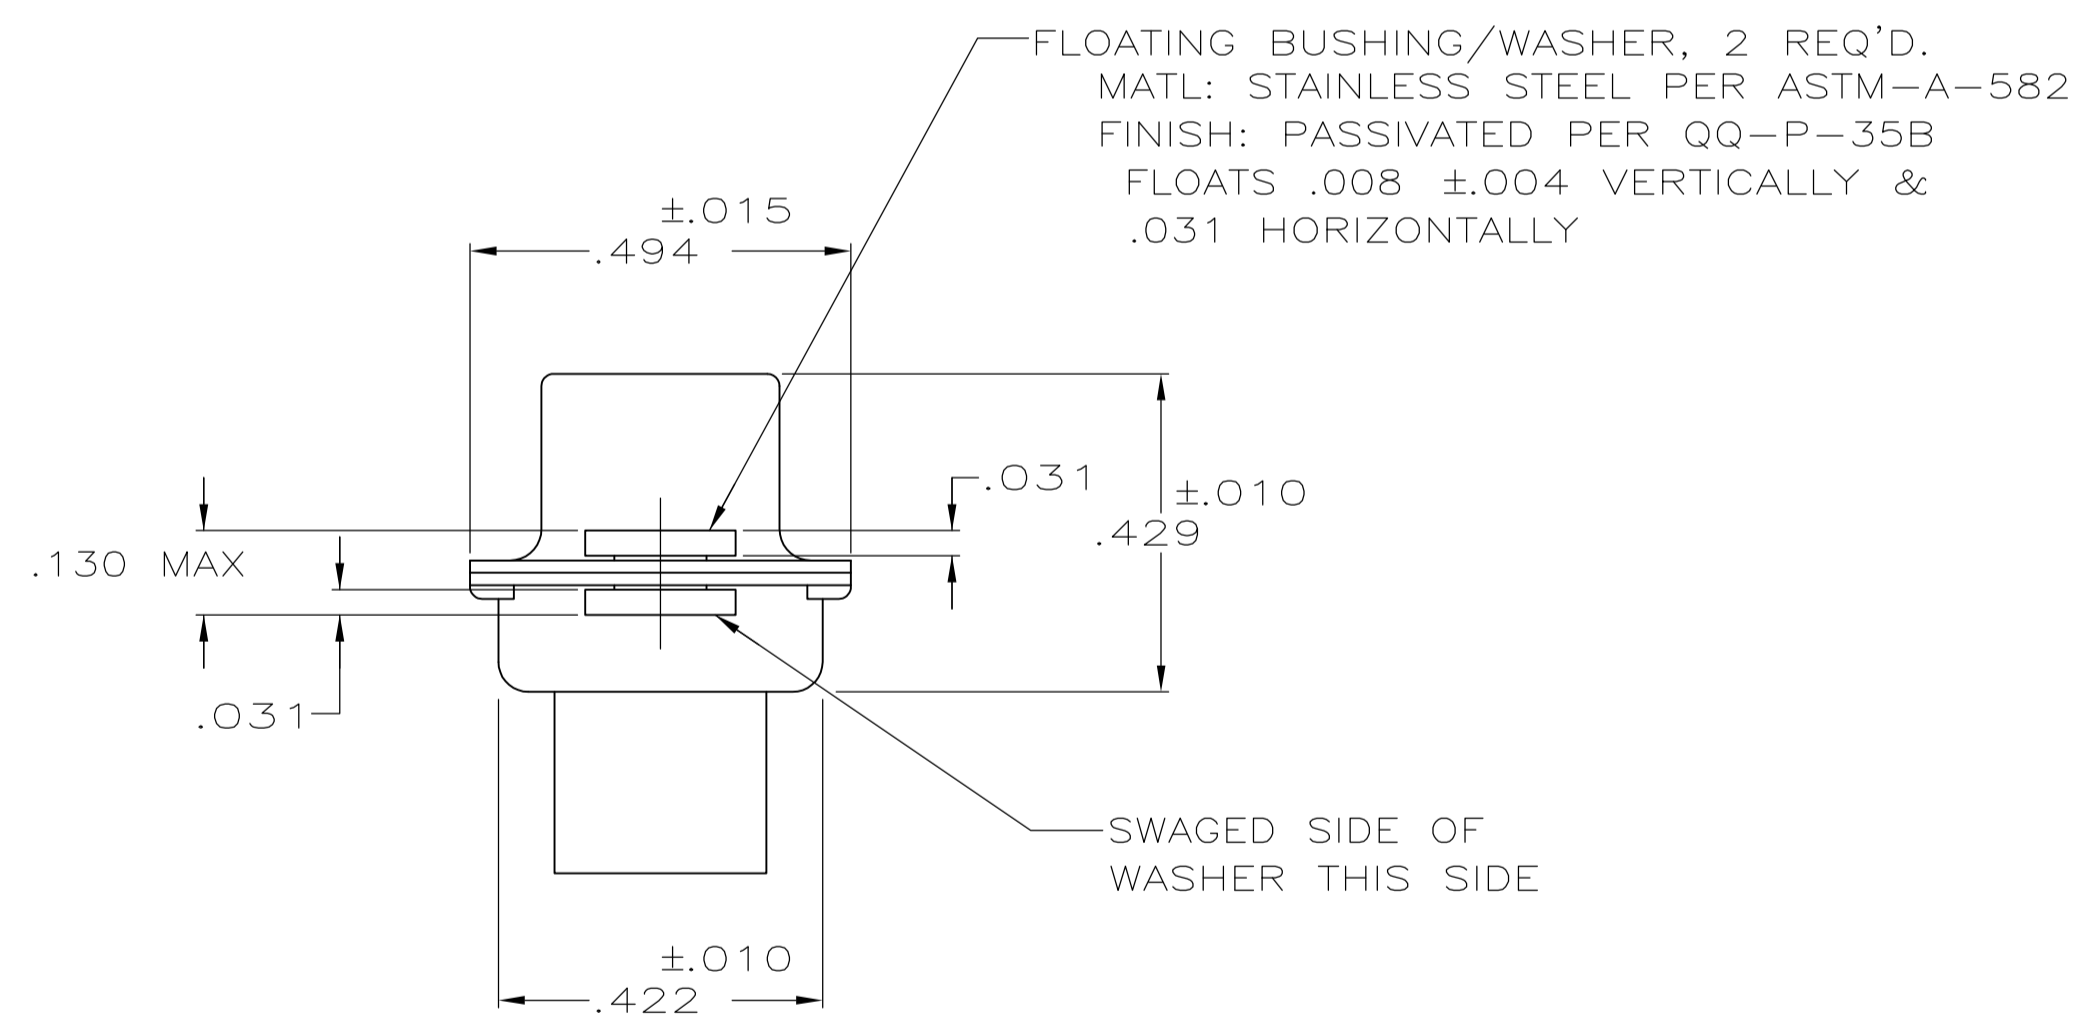

LOC		DIST		REVISIONS			
P	LTR	DESCRIPTION	DATE	DMN	APVD		
P		ECO-15-016062	10NOV15	KG	CD		

- THIS RCPT. IS DESIGNED TO CONFORM TO THE LATEST ISSUE OF MIL-C-24308
  - MAX WIRE INSUL TO BE USED WITH THIS RCPT IS .054 DIA
  - METAL RETENTION CLIPS ARE INCLUDED IN INSERTS
  - PACKAGE MARKED M 24308/2-300F
  - THIS RCPT. WILL ACCEPT SIZE 22 SOCKET CONTACT M 24308/12 OR TE # 204351
-  MANUFACTURER'S PART NO. MARKED ON CONNECTOR REPRESENTS KIT NUMBER WITH CONTACTS  
 UL/CSA DESIGNATION MARKED IN THIS AREA, OPTIONAL

OBSOLETE	PHENOLIC COLOR: BLACK	204530-1
	DIALYL PHTHALETE COLOR: BLUE	204530-1
	INSERT MAT'L	PART NO

THIS DRAWING IS A CONTROLLED DOCUMENT.

DIMENSIONS: INCHES	TOLERANCES UNLESS OTHERWISE SPECIFIED:	DIN C.C. THOMAS 12-3-87	1-25-88
	0. PLC ± -	CHK F.C. BALLEW III	1-25-88
	1. PLC ± -	APVD F.C. BALLEW III	1-25-88
	2. PLC ± -	PRODUCT SPEC	
	3. PLC ± .005	APPLICATION SPEC	
	4. PLC ± -	SIZE	4
	ANGLES ± 0°30'	WEIGHT	
MATERIAL SEE CALLOUTS	FINISH SEE CALLOUTS	SCALE	4:1
		SHEET	1 OF 1
		REV	P

**STE** TE Connectivity  
 AMPLIMITE RCPT. FOR SOCKET CONTACTS  
 HI-DENSITY D CONNECTOR  
 SIZE 4, 62 POS., SERIES 90 WITH FLOAT BUSHINGS  
 A1 00779 ©=204530  
 CUSTOMER DRAWING