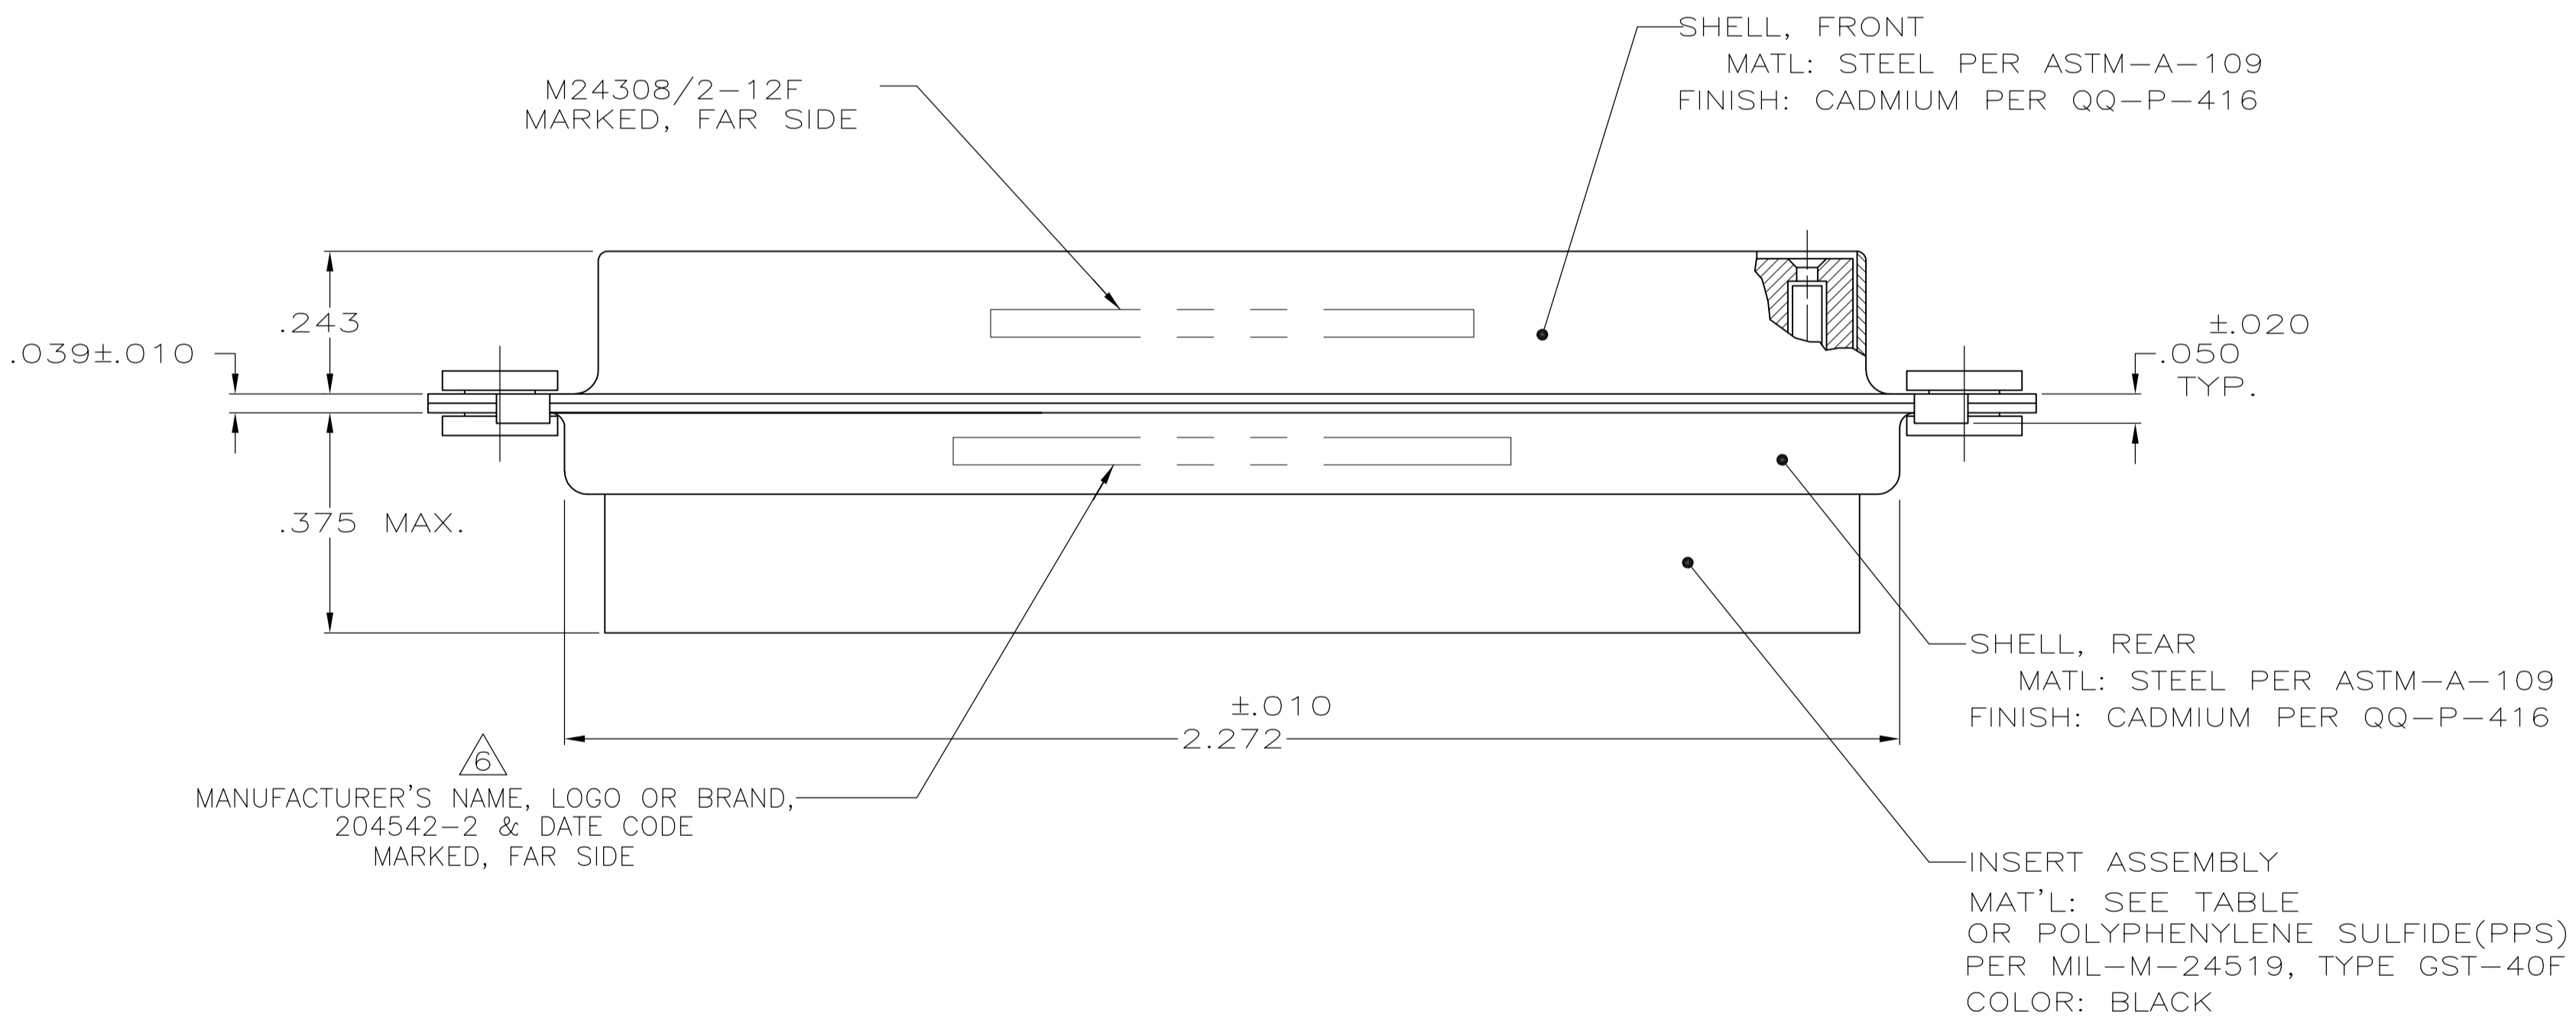

LOC		DIST		REVISIONS			
P	LTR	DESCRIPTION	DATE	DMN	APVD		
P		ECO-15-016062	10NOV15	KG	CD		

- THIS RCPT. IS DESIGNED TO CONFORM TO THE LATEST ISSUE OF MIL-C-24308
  - MAX WIRE INSUL TO BE USED WITH THIS RCPT IS .054 DIA
  - METAL RETENTION CLIPS ARE INCLUDED IN INSERTS
  - PACKAGE MARKED M 24308/2-300F
  - THIS RCPT. WILL ACCEPT SIZE 22 SOCKET CONTACT M 24308/12 OR TE # 204351
-  MANUFACTURER'S PART NO. MARKED ON CONNECTOR REPRESENTS KIT NUMBER WITH CONTACTS  
 UL/CSA DESIGNATION MARKED IN THIS AREA, OPTIONAL

OBSOLETE	PHENOLIC COLOR: BLACK	204530-1
	DIALYL PHTHALETE COLOR: BLUE	204530-1
	INSERT MAT'L	PART NO

THIS DRAWING IS A CONTROLLED DOCUMENT.

DIMENSIONS: INCHES	TOLERANCES UNLESS OTHERWISE SPECIFIED:	DIN C.C. THOMAS 12-3-87	1-25-88
	0. PLC ± -	CHK F.C. BALLEW III	1-25-88
	1. PLC ± -	APVD F.C. BALLEW III	1-25-88
	2. PLC ± -	PRODUCT SPEC	
	3. PLC ± .005	APPLICATION SPEC	
	4. PLC ± -	SIZE	4
	ANGLES ± 0°30'	WEIGHT	
MATERIAL SEE CALLOUTS	FINISH SEE CALLOUTS	SCALE	4:1
		SHEET	1 OF 1
		REV	P

**STE** TE Connectivity  
 AMPLIMITE RCPT. FOR SOCKET CONTACTS  
 HI-DENSITY D CONNECTOR  
 SIZE 4, 62 POS., SERIES 90 WITH FLOAT BUSHINGS  
 A1 00779 ©=204530  
 CUSTOMER DRAWING