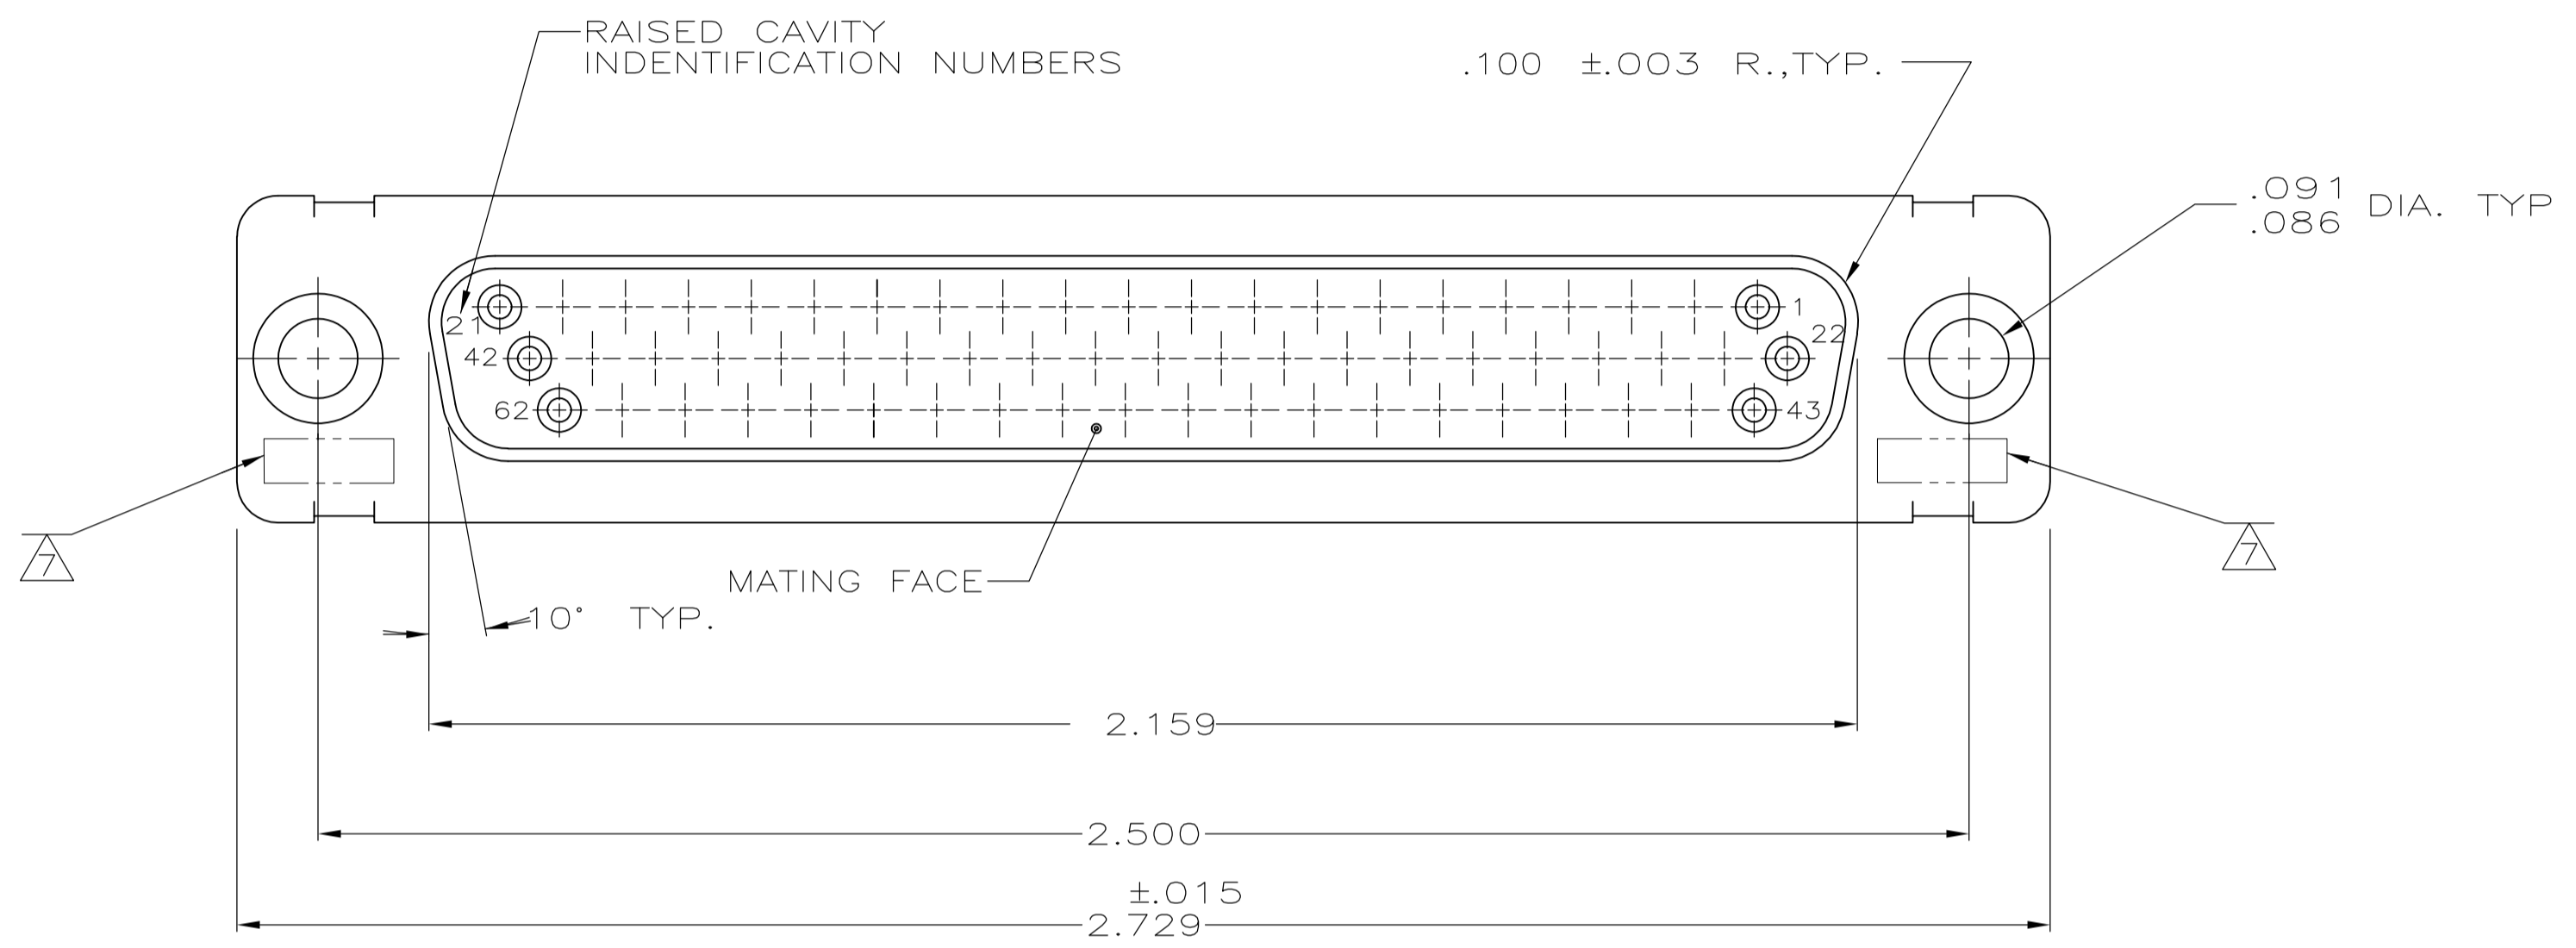

LOC		DIST		REVISIONS			
P	LTR	DESCRIPTION	DATE	DMN	APVD		
P		ECO-15-016062	10NOV15	KG	CD		

- THIS RCPT. IS DESIGNED TO CONFORM TO THE LATEST ISSUE OF MIL-C-24308
  - MAX WIRE INSUL TO BE USED WITH THIS RCPT IS .054 DIA
  - METAL RETENTION CLIPS ARE INCLUDED IN INSERTS
  - PACKAGE MARKED M 24308/2-300F
  - THIS RCPT. WILL ACCEPT SIZE 22 SOCKET CONTACT M 24308/12 OR TE # 204351
-  MANUFACTURER'S PART NO. MARKED ON CONNECTOR REPRESENTS KIT NUMBER WITH CONTACTS  
 UL/CSA DESIGNATION MARKED IN THIS AREA, OPTIONAL

OBSOLETE	PHENOLIC COLOR: BLACK	204530-1
	DIALYL PHTHALETE COLOR: BLUE	204530-1
	INSERT MAT'L	PART NO

THIS DRAWING IS A CONTROLLED DOCUMENT.

DIMENSIONS: INCHES	TOLERANCES UNLESS OTHERWISE SPECIFIED:	DIN C.C. THOMAS 12-3-87	1-25-88
	0. PLC ± -	CHK F.C. BALLEW III	1-25-88
	1. PLC ± -	APVD F.C. BALLEW III	1-25-88
	2. PLC ± -	PRODUCT SPEC	
	3. PLC ± .005	APPLICATION SPEC	
	4. PLC ± -	SIZE	4
	ANGLES ± 0°30'	WEIGHT	
MATERIAL SEE CALLOUTS	FINISH SEE CALLOUTS	SCALE	4:1
		SHEET	1 OF 1
		REV	P

**STE** TE Connectivity  
 AMPLIMITE RCPT. FOR SOCKET CONTACTS  
 HI-DENSITY D CONNECTOR  
 SIZE 4, 62 POS., SERIES 90 WITH FLOAT BUSHINGS  
 A1 00779 ©=204530  
 CUSTOMER DRAWING