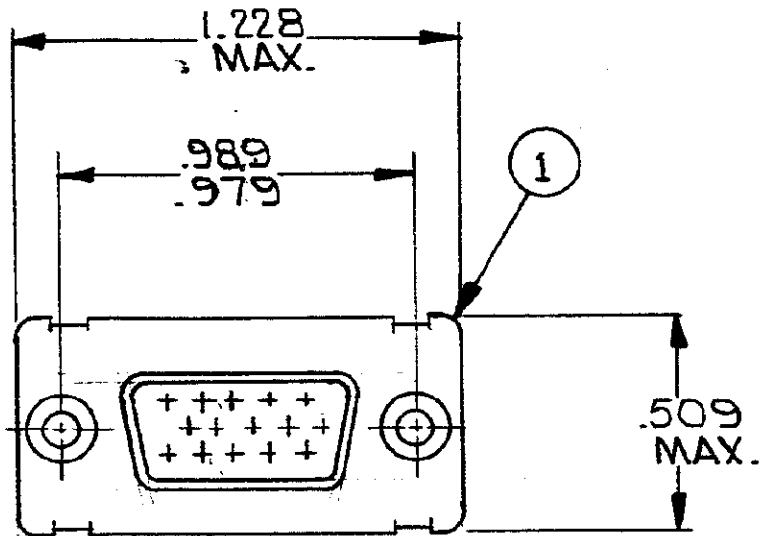

1. APPROPRIATE MILITARY P/N(KIT) IS MARKED ON PACKAGE

REVISIONS				
ZONE	LTR	DESCRIPTION	DATE	APPROVED
	A	REV. PER ECN B-948	JM 5/11/73	JYS
	B	ITEM 2 WAS 91054-1 C-878	JL 3/18/74	JYS
	C	REV. PER ECN D-105	8/8 7/11/74	JYS
	D	REV PER ECN DF-0021; DF-0160 & R22670	1-13-88	EAM
	E	ECO-08-023688	PY 11-08	BW

MFG'S NAME, BRAND OR LOGO AND DATE CODE, NEAR SIDE

MIL. P/N M24308/4-307F MARKED FAR SIDE

SUPSD BY 204537-2 & 91067-1

X	-	-	MILITARY P/N M24308/4-318F MARKED ON PACKAGE	
-	X	-	MILITARY P/N M24308/4-307F MARKED ON PACKAGE	
18	18	-	B 204370-2 CONTACT, PIN, SIZE 22 D	3
1	-	1	B 91067-1 INSERTION/EXTRACTION TOOL	2
1	1	1	C 204525-1 PLUG ASSY, SIZE #1	1
3	2	1	DWG. NUMBER	NAME
			SIZE	ITEM No.

204537 204537 204537	UNLESS OTHERWISE SPECIFIED DIMENSIONS ARE IN INCHES TOLERANCES ON: DECIMALS ## ANGLES ##	CONTRACT NO.	AMP INCORPORATED HARRISBURG, PENNSYLVANIA	
	MATERIAL	DR. <i>R.P. Matthews</i> 7-15-71 APPD. <i>[Signature]</i> 7-20-71 REV. <i>R. Whelan</i> 7-20-71 DSGN APPD.	NAME KIT "HDD" SERIES, PLUG, SIZE #1 WITH FLOATING BUSHINGS	
		OTHER APPD.	SIZE B	CODE IDENT NO. 00779
			NUMBER 204537	REV E
			SCALE #	SHEET 1 OF 1