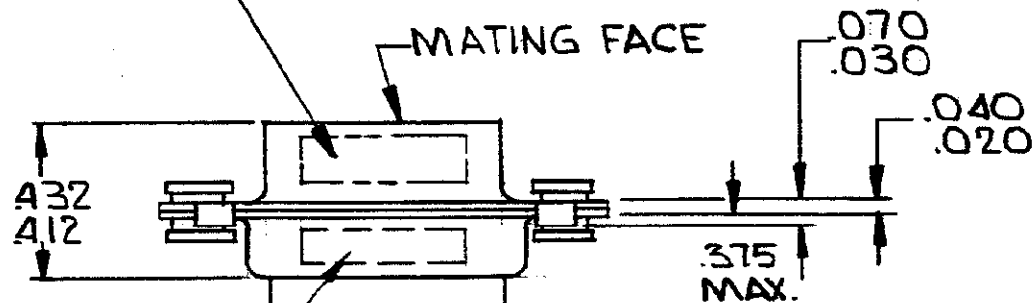

1. APPROPRIATE MILITARY P/N(KIT) IS MARKED ON PACKAGE

REVISIONS				
ZONE	LTR	DESCRIPTION	DATE	APPROVED
	A	REV. PER ECN B-948	JM 5/11/73	JYS
	B	ITEM 2 WAS 91054-1 C-878	JL 3/18/74	JYS
	C	REV. PER ECN D-105	8/8 7/11/74	JYS
	D	REV PER ECN DF-0021; DF-0160 & R22670	1-13-88	EAM
	E	ECO-08-023688	PY 11-08	BW

MFG'S NAME, BRAND OR LOGO AND DATE CODE, NEAR SIDE

MIL. P/N M24308/4-307F MARKED FAR SIDE

SUPSD BY 204537-2 & 91067-1

X	-	-	MILITARY P/N M24308/4-318F MARKED ON PACKAGE	
-	X	-	MILITARY P/N M24308/4-307F MARKED ON PACKAGE	
18	18	-	B 204370-2 CONTACT, PIN, SIZE 22 D	3
1	-	1	B 91067-1 INSERTION/EXTRACTION TOOL	2
1	1	1	C 204525-1 PLUG ASSY, SIZE #1	1
3	2	1	DWG. NUMBER	NAME
			SIZE	ITEM No.

204537 204537 204537	UNLESS OTHERWISE SPECIFIED DIMENSIONS ARE IN INCHES TOLERANCES ON: DECIMALS ## ANGLES ##	CONTRACT NO.	AMP INCORPORATED HARRISBURG, PENNSYLVANIA	
	MATERIAL	DR. <i>R.P. Matthews</i> 7-15-71 APPD. <i>[Signature]</i> 7-20-71 REV. <i>R. Whelan</i> 7-20-71 DSGN APPD.	NAME KIT "HDD" SERIES, PLUG, SIZE #1 WITH FLOATING BUSHINGS	
		OTHER APPD.	SIZE B	CODE IDENT NO. 00779
			NUMBER 204537	REV E
			SCALE #	SHEET 1 OF 1