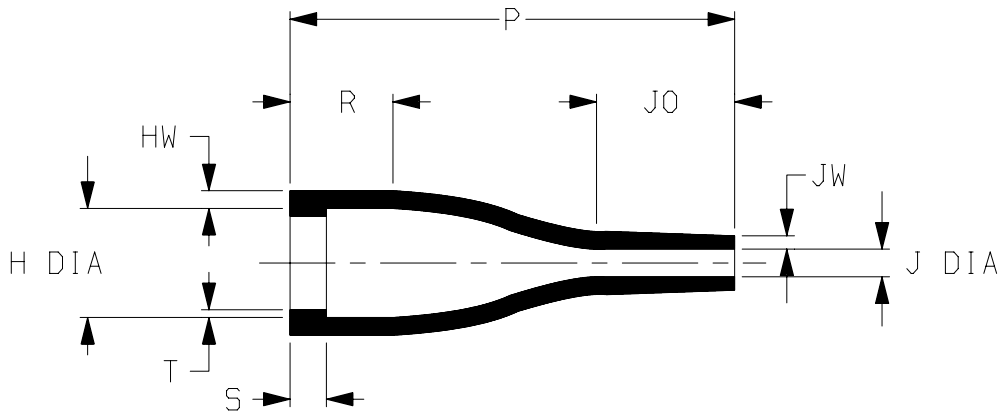

a) Part as supplied.

204W201

b) Part after unrestricted recovery.

DIMENSIONS in millimetres  
(in inches, for reference)

Part No.	H		J		P	R	S	T	JO	HW	JW
	Min a	Max b	Min a	Max b	±10% b	±10% b	±10% b	±10% b	±10% b	±20% b	±20% b
204W201	10 {0.39}	5.2 {0.20}	9.0 {0.35}	1.5 {0.06}	20 {0.79}	4.0 {0.16}	0.8 {0.03}	0.35 {0.01}	6.6 {0.26}	0.8 {0.03}	0.6 {0.02}

Drawn A.LILLEY. Checked Issue 3 Date November 2009 Conforms to ISO Recommendations  
3rd Angle Projection  
Approval Design MKTG. Q.A. Not to Scale

<b>Raychem</b>		<b>Specification Control Drawing</b>	Part Number <b>204W201</b>	Issue 3
Iss.	Date	E.C.R. No.	Details of Change	
2	November 2009	-	ISSUED	

### (COMPATIBILITY CHART)

Material Dash Number	Material Description	SPEC Number	Coating Slash Number
-3	POLYOLEFIN, SEMI-RIGID	RT-301	/42, /86
-25	ELASTOMER, FLUID RESISTANT	RT-1325, RK-6713	/86, /225