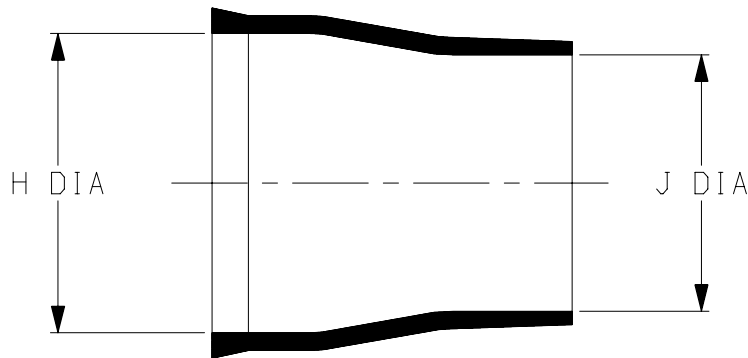

a) Part as supplied.

204W201

b) Part after unrestricted recovery.

DIMENSIONS in millimetres  
(in inches, for reference)

Part No.	H		J		P	R	S	T	JO	HW	JW
	Min a	Max b	Min a	Max b	±10% b	±10% b	±10% b	±10% b	±10% b	±20% b	±20% b
204W201	10 {0.39}	5.2 {0.20}	9.0 {0.35}	1.5 {0.06}	20 {0.79}	4.0 {0.16}	0.8 {0.03}	0.35 {0.01}	6.6 {0.26}	0.8 {0.03}	0.6 {0.02}

Drawn A.LILLEY. Checked Issue 3 Date November 2009 Conforms to ISO Recommendations  
3rd Angle Projection  
Approval Design MKTG. Q.A. Not to Scale

<b>Raychem</b>		<b>Specification Control Drawing</b>	Part Number <b>204W201</b>	Issue 3
Iss.	Date	E.C.R. No.	Details of Change	
2	November 2009	-	ISSUED	