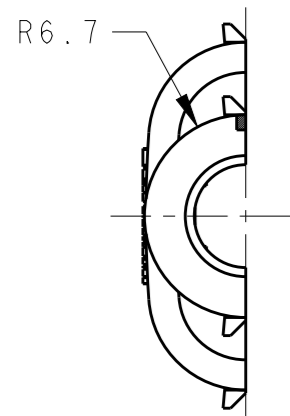

THIS DRAWING IS UNPUBLISHED. RELEASED FOR PUBLICATION. © COPYRIGHT 19 BY - ALL RIGHTS RESERVED.

REVISIONS

P	LTR	DESCRIPTION	DATE	DWN	APVD
	A	INITIAL RELEASED	03DEC2015	R.Z	Y.W

SECTION C-C

NOTES:

- 1 MATERIAL: PA6/6
- 2 GENERAL TOLERANCE: ±0.2
- 3. APPLIED CONNECTOR:

P/N	DESCRIPTION
2050049-1/2	3P SENSOR CONNECTOR

- 4. APPLIED CORRUGATED TUBE:

P/N	DESCRIPTION
1813816-1	NW7.5, PA6, UNSLIT

- 5. PN 2050832-2 FOR GENERAL SALE.

PN 2050832-2

THIS DRAWING IS A CONTROLLED DOCUMENT.		DWN R.ZHANG 10MAR10	<b>TE Connectivity</b>		
DIMENSIONS: mm		CHK W.YUAN 10MAR10			
		APVD K.ODA 10MAR10			
TOLERANCES UNLESS OTHERWISE SPECIFIED: <ul style="list-style-type: none"> <li>Ø PLC ±</li> <li>1 PLC ±0.5</li> <li>2 PLC ±0.13</li> <li>3 PLC ±0.013</li> <li>4 PLC ±0.0001</li> <li>ANGLES ±1</li> </ul>		PRODUCT SPEC	NAME COVER FOR 3P SENSOR CONNECTOR		
MATERIAL		APPLICATION SPEC	SIZE A3	CAGE CODE 00779	DRAWING NO. C-2050832
FINISH		WEIGHT	RESTRICTED TO		
1		CUSTOMER DRAWING		SCALE 2:1	SHEET 1 OF 1
				REV A	