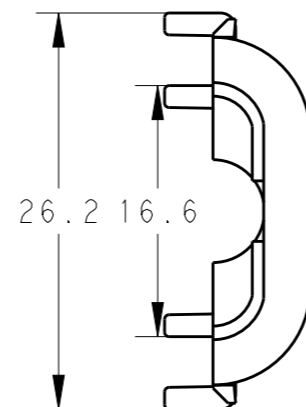

THIS DRAWING IS UNPUBLISHED. RELEASED FOR PUBLICATION. © COPYRIGHT 19 BY - ALL RIGHTS RESERVED.

REVISIONS

P	LTR	DESCRIPTION	DATE	DWN	APVD
	A	INITIAL RELEASED	03DEC2015	R.Z	Y.W

SECTION C-C

NOTES:

- 1 MATERIAL: PA6/6
- 2 GENERAL TOLERANCE: ±0.2
- 3. APPLIED CONNECTOR:

P/N	DESCRIPTION
2050049-1/2	3P SENSOR CONNECTOR

- 4. APPLIED CORRUGATED TUBE:

P/N	DESCRIPTION
1813816-1	NW7.5, PA6, UNSLIT

- 5. PN 2050832-2 FOR GENERAL SALE.

PN 2050832-2

THIS DRAWING IS A CONTROLLED DOCUMENT.		DWN R.ZHANG 10MAR10	<b>TE Connectivity</b>		
DIMENSIONS: mm		CHK W.YUAN 10MAR10			
		APVD K.ODA 10MAR10			
TOLERANCES UNLESS OTHERWISE SPECIFIED: <ul style="list-style-type: none"> <li>Ø PLC ±</li> <li>1 PLC ±0.5</li> <li>2 PLC ±0.13</li> <li>3 PLC ±0.013</li> <li>4 PLC ±0.0001</li> <li>ANGLES ±1</li> </ul>		PRODUCT SPEC	NAME COVER FOR 3P SENSOR CONNECTOR		
MATERIAL		APPLICATION SPEC	SIZE A3	CAGE CODE 00779	DRAWING NO. C-2050832
FINISH		WEIGHT	RESTRICTED TO		
1		CUSTOMER DRAWING		SCALE 2:1	SHEET 1 OF 1
				REV A	