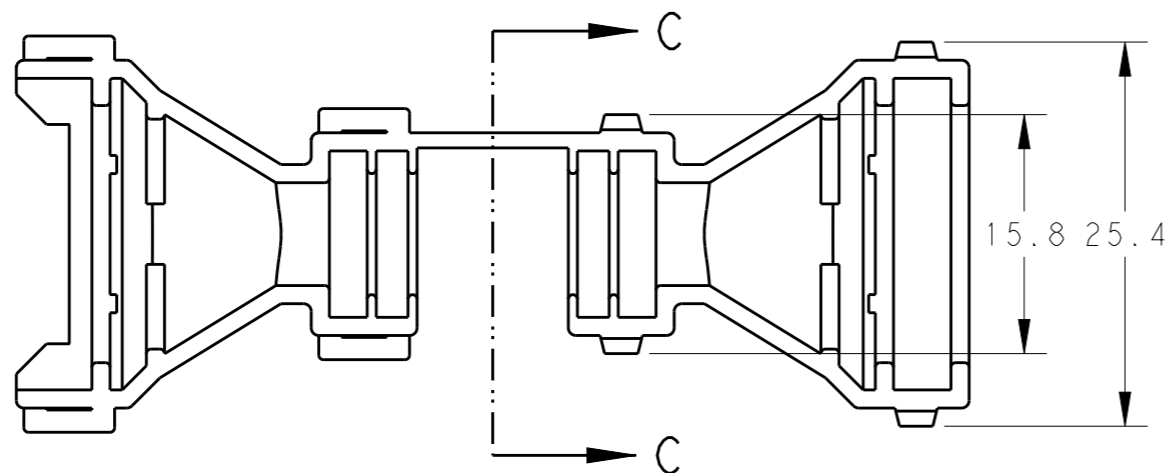

THIS DRAWING IS UNPUBLISHED. RELEASED FOR PUBLICATION. © COPYRIGHT 19 BY - ALL RIGHTS RESERVED.

REVISIONS

P	LTR	DESCRIPTION	DATE	DWN	APVD
	A	INITIAL RELEASED	03DEC2015	R.Z	Y.W

SECTION C-C

NOTES:

- 1 MATERIAL: PA6/6
- 2 GENERAL TOLERANCE: ±0.2
- 3. APPLIED CONNECTOR:

P/N	DESCRIPTION
2050049-1/2	3P SENSOR CONNECTOR

- 4. APPLIED CORRUGATED TUBE:

P/N	DESCRIPTION
1813816-1	NW7.5, PA6, UNSLIT

- 5. PN 2050832-2 FOR GENERAL SALE.

PN 2050832-2

THIS DRAWING IS A CONTROLLED DOCUMENT.		DWN R.ZHANG 10MAR10	<b>TE Connectivity</b>		
DIMENSIONS: mm		CHK W.YUAN 10MAR10			
		APVD K.ODA 10MAR10			
TOLERANCES UNLESS OTHERWISE SPECIFIED: <ul style="list-style-type: none"> <li>Ø PLC ±</li> <li>1 PLC ±0.5</li> <li>2 PLC ±0.13</li> <li>3 PLC ±0.013</li> <li>4 PLC ±0.0001</li> <li>ANGLES ±1</li> </ul>		PRODUCT SPEC	NAME COVER FOR 3P SENSOR CONNECTOR		
MATERIAL		APPLICATION SPEC	SIZE A3	CAGE CODE 00779	DRAWING NO. C-2050832
FINISH		WEIGHT	RESTRICTED TO		
1		CUSTOMER DRAWING		SCALE 2:1	SHEET 1 OF 1
				REV A	