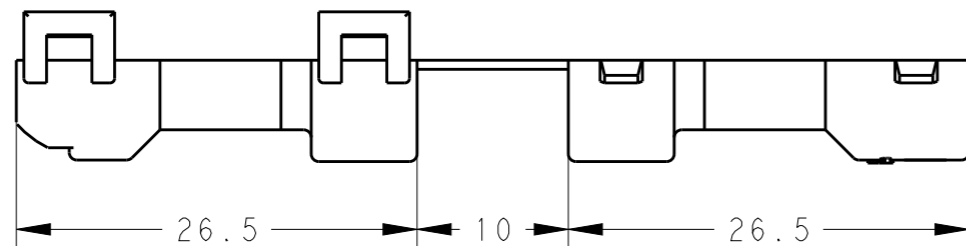

NOTES:

- 1 MATERIAL: PA6/6
- 2 GENERAL TOLERANCE: ±0.2
3. APPLIED CONNECTOR:

P/N	DESCRIPTION
2050049-1/2	3P SENSOR CONNECTOR

4. APPLIED CORRUGATED TUBE:

P/N	DESCRIPTION
1813816-1	NW7.5, PA6, UNSLIT

5. PN 2050832-2 FOR GENERAL SALE.

PN 2050832-2

THIS DRAWING IS A CONTROLLED DOCUMENT.		DWN R.ZHANG 10MAR10	TE Connectivity		
DIMENSIONS: mm		CHK W.YUAN 10MAR10			
		APVD K.ODA 10MAR10			
TOLERANCES UNLESS OTHERWISE SPECIFIED: - Ø PLC ± 1 PLC ±0.5 2 PLC ±0.13 3 PLC ±0.013 4 PLC ±0.0001 - ANGLES ±1		PRODUCT SPEC	NAME COVER FOR 3P SENSOR CONNECTOR		
MATERIAL		APPLICATION SPEC	SIZE A3	CAGE CODE 00779	DRAWING NO. C-2050832
FINISH		WEIGHT	RESTRICTED TO		
1		CUSTOMER DRAWING		SCALE 2:1	SHEET 1 OF 1
				REV A