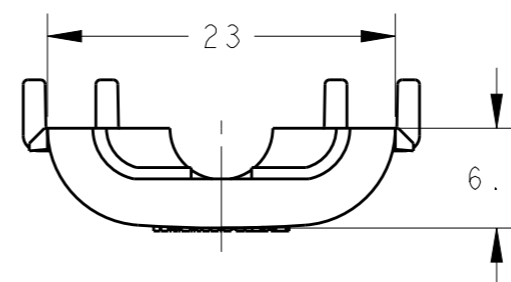

THIS DRAWING IS UNPUBLISHED. RELEASED FOR PUBLICATION. © COPYRIGHT 19 BY - ALL RIGHTS RESERVED.

REVISIONS

P	LTR	DESCRIPTION	DATE	DWN	APVD
	A	INITIAL RELEASED	03DEC2015	R.Z	Y.W

SECTION C-C

NOTES:

- 1 MATERIAL: PA6/6
- 2 GENERAL TOLERANCE: ±0.2
- 3. APPLIED CONNECTOR:

P/N	DESCRIPTION
2050049-1/2	3P SENSOR CONNECTOR

- 4. APPLIED CORRUGATED TUBE:

P/N	DESCRIPTION
1813816-1	NW7.5, PA6, UNSLIT

- 5. PN 2050832-2 FOR GENERAL SALE.

PN 2050832-2

THIS DRAWING IS A CONTROLLED DOCUMENT.		DWN R.ZHANG 10MAR10	<b>TE Connectivity</b>		
DIMENSIONS: mm		CHK W.YUAN 10MAR10			
		APVD K.ODA 10MAR10			
TOLERANCES UNLESS OTHERWISE SPECIFIED: <ul style="list-style-type: none"> <li>Ø PLC ±</li> <li>1 PLC ±0.5</li> <li>2 PLC ±0.13</li> <li>3 PLC ±0.013</li> <li>4 PLC ±0.0001</li> <li>ANGLES ±1</li> </ul>		PRODUCT SPEC	NAME COVER FOR 3P SENSOR CONNECTOR		
MATERIAL		APPLICATION SPEC	SIZE A3	CAGE CODE 00779	DRAWING NO. C-2050832
FINISH		WEIGHT	RESTRICTED TO		
1		CUSTOMER DRAWING		SCALE 2:1	SHEET 1 OF 1
				REV A	