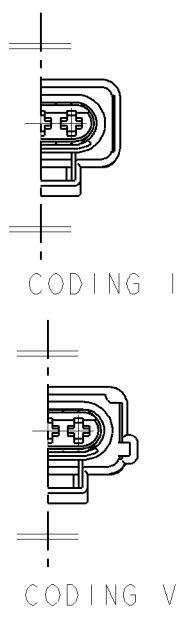

LOC		DIST		REVISIONS			
P	LTR	DESCRIPTION	DATE	DWN	APVD		
ES	00	A	RELEASED	26NOV2009	J.C	A.G	

NOTE:
 1 CONDITION AS SUPPLIED;
 ITEM 3 IS IN PRE-LOCKED POSITION
 2 BULKED PACKAGED
 3 TERMINAL 964273-2 WITH SEAL 963292-1

CODING	ASSY NO	MATERIAL	COLOR FINISH	DESCRIPTION	Q'TY	ITEM NO
VIII	2050994-2	MVQ	ORANGE RAL2004	SEAL RING, 3POSN	1	3
		PBT GF10	VIOLET RAL 4006	PLUG DBL PL, 3POSN	1	2
		PBT	GREY RAL7036	PLUG HSG, 3POSN	1	1
I	2050994-1	MVQ	ORANGE RAL2004	SEL RING, 3POSN	1	3
		PBT GF10	VIOLET RAL 4006	PLUG DBL PL, 3POSN	1	2
		PBT	BLACK RAL9011	PLUG HSG, 3POSN	1	1

THIS DRAWING IS A CONTROLLED DOCUMENT FOR TYCO ELECTRONICS CORPORATION IT IS SUBJECT TO CHANGE AND THE CONTROLLING ENGINEERING ORGANIZATION SHOULD BE CONTACTED FOR THE LATEST REVISION.		DWN: J. CHEN 25NOV2009 CHK: A. GUANCO 26NOV2009 APVD: A. GUANCO 26NOV2009	Tyco Electronics Shanghai, China
DIMENSIONS: mm	TOLERANCES UNLESS OTHERWISE SPECIFIED: 0-PLC ±0.15 1-PLC ±0.5 2-PLC ±0.13 3-PLC ±0.013 4-PLC ±0.0001 ANGLES ± FINISH	NAME: PLUG HOUSING ASSMBLY, 3POSN SEALED JPT PLUG CONNECTOR APPLICATION SPEC: - WEIGHT: -	SIZE: A2 CAGE CODE: 00779 DRAWING NO: C=2050994
MATERIAL: SEE TABLE	CUSTOMER DRAWING	SCALE: 2:1 SHEET: 1 OF 1 REV: A	RESTRICTED