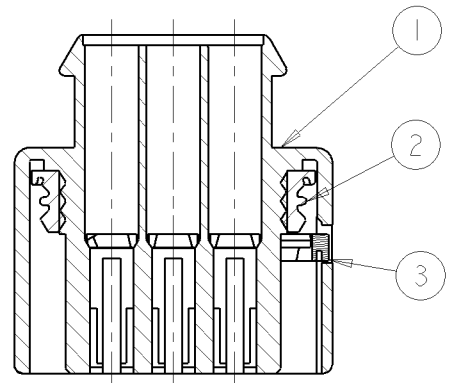

LOC		DIST		REVISIONS			
P	LTR	DESCRIPTION	DATE	DWN	APVD		
ES	00	A	RELEASED	26NOV2009	J.C	A.G	

NOTE:
 1 CONDITION AS SUPPLIED;
 ITEM 3 IS IN PRE-LOCKED POSITION
 2 BULKED PACKAGED
 3 TERMINAL 964273-2 WITH SEAL 963292-1

CODING	ASSY NO	MATERIAL	COLOR FINISH	DESCRIPTION	Q'TY	ITEM NO
VIII	2050994-2	MVQ	ORANGE RAL2004	SEAL RING, 3POSN	1	3
		PBT GF10	VIOLET RAL 4006	PLUG DBL PL, 3POSN	1	2
		PBT	GREY RAL7036	PLUG HSG, 3POSN	1	1
I	2050994-1	MVQ	ORANGE RAL2004	SEL RING, 3POSN	1	3
		PBT GF10	VIOLET RAL 4006	PLUG DBL PL, 3POSN	1	2
		PBT	BLACK RAL9011	PLUG HSG, 3POSN	1	1

THIS DRAWING IS A CONTROLLED DOCUMENT FOR TYCO ELECTRONICS CORPORATION IT IS SUBJECT TO CHANGE AND THE CONTROLLING ENGINEERING ORGANIZATION SHOULD BE CONTACTED FOR THE LATEST REVISION.		DWN: J. CHEN 25NOV2009 CHK: A. GUANCO 26NOV2009 APVD: A. GUANCO 26NOV2009	Tyco Electronics Shanghai, China
DIMENSIONS: mm	TOLERANCES UNLESS OTHERWISE SPECIFIED: 0-PLC ±0.15 1-PLC ±0.5 2-PLC ±0.13 3-PLC ±0.013 4-PLC ±0.0001 ANGLES ± FINISH	NAME: PLUG HOUSING ASSMBLY, 3POSN SEALED JPT PLUG CONNECTOR APPLICATION SPEC: - WEIGHT: -	SIZE: A2 CAGE CODE: 00779 DRAWING NO: C=2050994
MATERIAL: SEE TABLE	CUSTOMER DRAWING	SCALE: 2:1 SHEET: 1 OF 1 REV: A	RESTRICTED