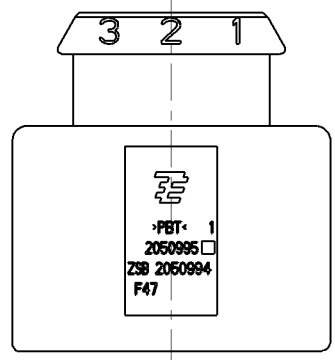

LOC		DIST		REVISIONS			
P	LTR	DESCRIPTION	DATE	DWN	APVD		
ES	00	A	RELEASED	26NOV2009	J.C	A.G	

NOTE:
1 CONDITION AS SUPPLIED;
ITEM 3 IS IN PRE-LOCKED POSITION
2 BULKED PACKAGED
3 TERMINAL 964273-2 WITH SEAL 963292-1