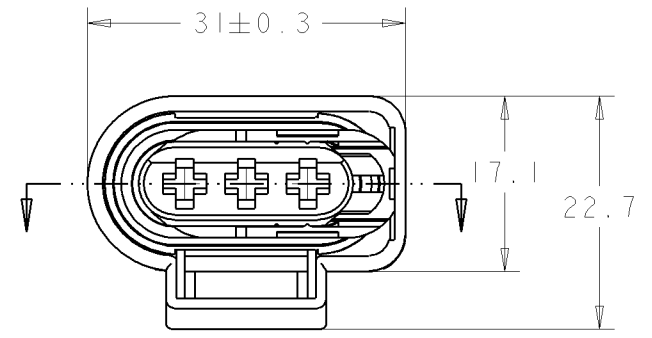

LOC		DIST		REVISIONS			
P	LTR	DESCRIPTION	DATE	DWN	APVD		
ES	00	A	RELEASED	26NOV2009	J.C	A.G	

NOTE:
 1 CONDITION AS SUPPLIED;
 ITEM 3 IS IN PRE-LOCKED POSITION
 2 BULKED PACKAGED
 3 TERMINAL 964273-2 WITH SEAL 963292-1

CODING	ASSY NO	MATERIAL	COLOR FINISH	DESCRIPTION	Q'TY	ITEM NO
VIII	2050994-2	MVQ	ORANGE RAL2004	SEAL RING, 3POSN	1	3
		PBT GF10	VIOLET RAL 4006	PLUG DBL PL, 3POSN	1	2
		PBT	GREY RAL7036	PLUG HSG, 3POSN	1	1
I	2050994-1	MVQ	ORANGE RAL2004	SEL RING, 3POSN	1	3
		PBT GF10	VIOLET RAL 4006	PLUG DBL PL, 3POSN	1	2
		PBT	BLACK RAL9011	PLUG HSG, 3POSN	1	1

THIS DRAWING IS A CONTROLLED DOCUMENT FOR TYCO ELECTRONICS CORPORATION IT IS SUBJECT TO CHANGE AND THE CONTROLLING ENGINEERING ORGANIZATION SHOULD BE CONTACTED FOR THE LATEST REVISION.		DWN: J. CHEN 25NOV2009 CHK: A. GUANCO 26NOV2009 APVD: A. GUANCO 26NOV2009	Tyco Electronics Shanghai, China
DIMENSIONS: mm	TOLERANCES UNLESS OTHERWISE SPECIFIED: 0-PLC ±0.15 1-PLC ±0.5 2-PLC ±0.13 3-PLC ±0.013 4-PLC ±0.0001 ANGLES ± FINISH	NAME: PLUG HOUSING ASSMBLY, 3POSN SEALED JPT PLUG CONNECTOR APPLICATION SPEC: - WEIGHT: -	SIZE: A2 CAGE CODE: 00779 DRAWING NO: C=2050994
MATERIAL: SEE TABLE	CUSTOMER DRAWING	SCALE: 2:1 SHEET: 1 OF 1 REV: A	RESTRICTED