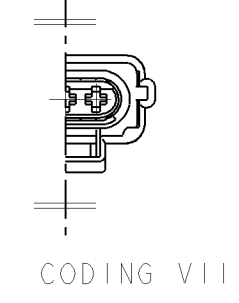

LOC		DIST		REVISIONS			
P	LTR	DESCRIPTION	DATE	DWN	APVD		
ES	00	A	RELEASED	26NOV2009	J.C	A.G	

NOTE:
 1 CONDITION AS SUPPLIED;
 ITEM 3 IS IN PRE-LOCKED POSITION
 2 BULKED PACKAGED
 3 TERMINAL 964273-2 WITH SEAL 963292-1

CODING	ASSY NO	MATERIAL	COLOR FINISH	DESCRIPTION	Q'TY	ITEM NO
VIII	2050994-2	MVQ	ORANGE RAL2004	SEAL RING, 3POSN	1	3
		PBT GF10	VIOLET RAL 4006	PLUG DBL PL, 3POSN	1	2
		PBT	GREY RAL7036	PLUG HSG, 3POSN	1	1
I	2050994-1	MVQ	ORANGE RAL2004	SEL RING, 3POSN	1	3
		PBT GF10	VIOLET RAL 4006	PLUG DBL PL, 3POSN	1	2
		PBT	BLACK RAL9011	PLUG HSG, 3POSN	1	1

THIS DRAWING IS A CONTROLLED DOCUMENT FOR TYCO ELECTRONICS CORPORATION IT IS SUBJECT TO CHANGE AND THE CONTROLLING ENGINEERING ORGANIZATION SHOULD BE CONTACTED FOR THE LATEST REVISION.		DWN: J. CHEN 25NOV2009 CHK: A. GUANCO 26NOV2009 APVD: A. GUANCO 26NOV2009	Tyco Electronics Shanghai, China
DIMENSIONS: mm	TOLERANCES UNLESS OTHERWISE SPECIFIED: 0-PLC ±0.15 1-PLC ±0.5 2-PLC ±0.13 3-PLC ±0.013 4-PLC ±0.0001 ANGLES ± FINISH	NAME: PLUG HOUSING ASSMBLY, 3POSN SEALED JPT PLUG CONNECTOR APPLICATION SPEC: - WEIGHT: -	SIZE: A2 CAGE CODE: 00779 DRAWING NO: C=2050994
MATERIAL: SEE TABLE	CUSTOMER DRAWING	SCALE: 2:1 SHEET: 1 OF 1 REV: A	RESTRICTED