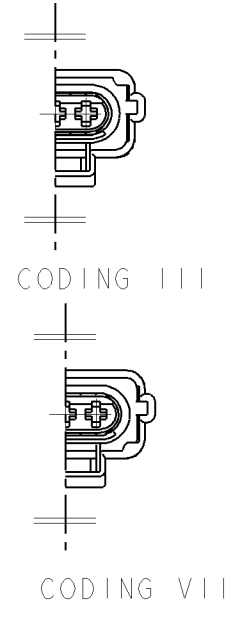

LOC		DIST		REVISIONS			
P	LTR	DESCRIPTION	DATE	DWN	APVD		
ES	00	A	RELEASED	26NOV2009	J.C	A.G	

NOTE:
 1 CONDITION AS SUPPLIED;
 ITEM 3 IS IN PRE-LOCKED POSITION
 2 BULKED PACKAGED
 3 TERMINAL 964273-2 WITH SEAL 963292-1

CODING	ASSY NO	MATERIAL	COLOR FINISH	DESCRIPTION	Q'TY	ITEM NO
VIII	2050994-2	MVQ	ORANGE RAL2004	SEAL RING, 3POSN	1	3
		PBT GF10	VIOLET RAL 4006	PLUG DBL PL, 3POSN	1	2
		PBT	GREY RAL7036	PLUG HSG, 3POSN	1	1
I	2050994-1	MVQ	ORANGE RAL2004	SEL RING, 3POSN	1	3
		PBT GF10	VIOLET RAL 4006	PLUG DBL PL, 3POSN	1	2
		PBT	BLACK RAL9011	PLUG HSG, 3POSN	1	1

THIS DRAWING IS A CONTROLLED DOCUMENT FOR TYCO ELECTRONICS CORPORATION IT IS SUBJECT TO CHANGE AND THE CONTROLLING ENGINEERING ORGANIZATION SHOULD BE CONTACTED FOR THE LATEST REVISION.		DWN: J. CHEN 25NOV2009 CHK: A. GUANCO 26NOV2009 APVD: A. GUANCO 26NOV2009	Tyco Electronics Shanghai, China
DIMENSIONS: mm	TOLERANCES UNLESS OTHERWISE SPECIFIED: 0-PLC ±0.15 1-PLC ±0.5 2-PLC ±0.13 3-PLC ±0.013 4-PLC ±0.0001 ANGLES ± FINISH	NAME: PLUG HOUSING ASSMBLY, 3POSN SEALED JPT PLUG CONNECTOR APPLICATION SPEC: - WEIGHT: -	SIZE: A2 CAGE CODE: 00779 DRAWING NO: C=2050994
MATERIAL: SEE TABLE	CUSTOMER DRAWING	SCALE: 2:1 SHEET: 1 OF 1 REV: A	RESTRICTED