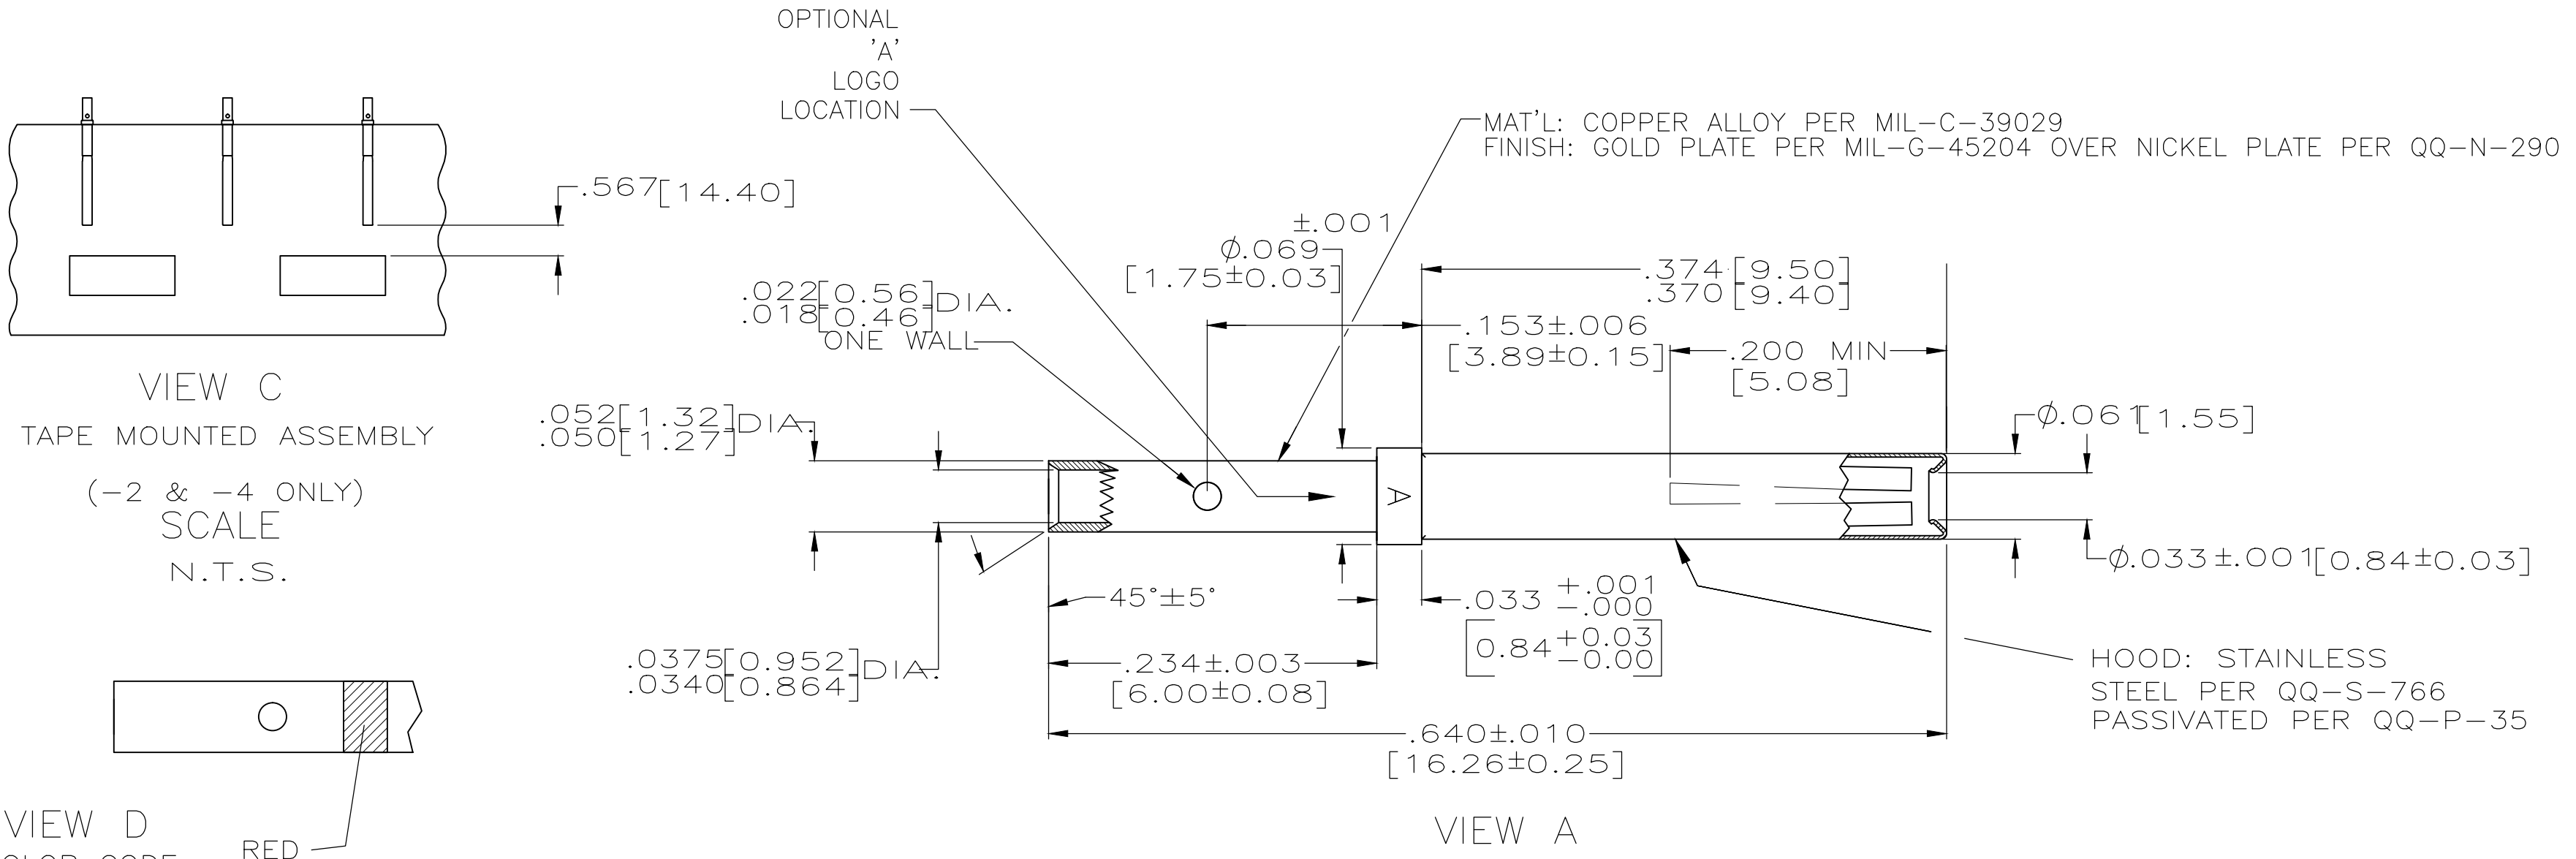

LOC		DIST		REVISIONS			
P	LTR	DESCRIPTION		DATE	DWN	APVD	
DF	A0	W	REVISED PER ECO-14-012828	30AUG2014	MGM	CT	

OBSOLETE	-----	205103-8
	SEE VIEW D	205103-7
OBSOLETE	-----	205103-6
OBSOLETE	-----	205103-5
OBSOLETE	SEE VIEW B+C	205103-4
	SEE VIEW B	205103-3
OBSOLETE	-----	205103-2
	SEE VIEW A	205103-1
	REMARKS	PART NO.

VIEW C
 TAPE MOUNTED ASSEMBLY
 (-2 & -4 ONLY)
 SCALE
 N.T.S.

VIEW D
 COLOR CODE
 (-7 ONLY)

VIEW B
 COLOR CODE
 (-3 -4 ONLY)

THIS DRAWING IS A CONTROLLED DOCUMENT.		DWN JESSE BAKER 08-04-92	STE TE Connectivity	
DIMENSIONS: INCHES		CHK ALEX SHARPE 09-16-92		
TOLERANCES UNLESS OTHERWISE SPECIFIED:		APVD -	NAME	
0 PLC ± -		PRODUCT SPEC	ASSEMBLY, SOCKET, SIZE 22	
1 PLC ± -		APPLICATION SPEC	ARINC404, REAR RELEASE	
2 PLC ± -		WEIGHT	SIZE	CAGE CODE
3 PLC ± .005[0.13]		SCALE	A2	00779
4 PLC ± -		CUSTOMER DRAWING	DRAWING NO	RESTRICTED TO
ANGLES ± -		SCALE	C-205103	-
MATERIAL SEE CALLOUTS	FINISH SEE CALLOUTS	SCALE	10:1	SHEET
		SCALE	10:1	1 OF 1
		REV	W	