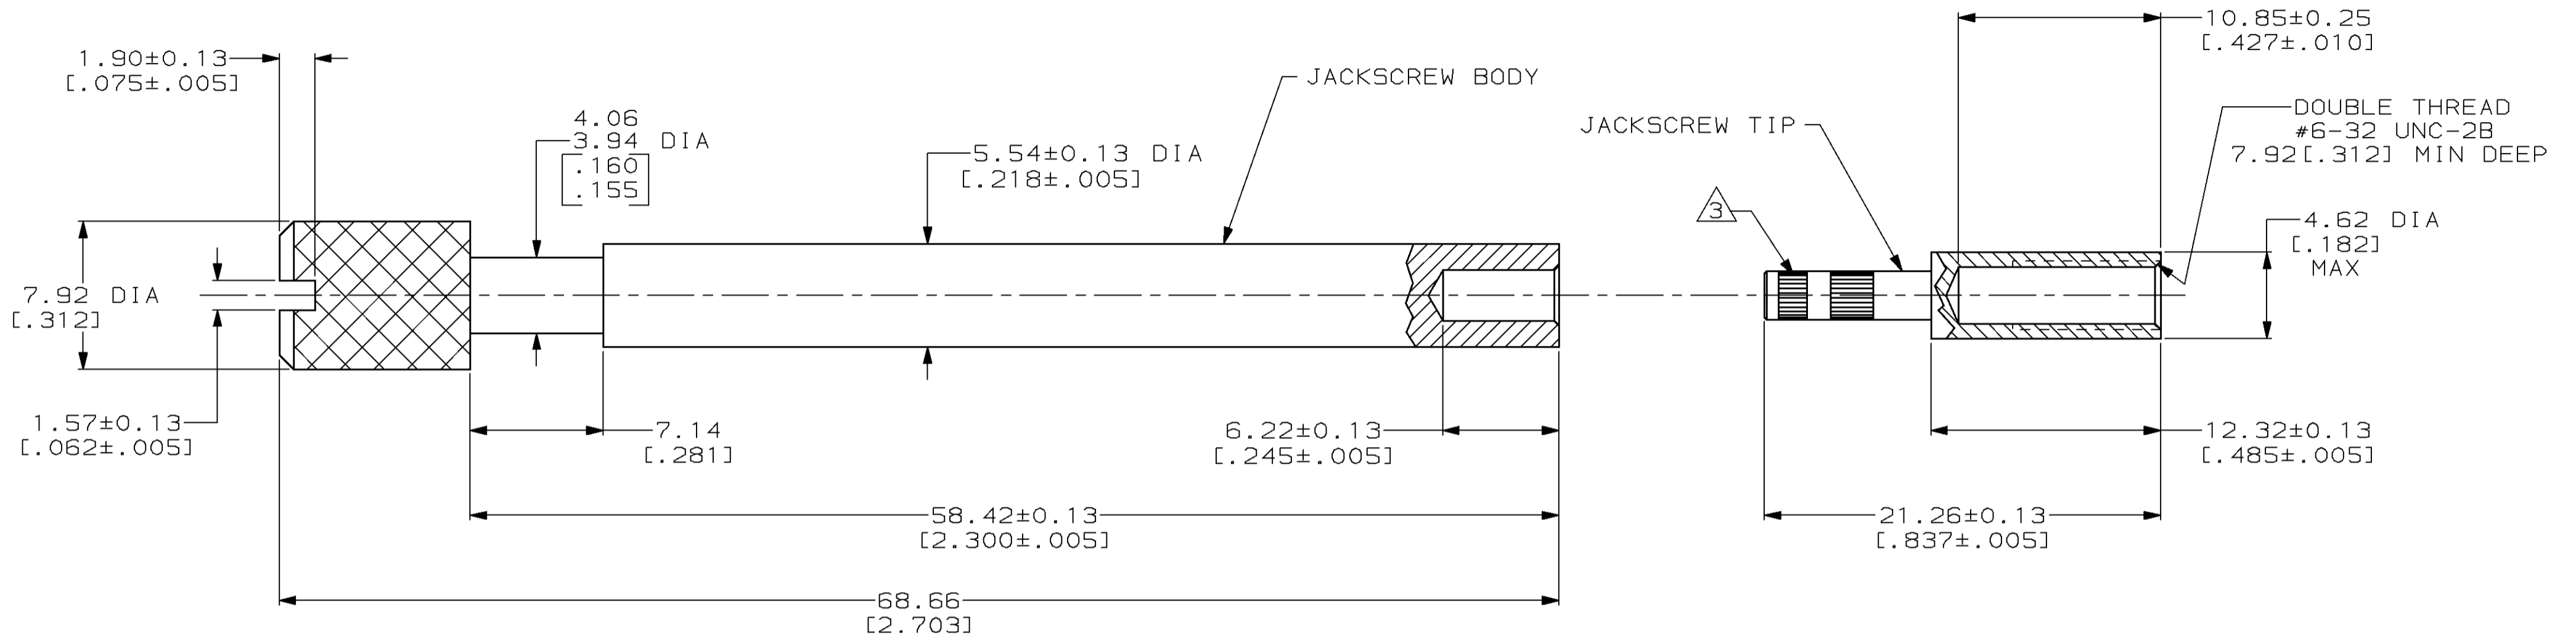

- ① JACKSCREW BODY: BRASS.  
JACKSCREW TIP: STAINLESS STEEL.
- ② JACKSCREW BODY: 5.08µm [0.000200] MIN NICKEL.
- ③ TIP KNURLED 2 PLC FOR PRESS FIT.

ASSEMBLED VIEW

THIS DRAWING IS A CONTROLLED DOCUMENT.		DWN B. CARBO	08 AUG 96	AMP Incorporated Harrisburg, PA 17105-3608
DIMENSIONS: mm [INCHES]		CHK R. STONE	04 JUN 97	
TOLERANCES UNLESS OTHERWISE SPECIFIED:		APVD G. STEINHAUER	02 SEP 97	
0 PLC ±- 1 PLC ±- 2 PLC ±0.38 [0.015] 3 PLC ±- 4 PLC ±- ANGLES ±- FINISH		PRODUCT SPEC	-	
MATERIAL	①	APPLICATION SPEC	-	NAME JACKSCREW KIT, UNASSEMBLED, FEMALE, LONG, M SERIES
CUSTOMER DRAWING		WEIGHT	-	SIZE A2
		SCALE	4:1	CAGE CODE 00779
		SHEET	1 OF 1	DRAWING NO C-205269
		REV	F	