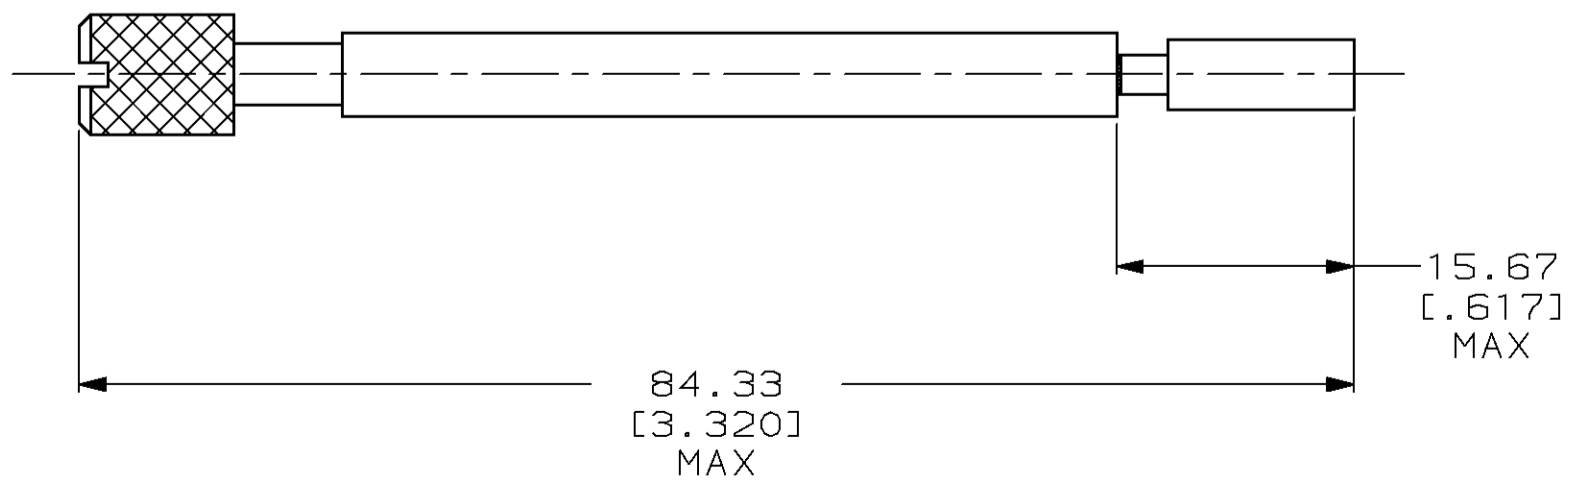

- ① JACKSCREW BODY: BRASS.  
JACKSCREW TIP: STAINLESS STEEL.
- ② JACKSCREW BODY: 5.08µm [0.000200] MIN NICKEL.
- ③ TIP KNURLED 2 PLC FOR PRESS FIT.

ASSEMBLED VIEW

THIS DRAWING IS A CONTROLLED DOCUMENT.		DWN B. CARBO	08 AUG 96	AMP Incorporated Harrisburg, PA 17105-3608
DIMENSIONS: mm [INCHES]		CHK R. STONE	04 JUN 97	
TOLERANCES UNLESS OTHERWISE SPECIFIED:		APVD G. STEINHAUER	02 SEP 97	
0 PLC ±- 1 PLC ±- 2 PLC ±0.38 [0.015] 3 PLC ±- 4 PLC ±- ANGLES ±- FINISH		PRODUCT SPEC	-	
MATERIAL	①	APPLICATION SPEC	-	NAME JACKSCREW KIT, UNASSEMBLED, FEMALE, LONG, M SERIES
CUSTOMER DRAWING		WEIGHT	-	SIZE A2
		SCALE	4:1	CAGE CODE 00779
		SHEET	1 OF 1	DRAWING NO C-205269
		REV	F	