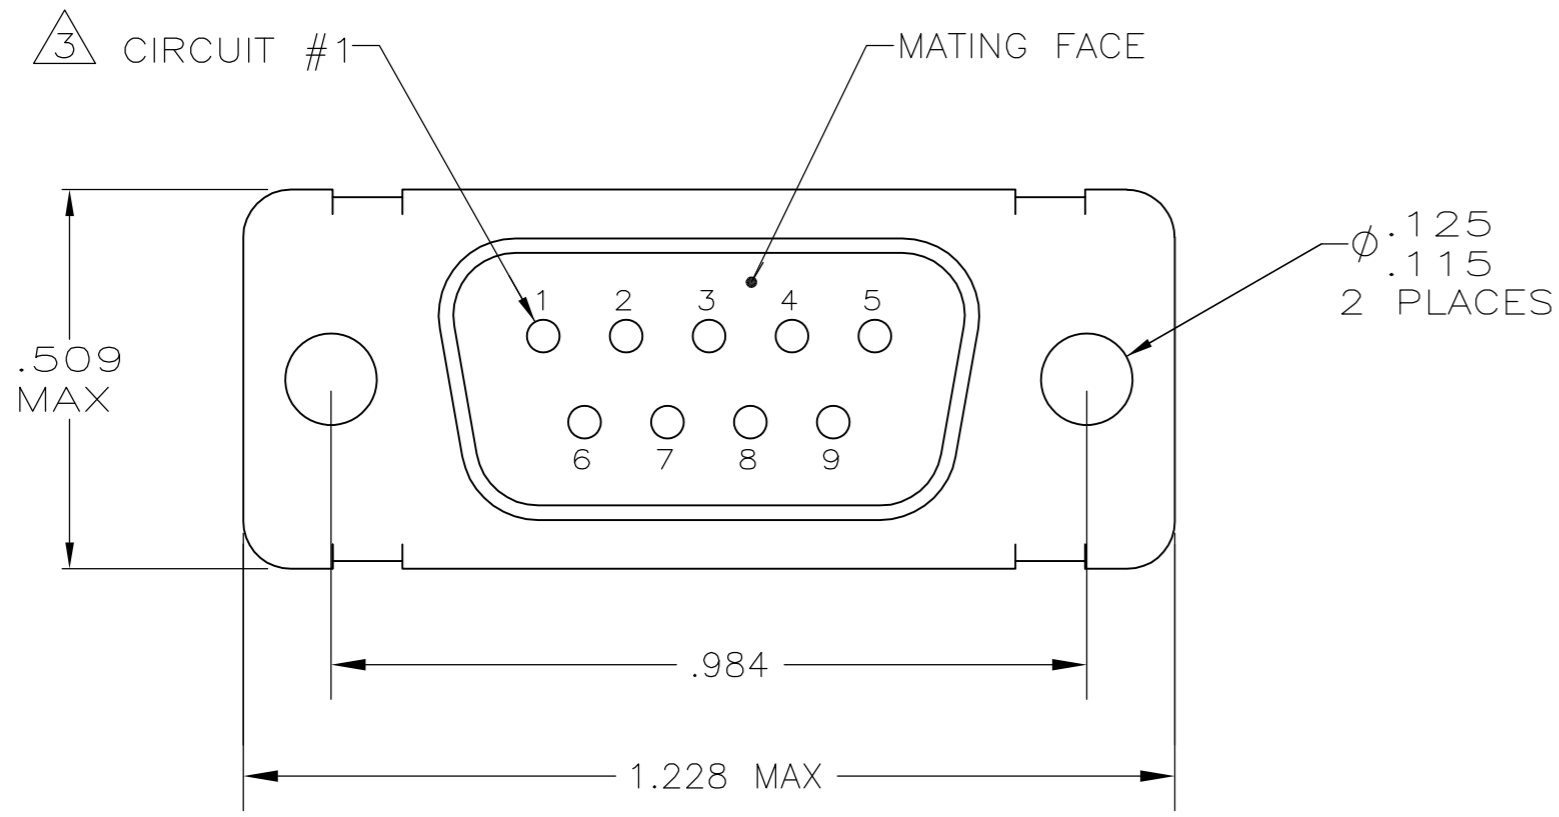

THIS DRAWING IS UNPUBLISHED. RELEASED FOR PUBLICATION
 © COPYRIGHT - By - ALL RIGHTS RESERVED.

LOC		DIST		REVISIONS			
P	LTR	DESCRIPTION	DATE	DWN	APVD		
-	-	H	REV PER ECO 13-012379	8-1-13	CT	CD	

① FOR CONNECTOR ASSEMBLIES WITHOUT CONTACTS, TE CONNECTIVITY CONTACT PART NOS 205089-1 MUST BE ORDERED SEPARATELY. CONNECTORS WITH CONTACTS ARE SUPPLIED WITH CONTACT 205089-1

	OBSOLETE	205556-3	M24308/8-6F	205089-1	91067-2	205162-2	205556-5
SUPERSEDED BY 207252-2 AND 205089-1		205556-3	M24308/8-1F	205089-1	-	205162-2	205556-4
		205556-3	M24308/4-6F	205089-1	91067-2	205162-1	205556-3
		205556-2	M24308/4-1F	205089-1	-	205162-1	205556-2
SUPERSEDED BY 205162-1 AND 91067-2		205556-1	-	-	91067-2	205162-1	205556-1
	P/N MARKED ON PACKAGE	MILITARY P/N MARKED ON PACKAGE	③ PIN CONTACT QTY. = 9	①	② INSERTION/EXTRACTION TOOL QTY. = 1	① PLUG ASSY QTY. = 1	PART NUMBER

THIS DRAWING IS A CONTROLLED DOCUMENT.

DWN	T.THOMPSON	05-24-94
CHK	H.WYNKOOP	06-17-94
APVD	H.WYNKOOP	06-17-94
PRODUCT SPEC		
APPLICATION SPEC		
WEIGHT	-	
CUSTOMER DRAWING		

TE Connectivity

AMPLIMITE, KIT,HDM-20, SERIES, PLUG, SIZE 1, 9 POSITION

SIZE	A2	CAGE CODE	00779	DRAWING NO	C=205556	RESTRICTED TO	-
SCALE	4:1	SHEET	1 of 1	REV	H		

X-ON Electronics

Largest Supplier of Electrical and Electronic Components

Click to view similar products for [D-Sub MIL Spec Connectors](#) category: