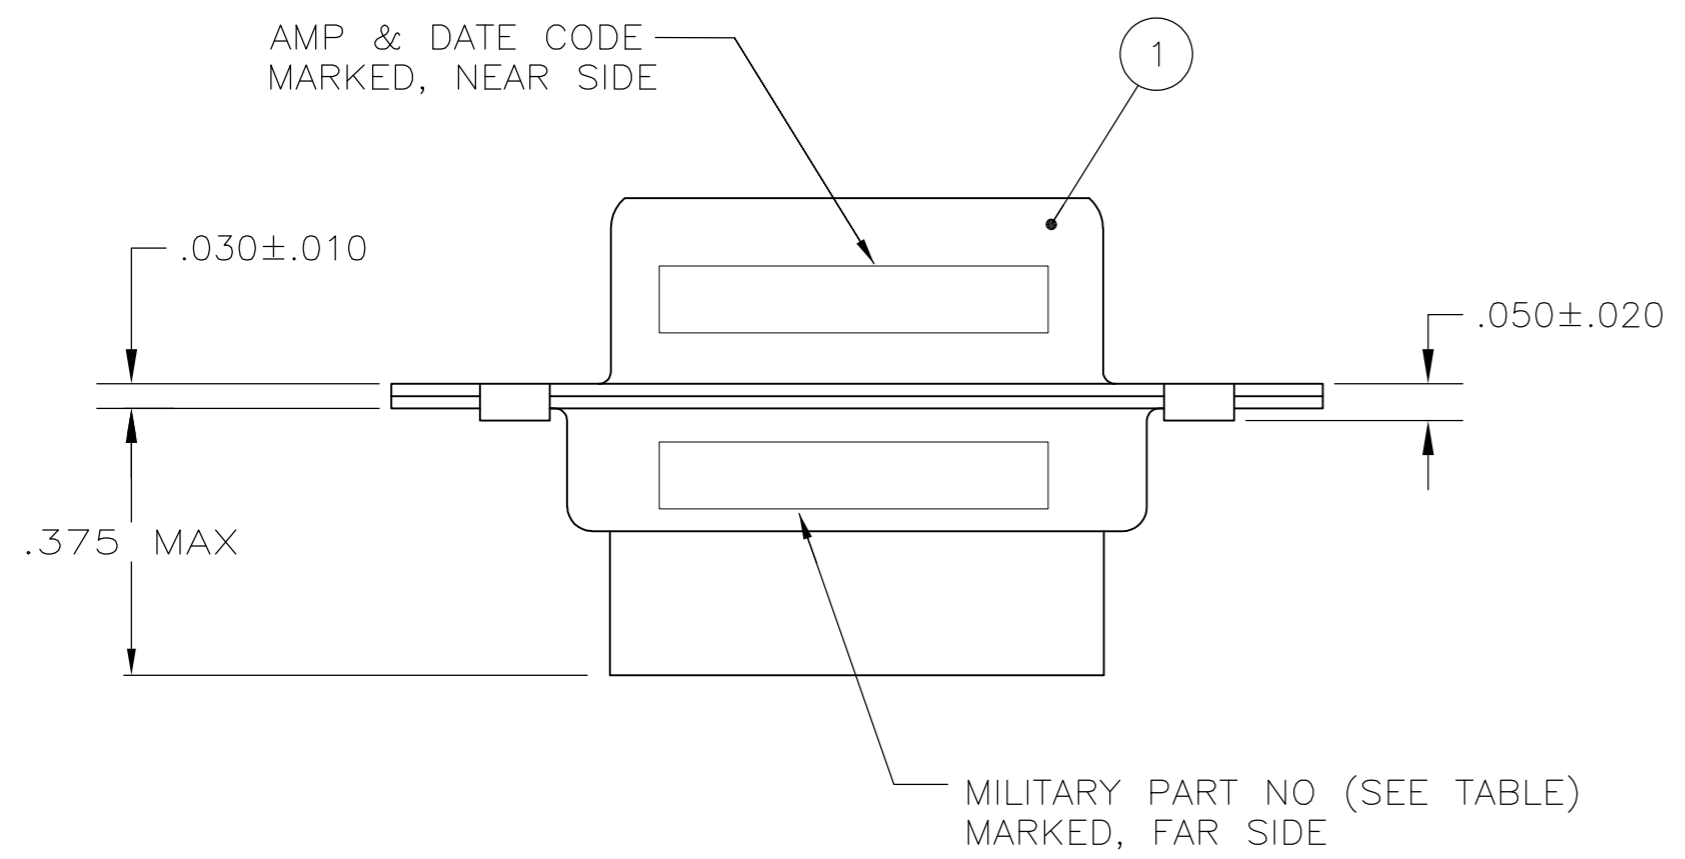

	OBSOLETE	205556-3	M24308/8-6F	205089-1	91067-2	205162-2	205556-5
SUPERSEDED BY 207252-2 AND 205089-1		205556-3	M24308/8-1F	205089-1	-	205162-2	205556-4
		205556-3	M24308/4-6F	205089-1	91067-2	205162-1	205556-3
		205556-2	M24308/4-1F	205089-1	-	205162-1	205556-2
SUPERSEDED BY 205162-1 AND 91067-2		205556-1	-	-	91067-2	205162-1	205556-1
	P/N MARKED ON PACKAGE	MILITARY P/N MARKED ON PACKAGE	③ PIN CONTACT QTY. = 9	①	② INSERTION/EXTRACTION TOOL QTY. = 1	① PLUG ASSY QTY. = 1	PART NUMBER

SIZE	A2	CAGE CODE	00779	DRAWING NO	C=205556	RESTRICTED TO	-
SCALE	4:1	SHEET	1 of 1	REV	H		

X-ON Electronics

Largest Supplier of Electrical and Electronic Components

Click to view similar products for [D-Sub MIL Spec Connectors](#) category: