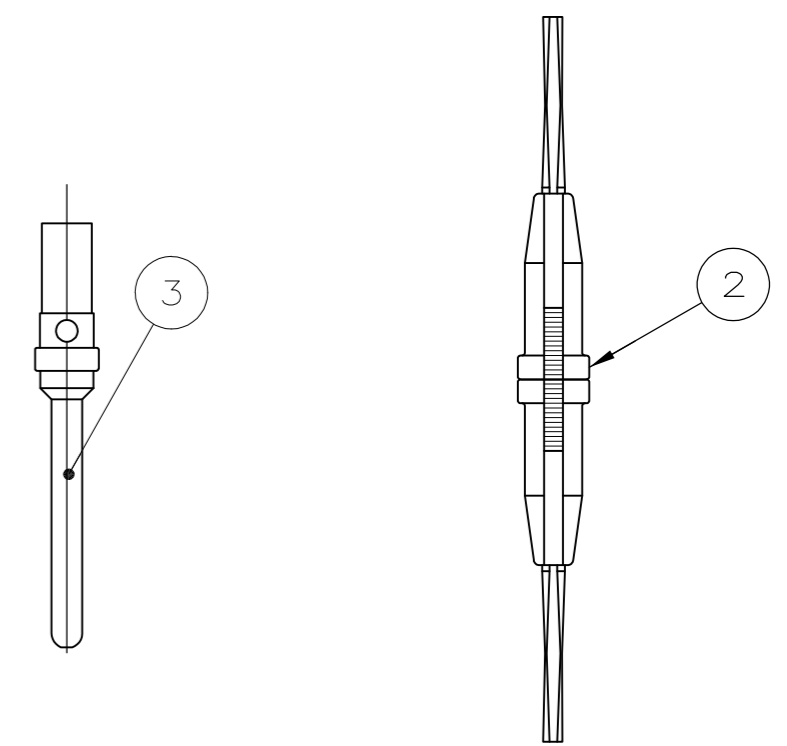

THIS DRAWING IS UNPUBLISHED. RELEASED FOR PUBLICATION
 © COPYRIGHT - By - ALL RIGHTS RESERVED.

LOC		DIST		REVISIONS			
P	LTR	DESCRIPTION	DATE	DWN	APVD		
-	-	H	REV PER ECO 13-012379	8-1-13	CT	CD	

① FOR CONNECTOR ASSEMBLIES WITHOUT CONTACTS, TE CONNECTIVITY CONTACT PART NOS 205089-1 MUST BE ORDERED SEPARATELY. CONNECTORS WITH CONTACTS ARE SUPPLIED WITH CONTACT 205089-1

	OBSOLETE	205556-3	M24308/8-6F	205089-1	91067-2	205162-2	205556-5
SUPERSEDED BY 207252-2 AND 205089-1		205556-3	M24308/8-1F	205089-1	-	205162-2	205556-4
		205556-3	M24308/4-6F	205089-1	91067-2	205162-1	205556-3
		205556-2	M24308/4-1F	205089-1	-	205162-1	205556-2
SUPERSEDED BY 205162-1 AND 91067-2		205556-1	-	-	91067-2	205162-1	205556-1
	P/N MARKED ON PACKAGE	MILITARY P/N MARKED ON PACKAGE	③ PIN CONTACT QTY. = 9	①	② INSERTION/EXTRACTION TOOL QTY. = 1	① PLUG ASSY QTY. = 1	PART NUMBER

THIS DRAWING IS A CONTROLLED DOCUMENT.

DWN	T.THOMPSON	05-24-94
CHK	H.WYNKOOP	06-17-94
APVD	H.WYNKOOP	06-17-94
PRODUCT SPEC		
APPLICATION SPEC		
WEIGHT	-	
CUSTOMER DRAWING		

TE Connectivity

AMPLIMITE, KIT,HDM-20, SERIES, PLUG, SIZE 1, 9 POSITION

SIZE	A2	CAGE CODE	00779	DRAWING NO	C=205556	RESTRICTED TO	-
SCALE	4:1	SHEET	1 of 1	REV	H		

X-ON Electronics

Largest Supplier of Electrical and Electronic Components

Click to view similar products for [D-Sub MIL Spec Connectors](#) category: