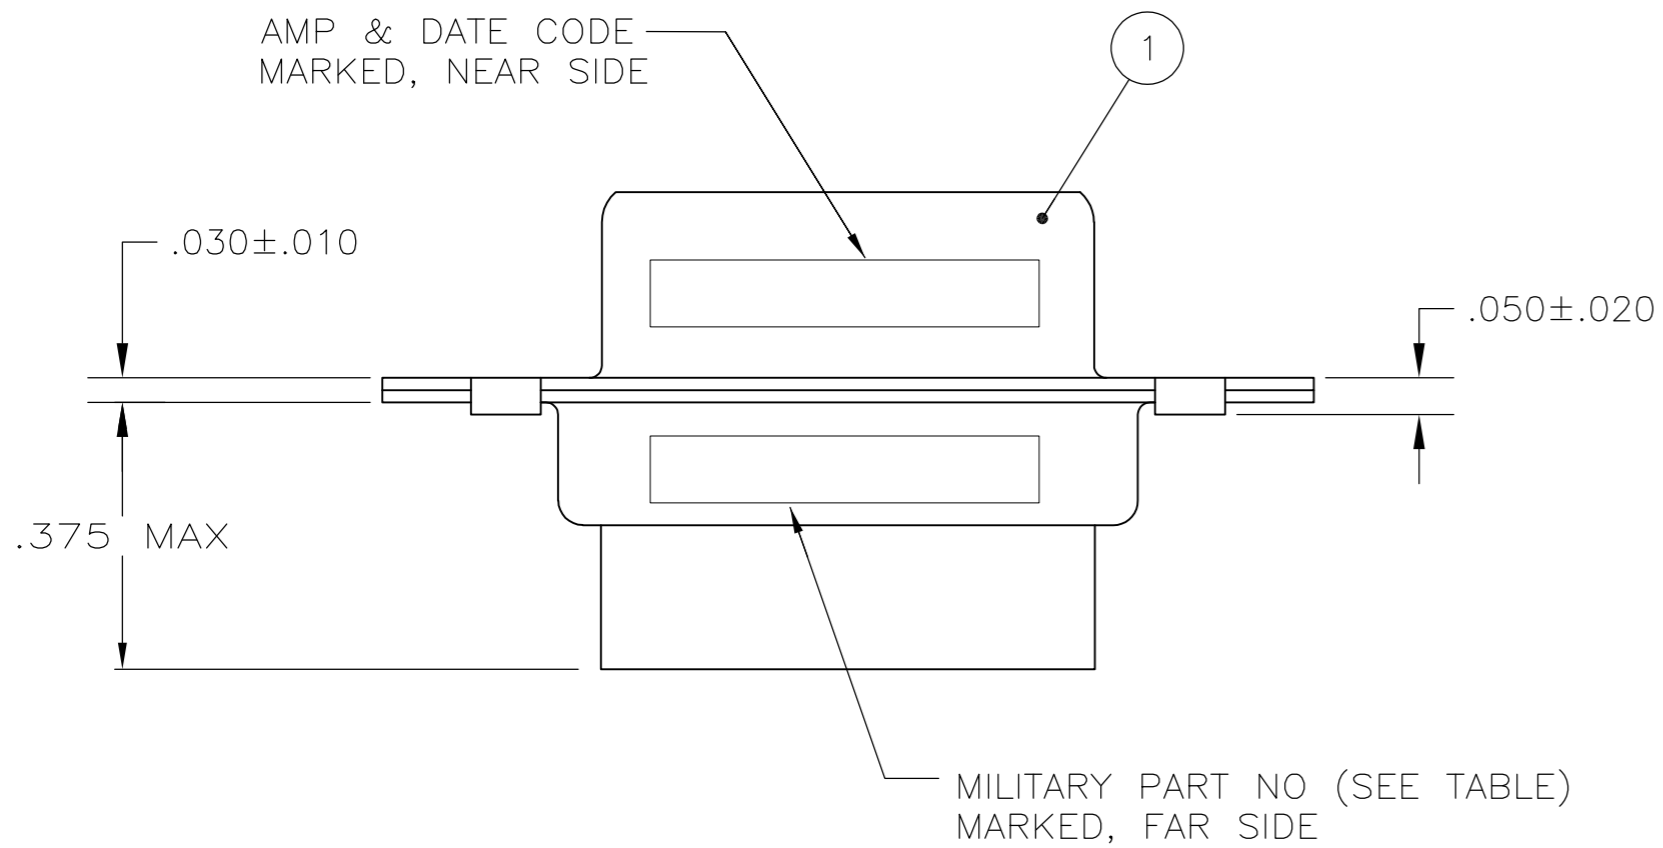

	OBSOLETE	205556-3	M24308/8-6F	205089-1	91067-2	205162-2	205556-5
SUPERSEDED BY 207252-2 AND 205089-1		205556-3	M24308/8-1F	205089-1	-	205162-2	205556-4
		205556-3	M24308/4-6F	205089-1	91067-2	205162-1	205556-3
		205556-2	M24308/4-1F	205089-1	-	205162-1	205556-2
SUPERSEDED BY 205162-1 AND 91067-2		205556-1	-	-	91067-2	205162-1	205556-1
	P/N MARKED ON PACKAGE	MILITARY P/N MARKED ON PACKAGE	③ PIN CONTACT QTY. = 9	①	② INSERTION/EXTRACTION TOOL QTY. = 1	① PLUG ASSY QTY. = 1	PART NUMBER

SIZE	A2	CAGE CODE	00779	DRAWING NO	C=205556	RESTRICTED TO	-
SCALE	4:1	SHEET	1 of 1	REV	H		

X-ON Electronics

Largest Supplier of Electrical and Electronic Components

Click to view similar products for [D-Sub MIL Spec Connectors](#) category: