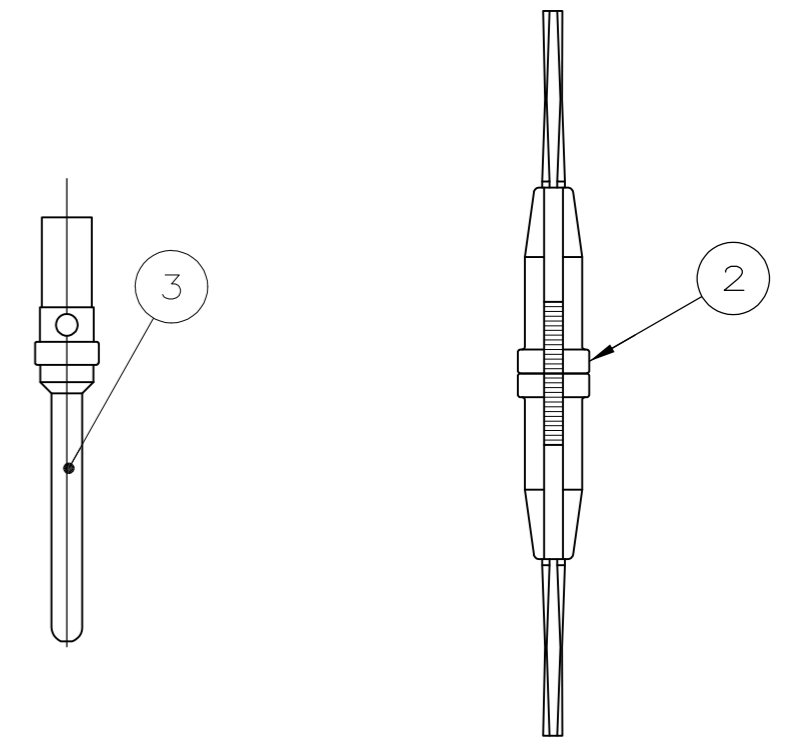

THIS DRAWING IS UNPUBLISHED. RELEASED FOR PUBLICATION
 © COPYRIGHT - By - ALL RIGHTS RESERVED.

LOC		DIST		REVISIONS			
P	LTR	DESCRIPTION	DATE	DWN	APVD		
-	-	H	REV PER ECO 13-012379	8-1-13	CT	CD	

① FOR CONNECTOR ASSEMBLIES WITHOUT CONTACTS, TE CONNECTIVITY CONTACT PART NOS 205089-1 MUST BE ORDERED SEPARATELY. CONNECTORS WITH CONTACTS ARE SUPPLIED WITH CONTACT 205089-1

	OBSOLETE	205556-3	M24308/8-6F	205089-1	91067-2	205162-2	205556-5
SUPERSEDED BY 207252-2 AND 205089-1		205556-3	M24308/8-1F	205089-1	-	205162-2	205556-4
		205556-3	M24308/4-6F	205089-1	91067-2	205162-1	205556-3
		205556-2	M24308/4-1F	205089-1	-	205162-1	205556-2
SUPERSEDED BY 205162-1 AND 91067-2		205556-1	-	-	91067-2	205162-1	205556-1
	P/N MARKED ON PACKAGE	MILITARY P/N MARKED ON PACKAGE	③ PIN CONTACT QTY. = 9	①	② INSERTION/EXTRACTION TOOL QTY. = 1	① PLUG ASSY QTY. = 1	PART NUMBER

THIS DRAWING IS A CONTROLLED DOCUMENT.

DWN	T.THOMPSON	05-24-94
CHK	H.WYNKOOP	06-17-94
APVD	H.WYNKOOP	06-17-94
PRODUCT SPEC		
APPLICATION SPEC		
WEIGHT	-	
CUSTOMER DRAWING		

TE Connectivity

AMPLIMITE, KIT,HDM-20, SERIES, PLUG, SIZE 1, 9 POSITION

SIZE	A2	CAGE CODE	00779	DRAWING NO	C=205556	RESTRICTED TO	-
SCALE	4:1	SHEET	1 of 1	REV	H		

X-ON Electronics

Largest Supplier of Electrical and Electronic Components

Click to view similar products for [D-Sub MIL Spec Connectors](#) category: