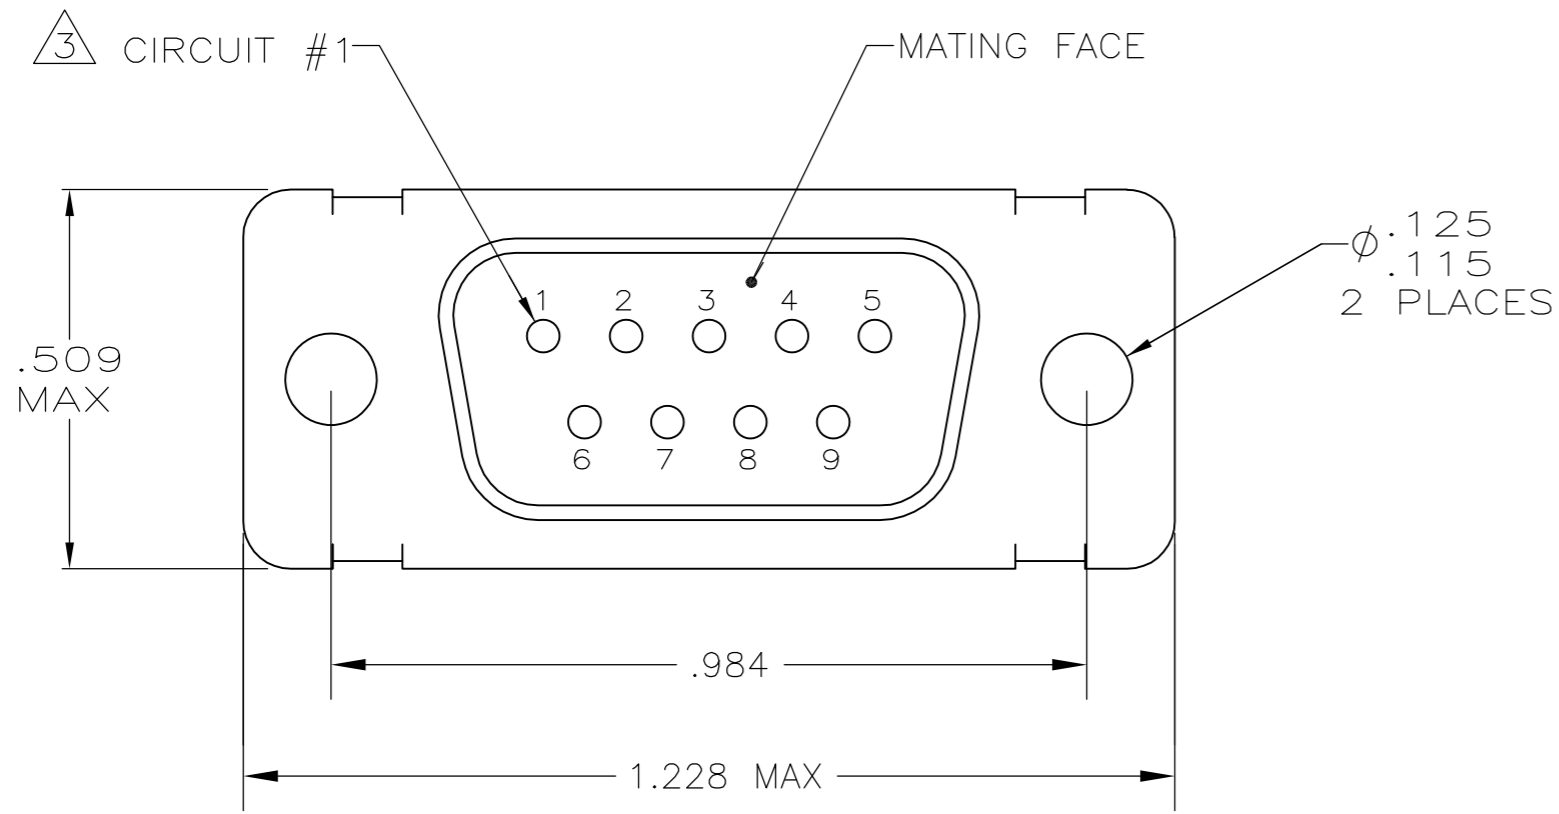

THIS DRAWING IS UNPUBLISHED. RELEASED FOR PUBLICATION
 © COPYRIGHT - By - ALL RIGHTS RESERVED.

LOC		DIST		REVISIONS			
P	LTR	DESCRIPTION	DATE	DWN	APVD		
-	-	H	REV PER ECO 13-012379	8-1-13	CT	CD	

① FOR CONNECTOR ASSEMBLIES WITHOUT CONTACTS, TE CONNECTIVITY CONTACT PART NOS 205089-1 MUST BE ORDERED SEPARATELY. CONNECTORS WITH CONTACTS ARE SUPPLIED WITH CONTACT 205089-1

	OBSOLETE	205556-3	M24308/8-6F	205089-1	91067-2	205162-2	205556-5
SUPERSEDED BY 207252-2 AND 205089-1		205556-3	M24308/8-1F	205089-1	-	205162-2	205556-4
		205556-3	M24308/4-6F	205089-1	91067-2	205162-1	205556-3
		205556-2	M24308/4-1F	205089-1	-	205162-1	205556-2
SUPERSEDED BY 205162-1 AND 91067-2		205556-1	-	-	91067-2	205162-1	205556-1
	P/N MARKED ON PACKAGE	MILITARY P/N MARKED ON PACKAGE	③ PIN CONTACT QTY. = 9	①	② INSERTION/EXTRACTION TOOL QTY. = 1	① PLUG ASSY QTY. = 1	PART NUMBER

THIS DRAWING IS A CONTROLLED DOCUMENT.

DWN	T.THOMPSON	05-24-94
CHK	H.WYNKOOP	06-17-94
APVD	H.WYNKOOP	06-17-94
PRODUCT SPEC		
APPLICATION SPEC		
WEIGHT	-	
CUSTOMER DRAWING		

TE Connectivity

AMPLIMITE, KIT,HDM-20, SERIES, PLUG, SIZE 1, 9 POSITION

SIZE	A2	CAGE CODE	00779	DRAWING NO	C=205556	RESTRICTED TO	-
SCALE	4:1	SHEET	1 of 1	REV	H		

X-ON Electronics

Largest Supplier of Electrical and Electronic Components

Click to view similar products for [D-Sub MIL Spec Connectors](#) category: