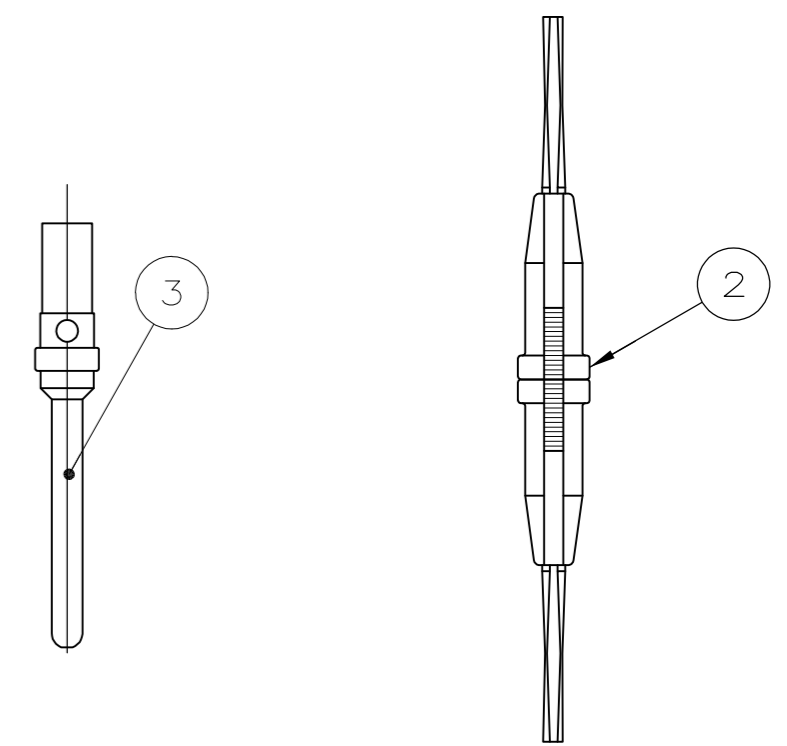

THIS DRAWING IS UNPUBLISHED. RELEASED FOR PUBLICATION
 © COPYRIGHT - By - ALL RIGHTS RESERVED.

LOC		DIST		REVISIONS			
P	LTR	DESCRIPTION	DATE	DWN	APVD		
	K	REVISED PER ECO-12-017755	15OCT12	PY	RL		

1 FOR CONNECTOR ASSEMBLIES, TE CONNECTIVITY CONTACT PART NOS. 205089-1 MUST BE ORDERED SEPARATELY. CONNECTORS WITH CONTACTS ARE SUPPLIED WITH CONTACT 205089-1

MFG'S NAME, BRAND OR LOGO AND DATE CODE MARKED, FAR SIDE

MILITARY P/N (SEE TABLE) MARKED, FAR SIDE

	OBSOLETE	205560-5	M24308/8-8F	205089-1	91067-2	205166-2	205560-5
	SUPERSEDED BY 206800-2 AND 205089-1	205560-4	M24308/8-3F	205089-1	-	205166-2	205560-4
		205560-3	M24308/4-8F	205089-1	91067-2	205166-1	205560-3
		205560-2	M24308/4-3F	205089-1	-	205166-1	205560-2
	SUPERSEDED BY 205166-1 AND 91067-2	205560-1	-	-	91067-2	205166-1	205560-1
		P/N MARKED ON PACKAGE	MILITARY P/N MARKED ON PACKAGE	3 PIN CONTACT QTY. = 25	1 INSERTION/EXTRACTION TOOL QTY. = 1	2 PLUG ASSY QTY. = 1	1 PART NUMBER

THIS DRAWING IS A CONTROLLED DOCUMENT.

DWN	P. YEAGER	11MAR09
CHK	R. LEASE	12MAR09
APVD	R. LEASE	12MAR09

TE Connectivity

AMPLIMITE, KIT,HDM-20, SERIES, PLUG, SIZE 3, 25 POSITION

SIZE	A2	CAGE CODE	00779	DRAWING NO	C=205560	RESTRICTED TO	-
SCALE	4:1	SHEET	1 of 1	REV	K		