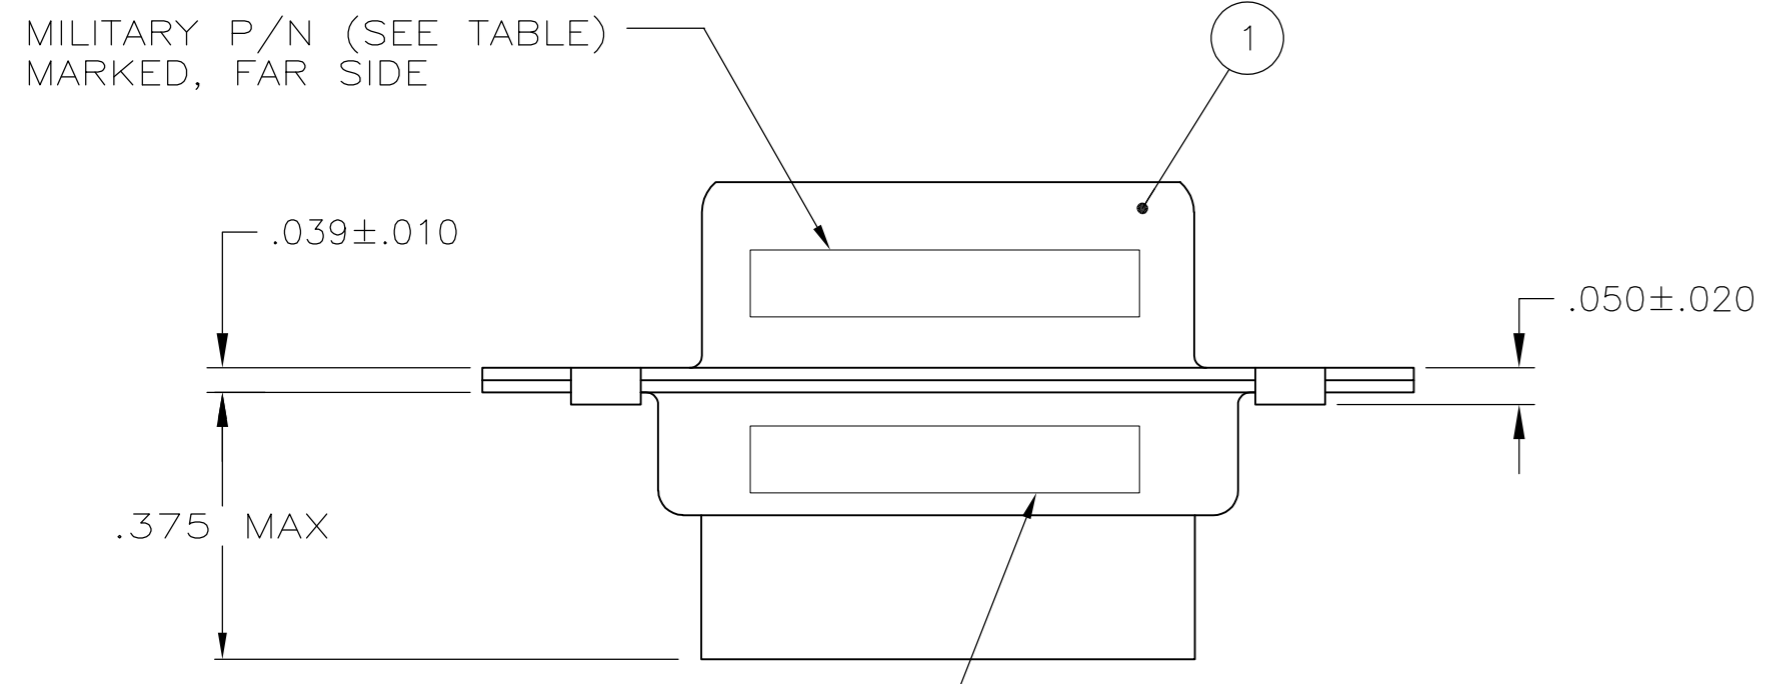

MFG'S NAME, BRAND OR LOGO AND DATE CODE MARKED, FAR SIDE

MILITARY P/N (SEE TABLE) MARKED, FAR SIDE

	OBSOLETE	205560-5	M24308/8-8F	205089-1	91067-2	205166-2	205560-5
	SUPERSEDED BY 206800-2 AND 205089-1	205560-4	M24308/8-3F	205089-1	-	205166-2	205560-4
		205560-3	M24308/4-8F	205089-1	91067-2	205166-1	205560-3
		205560-2	M24308/4-3F	205089-1	-	205166-1	205560-2
	SUPERSEDED BY 205166-1 AND 91067-2	205560-1	-	-	91067-2	205166-1	205560-1
		P/N MARKED ON PACKAGE	MILITARY P/N MARKED ON PACKAGE	3 PIN CONTACT QTY. = 25	1 INSERTION/EXTRACTION TOOL QTY. = 1	2 PLUG ASSY QTY. = 1	1 PART NUMBER

THIS DRAWING IS A CONTROLLED DOCUMENT.

DWN	P. YEAGER	11MAR09
CHK	R. LEASE	12MAR09
APVD	R. LEASE	12MAR09

TE Connectivity

AMPLIMITE, KIT,HDM-20, SERIES, PLUG, SIZE 3, 25 POSITION

SIZE	A2	CAGE CODE	00779	DRAWING NO	C=205560	RESTRICTED TO	-
SCALE	4:1	SHEET	1 of 1	REV	K		