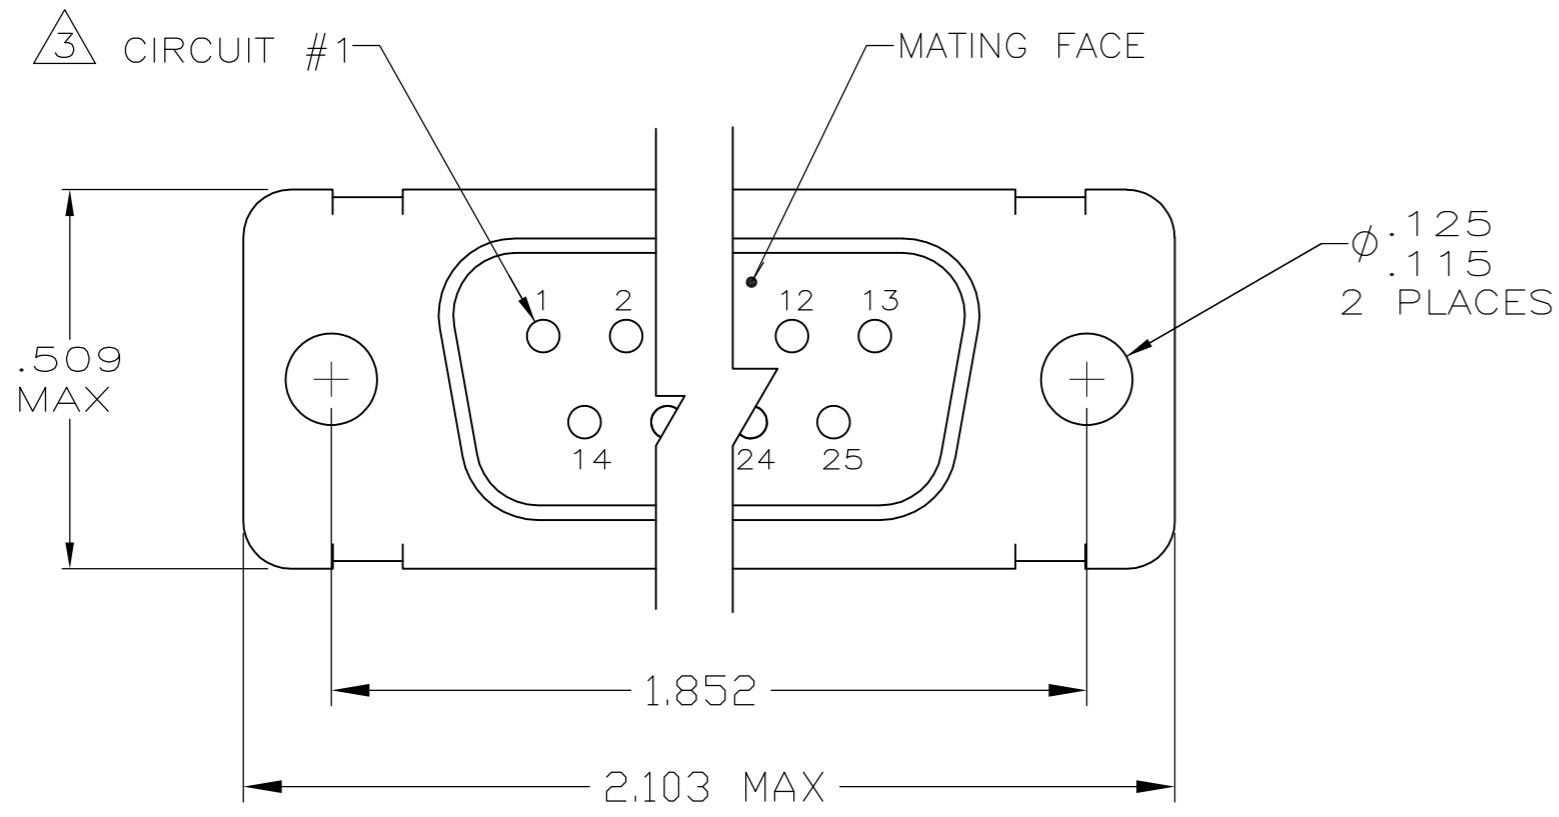

THIS DRAWING IS UNPUBLISHED. RELEASED FOR PUBLICATION
 © COPYRIGHT - By - ALL RIGHTS RESERVED.

LOC		DIST		REVISIONS			
P	LTR	DESCRIPTION	DATE	DWN	APVD		
	K	REVISED PER ECO-12-017755	15OCT12	PY	RL		

1 FOR CONNECTOR ASSEMBLIES, TE CONNECTIVITY CONTACT PART NOS. 205089-1 MUST BE ORDERED SEPARATELY. CONNECTORS WITH CONTACTS ARE SUPPLIED WITH CONTACT 205089-1

MFG'S NAME, BRAND OR LOGO AND DATE CODE MARKED, FAR SIDE

MILITARY P/N (SEE TABLE) MARKED, FAR SIDE

	OBSOLETE	205560-5	M24308/8-8F	205089-1	91067-2	205166-2	205560-5
	SUPERSEDED BY 206800-2 AND 205089-1	205560-4	M24308/8-3F	205089-1	-	205166-2	205560-4
		205560-3	M24308/4-8F	205089-1	91067-2	205166-1	205560-3
		205560-2	M24308/4-3F	205089-1	-	205166-1	205560-2
	SUPERSEDED BY 205166-1 AND 91067-2	205560-1	-	-	91067-2	205166-1	205560-1
		P/N MARKED ON PACKAGE	MILITARY P/N MARKED ON PACKAGE	3 PIN CONTACT QTY. = 25	1 INSERTION/EXTRACTION TOOL QTY. = 1	2 PLUG ASSY QTY. = 1	1 PART NUMBER

THIS DRAWING IS A CONTROLLED DOCUMENT.

DWN	P. YEAGER	11MAR09
CHK	R. LEASE	12MAR09
APVD	R. LEASE	12MAR09

TE Connectivity

AMPLIMITE, KIT,HDM-20, SERIES, PLUG, SIZE 3, 25 POSITION

SIZE	A2	CAGE CODE	00779	DRAWING NO	C=205560	RESTRICTED TO	-
SCALE	4:1	SHEET	1 of 1	REV	K		