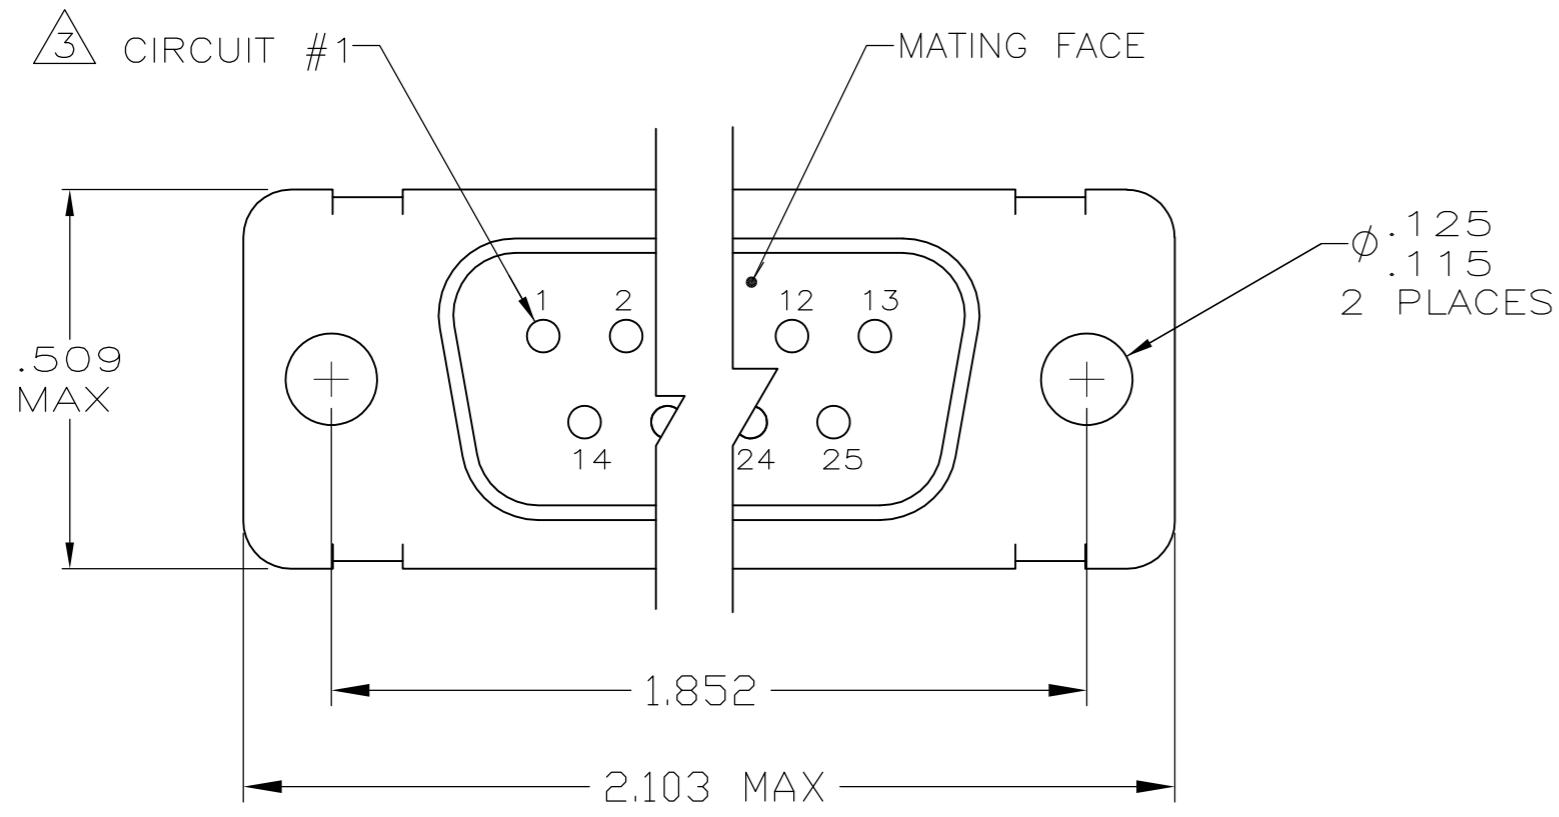

THIS DRAWING IS UNPUBLISHED. RELEASED FOR PUBLICATION
 © COPYRIGHT - By - ALL RIGHTS RESERVED.

LOC		DIST		REVISIONS			
P	LTR	DESCRIPTION	DATE	DWN	APVD		
	K	REVISED PER ECO-12-017755	15OCT12	PY	RL		

1 FOR CONNECTOR ASSEMBLIES, TE CONNECTIVITY CONTACT PART NOS. 205089-1 MUST BE ORDERED SEPARATELY. CONNECTORS WITH CONTACTS ARE SUPPLIED WITH CONTACT 205089-1

MFG'S NAME, BRAND OR LOGO AND DATE CODE MARKED, FAR SIDE

	OBSOLETE	205560-5	M24308/8-8F	205089-1	91067-2	205166-2	205560-5	
	SUPERSEDED BY 206800-2 AND 205089-1	205560-4	M24308/8-3F	205089-1	-	205166-2	205560-4	
		205560-3	M24308/4-8F	205089-1	91067-2	205166-1	205560-3	
		205560-2	M24308/4-3F	205089-1	-	205166-1	205560-2	
	SUPERSEDED BY 205166-1 AND 91067-2	205560-1	-	-	91067-2	205166-1	205560-1	
		P/N MARKED ON PACKAGE	MILITARY P/N MARKED ON PACKAGE	3 PIN CONTACT QTY. = 25	1	2 INSERTION/EXTRACTION TOOL QTY. = 1	1 PLUG ASSY QTY. = 1	PART NUMBER

THIS DRAWING IS A CONTROLLED DOCUMENT.

DWN	P. YEAGER	11MAR09
CHK	R. LEASE	12MAR09
APVD	R. LEASE	12MAR09

TE TE Connectivity

AMPLIMITE, KIT,HDM-20, SERIES, PLUG, SIZE 3, 25 POSITION

SIZE	A2	CAGE CODE	00779	DRAWING NO	C=205560	RESTRICTED TO	-
SCALE	4:1	SHEET	1 of 1	REV	K		