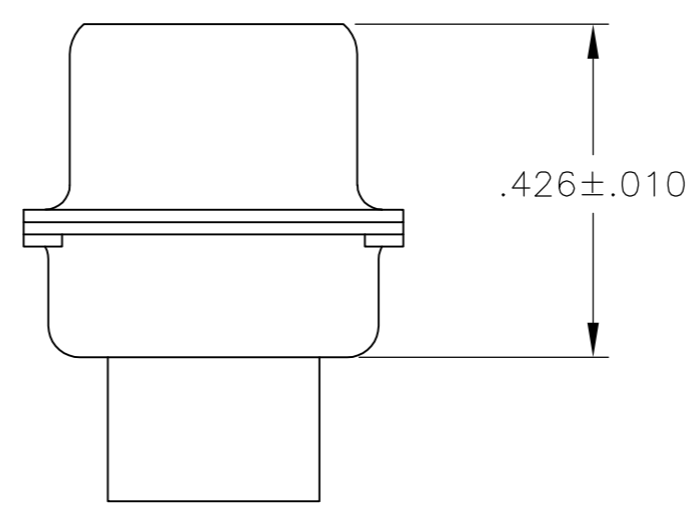

THIS DRAWING IS UNPUBLISHED. RELEASED FOR PUBLICATION
 © COPYRIGHT - By - ALL RIGHTS RESERVED.

LOC		DIST		REVISIONS			
P	LTR	DESCRIPTION	DATE	DWN	APVD		
	K	REVISED PER ECO-12-017755	15OCT12	PY	RL		

1 FOR CONNECTOR ASSEMBLIES, TE CONNECTIVITY CONTACT PART NOS. 205089-1 MUST BE ORDERED SEPARATELY. CONNECTORS WITH CONTACTS ARE SUPPLIED WITH CONTACT 205089-1

MFG'S NAME, BRAND OR LOGO AND DATE CODE MARKED, FAR SIDE

	OBSOLETE	205560-5	M24308/8-8F	205089-1	91067-2	205166-2	205560-5	
	SUPERSEDED BY 206800-2 AND 205089-1	205560-4	M24308/8-3F	205089-1	-	205166-2	205560-4	
		205560-3	M24308/4-8F	205089-1	91067-2	205166-1	205560-3	
		205560-2	M24308/4-3F	205089-1	-	205166-1	205560-2	
	SUPERSEDED BY 205166-1 AND 91067-2	205560-1	-	-	91067-2	205166-1	205560-1	
		P/N MARKED ON PACKAGE	MILITARY P/N MARKED ON PACKAGE	3 PIN CONTACT QTY. = 25	1	2 INSERTION/EXTRACTION TOOL QTY. = 1	1 PLUG ASSY QTY. = 1	PART NUMBER

THIS DRAWING IS A CONTROLLED DOCUMENT.

DWN	P. YEAGER	11MAR09
CHK	R. LEASE	12MAR09
APVD	R. LEASE	12MAR09

TE TE Connectivity

AMPLIMITE, KIT,HDM-20, SERIES, PLUG, SIZE 3, 25 POSITION

SIZE	A2	CAGE CODE	00779	DRAWING NO	C=205560	RESTRICTED TO	-
SCALE	4:1	SHEET	1 of 1	REV	K		