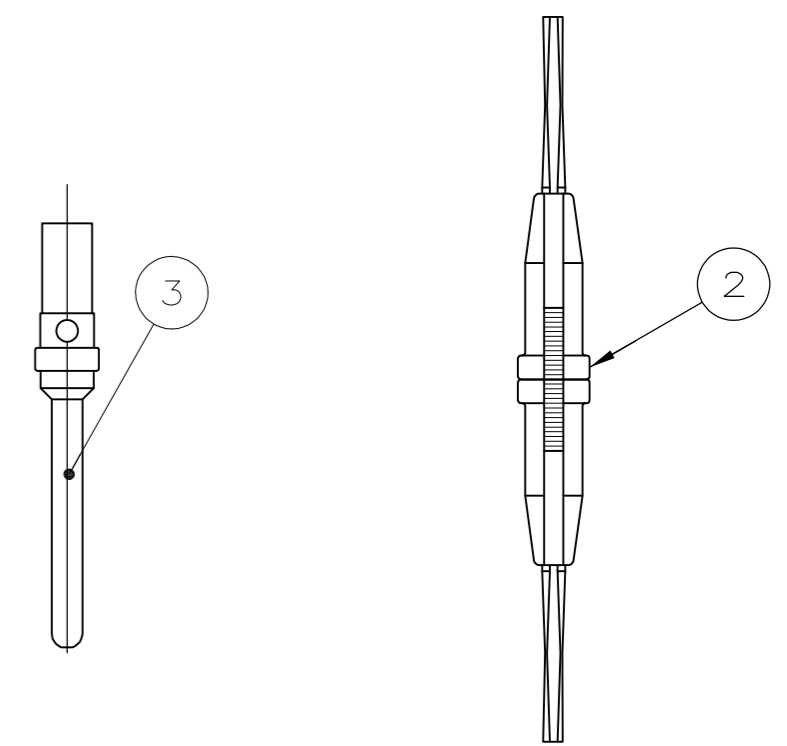

THIS DRAWING IS UNPUBLISHED. RELEASED FOR PUBLICATION
 © COPYRIGHT - By - ALL RIGHTS RESERVED.

LOC		DIST		REVISIONS			
P	LTR	DESCRIPTION	DATE	DWN	APVD		
	K	REVISED PER ECO-12-017755	15OCT12	PY	RL		

1 FOR CONNECTOR ASSEMBLIES, TE CONNECTIVITY CONTACT PART NOS. 205089-1 MUST BE ORDERED SEPARATELY. CONNECTORS WITH CONTACTS ARE SUPPLIED WITH CONTACT 205089-1

MFG'S NAME, BRAND OR LOGO AND DATE CODE MARKED, FAR SIDE

	OBSOLETE	205560-5	M24308/8-8F	205089-1	91067-2	205166-2	205560-5	
	SUPERSEDED BY 206800-2 AND 205089-1	205560-4	M24308/8-3F	205089-1	-	205166-2	205560-4	
		205560-3	M24308/4-8F	205089-1	91067-2	205166-1	205560-3	
		205560-2	M24308/4-3F	205089-1	-	205166-1	205560-2	
	SUPERSEDED BY 205166-1 AND 91067-2	205560-1	-	-	91067-2	205166-1	205560-1	
		P/N MARKED ON PACKAGE	MILITARY P/N MARKED ON PACKAGE	3 PIN CONTACT QTY. = 25	1	2 INSERTION/EXTRACTION TOOL QTY. = 1	1 PLUG ASSY QTY. = 1	PART NUMBER

THIS DRAWING IS A CONTROLLED DOCUMENT.

DWN	P. YEAGER	11MAR09
CHK	R. LEASE	12MAR09
APVD	R. LEASE	12MAR09

TE TE Connectivity

AMPLIMITE, KIT,HDM-20, SERIES, PLUG, SIZE 3, 25 POSITION

SIZE	A2	CAGE CODE	00779	DRAWING NO	C=205560	RESTRICTED TO	-
SCALE	4:1	SHEET	1 of 1	REV	K		