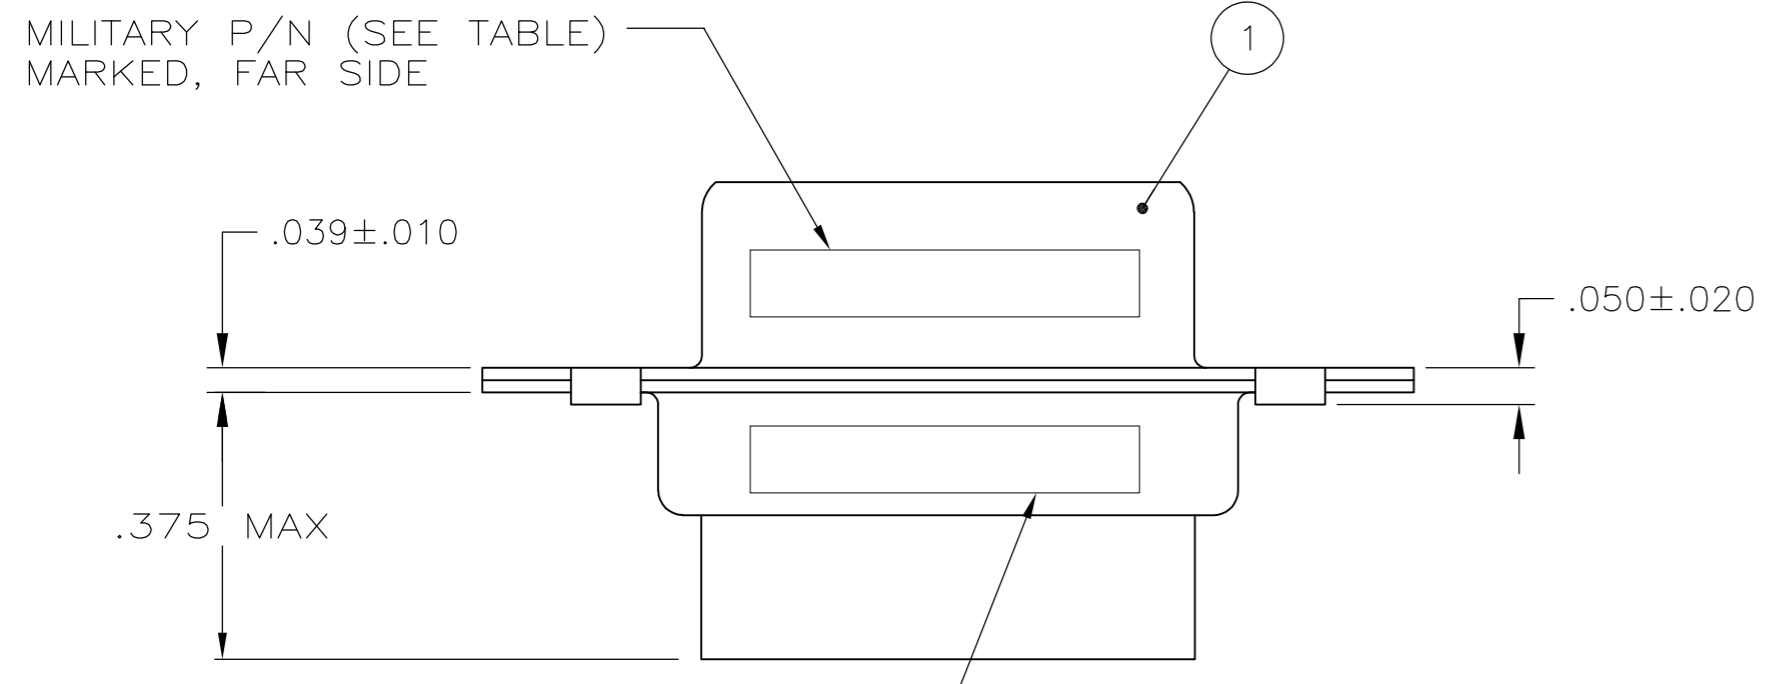

MFG'S NAME, BRAND OR LOGO AND DATE CODE MARKED, FAR SIDE

	OBSOLETE	205560-5	M24308/8-8F	205089-1	91067-2	205166-2	205560-5	
	SUPERSEDED BY 206800-2 AND 205089-1	205560-4	M24308/8-3F	205089-1	-	205166-2	205560-4	
		205560-3	M24308/4-8F	205089-1	91067-2	205166-1	205560-3	
		205560-2	M24308/4-3F	205089-1	-	205166-1	205560-2	
	SUPERSEDED BY 205166-1 AND 91067-2	205560-1	-	-	91067-2	205166-1	205560-1	
		P/N MARKED ON PACKAGE	MILITARY P/N MARKED ON PACKAGE	3 PIN CONTACT QTY. = 25	1	2 INSERTION/EXTRACTION TOOL QTY. = 1	1 PLUG ASSY QTY. = 1	PART NUMBER

THIS DRAWING IS A CONTROLLED DOCUMENT.

DWN	P. YEAGER	11MAR09
CHK	R. LEASE	12MAR09
APVD	R. LEASE	12MAR09

TE TE Connectivity

AMPLIMITE, KIT,HDM-20, SERIES, PLUG, SIZE 3, 25 POSITION

SIZE	A2	CAGE CODE	00779	DRAWING NO	C=205560	RESTRICTED TO	-
SCALE	4:1	SHEET	1 of 1	REV	K		