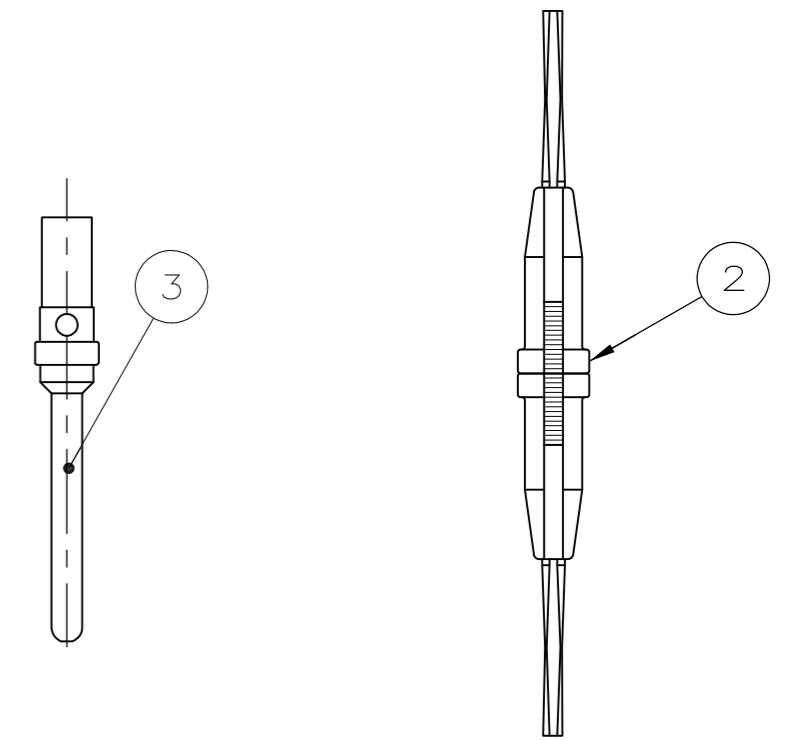

1 FOR CONNECTOR ASSEMBLIES, TE CONTACT PART NOS. 205089-1 MUST BE ORDERED SEPARATELY. CONNECTORS WITH CONTACTS ARE SUPPLIED WITH CONTACT 205089-1

	OBSOLETE	205562-5	M24308/8-9F	205089-1	91067-2	205168-2	205562-5	
	SUPERSEDED BY 206802-2 AND 205089-1	205562-4	M24308/8-4F	205089-1	-	205168-2	205562-4	
		205562-3	M24308/4-9F	205089-1	91067-2	205168-1	205562-3	
		205562-2	M24308/4-4F	205089-1	-	205168-1	205562-2	
	SUPERSEDED BY 205168-1 AND 91067-2	205562-1	-	-	91067-2	205168-1	205562-1	
			TE P/N MARKED ON PACKAGE	MILITARY P/N MARKED ON PACKAGE	3 PIN CONTACT QTY. = 37	1 INSERTION/EXTRACTION TOOL QTY. = 1	1 PLUG ASSY QTY. = 1	PART NUMBER

SIZE	A2	CAGE CODE	00779	DRAWING NO	C=205562	RESTRICTED TO	-
SCALE	4:1	SHEET	1 of 1	REV	K		

CUSTOMER DRAWING

X-ON Electronics

Largest Supplier of Electrical and Electronic Components

Click to view similar products for [D-Sub MIL Spec Connectors](#) category: