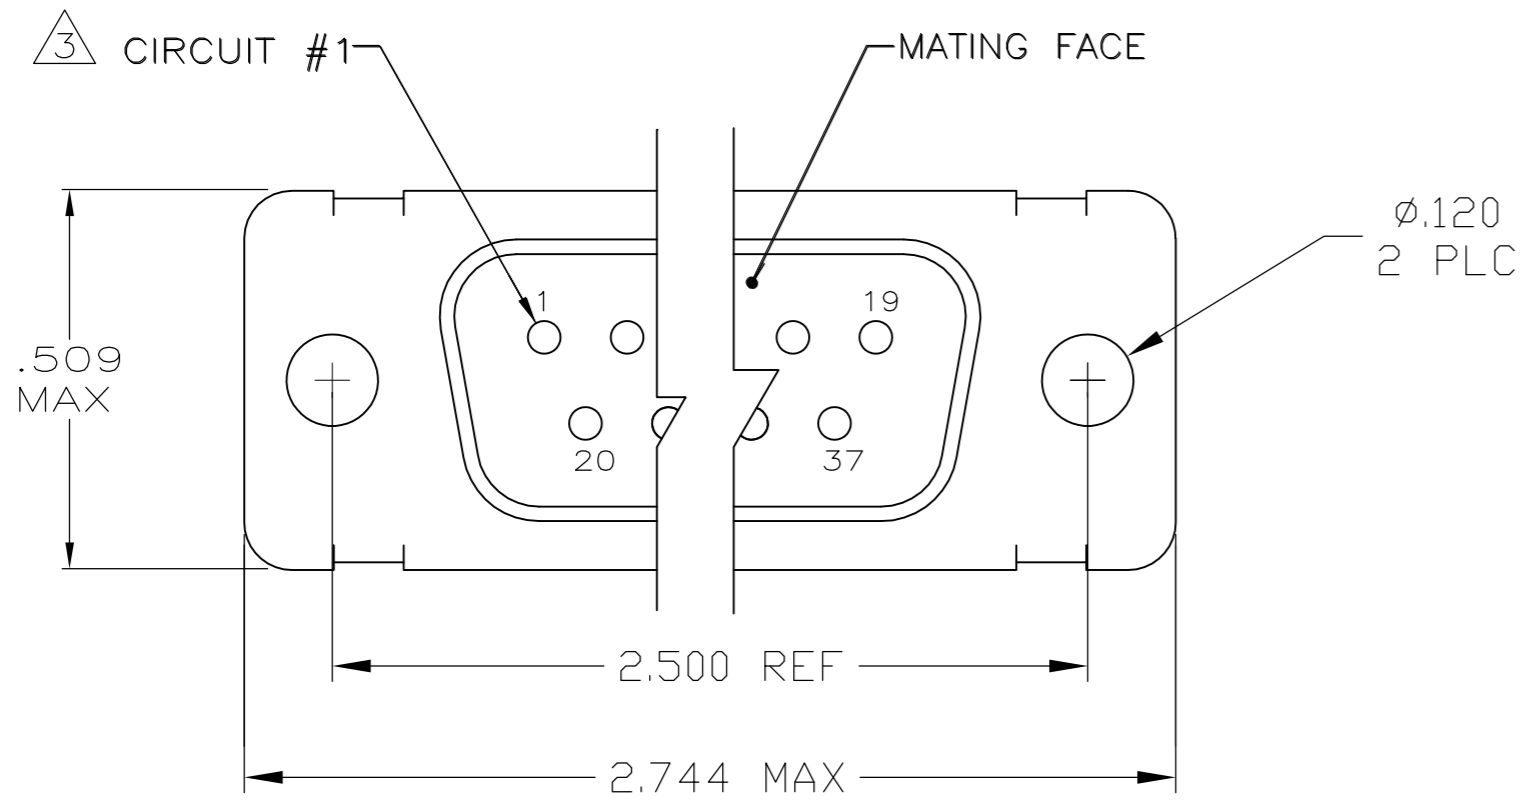

1 FOR CONNECTOR ASSEMBLIES, TE CONTACT PART NOS. 205089-1 MUST BE ORDERED SEPARATELY. CONNECTORS WITH CONTACTS ARE SUPPLIED WITH CONTACT 205089-1

	OBSOLETE	205562-5	M24308/8-9F	205089-1	91067-2	205168-2	205562-5	
	SUPERSEDED BY 206802-2 AND 205089-1	205562-4	M24308/8-4F	205089-1	-	205168-2	205562-4	
		205562-3	M24308/4-9F	205089-1	91067-2	205168-1	205562-3	
		205562-2	M24308/4-4F	205089-1	-	205168-1	205562-2	
	SUPERSEDED BY 205168-1 AND 91067-2	205562-1	-	-	91067-2	205168-1	205562-1	
			TE P/N MARKED ON PACKAGE	MILITARY P/N MARKED ON PACKAGE	3 PIN CONTACT QTY. = 37	1 INSERTION/EXTRACTION TOOL QTY. = 1	1 PLUG ASSY QTY. = 1	PART NUMBER

SIZE	A2	CAGE CODE	00779	DRAWING NO	C=205562	RESTRICTED TO	-
SCALE	4:1	SHEET	1 of 1	REV	K		

CUSTOMER DRAWING

X-ON Electronics

Largest Supplier of Electrical and Electronic Components

Click to view similar products for [D-Sub MIL Spec Connectors](#) category: