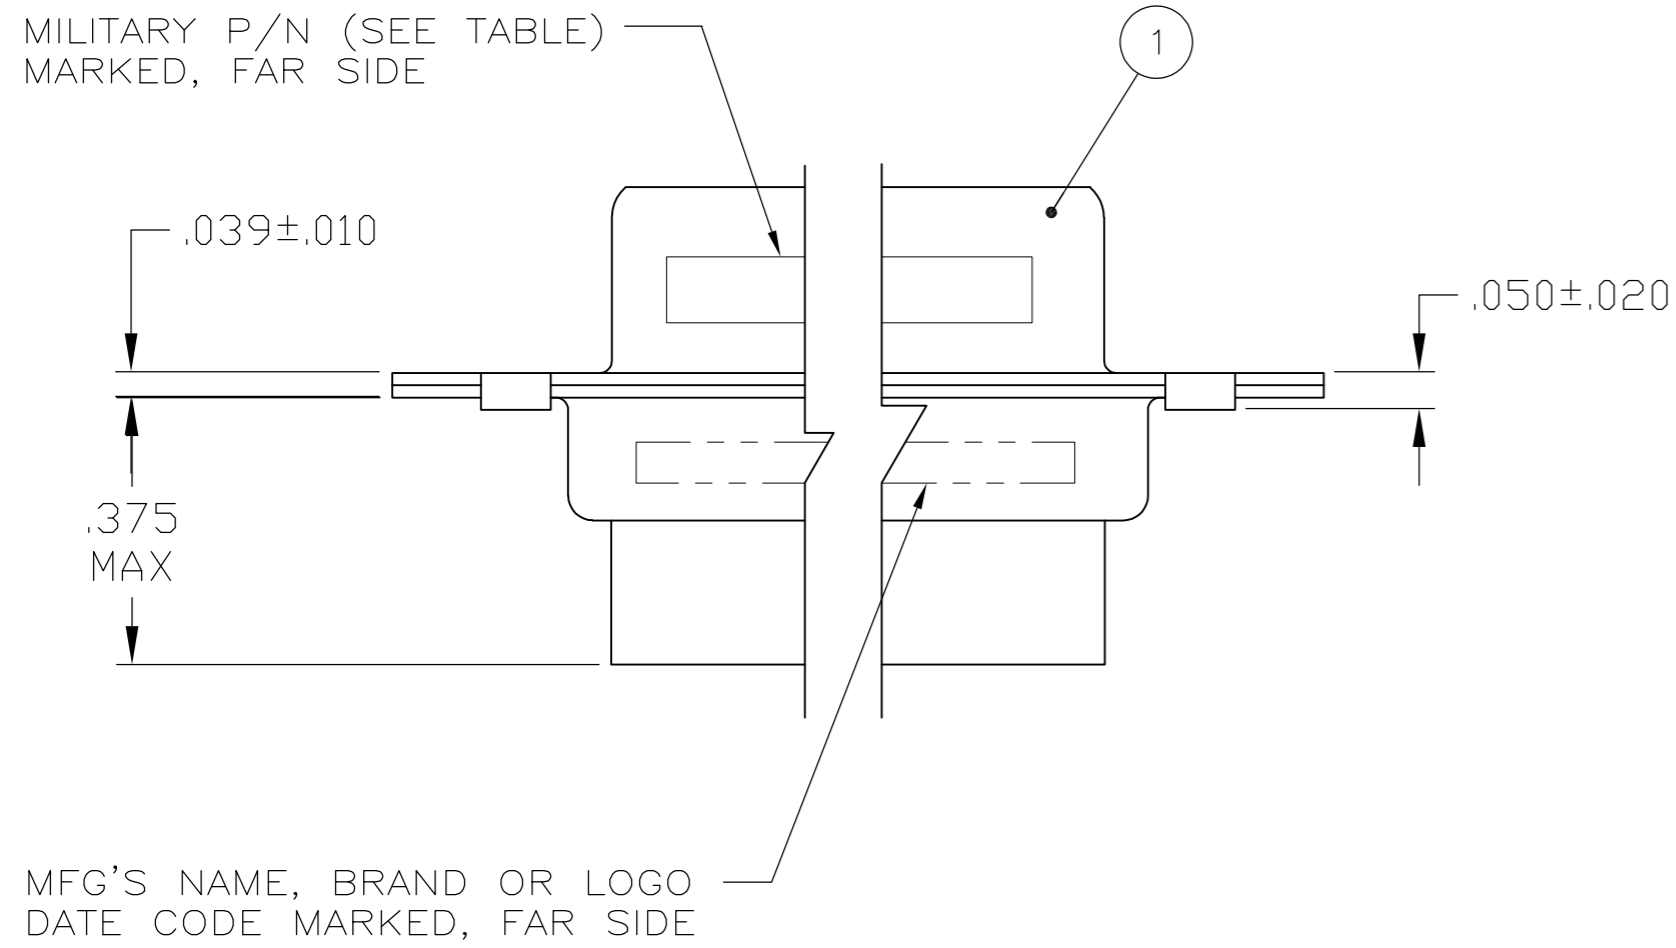

1 FOR CONNECTOR ASSEMBLIES, TE CONTACT PART NOS. 205089-1 MUST BE ORDERED SEPARATELY. CONNECTORS WITH CONTACTS ARE SUPPLIED WITH CONTACT 205089-1

	OBSOLETE	205562-5	M24308/8-9F	205089-1	91067-2	205168-2	205562-5	
	SUPERSEDED BY 206802-2 AND 205089-1	205562-4	M24308/8-4F	205089-1	-	205168-2	205562-4	
		205562-3	M24308/4-9F	205089-1	91067-2	205168-1	205562-3	
		205562-2	M24308/4-4F	205089-1	-	205168-1	205562-2	
	SUPERSEDED BY 205168-1 AND 91067-2	205562-1	-	-	91067-2	205168-1	205562-1	
			TE P/N MARKED ON PACKAGE	MILITARY P/N MARKED ON PACKAGE	3 PIN CONTACT QTY. = 37	1 INSERTION/EXTRACTION TOOL QTY. = 1	1 PLUG ASSY QTY. = 1	PART NUMBER

SIZE	A2	CAGE CODE	00779	DRAWING NO	C=205562	RESTRICTED TO	-
SCALE	4:1	SHEET	1 of 1	REV	K		

CUSTOMER DRAWING

X-ON Electronics

Largest Supplier of Electrical and Electronic Components

Click to view similar products for [D-Sub MIL Spec Connectors](#) category: