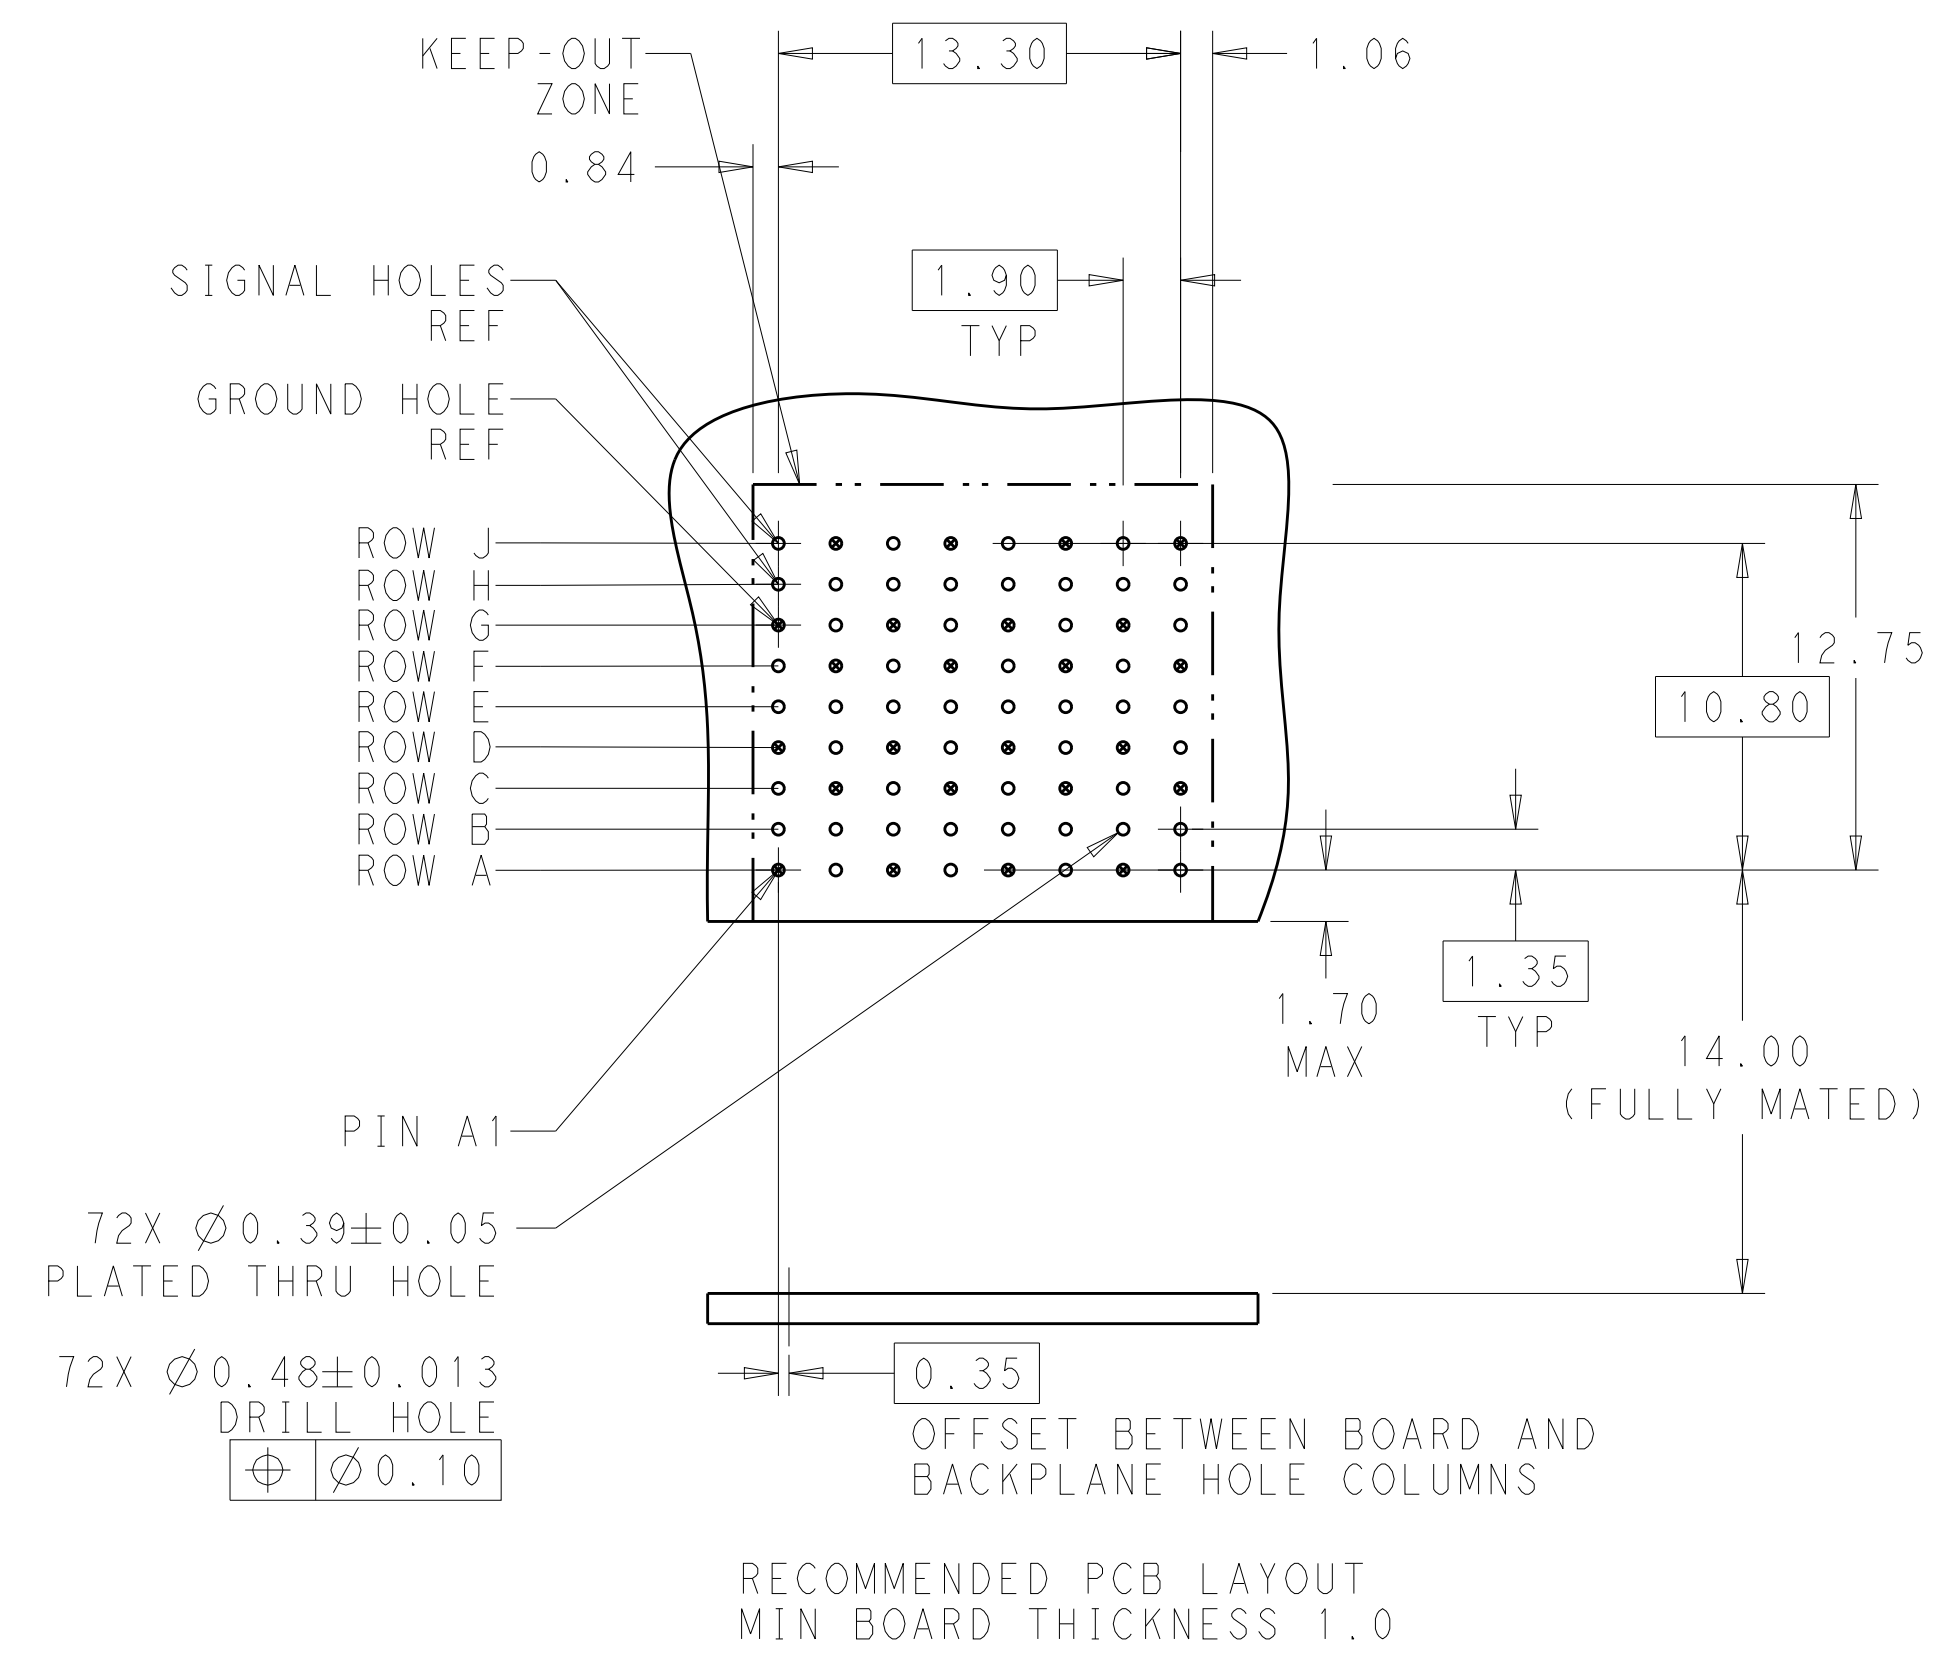

LOC		DIST		REVISIONS			
AD	00	P	LTN	DESCRIPTION	DATE	DWN	APVD
		F1		REVISED PER ECO-14-018035	11MAR2015	AP	DD

⚠ MATERIAL:  
 HOUSING: LCP, GLASS FILLED, UL94V-0.  
 TERMINALS: HIGH PERFORMANCE COPPER ALLOY.

⚠ FINISH:  
 30µ" SELECTIVE GOLD IN CONTACT AREA. SELECTIVE TIN  
 ON PCB TAILS, NICKEL OVERALL.

SCALE 4:1

REFER TO WWW.TE.COM  
 FOR PRODUCT AVAILABILITY

NONE	⚠	2057693-1
KEY POSITION	FINISH	PART NUMBER

THIS DRAWING IS A CONTROLLED DOCUMENT.		DWN: D. HUMBERT 04FEB2011		NAME: IMPACT, 3 PAIR, DAUGHTERCARD 8 COLUMN, UNGUIDED, SIGNAL MODULE, 0.39 EYELET
DIMENSIONS:		CHK: D. DIXON 04FEB2011		
TOLERANCES UNLESS OTHERWISE SPECIFIED:		APVD: D. DIXON 04FEB2011		
mm		PRODUCT SPEC		
0 PLC ± 1 PLC ±0.2 2 PLC ±0.13 3 PLC ± 4 PLC ± ANGLES ±		APPLICATION SPEC	SIZE: A1	CAGE CODE: 2057693
MATERIAL: ⚠		FINISH: SEE TABLE	WEIGHT: -	RESTRICTED TO: -
		CUSTOMER DRAWING	SCALE: 6:1	SHEET: 1 OF 1