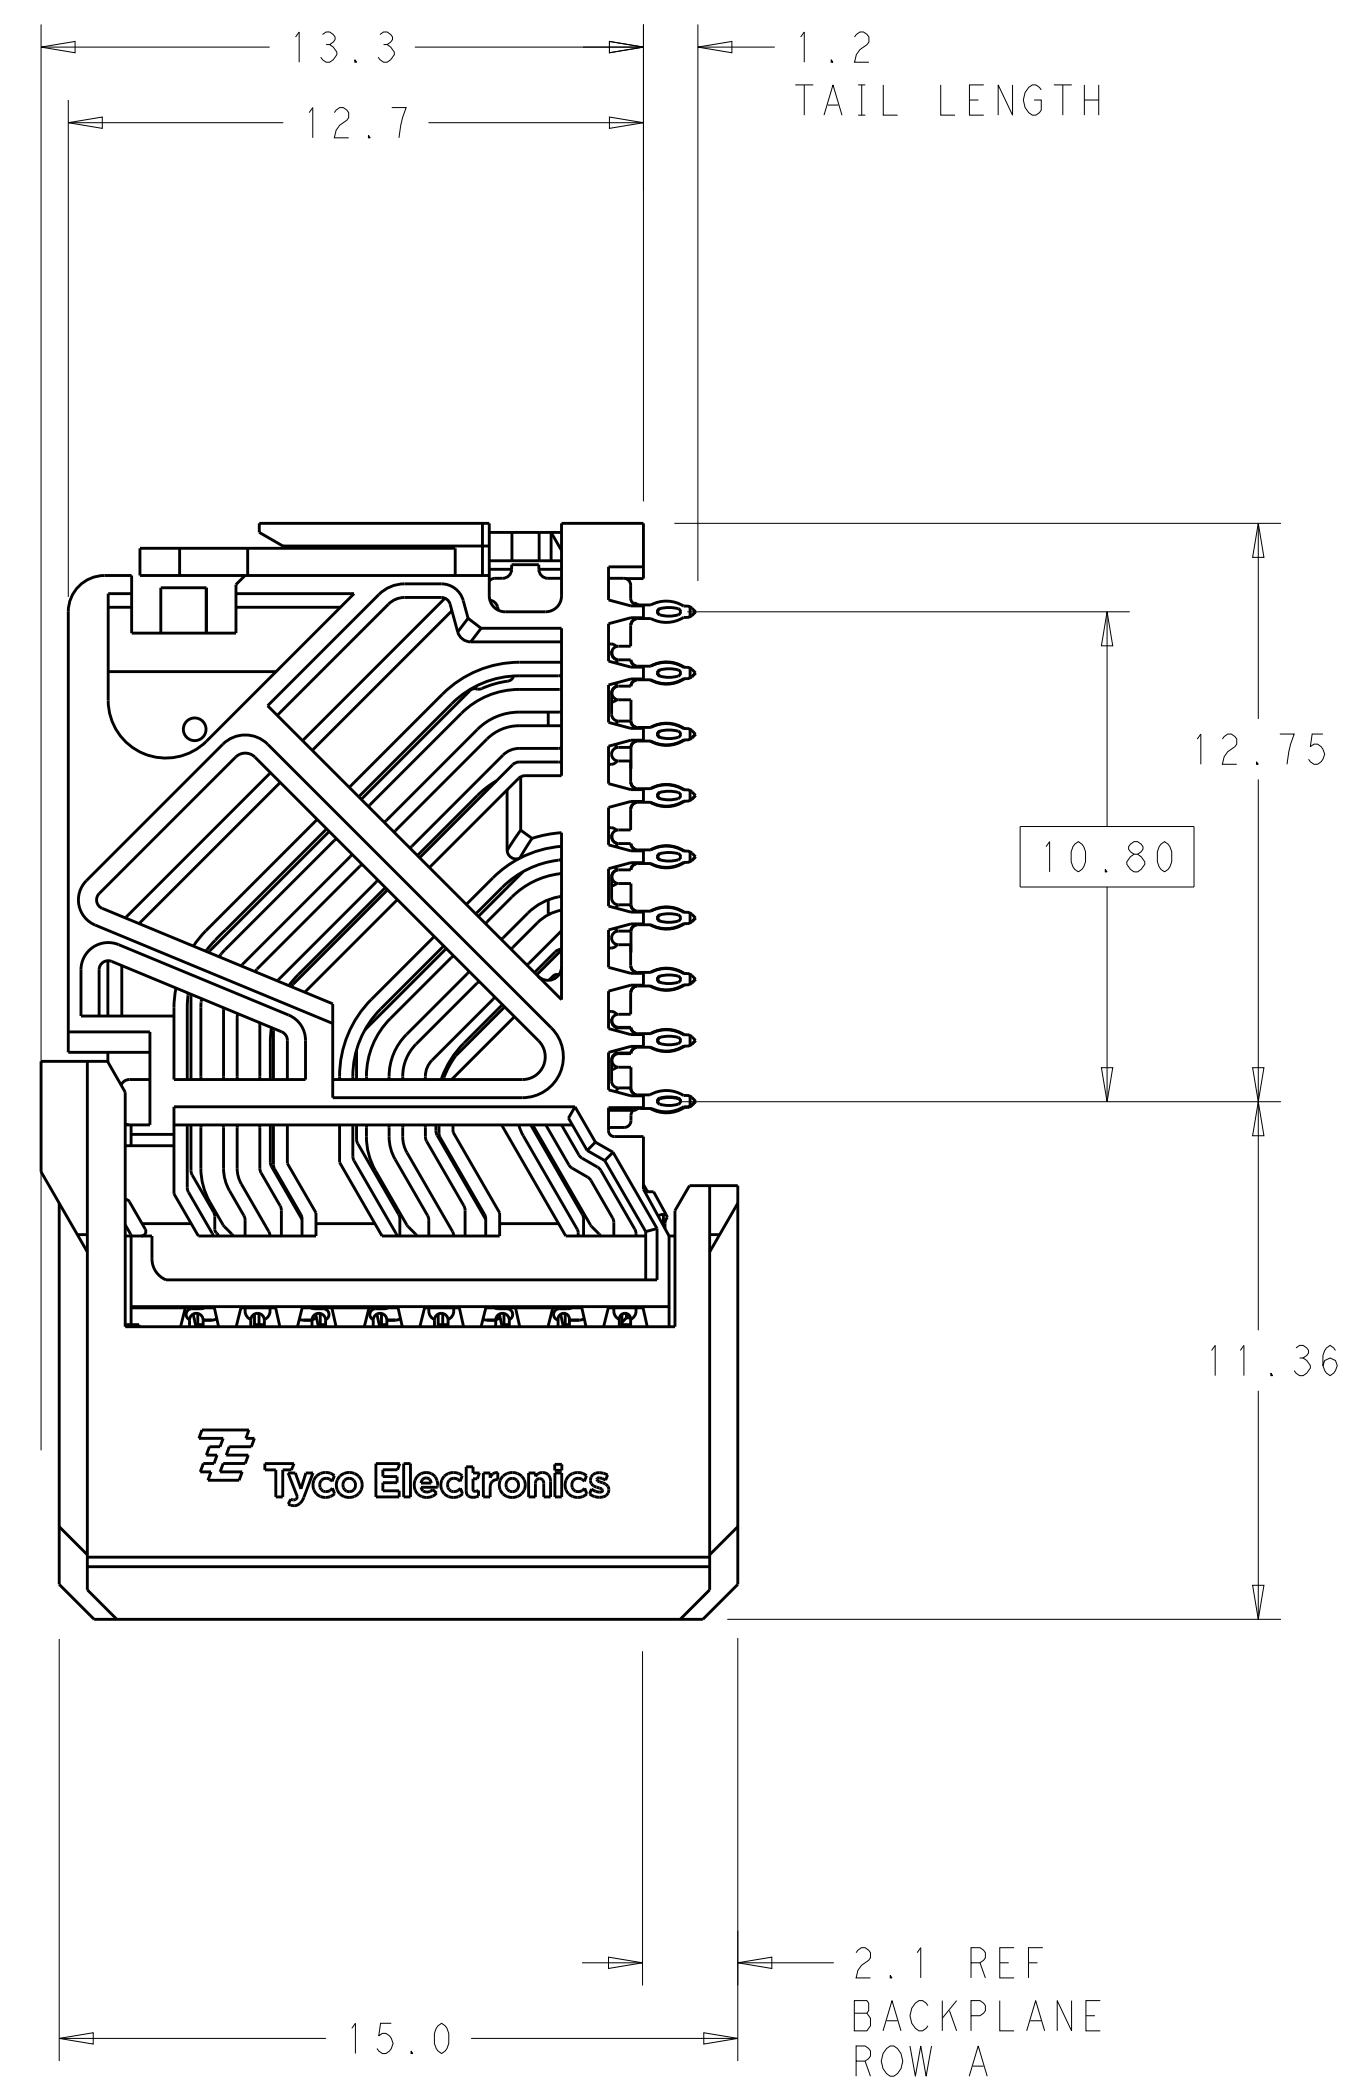

LOC		DIST		REVISIONS			
AD	00	P	LTN	DESCRIPTION	DATE	DWN	APVD
		F1		REVISED PER ECO-14-018035	11MAR2015	AP	DD

⚠ MATERIAL:  
 HOUSING: LCP, GLASS FILLED, UL94V-0.  
 TERMINALS: HIGH PERFORMANCE COPPER ALLOY.

⚠ FINISH:  
 30µ" SELECTIVE GOLD IN CONTACT AREA. SELECTIVE TIN  
 ON PCB TAILS, NICKEL OVERALL.

SCALE 4:1

REFER TO WWW.TE.COM  
 FOR PRODUCT AVAILABILITY

NONE	⚠	2057693-1
KEY POSITION	FINISH	PART NUMBER

THIS DRAWING IS A CONTROLLED DOCUMENT.		DWN: D. HUMBERT 04FEB2011		NAME: IMPACT, 3 PAIR, DAUGHTERCARD 8 COLUMN, UNGUIDED, SIGNAL MODULE, 0.39 EYELET
DIMENSIONS:		CHK: D. DIXON 04FEB2011		
TOLERANCES UNLESS OTHERWISE SPECIFIED:		APVD: D. DIXON 04FEB2011		
mm		PRODUCT SPEC		
0 PLC ± 1 PLC ±0.2 2 PLC ±0.13 3 PLC ± 4 PLC ± ANGLES ±		APPLICATION SPEC	SIZE: A1	CAGE CODE: 2057693
MATERIAL: ⚠		FINISH: SEE TABLE	WEIGHT: -	RESTRICTED TO: -
		CUSTOMER DRAWING	SCALE: 6:1	SHEET: 1 OF 1