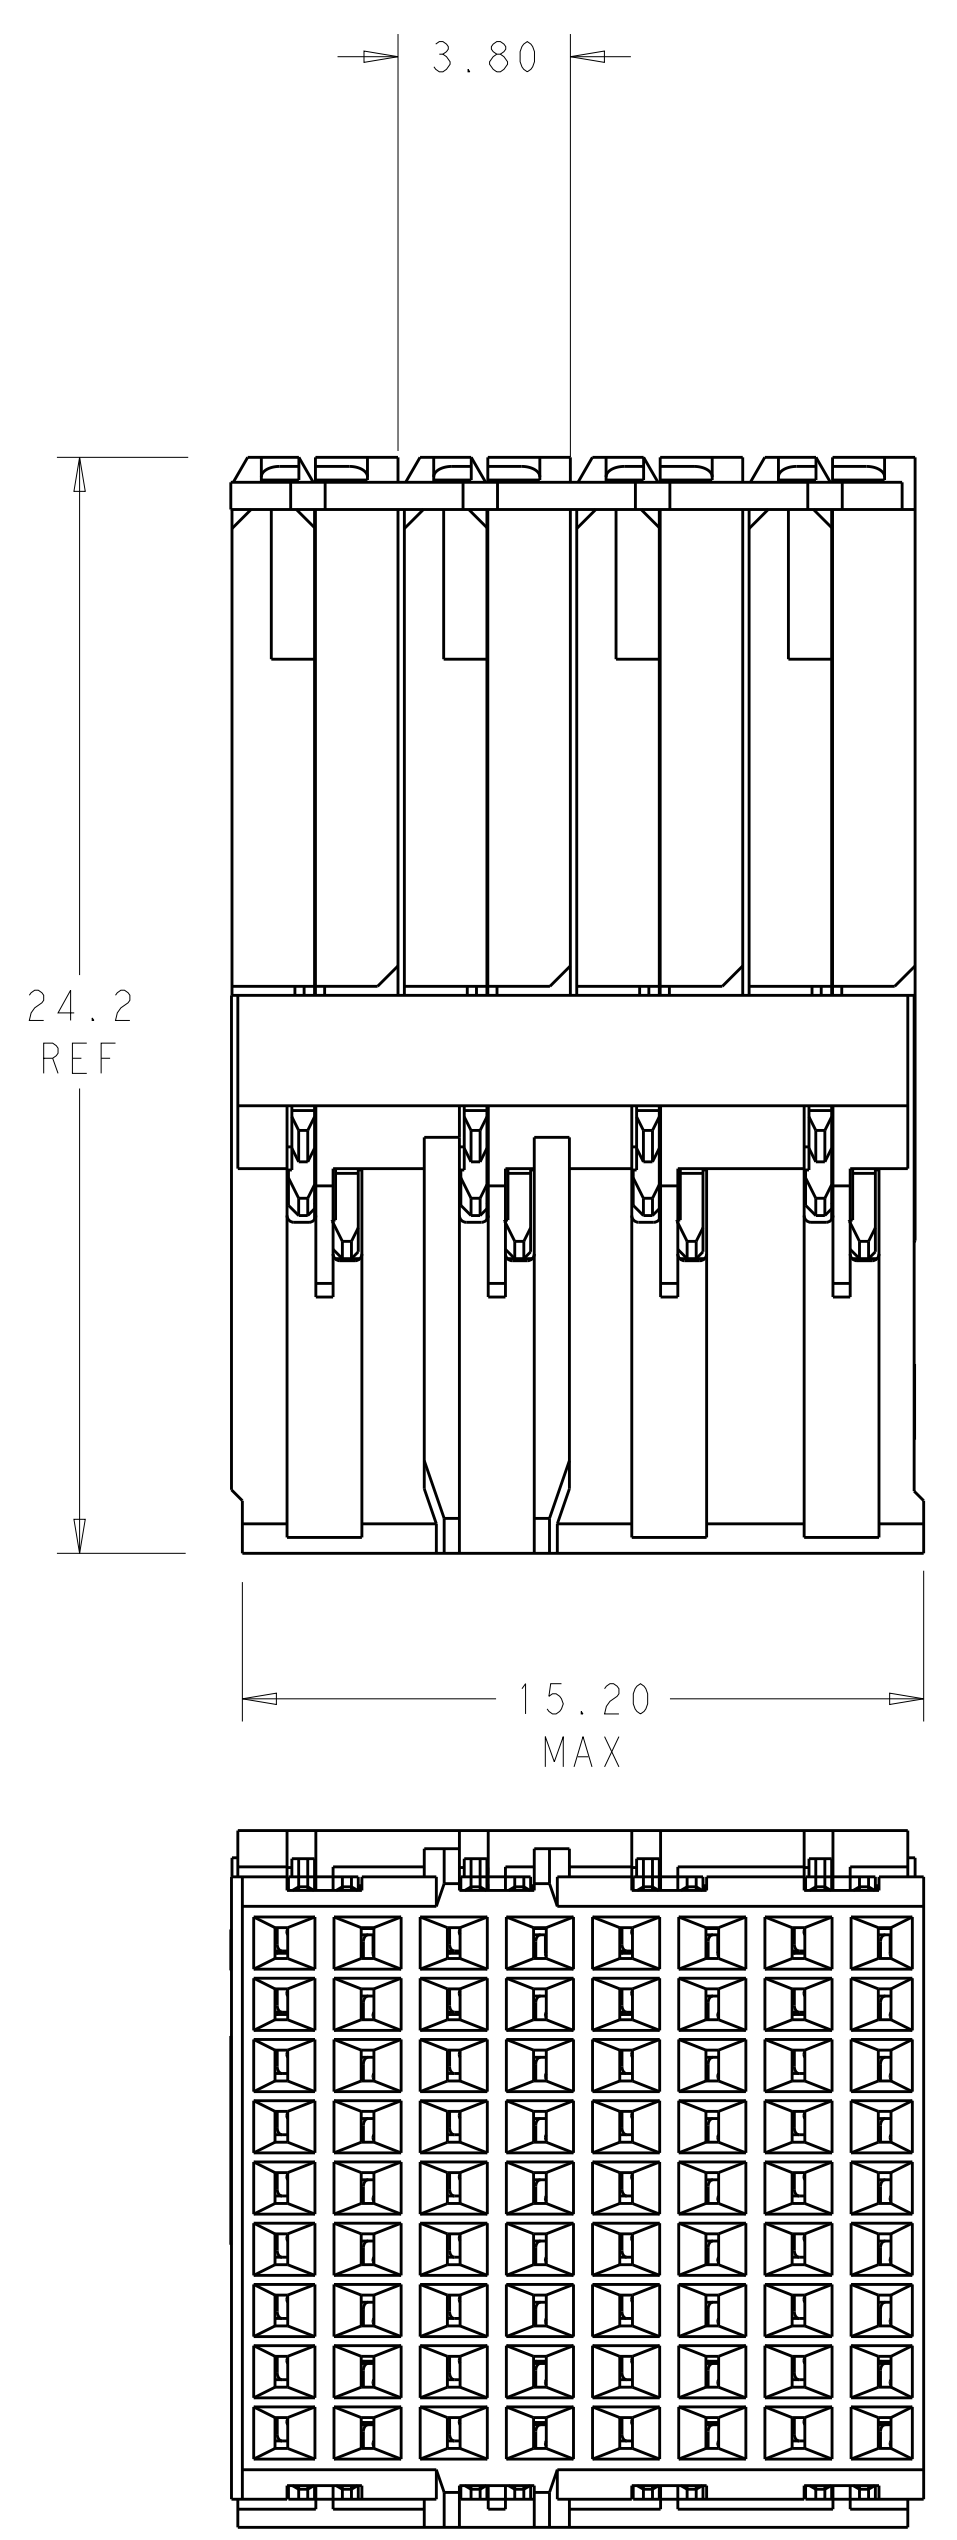

LOC		DIST		REVISIONS			
AD	00	P	LTN	DESCRIPTION	DATE	DWN	APVD
		F1		REVISED PER ECO-14-018035	11MAR2015	AP	DD

⚠ MATERIAL:  
 HOUSING: LCP, GLASS FILLED, UL94V-0.  
 TERMINALS: HIGH PERFORMANCE COPPER ALLOY.

⚠ FINISH:  
 30µ" SELECTIVE GOLD IN CONTACT AREA. SELECTIVE TIN  
 ON PCB TAILS, NICKEL OVERALL.

SCALE 4:1

REFER TO WWW.TE.COM  
 FOR PRODUCT AVAILABILITY

NONE	⚠	2057693-1
KEY POSITION	FINISH	PART NUMBER

THIS DRAWING IS A CONTROLLED DOCUMENT.		DWN: D. HUMBERT 04FEB2011		NAME: IMPACT, 3 PAIR, DAUGHTERCARD 8 COLUMN, UNGUIDED, SIGNAL MODULE, 0.39 EYELET
DIMENSIONS:		CHK: D. DIXON 04FEB2011		
TOLERANCES UNLESS OTHERWISE SPECIFIED:		APVD: D. DIXON 04FEB2011		
mm		PRODUCT SPEC		
0 PLC ± 1 PLC ±0.2 2 PLC ±0.13 3 PLC ± 4 PLC ± ANGLES ±		APPLICATION SPEC	SIZE: A1	CAGE CODE: 2057693
MATERIAL: ⚠		FINISH: SEE TABLE	WEIGHT: -	RESTRICTED TO: -
		CUSTOMER DRAWING	SCALE: 6:1	SHEET: 1 OF 1