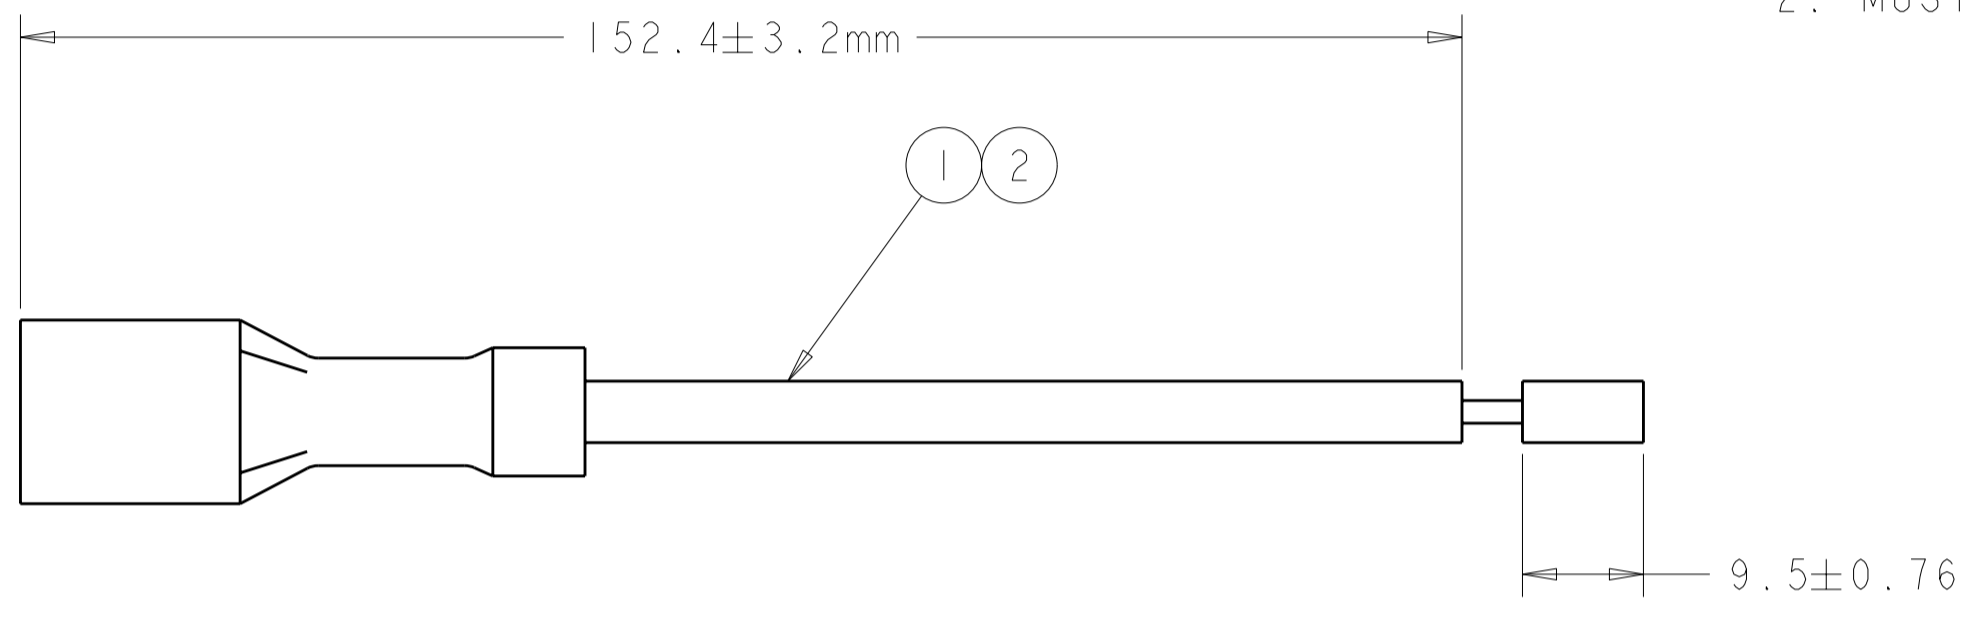

NOTES:

- ⚠ MATERIALS AND FINISH:
 - HOUSING: NYLON 66, COLOR: RED
 - CONTACT: COPPER ALLOY, FINISH: Sn OVER Ni
- 2. MUST COMPLY WITH DIRECTIVE 2002/95/EC (ROHS)

1 POS CONNECTOR

SCALE 3:1

RED	2058102-2
BLACK	2058102-1
WIRE COLOR	PART NO.

<small>THIS DRAWING IS A CONTROLLED DOCUMENT FOR TYCO ELECTRONICS CORPORATION. IT IS SUBJECT TO CHANGE AND THE CONTROLLING ENGINEERING ORGANIZATION SHOULD BE CONTACTED FOR THE LATEST REVISION.</small>		DWN S. FISHER 03MAR2008 CHK C. GINGRICH 03MAR2008 APVD -	Tyco Electronics Harrisburg, PA 17105-3608
DIMENSIONS: mm 	TOLERANCES UNLESS OTHERWISE SPECIFIED: 0 PLC ±- 1 PLC ±0.5 2 PLC ±0.13 3 PLC ±- 4 PLC ±- ANGLES ±- FINISH	PRODUCT SPEC - APPLICATION SPEC - WEIGHT -	NAME ASSEMBLY ULTRA FAST-ON, 18 AWG SIZE A2 CAGE CODE 00779 DRAWING NO. C-2058102 RESTRICTED TO -
MATERIAL ⚠		CUSTOMER DRAWING	SCALE 4:1 SHEET 1 OF 1 REV A