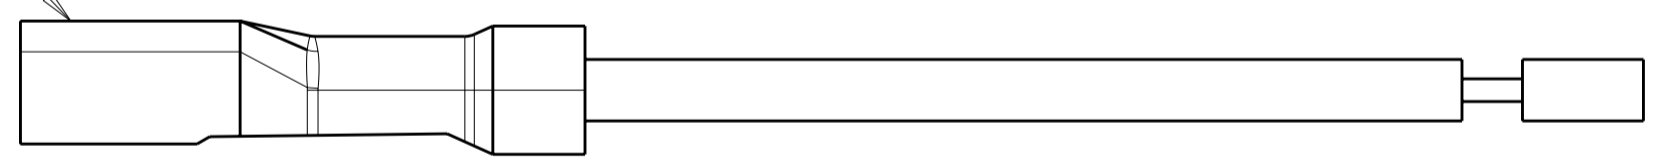

NOTES:

- ⚠ MATERIALS AND FINISH:
 - HOUSING: NYLON 66, COLOR: RED
 - CONTACT: COPPER ALLOY, FINISH: Sn OVER Ni
- 2. MUST COMPLY WITH DIRECTIVE 2002/95/EC (ROHS)

1 POS CONNECTOR

SCALE 3:1

RED	2058102-2
BLACK	2058102-1
WIRE COLOR	PART NO.

<small>THIS DRAWING IS A CONTROLLED DOCUMENT FOR TYCO ELECTRONICS CORPORATION. IT IS SUBJECT TO CHANGE AND THE CONTROLLING ENGINEERING ORGANIZATION SHOULD BE CONTACTED FOR THE LATEST REVISION.</small>		DWN S. FISHER 03MAR2008 CHK C. GINGRICH 03MAR2008 APVD -	Tyco Electronics Harrisburg, PA 17105-3608
DIMENSIONS: mm 	TOLERANCES UNLESS OTHERWISE SPECIFIED: 0 PLC ±- 1 PLC ±0.5 2 PLC ±0.13 3 PLC ±- 4 PLC ±- ANGLES ±- FINISH	PRODUCT SPEC - APPLICATION SPEC - WEIGHT -	NAME ASSEMBLY ULTRA FAST-ON, 18 AWG SIZE A2 CAGE CODE 00779 DRAWING NO. C-2058102 RESTRICTED TO -
MATERIAL ⚠		CUSTOMER DRAWING	SCALE 4:1 SHEET 1 OF 1 REV A