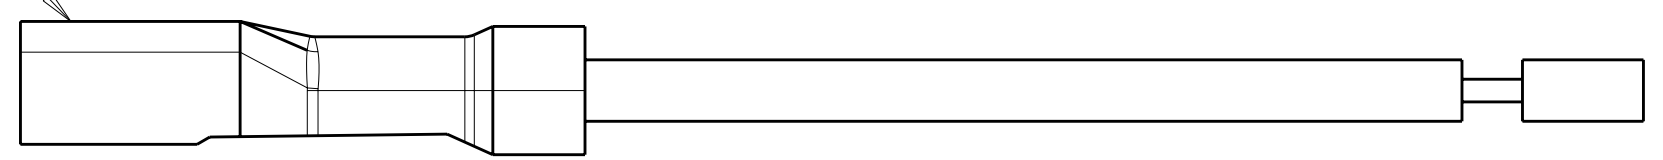

NOTES:

- 1 MATERIALS AND FINISH:
 - HOUSING: NYLON 66, COLOR: RED
 - CONTACT: COPPER ALLOY, FINISH: Sn OVER Ni
- 2. MUST COMPLY WITH DIRECTIVE 2002/95/EC (ROHS)

1 POS CONNECTOR

SCALE 3:1

RED	2058102-2
BLACK	2058102-1
WIRE COLOR	PART NO.