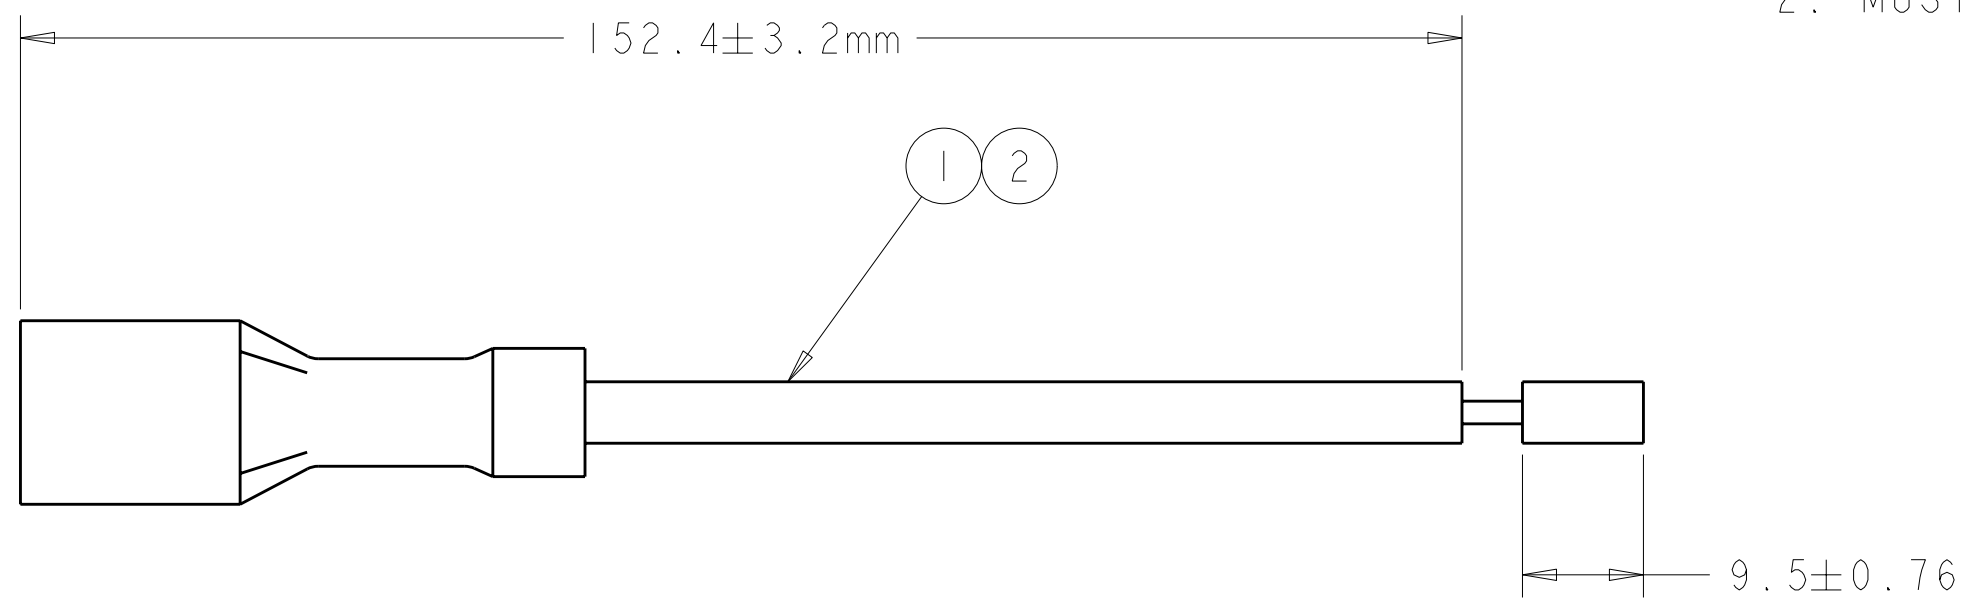

NOTES:

- 1 MATERIALS AND FINISH:
 - HOUSING: NYLON 66, COLOR: RED
 - CONTACT: COPPER ALLOY, FINISH: Sn OVER Ni
- 2. MUST COMPLY WITH DIRECTIVE 2002/95/EC (ROHS)

1 POS CONNECTOR

SCALE 3:1

RED	2058102-2
BLACK	2058102-1
WIRE COLOR	PART NO.

<small>THIS DRAWING IS A CONTROLLED DOCUMENT FOR TYCO ELECTRONICS CORPORATION. IT IS SUBJECT TO CHANGE AND THE CONTROLLING ENGINEERING ORGANIZATION SHOULD BE CONTACTED FOR THE LATEST REVISION.</small>		DWN S. FISHER 03MAR2008 CHK C. GINGRICH 03MAR2008 APVD -	Tyco Electronics Harrisburg, PA 17105-3608
DIMENSIONS: mm 	TOLERANCES UNLESS OTHERWISE SPECIFIED: 0 PLC ± 1 PLC ±0.5 2 PLC ±0.13 3 PLC ± 4 PLC ± ANGLES ± FINISH	PRODUCT SPEC - APPLICATION SPEC - WEIGHT -	NAME ASSEMBLY ULTRA FAST-ON, 18 AWG SIZE A2 CAGE CODE 00779 DRAWING NO. 2058102 RESTRICTED TO -
MATERIAL		CUSTOMER DRAWING	SCALE 4:1 SHEET 1 OF 1 REV A