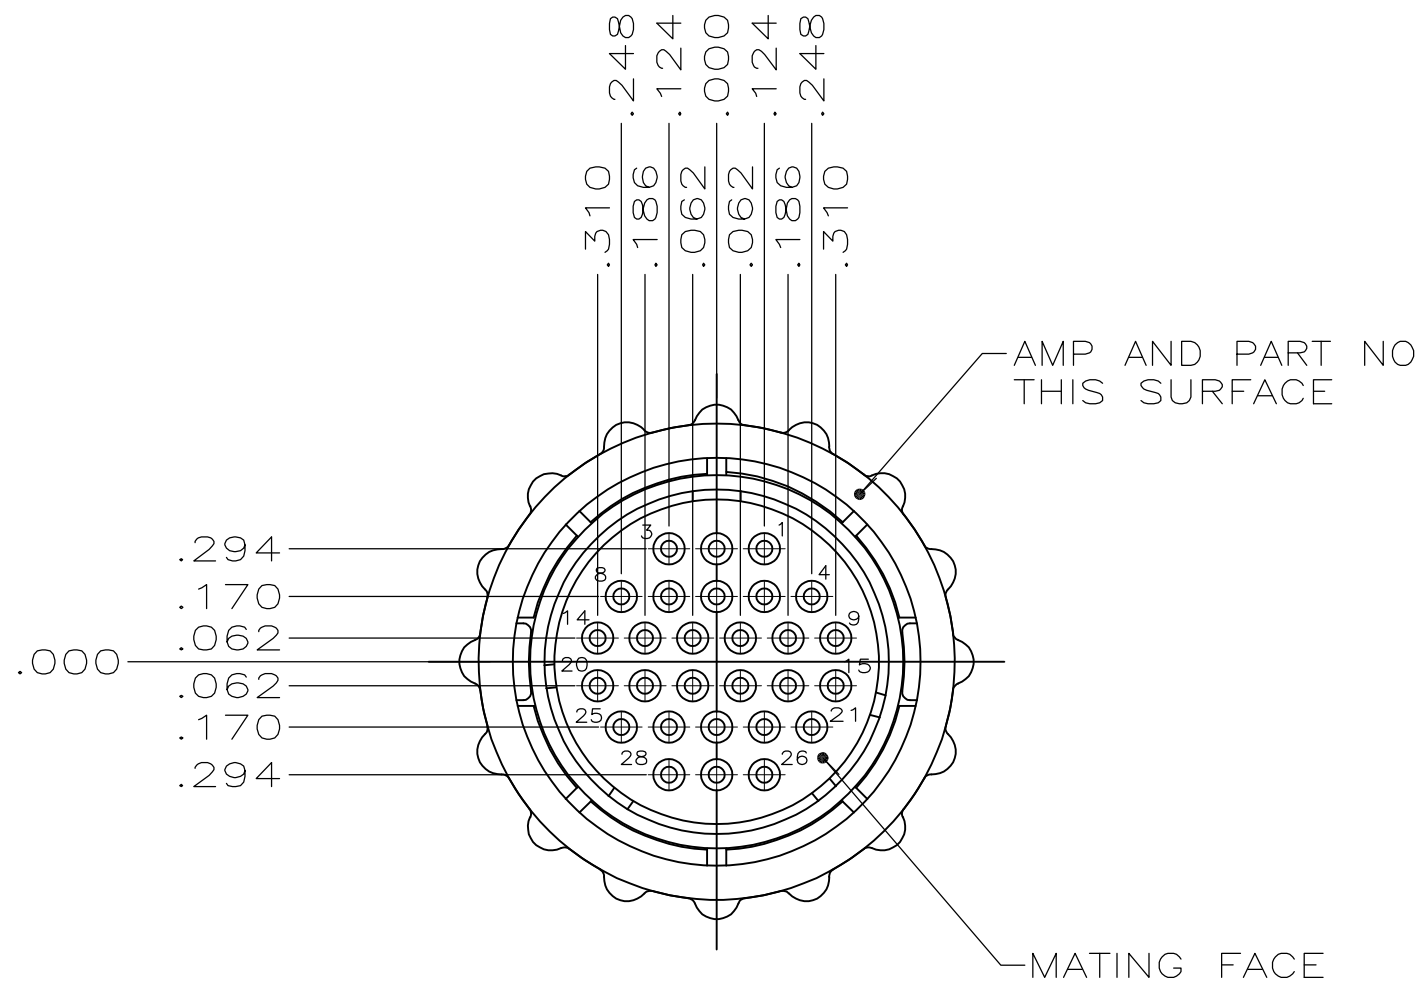

3 OBSOLETE	SMALL PACK	205839-4
	STANDARD	205839-3
	PACKAGING	PART NUMBER

- CONTACT CAVITIES IDENTIFIED BY CHARACTERS ON FRONT AND REAR FACES OF CONNECTOR.
- WILL ACCEPT (28) SIZE 20 SOCKET CONTACTS.

3 OBSOLETE PARTS: OBSOLETE CIS STREAMLINING PER D.RENAUD/D.SINISI

THIS DRAWING IS A CONTROLLED DOCUMENT.		DWN A.STAUB BG 4/1/91	TE Connectivity		
DIMENSIONS: INCHES		CHK W.G.LENKER 7-23-92			
TOLERANCES UNLESS OTHERWISE SPECIFIED:		APVD K.BEAVER 7-23-92	NAME PLUG ASSEMBLY, STD SEX, SERIES 2, 17-28, CPC		
		PRODUCT SPEC 108-10024	SIZE A3		
MATERIAL SEE		FINISH -	APPLICATION SPEC -	CAGE CODE 00779	DRAWING NO C-205839
		WEIGHT -	RESTRICTED TO -		SCALE 2:1
		CUSTOMER DRAWING		SHEET 1 OF 1	REV H2