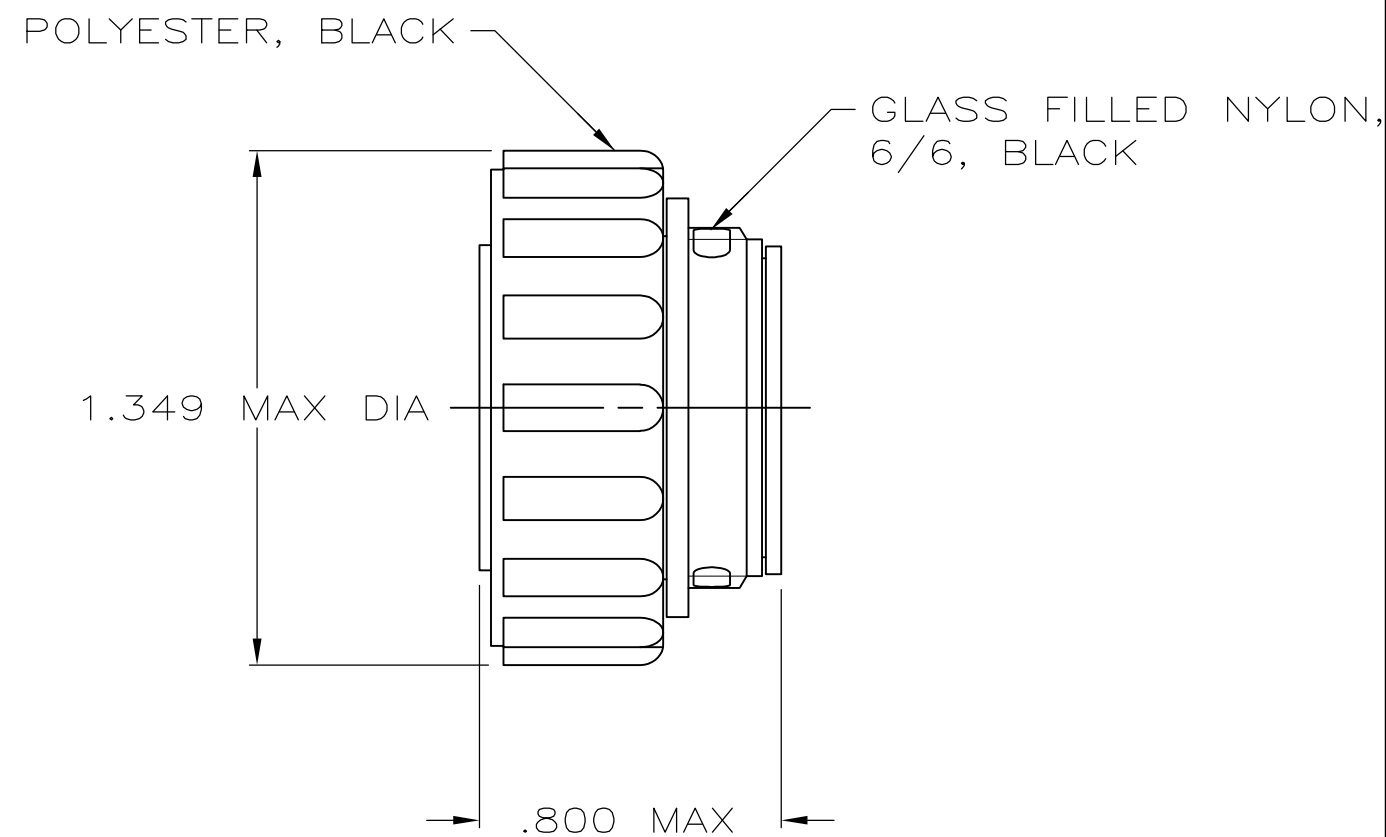

3 OBSOLETE	SMALL PACK	205839-4
	STANDARD	205839-3
	PACKAGING	PART NUMBER

- CONTACT CAVITIES IDENTIFIED BY CHARACTERS ON FRONT AND REAR FACES OF CONNECTOR.
- WILL ACCEPT (28) SIZE 20 SOCKET CONTACTS.

3 OBSOLETE PARTS: OBSOLETE CIS STREAMLINING PER D.RENAUD/D.SINISI

THIS DRAWING IS A CONTROLLED DOCUMENT.		DWN A.STAUB BG 4/1/91	TE Connectivity		
DIMENSIONS: INCHES		CHK W.G.LENKER 7-23-92			
TOLERANCES UNLESS OTHERWISE SPECIFIED:		APVD K.BEAVER 7-23-92	NAME PLUG ASSEMBLY, STD SEX, SERIES 2, 17-28, CPC		
		PRODUCT SPEC 108-10024	SIZE A3		
MATERIAL SEE		FINISH -	APPLICATION SPEC -	CAGE CODE 00779	DRAWING NO C-205839
		WEIGHT -	RESTRICTED TO -		SCALE 2:1
		CUSTOMER DRAWING		SHEET 1 OF 1	REV H2