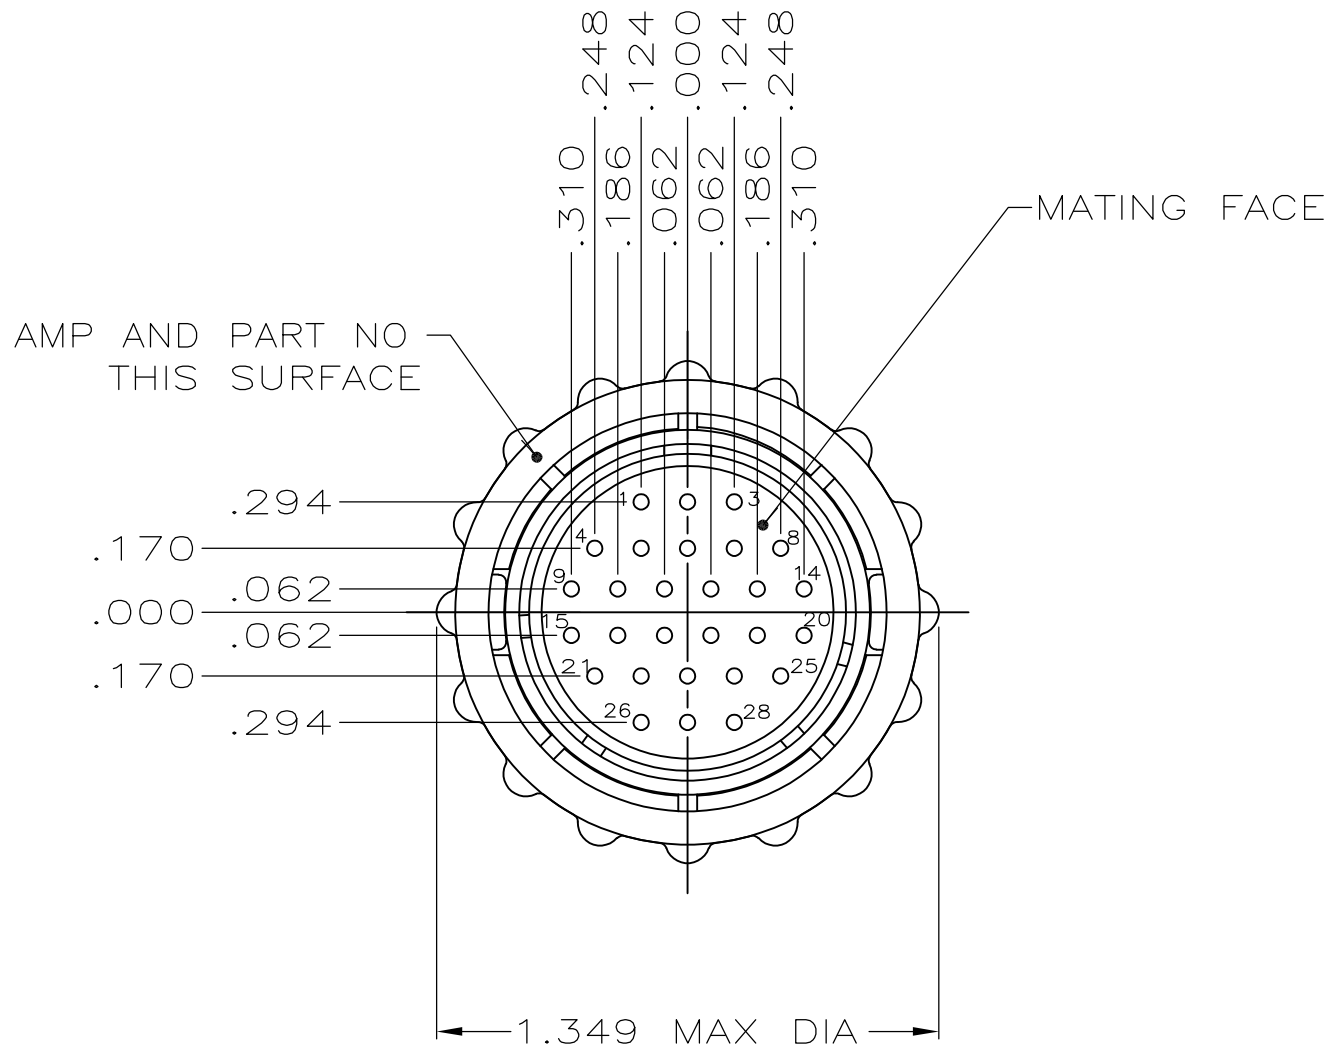

206039-1

PART NUMBER

- CONTACT CAVITIES IDENTIFIED BY CHARACTERS ON FRONT AND REAR FACES OF CONNECTOR.
- WILL ACCEPT (28) SIZE 20 PIN CONTACTS.

THIS DRAWING IS A CONTROLLED DOCUMENT.		DWN A.STAUB BG 4/1/91	 TE Connectivity		
DIMENSIONS: INCHES		CHK W.G.LENKER 7-23-92			
		APVD K.BEAVER 7-23-92	NAME PLUG ASSEMBLY, REV SEX, SERIES 2, 17-28, CPC		
TOLERANCES UNLESS OTHERWISE SPECIFIED:		PRODUCT SPEC 108-10024	SIZE A3		
0 PLC ± -		APPLICATION SPEC -	CAGE CODE 00779	DRAWING NO C-206039	RESTRICTED TO -
1 PLC ± -		WEIGHT -	SCALE 2:1		
2 PLC ± -		MATERIAL SEE CALLOUTS	SHEET 1 OF 1		
3 PLC ± .005			REV F1		
4 PLC ± -		CUSTOMER DRAWING			
ANGLES ± -					
FINISH -					