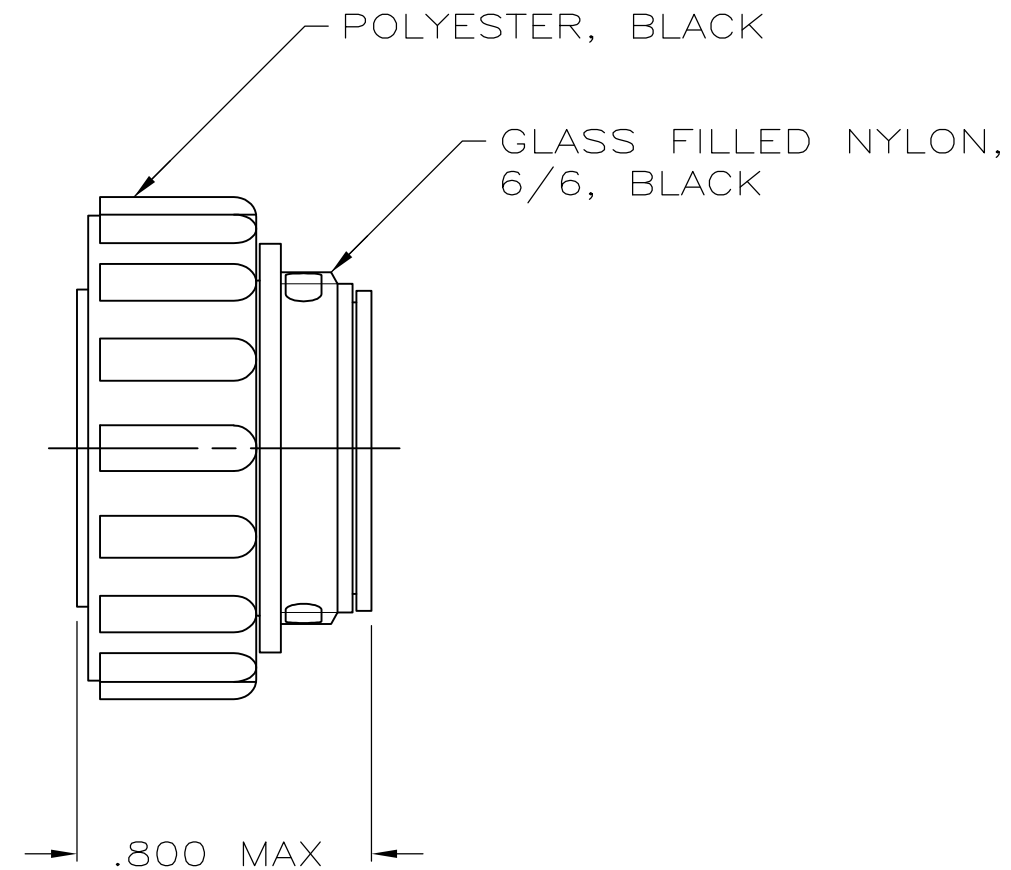

206039-1

PART NUMBER

- CONTACT CAVITIES IDENTIFIED BY CHARACTERS ON FRONT AND REAR FACES OF CONNECTOR.
- WILL ACCEPT (28) SIZE 20 PIN CONTACTS.

THIS DRAWING IS A CONTROLLED DOCUMENT.		DWN A.STAUB BG 4/1/91	 TE Connectivity		
DIMENSIONS: INCHES		CHK W.G.LENKER 7-23-92			
		APVD K.BEAVER 7-23-92	NAME PLUG ASSEMBLY, REV SEX, SERIES 2, 17-28, CPC		
TOLERANCES UNLESS OTHERWISE SPECIFIED:		PRODUCT SPEC 108-10024	SIZE A3		
0 PLC ± -		APPLICATION SPEC -	CAGE CODE 00779	DRAWING NO C-206039	RESTRICTED TO -
1 PLC ± -		WEIGHT -	SCALE 2:1		
2 PLC ± -		MATERIAL SEE CALLOUTS	SHEET 1 OF 1		
3 PLC ± .005			REV F1		
4 PLC ± -		CUSTOMER DRAWING			
ANGLES ± -					
FINISH -					