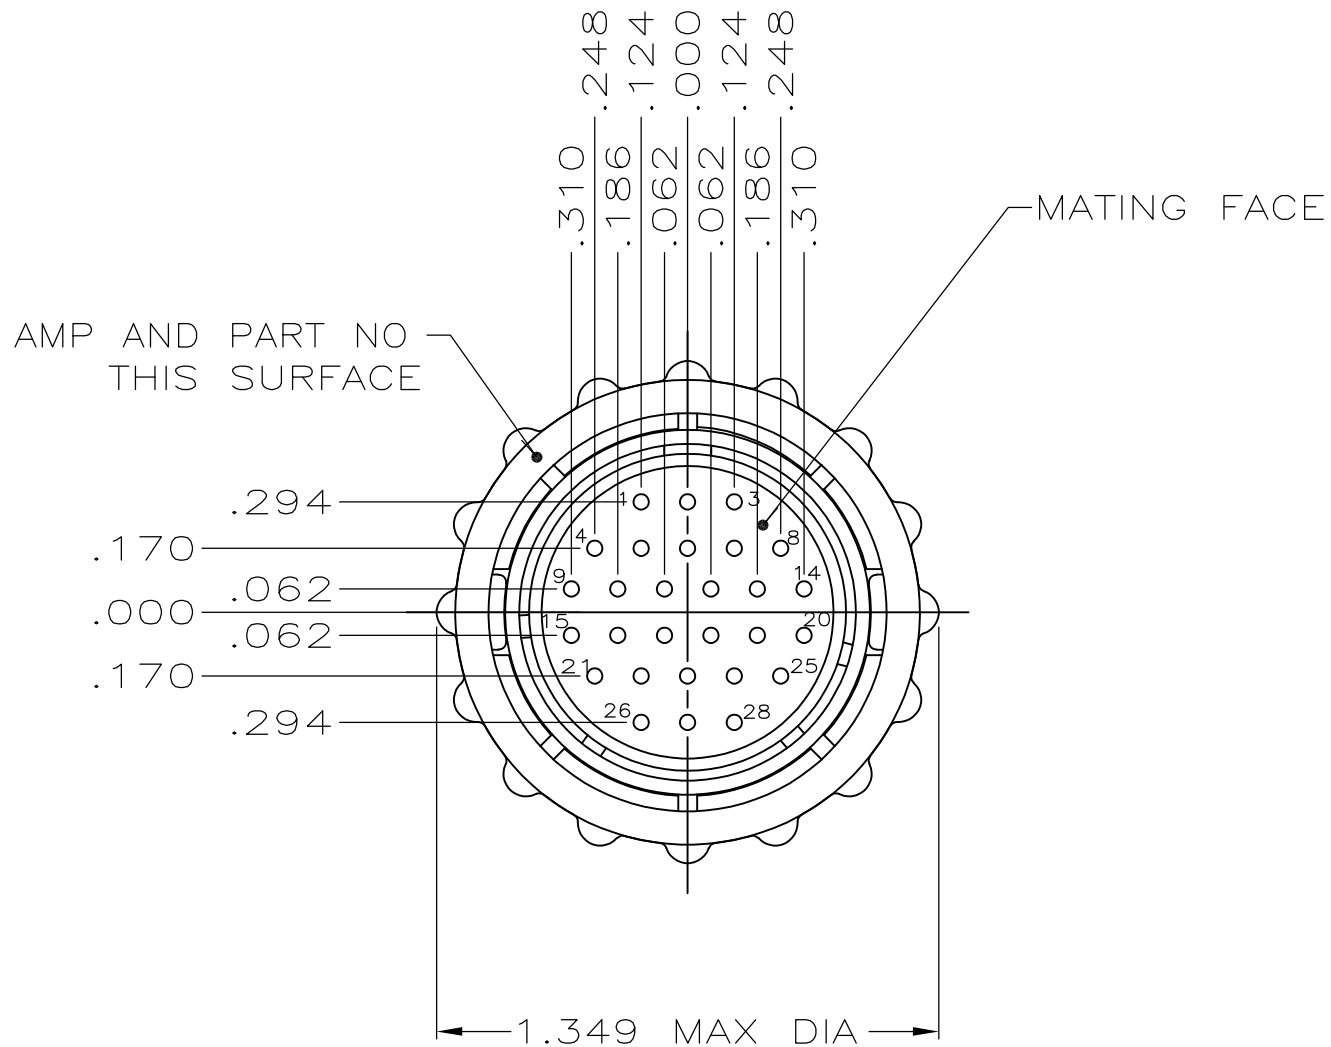

206039-1
PART NUMBER

- CONTACT CAVITIES IDENTIFIED BY CHARACTERS ON FRONT AND REAR FACES OF CONNECTOR.
- WILL ACCEPT (28) SIZE 20 PIN CONTACTS.

THIS DRAWING IS A CONTROLLED DOCUMENT.		DWN A.STAUB BG 4/1/91	 TE Connectivity		
DIMENSIONS: INCHES		CHK W.G.LENKER 7-23-92			
		APVD K.BEAVER 7-23-92	NAME PLUG ASSEMBLY, REV SEX, SERIES 2, 17-28, CPC		
TOLERANCES UNLESS OTHERWISE SPECIFIED:		PRODUCT SPEC 108-10024	SIZE A3		
0 PLC ± - 1 PLC ± - 2 PLC ± - 3 PLC ± .005 4 PLC ± - ANGLES ± -		APPLICATION SPEC -	CAGE CODE 00779	DRAWING NO C-206039	RESTRICTED TO -
MATERIAL SEE CALLOUTS		FINISH -	WEIGHT -	SCALE 2:1	
CUSTOMER DRAWING			SHEET 1 OF 1	REV F1	