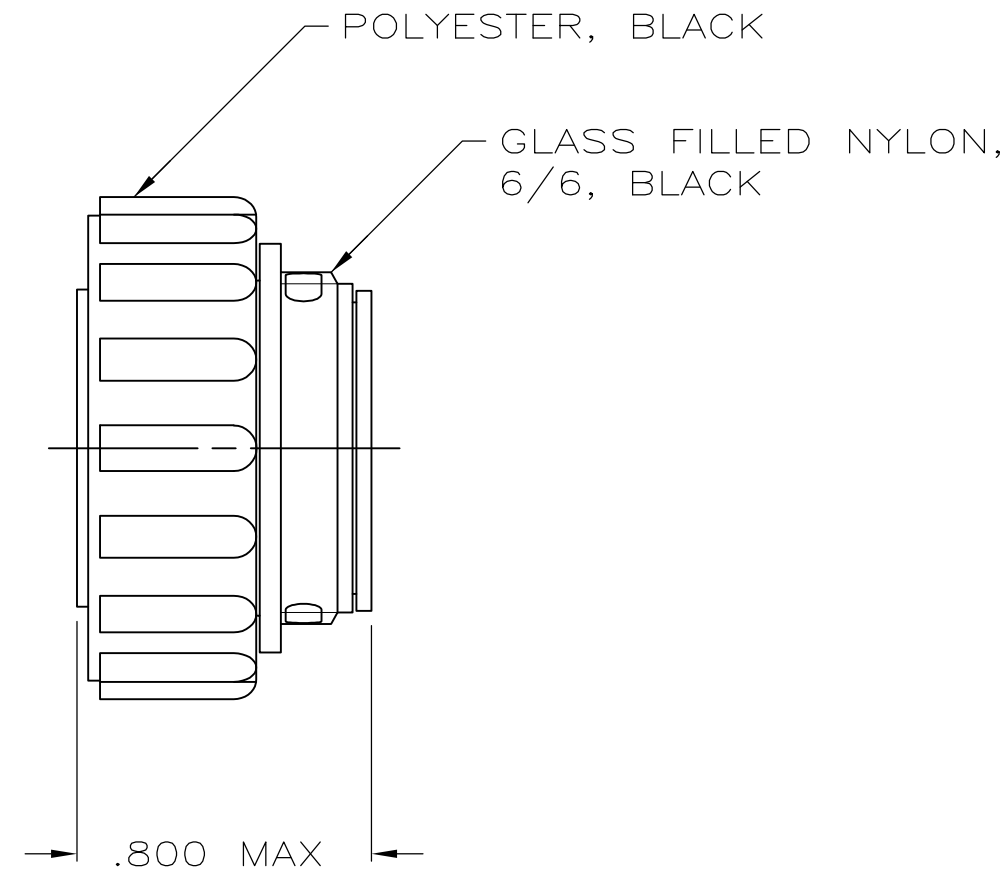

206039-1
PART NUMBER

- CONTACT CAVITIES IDENTIFIED BY CHARACTERS ON FRONT AND REAR FACES OF CONNECTOR.
- WILL ACCEPT (28) SIZE 20 PIN CONTACTS.

THIS DRAWING IS A CONTROLLED DOCUMENT.		DWN A.STAUB BG 4/1/91	 TE Connectivity		
DIMENSIONS: INCHES		CHK W.G.LENKER 7-23-92			
		APVD K.BEAVER 7-23-92	NAME PLUG ASSEMBLY, REV SEX, SERIES 2, 17-28, CPC		
TOLERANCES UNLESS OTHERWISE SPECIFIED:		PRODUCT SPEC 108-10024	SIZE A3		
0 PLC ± - 1 PLC ± - 2 PLC ± - 3 PLC ± .005 4 PLC ± - ANGLES ± -		APPLICATION SPEC -	CAGE CODE 00779	DRAWING NO C-206039	RESTRICTED TO -
MATERIAL SEE CALLOUTS		FINISH -	WEIGHT -	SCALE 2:1	
CUSTOMER DRAWING			SHEET 1 OF 1	REV F1	