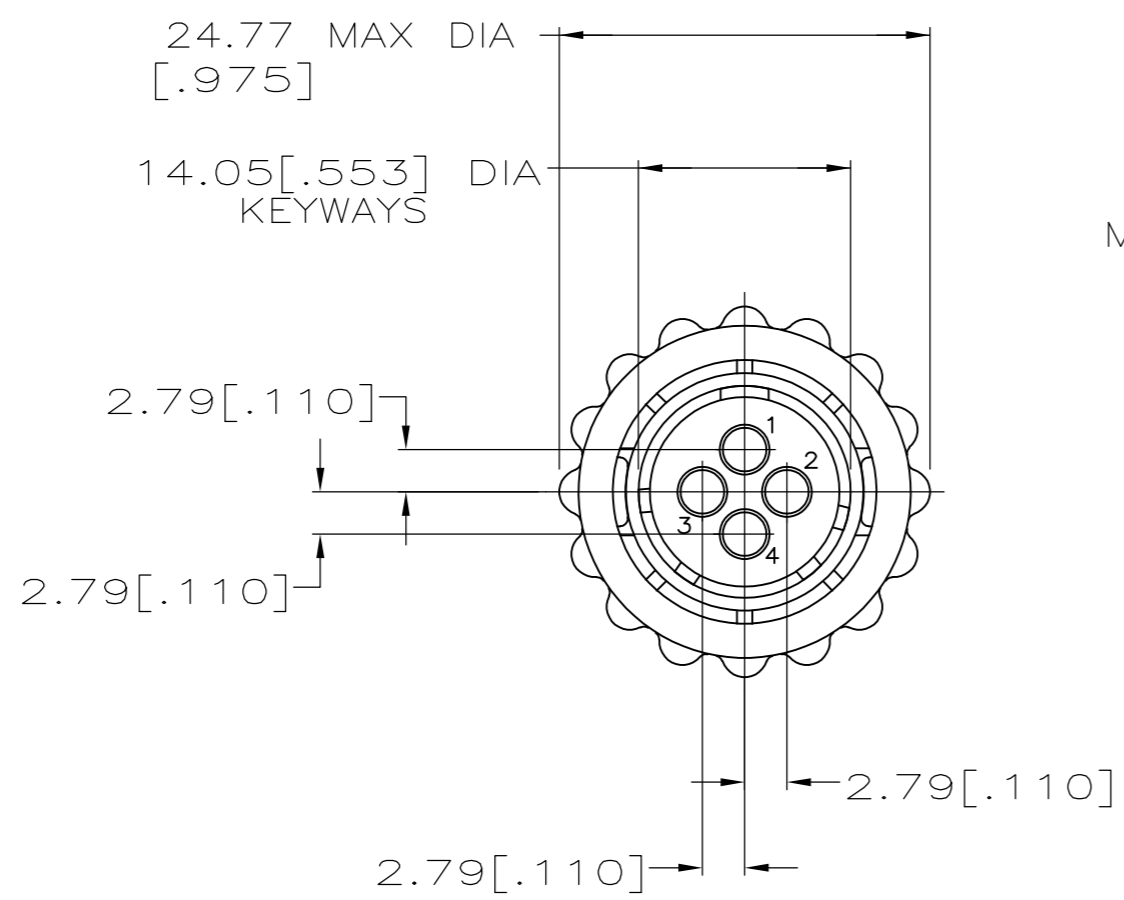

NOTES:

1. CAVITY IDENTIFICATION ON FRONT AND REAR FACE.
2. WILL ACCEPT FOUR (4) MULTIMATE CONTACTS.

MOLDED PART NUMBER THIS SURFACE. PART NUMBER MAY ALSO APPEAR ON COUPLING RING MATING FACE.

SMALL PACK	206060-2
STANDARD	206060-1
PACKAGING	PART NO.

THIS DRAWING IS A CONTROLLED DOCUMENT.		DWN	D.GELTZ	07/26/93	TE Connectivity PLUG ASSEMBLY, STANDARD SEX, SERIES 1, 11-4, CPC
DIMENSIONS:		CHK	R.STONE	08/11/93	
mm	TOLERANCES UNLESS OTHERWISE SPECIFIED:	APVD	-	-	
	0 PLC ± - 1 PLC ± - 2 PLC ± 0.13 [.005] 3 PLC ± - 4 PLC ± - ANGLES ± -	PRODUCT SPEC	108-10024	APPLICATION SPEC	
MATERIAL	SEE	WEIGHT	-	SCALE	A2 00779 C=206060
CUSTOMER DRAWING				SCALE	2:1
				SHEET	1 OF 1
				REV	H1