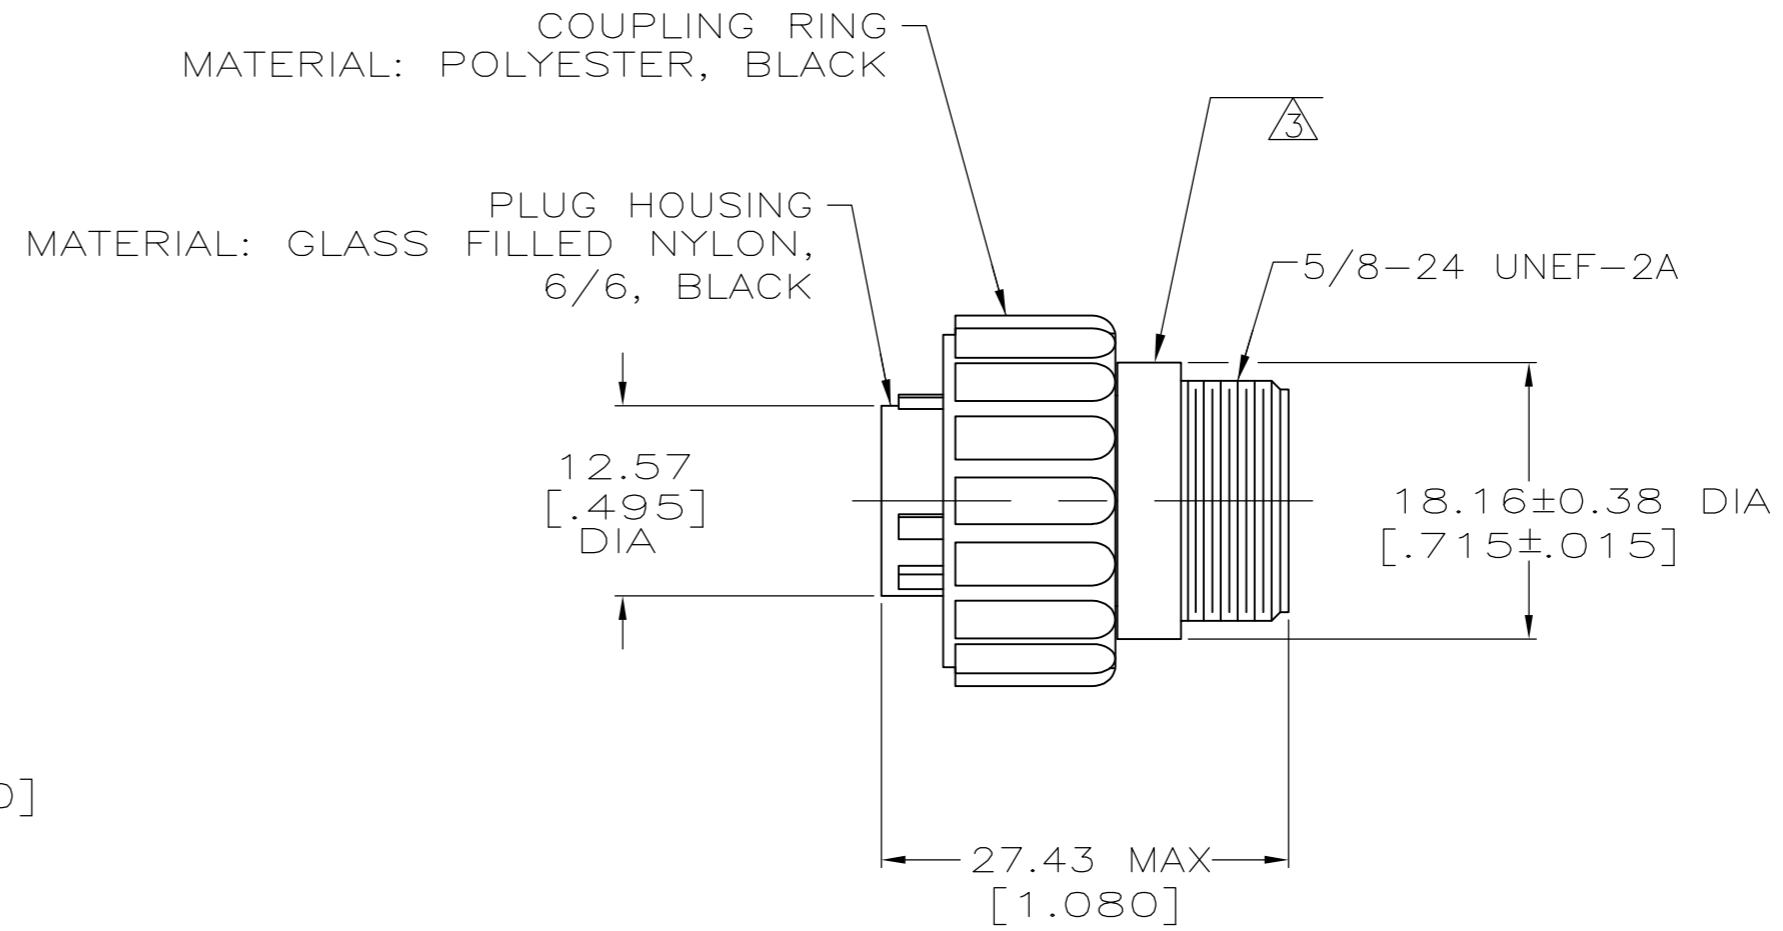

NOTES:

1. CAVITY IDENTIFICATION ON FRONT AND REAR FACE.
2. WILL ACCEPT FOUR (4) MULTIMATE CONTACTS.

MOLDED PART NUMBER THIS SURFACE. PART NUMBER MAY ALSO APPEAR ON COUPLING RING MATING FACE.

SMALL PACK	206060-2
STANDARD	206060-1
PACKAGING	PART NO.

THIS DRAWING IS A CONTROLLED DOCUMENT.		DWN	D.GELTZ	07/26/93	TE Connectivity PLUG ASSEMBLY, STANDARD SEX, SERIES 1, 11-4, CPC
DIMENSIONS:		CHK	R.STONE	08/11/93	
mm	TOLERANCES UNLESS OTHERWISE SPECIFIED:	APVD	-	-	
	0 PLC ± - 1 PLC ± - 2 PLC ± 0.13 [.005] 3 PLC ± - 4 PLC ± - ANGLES ± -	PRODUCT SPEC	108-10024	APPLICATION SPEC	
MATERIAL	SEE	WEIGHT	-	SCALE	A2 00779 C=206060
CUSTOMER DRAWING				SCALE	2:1
				SHEET	1 OF 1
				REV	H1