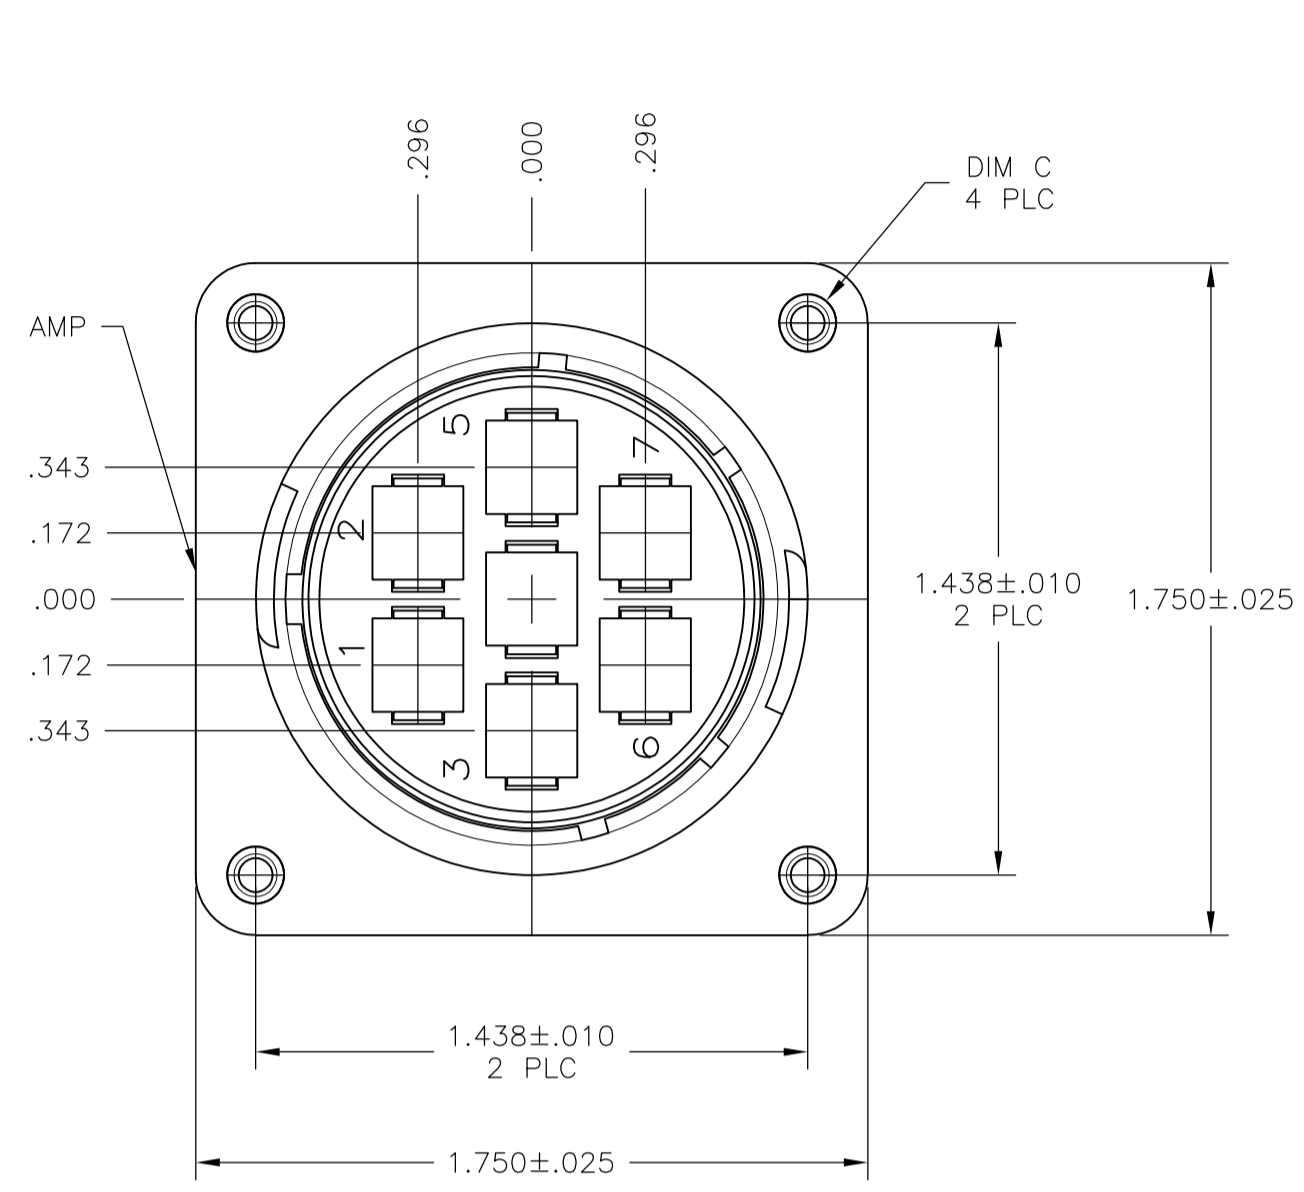

LOC		DIST		REVISIONS			
FT	0	P	LTR	DESCRIPTION	DATE	DWN	APVD
M1				REVISED PER ECO-11-004820	11MAR11	RK	HMR

- NOTES:
1. CAVITY IDENTIFICATION ON FRONT AND REAR FACE.
 2. WILL ACCEPT SEVEN (7) TYPE XII PIN CONTACTS.
- ⚠ #4 FASTENER RECOMMENDED FOR MOUNTING.

DETAIL A

RECOMMENDED PANEL CUTOUT

DETAIL B

4-40 THREADED INSERTS	A	206137-5
.150±.003	B	206137-2
.150±.003	A	206137-1
DIM C	SEE DETAIL	PART NUMBER

THIS DRAWING IS A CONTROLLED DOCUMENT.

DIMENSIONS: INCHES	TOLERANCES UNLESS OTHERWISE SPECIFIED:	DIN D. HARDY 05/31/94	APVD W.G. LENKER 06/07/94	NAME
0 PLC ± -	1 PLC ± -	2 PLC ± .005	3 PLC ± -	4 PLC ± -
ANGLES ± -	FINISH -	PRODUCT SPEC 108-10024	APPLICATION SPEC	SIZE A1
MATERIAL NYLON, BLACK	FINISH -	WEIGHT -	SCALE 2:1	SHEET 1 OF 1

TE Connectivity
RECEPTACLE HOUSING, STANDARD SEX, SHELL SIZE 23, CPC
CUSTOMER DRAWING

X-ON Electronics

Largest Supplier of Electrical and Electronic Components

Click to view similar products for [Standard Circular Connector](#) category: