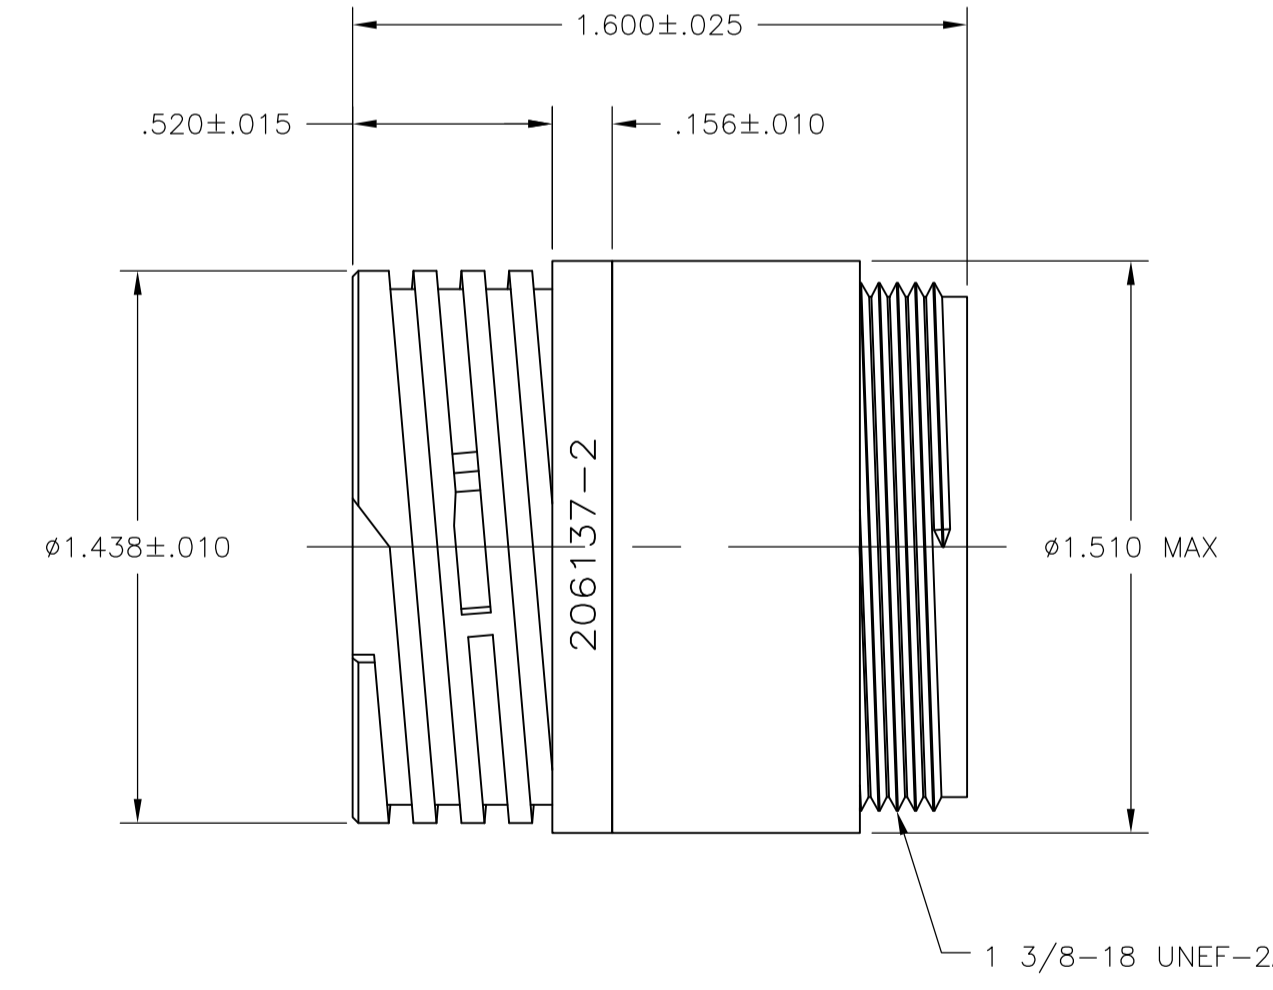

LOC		DIST		REVISIONS			
FT	0	P	LTR	DESCRIPTION	DATE	DWN	APVD
M1				REVISED PER ECO-11-004820	11MAR11	RK	HMR

- NOTES:
1. CAVITY IDENTIFICATION ON FRONT AND REAR FACE.
 2. WILL ACCEPT SEVEN (7) TYPE XII PIN CONTACTS.
- ⚠ #4 FASTENER RECOMMENDED FOR MOUNTING.

DETAIL A

RECOMMENDED PANEL CUTOUT

DETAIL B

4-40 THREADED INSERTS	A	206137-5
.150±.003	B	206137-2
.150±.003	A	206137-1
DIM C	SEE DETAIL	PART NUMBER

THIS DRAWING IS A CONTROLLED DOCUMENT.

DIMENSIONS: INCHES	TOLERANCES UNLESS OTHERWISE SPECIFIED:	DIN D. HARDY 05/31/94	APVD W.G. LENKER 06/07/94	NAME
0 PLC ± -	1 PLC ± -	2 PLC ± .005	3 PLC ± -	4 PLC ± -
ANGLES ± -	FINISH -	PRODUCT SPEC 108-10024	APPLICATION SPEC	SIZE A1
MATERIAL NYLON, BLACK	FINISH -	WEIGHT -	SCALE 2:1	SHEET 1 OF 1

TE Connectivity
RECEPTACLE HOUSING, STANDARD SEX, SHELL SIZE 23, CPC
CUSTOMER DRAWING

X-ON Electronics

Largest Supplier of Electrical and Electronic Components

Click to view similar products for [Standard Circular Connector](#) category: