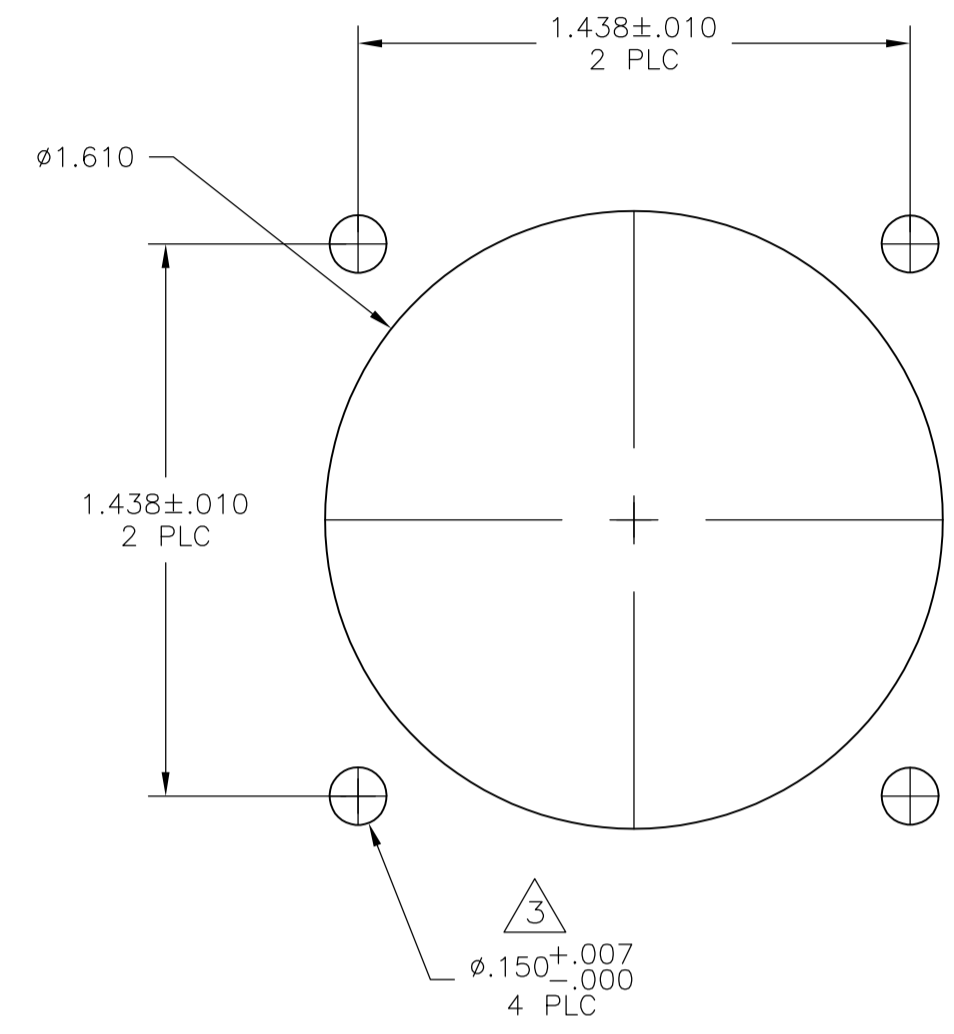

LOC		DIST		REVISIONS			
FT	0	P	LTR	DESCRIPTION	DATE	DWN	APVD
M1				REVISED PER ECO-11-004820	11MAR11	RK	HMR

- NOTES:
1. CAVITY IDENTIFICATION ON FRONT AND REAR FACE.
 2. WILL ACCEPT SEVEN (7) TYPE XII PIN CONTACTS.
- ⚠ #4 FASTENER RECOMMENDED FOR MOUNTING.

DETAIL A

RECOMMENDED PANEL CUTOUT

DETAIL B

4-40 THREADED INSERTS	A	206137-5
.150±.003	B	206137-2
.150±.003	A	206137-1
DIM C	SEE DETAIL	PART NUMBER

THIS DRAWING IS A CONTROLLED DOCUMENT.

DIMENSIONS: INCHES	TOLERANCES UNLESS OTHERWISE SPECIFIED:	DIN D. HARDY 05/31/94	APVD W.G. LENKER 06/07/94	NAME
0 PLC ± -	1 PLC ± -	2 PLC ± .005	3 PLC ± -	4 PLC ± -
ANGLES ± -	FINISH -	PRODUCT SPEC 108-10024	APPLICATION SPEC	SIZE A1
MATERIAL NYLON, BLACK	FINISH -	WEIGHT -	SCALE 2:1	SHEET 1 OF 1

TE Connectivity
RECEPTACLE HOUSING, STANDARD SEX, SHELL SIZE 23, CPC
CUSTOMER DRAWING

X-ON Electronics

Largest Supplier of Electrical and Electronic Components

Click to view similar products for [Standard Circular Connector](#) category: