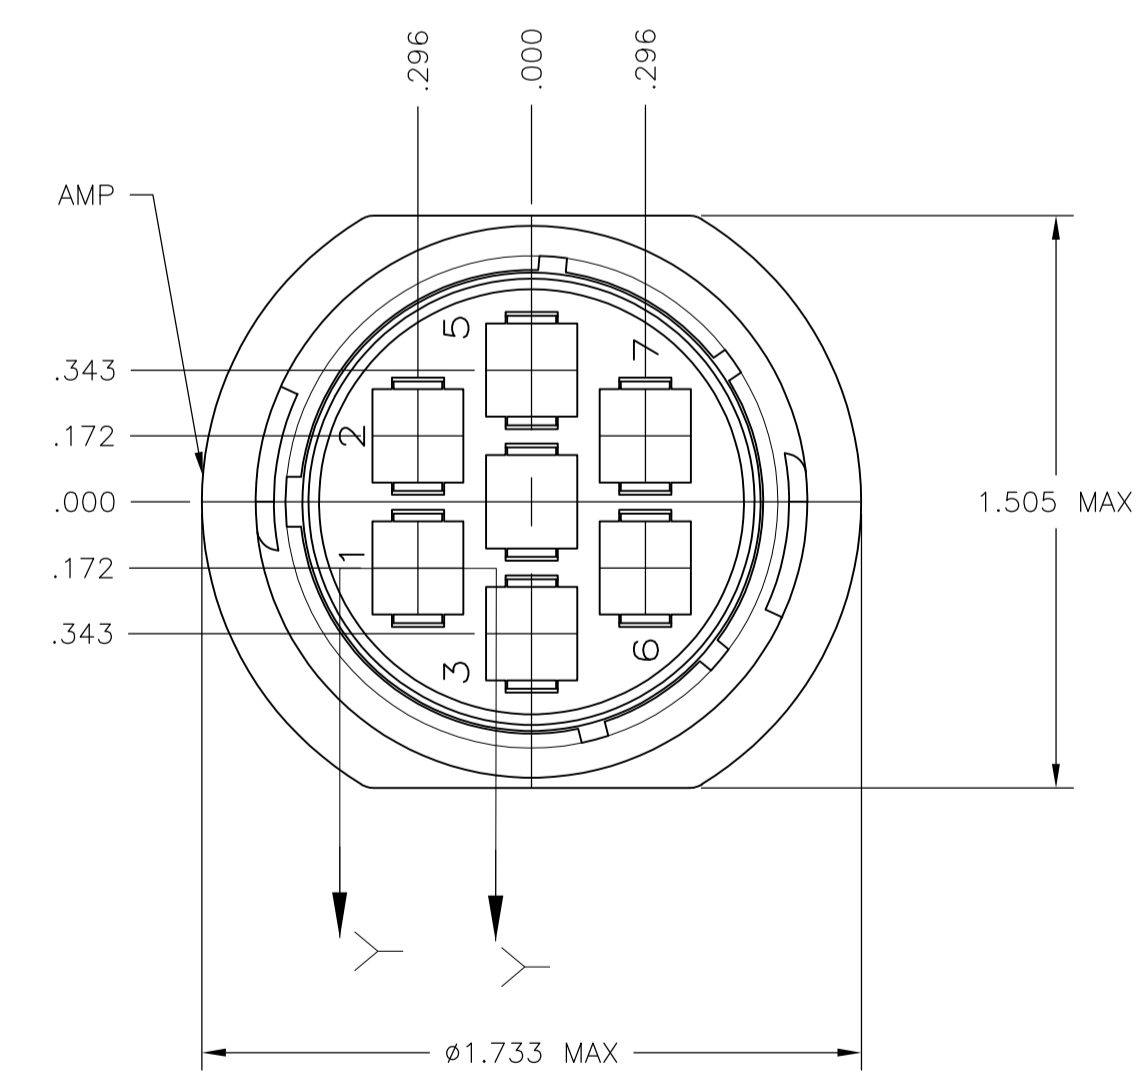

LOC		DIST		REVISIONS			
FT	0	P	LTR	DESCRIPTION	DATE	DWN	APVD
M1				REVISED PER ECO-11-004820	11MAR11	RK	HMR

- NOTES:
1. CAVITY IDENTIFICATION ON FRONT AND REAR FACE.
 2. WILL ACCEPT SEVEN (7) TYPE XII PIN CONTACTS.
- ⚠ #4 FASTENER RECOMMENDED FOR MOUNTING.

DETAIL A

RECOMMENDED PANEL CUTOUT

DETAIL B

4-40 THREADED INSERTS	A	206137-5
.150±.003	B	206137-2
.150±.003	A	206137-1
DIM C	SEE DETAIL	PART NUMBER

THIS DRAWING IS A CONTROLLED DOCUMENT.

DIMENSIONS: INCHES	TOLERANCES UNLESS OTHERWISE SPECIFIED:	DIN D. HARDY 05/31/94	APVD W.G. LENKER 06/07/94	NAME
0 PLC ± -	1 PLC ± -	2 PLC ± .005	3 PLC ± -	4 PLC ± -
ANGLES ± -	FINISH -	PRODUCT SPEC 108-10024	APPLICATION SPEC	SIZE A1
MATERIAL NYLON, BLACK	FINISH -	WEIGHT -	SCALE 2:1	SHEET 1 OF 1

TE Connectivity
RECEPTACLE HOUSING, STANDARD SEX, SHELL SIZE 23, CPC
CUSTOMER DRAWING

X-ON Electronics

Largest Supplier of Electrical and Electronic Components

Click to view similar products for [Standard Circular Connector](#) category: