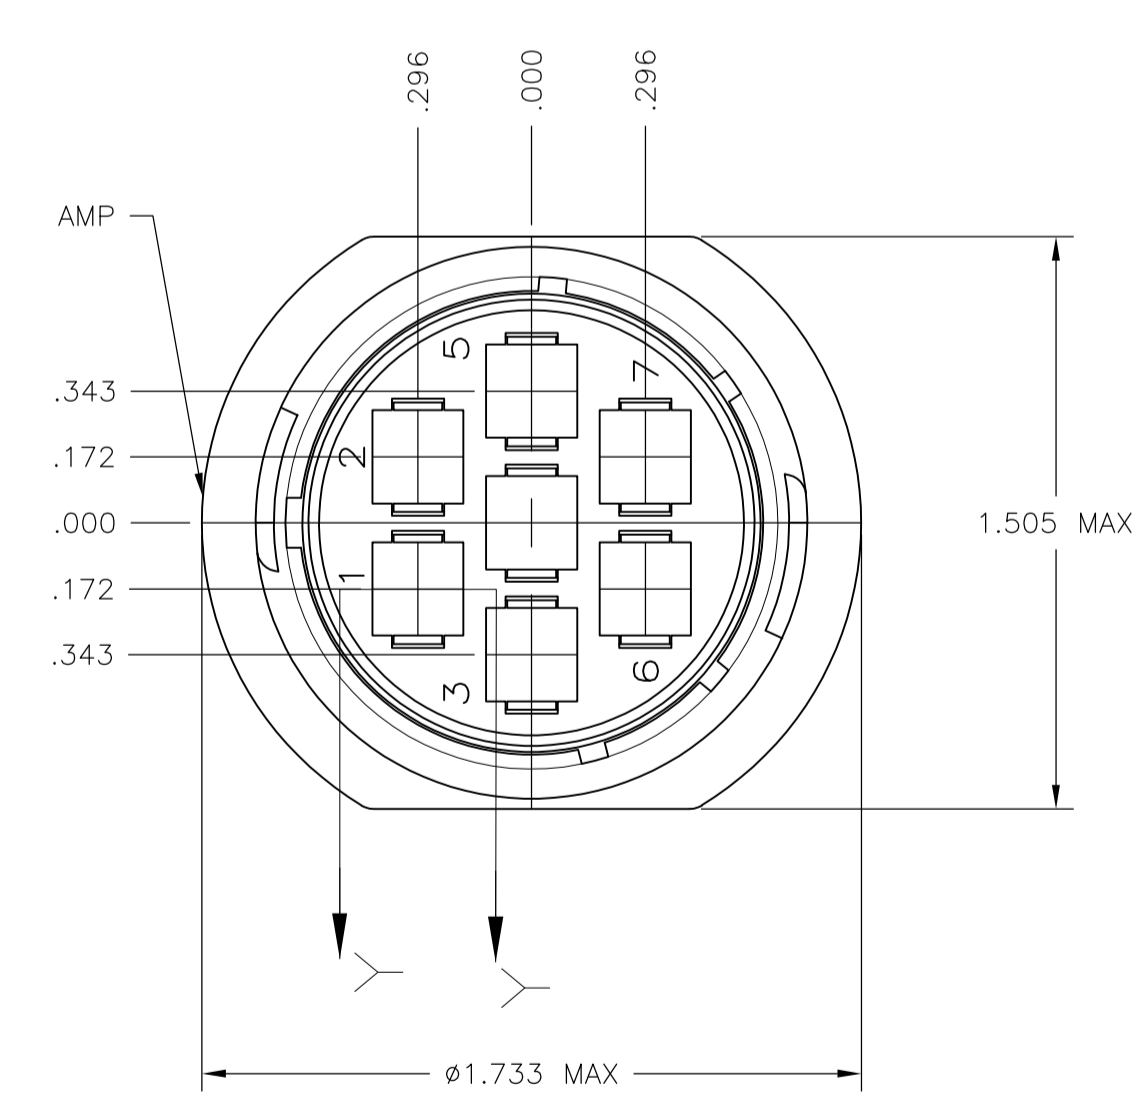

LOC		DIST		REVISIONS			
FT	0	P	LTR	DESCRIPTION	DATE	DWN	APVD
M1				REVISED PER ECO-11-004820	11MAR11	RK	HMR

- NOTES:
1. CAVITY IDENTIFICATION ON FRONT AND REAR FACE.
 2. WILL ACCEPT SEVEN (7) TYPE XII PIN CONTACTS.
- ⚠ #4 FASTENER RECOMMENDED FOR MOUNTING.

DETAIL A

RECOMMENDED PANEL CUTOUT

DETAIL B

4-40 THREADED INSERTS	A	206137-5
.150±.003	B	206137-2
.150±.003	A	206137-1
DIM C	SEE DETAIL	PART NUMBER

THIS DRAWING IS A CONTROLLED DOCUMENT.

DIMENSIONS: INCHES	TOLERANCES UNLESS OTHERWISE SPECIFIED:	DIN D. HARDY 05/31/94	APVD W.G. LENKER 06/07/94	NAME
0 PLC ± -	1 PLC ± -	2 PLC ± .005	3 PLC ± -	4 PLC ± -
ANGLES ± -				
MATERIAL NYLON, BLACK	FINISH -	WEIGHT -	SIZE A1	CAGE CODE 00779
CUSTOMER DRAWING		SCALE 2:1	SHEET 1 OF 1	REV M1

STE TE Connectivity

RECEPTACLE HOUSING, STANDARD SEX, SHELL SIZE 23, CPC

PRODUCT SPEC 108-10024

DRAWING NO. 206137

X-ON Electronics

Largest Supplier of Electrical and Electronic Components

Click to view similar products for [Standard Circular Connector](#) category: