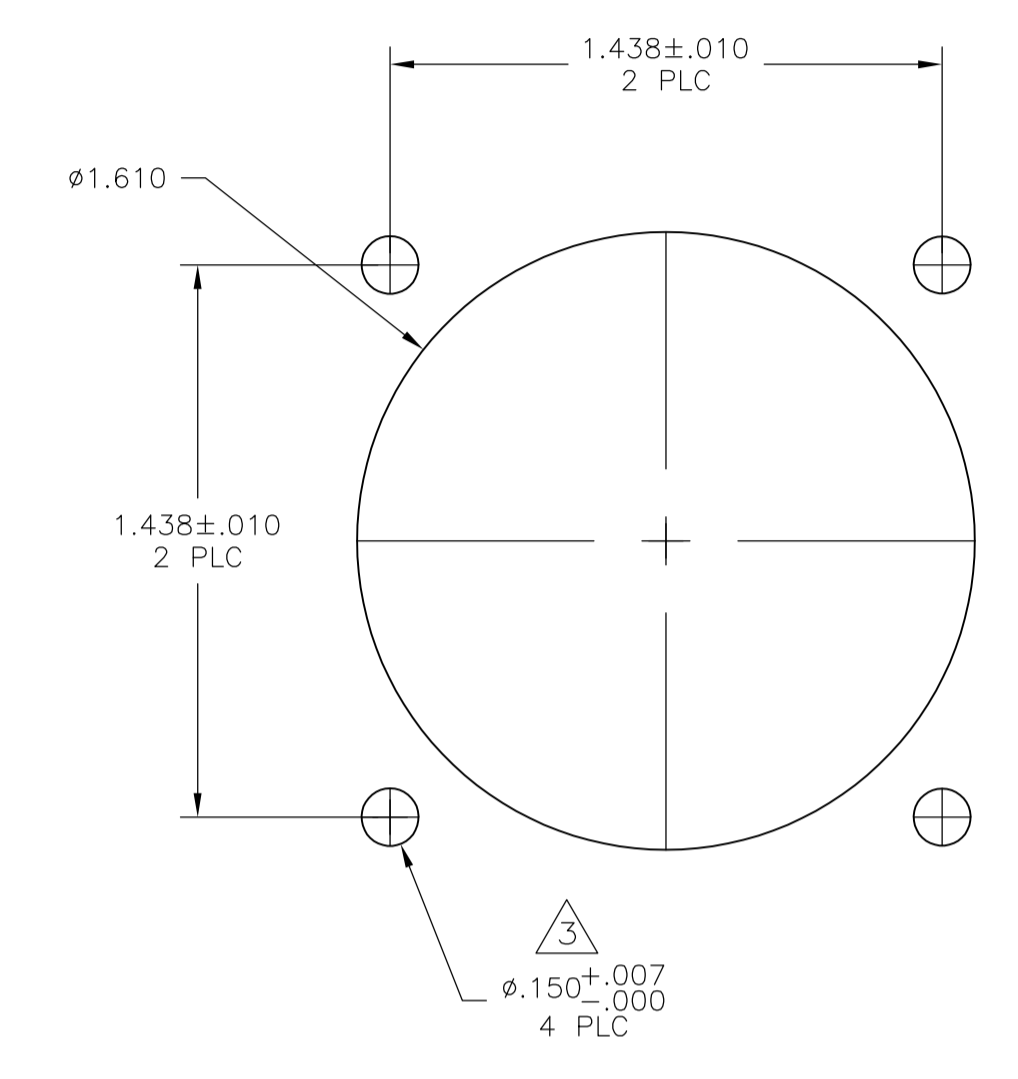

LOC		DIST		REVISIONS			
FT	0	P	LTR	DESCRIPTION	DATE	DWN	APVD
M1				REVISED PER ECO-11-004820	11MAR11	RK	HMR

- NOTES:
1. CAVITY IDENTIFICATION ON FRONT AND REAR FACE.
 2. WILL ACCEPT SEVEN (7) TYPE XII PIN CONTACTS.
- ⚠ #4 FASTENER RECOMMENDED FOR MOUNTING.

DETAIL A

RECOMMENDED PANEL CUTOUT

DETAIL B

4-40 THREADED INSERTS	A	206137-5
.150±.003	B	206137-2
.150±.003	A	206137-1
DIM C	SEE DETAIL	PART NUMBER

THIS DRAWING IS A CONTROLLED DOCUMENT.

DIMENSIONS: INCHES	TOLERANCES UNLESS OTHERWISE SPECIFIED:	DIN D. HARDY 05/31/94	APVD W.G. LENKER 06/07/94	NAME
0 PLC ± -	1 PLC ± -	2 PLC ± .005	3 PLC ± -	4 PLC ± -
ANGLES ± -				
MATERIAL NYLON, BLACK	FINISH -	WEIGHT -	SIZE A1	CAGE CODE 00779
CUSTOMER DRAWING		SCALE 2:1	SHEET 1 OF 1	REV M1

STE TE Connectivity

RECEPTACLE HOUSING, STANDARD SEX, SHELL SIZE 23, CPC

PRODUCT SPEC 108-10024

DRAWING NO. 206137

X-ON Electronics

Largest Supplier of Electrical and Electronic Components

Click to view similar products for [Standard Circular Connector](#) category: