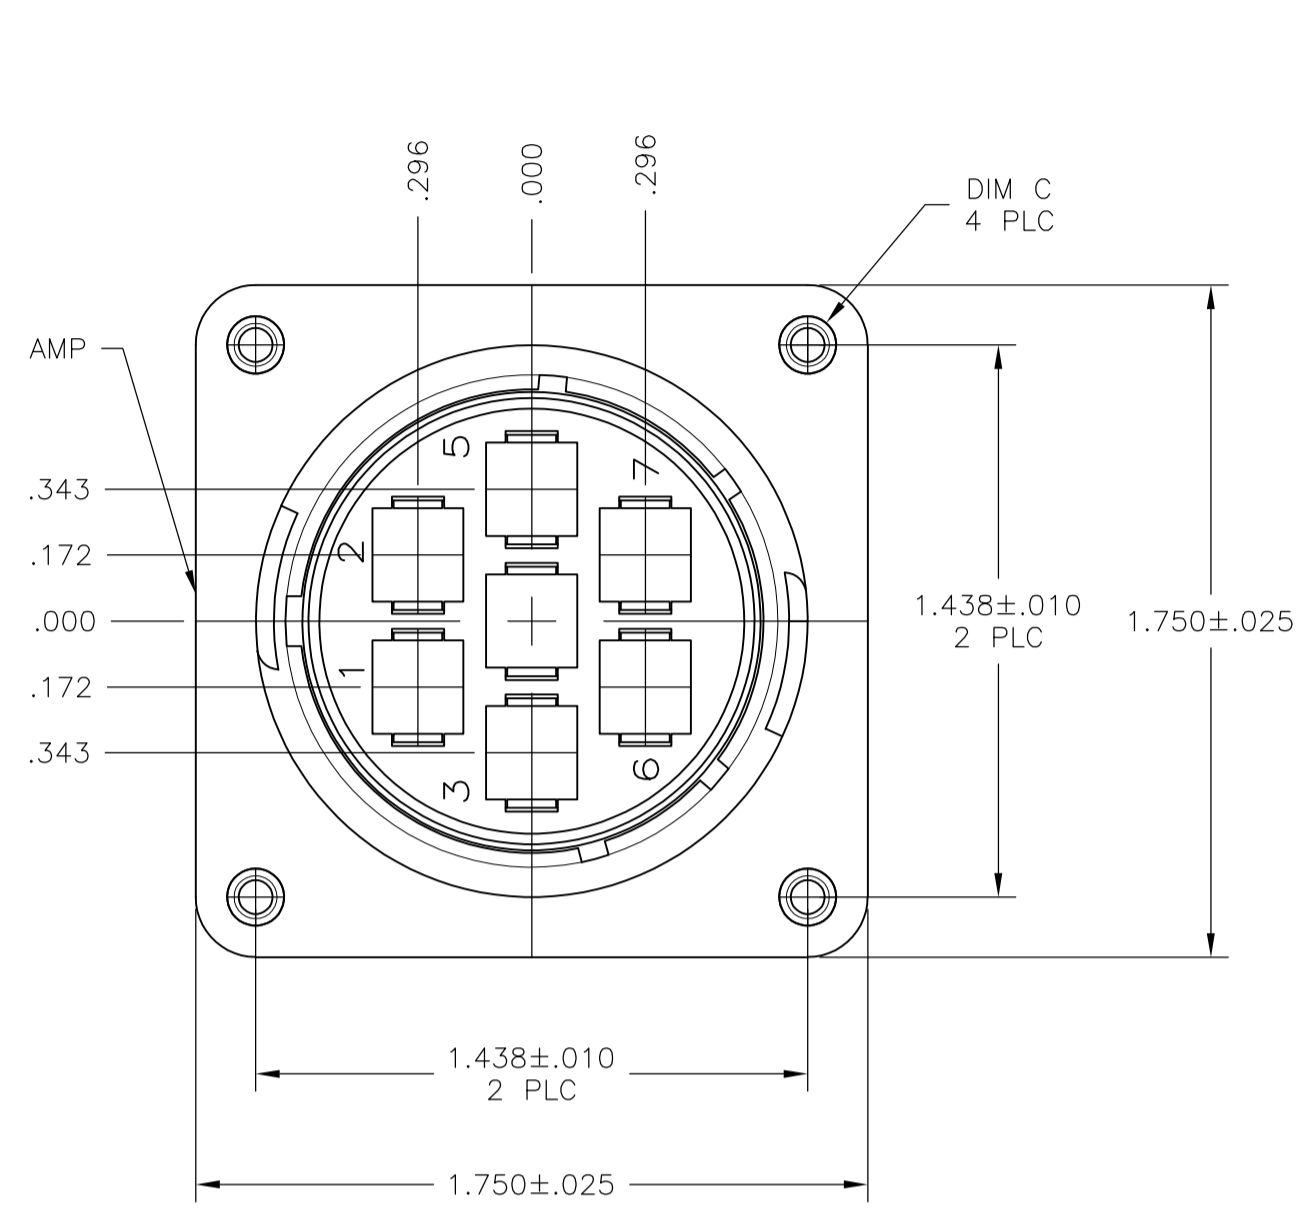

LOC		DIST		REVISIONS			
FT	0	P	LTR	DESCRIPTION	DATE	DWN	APVD
M1				REVISED PER ECO-11-004820	11MAR11	RK	HMR

- NOTES:
1. CAVITY IDENTIFICATION ON FRONT AND REAR FACE.
 2. WILL ACCEPT SEVEN (7) TYPE XII PIN CONTACTS.
- ⚠ #4 FASTENER RECOMMENDED FOR MOUNTING.

DETAIL A

RECOMMENDED PANEL CUTOUT

DETAIL B

4-40 THREADED INSERTS	A	206137-5
.150±.003	B	206137-2
.150±.003	A	206137-1
DIM C	SEE DETAIL	PART NUMBER

THIS DRAWING IS A CONTROLLED DOCUMENT.

DIMENSIONS: INCHES	TOLERANCES UNLESS OTHERWISE SPECIFIED:	DIN D. HARDY 05/31/94	APVD W.G. LENKER 06/07/94	NAME
0 PLC ± -	1 PLC ± -	2 PLC ± .005	3 PLC ± -	4 PLC ± -
ANGLES ± -				
MATERIAL NYLON, BLACK	FINISH -	WEIGHT -	SIZE A1	CAGE CODE 00779
CUSTOMER DRAWING		SCALE 2:1	SHEET 1 OF 1	REV M1

STE TE Connectivity

RECEPTACLE HOUSING, STANDARD SEX, SHELL SIZE 23, CPC

PRODUCT SPEC 108-10024

DRAWING NO. 206137

X-ON Electronics

Largest Supplier of Electrical and Electronic Components

Click to view similar products for [Standard Circular Connector](#) category: