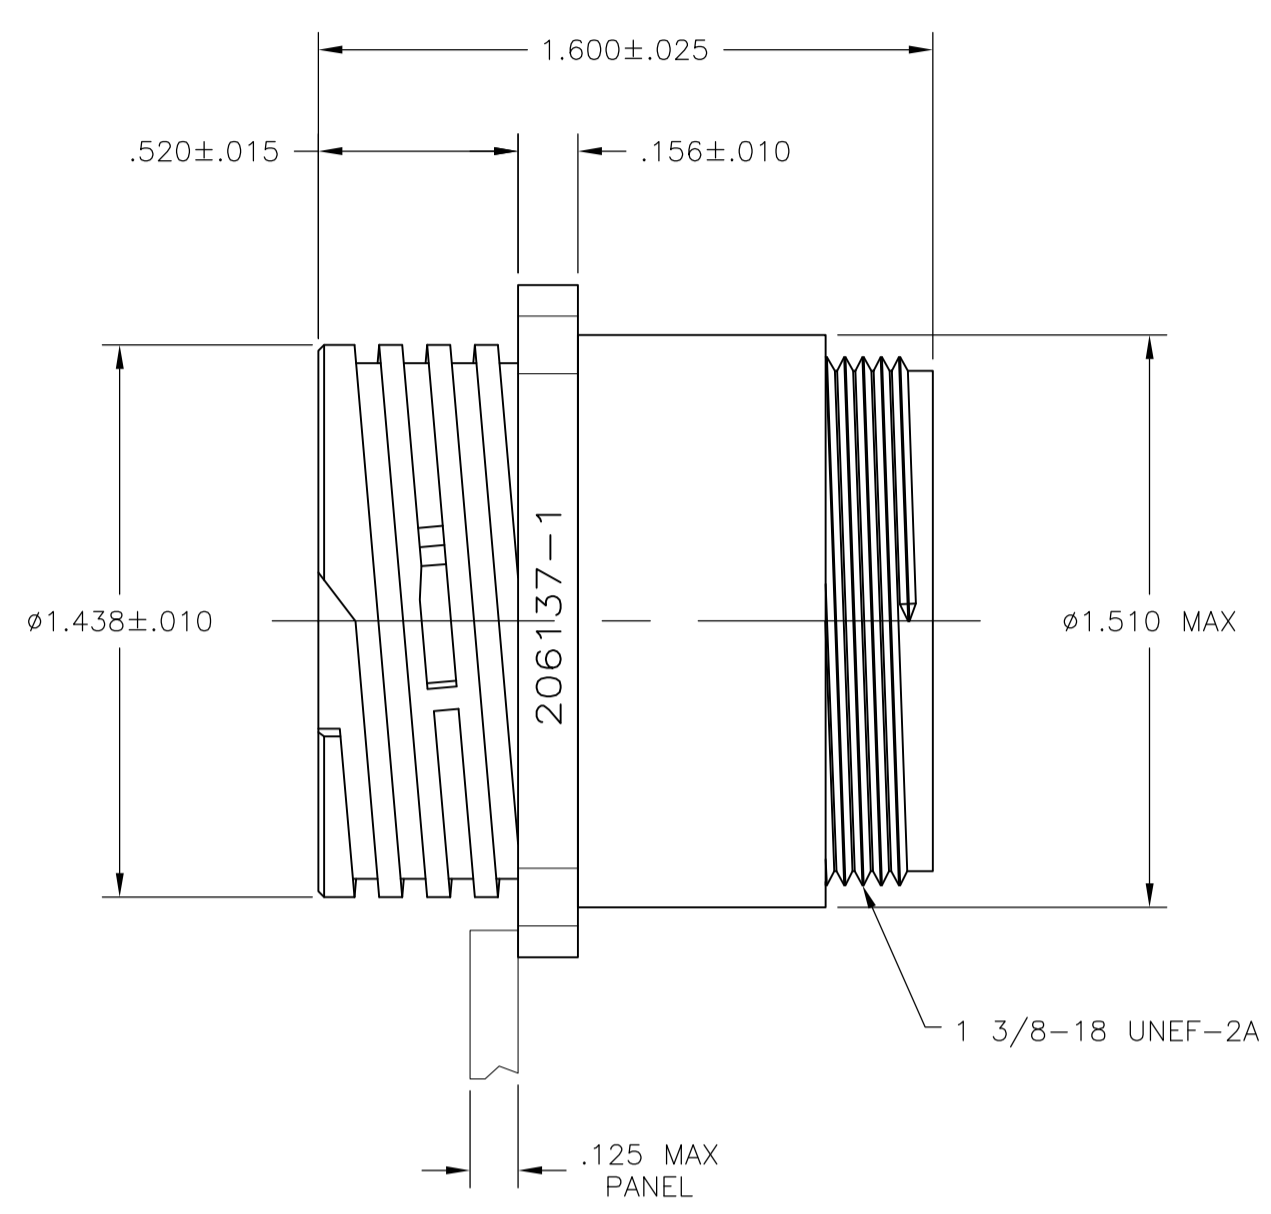

LOC		DIST		REVISIONS			
FT	0	P	LTR	DESCRIPTION	DATE	DWN	APVD
M1				REVISED PER ECO-11-004820	11MAR11	RK	HMR

- NOTES:
1. CAVITY IDENTIFICATION ON FRONT AND REAR FACE.
 2. WILL ACCEPT SEVEN (7) TYPE XII PIN CONTACTS.
- ⚠ #4 FASTENER RECOMMENDED FOR MOUNTING.

DETAIL A

RECOMMENDED PANEL CUTOUT

DETAIL B

4-40 THREADED INSERTS	A	206137-5
.150±.003	B	206137-2
.150±.003	A	206137-1
DIM C	SEE DETAIL	PART NUMBER

THIS DRAWING IS A CONTROLLED DOCUMENT.

DIMENSIONS: INCHES	TOLERANCES UNLESS OTHERWISE SPECIFIED:	DIN D. HARDY 05/31/94	APVD W.G. LENKER 06/07/94	NAME
0 PLC ± -	1 PLC ± -	2 PLC ± .005	3 PLC ± -	4 PLC ± -
ANGLES ± -				
MATERIAL NYLON, BLACK	FINISH -	WEIGHT -	SIZE A1	CAGE CODE 00779
CUSTOMER DRAWING		SCALE 2:1	SHEET 1 OF 1	REV M1

STE TE Connectivity

RECEPTACLE HOUSING, STANDARD SEX, SHELL SIZE 23, CPC

PRODUCT SPEC 108-10024

DRAWING NO. 206137

X-ON Electronics

Largest Supplier of Electrical and Electronic Components

Click to view similar products for [Standard Circular Connector](#) category: