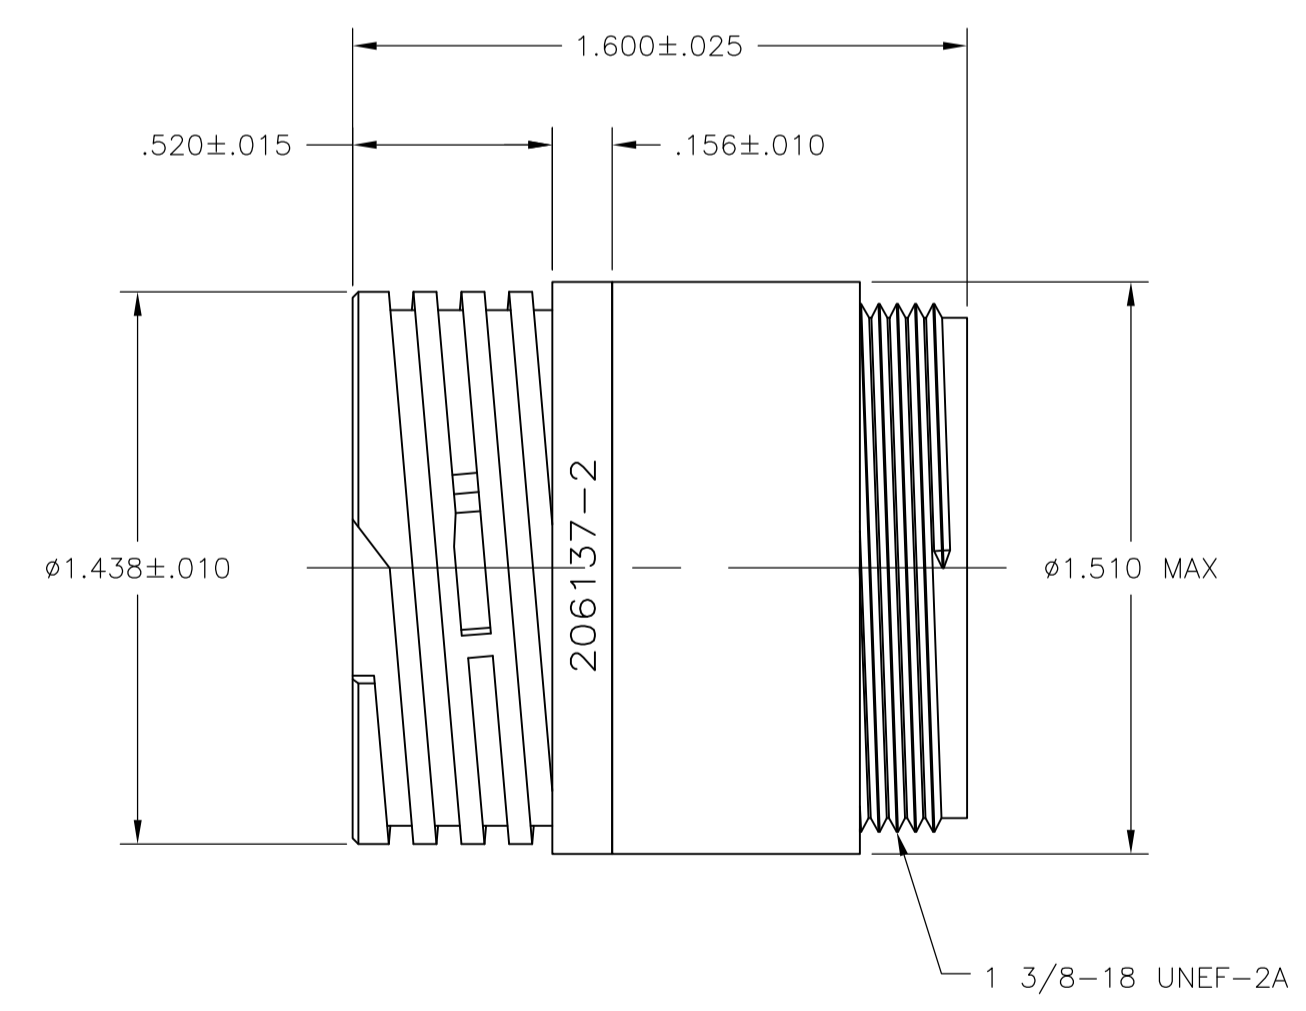

LOC		DIST		REVISIONS			
FT	0	P	LTR	DESCRIPTION	DATE	DWN	APVD
M1				REVISED PER ECO-11-004820	11MAR11	RK	HMR

- NOTES:
1. CAVITY IDENTIFICATION ON FRONT AND REAR FACE.
 2. WILL ACCEPT SEVEN (7) TYPE XII PIN CONTACTS.
- ⚠ #4 FASTENER RECOMMENDED FOR MOUNTING.

DETAIL A

RECOMMENDED PANEL CUTOUT

DETAIL B

4-40 THREADED INSERTS	A	206137-5
.150±.003	B	206137-2
.150±.003	A	206137-1
DIM C	SEE DETAIL	PART NUMBER

THIS DRAWING IS A CONTROLLED DOCUMENT.

DIMENSIONS: INCHES	TOLERANCES UNLESS OTHERWISE SPECIFIED:	DIN D. HARDY 05/31/94	APVD W.G. LENKER 06/07/94	NAME
0 PLC ± -	1 PLC ± -	2 PLC ± .005	3 PLC ± -	4 PLC ± -
ANGLES ± -				
MATERIAL NYLON, BLACK	FINISH -	WEIGHT -	SIZE A1	CAGE CODE 00779
CUSTOMER DRAWING		SCALE 2:1	SHEET 1 OF 1	REV M1

STE TE Connectivity

RECEPTACLE HOUSING, STANDARD SEX, SHELL SIZE 23, CPC

PRODUCT SPEC 108-10024

DRAWING NO. 206137

X-ON Electronics

Largest Supplier of Electrical and Electronic Components

Click to view similar products for [Standard Circular Connector](#) category: