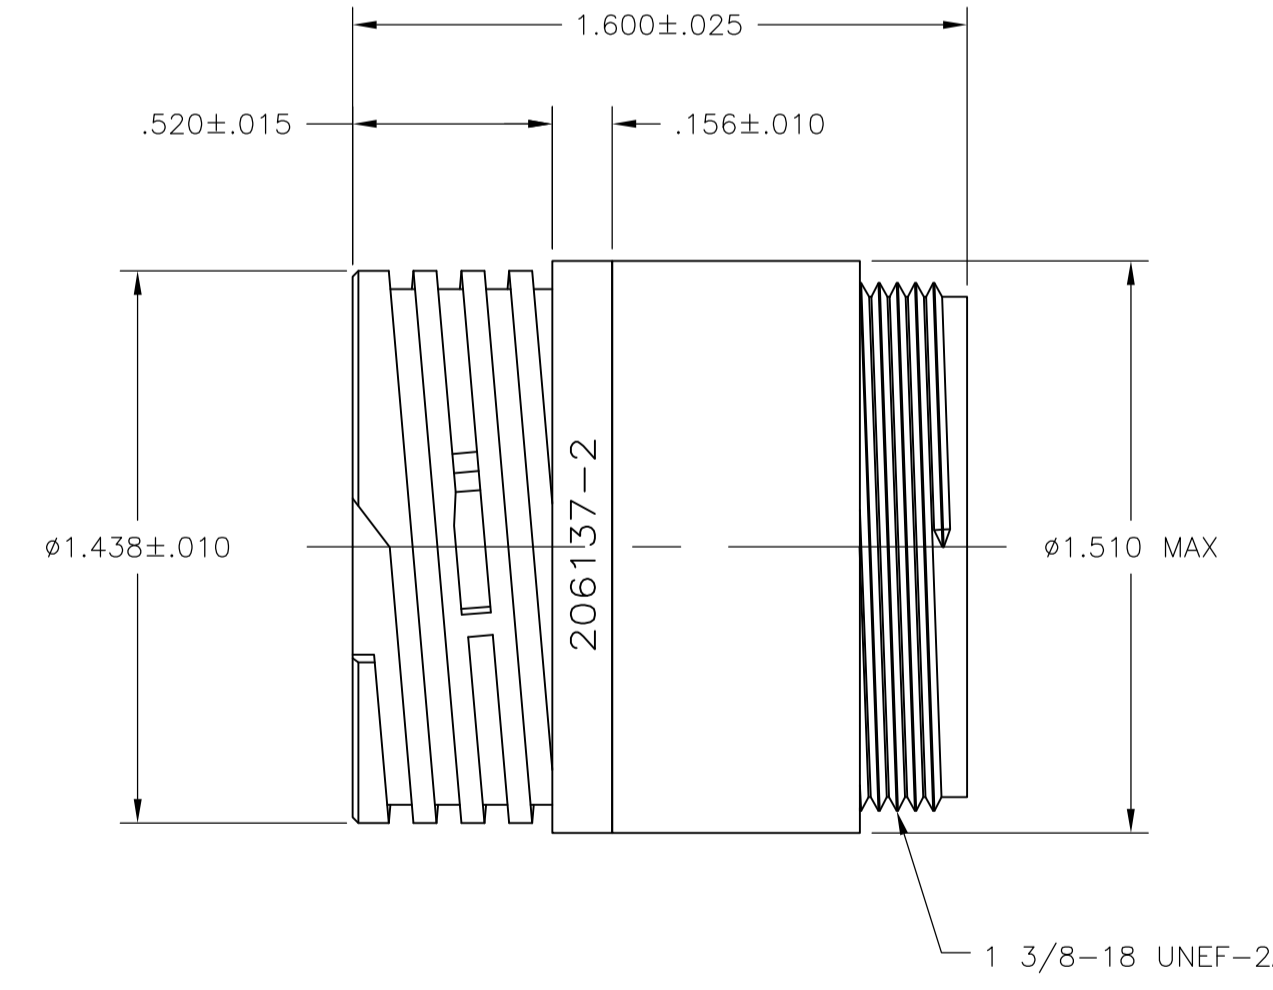

LOC		DIST		REVISIONS			
FT	0	P	LTR	DESCRIPTION	DATE	DWN	APVD
M1				REVISED PER ECO-11-004820	11MAR11	RK	HMR

- NOTES:**
1. CAVITY IDENTIFICATION ON FRONT AND REAR FACE.
 2. WILL ACCEPT SEVEN (7) TYPE XII PIN CONTACTS.
- ⚠ #4 FASTENER RECOMMENDED FOR MOUNTING.

DETAIL A

RECOMMENDED PANEL CUTOUT

DETAIL B

4-40 THREADED INSERTS	A	206137-5
.150±.003	B	206137-2
.150±.003	A	206137-1
DIM C	SEE DETAIL	PART NUMBER

THIS DRAWING IS A CONTROLLED DOCUMENT.

DIMENSIONS: INCHES	TOLERANCES UNLESS OTHERWISE SPECIFIED:	DIN D. HARDY 05/31/94	APVD W.G. LENKER 06/07/94	NAME
0 PLC ± -	1 PLC ± -	2 PLC ± .005	3 PLC ± -	4 PLC ± -
ANGLES ± -				
MATERIAL NYLON, BLACK	FINISH -	WEIGHT -	SIZE A1	CAGE CODE 00779
CUSTOMER DRAWING		SCALE 2:1	SHEET 1 OF 1	REV M1

STE TE Connectivity

RECEPTACLE HOUSING, STANDARD SEX, SHELL SIZE 23, CPC

PRODUCT SPEC 108-10024

DRAWING NO. 206137

X-ON Electronics

Largest Supplier of Electrical and Electronic Components

Click to view similar products for [Standard Circular Connector](#) category: