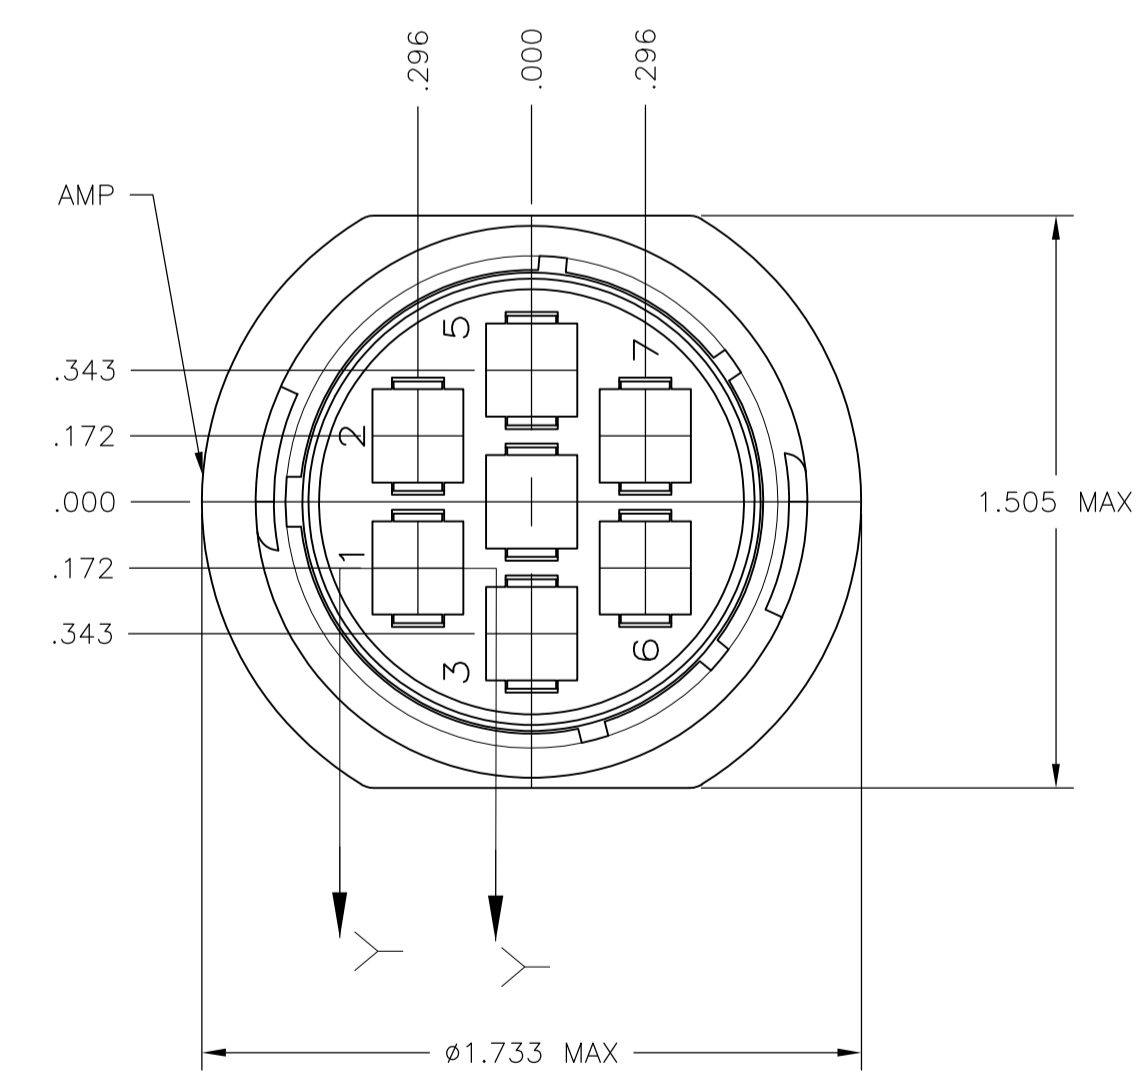

LOC		DIST		REVISIONS			
FT	0	P	LTR	DESCRIPTION	DATE	DWN	APVD
M1				REVISED PER ECO-11-004820	11MAR11	RK	HMR

- NOTES:**
1. CAVITY IDENTIFICATION ON FRONT AND REAR FACE.
 2. WILL ACCEPT SEVEN (7) TYPE XII PIN CONTACTS.
- ⚠ #4 FASTENER RECOMMENDED FOR MOUNTING.

DETAIL A

RECOMMENDED PANEL CUTOUT

DETAIL B

4-40 THREADED INSERTS	A	206137-5
.150±.003	B	206137-2
.150±.003	A	206137-1
DIM C	SEE DETAIL	PART NUMBER

THIS DRAWING IS A CONTROLLED DOCUMENT.

DIMENSIONS: INCHES	TOLERANCES UNLESS OTHERWISE SPECIFIED:	DIN D. HARDY 05/31/94	APVD W.G. LENKER 06/07/94	NAME
0 PLC ± -	1 PLC ± -	2 PLC ± .005	3 PLC ± -	4 PLC ± -
ANGLES ± -				
MATERIAL NYLON, BLACK	FINISH -	WEIGHT -	SIZE A1	CAGE CODE 00779
CUSTOMER DRAWING		SCALE 2:1	SHEET 1 OF 1	REV M1

STE TE Connectivity

RECEPTACLE HOUSING, STANDARD SEX, SHELL SIZE 23, CPC

PRODUCT SPEC 108-10024

DRAWING NO. 206137

X-ON Electronics

Largest Supplier of Electrical and Electronic Components

Click to view similar products for [Standard Circular Connector](#) category: