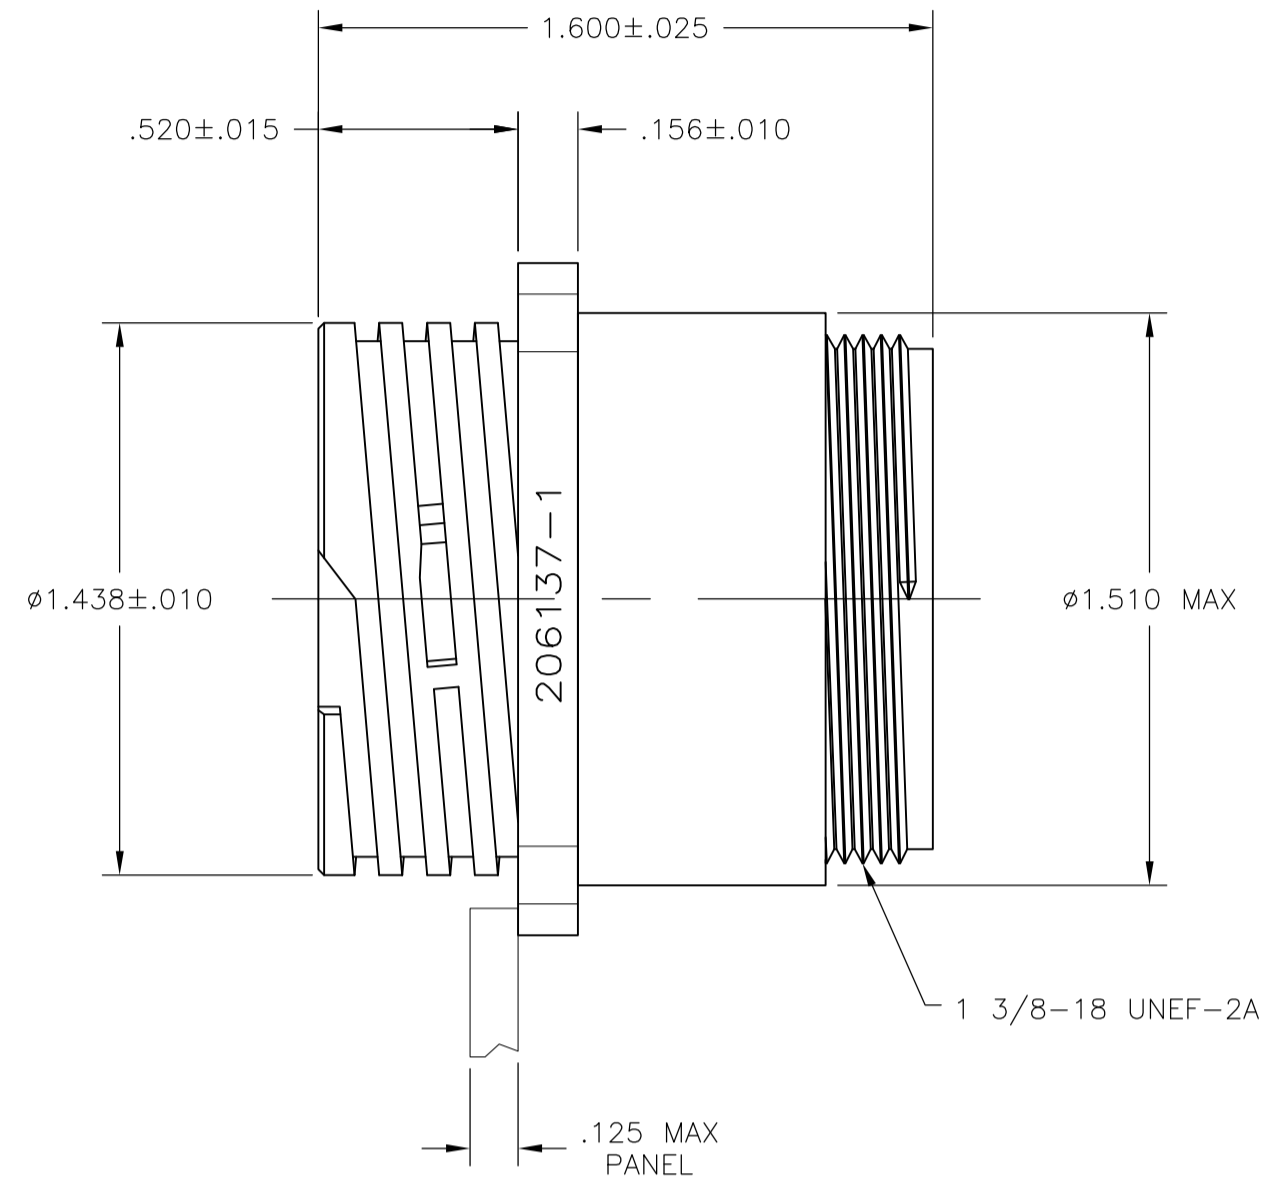

LOC		DIST		REVISIONS			
FT	0	P	LTR	DESCRIPTION	DATE	DWN	APVD
M1				REVISED PER ECO-11-004820	11MAR11	RK	HMR

- NOTES:**
1. CAVITY IDENTIFICATION ON FRONT AND REAR FACE.
 2. WILL ACCEPT SEVEN (7) TYPE XII PIN CONTACTS.
- ⚠ #4 FASTENER RECOMMENDED FOR MOUNTING.

DETAIL A

RECOMMENDED PANEL CUTOUT

DETAIL B

4-40 THREADED INSERTS	A	206137-5
.150±.003	B	206137-2
.150±.003	A	206137-1
DIM C	SEE DETAIL	PART NUMBER

THIS DRAWING IS A CONTROLLED DOCUMENT.

DIMENSIONS: INCHES	TOLERANCES UNLESS OTHERWISE SPECIFIED:	DIN D. HARDY 05/31/94	APVD W.G. LENKER 06/07/94	NAME
0 PLC ± -	1 PLC ± -	2 PLC ± .005	3 PLC ± -	4 PLC ± -
ANGLES ± -				
MATERIAL NYLON, BLACK	FINISH -	WEIGHT -	SIZE A1	CAGE CODE 00779
CUSTOMER DRAWING		SCALE 2:1	SHEET 1 OF 1	REV M1

STE TE Connectivity

RECEPTACLE HOUSING, STANDARD SEX, SHELL SIZE 23, CPC

PRODUCT SPEC 108-10024

DRAWING NO. 206137

X-ON Electronics

Largest Supplier of Electrical and Electronic Components

Click to view similar products for [Standard Circular Connector](#) category: