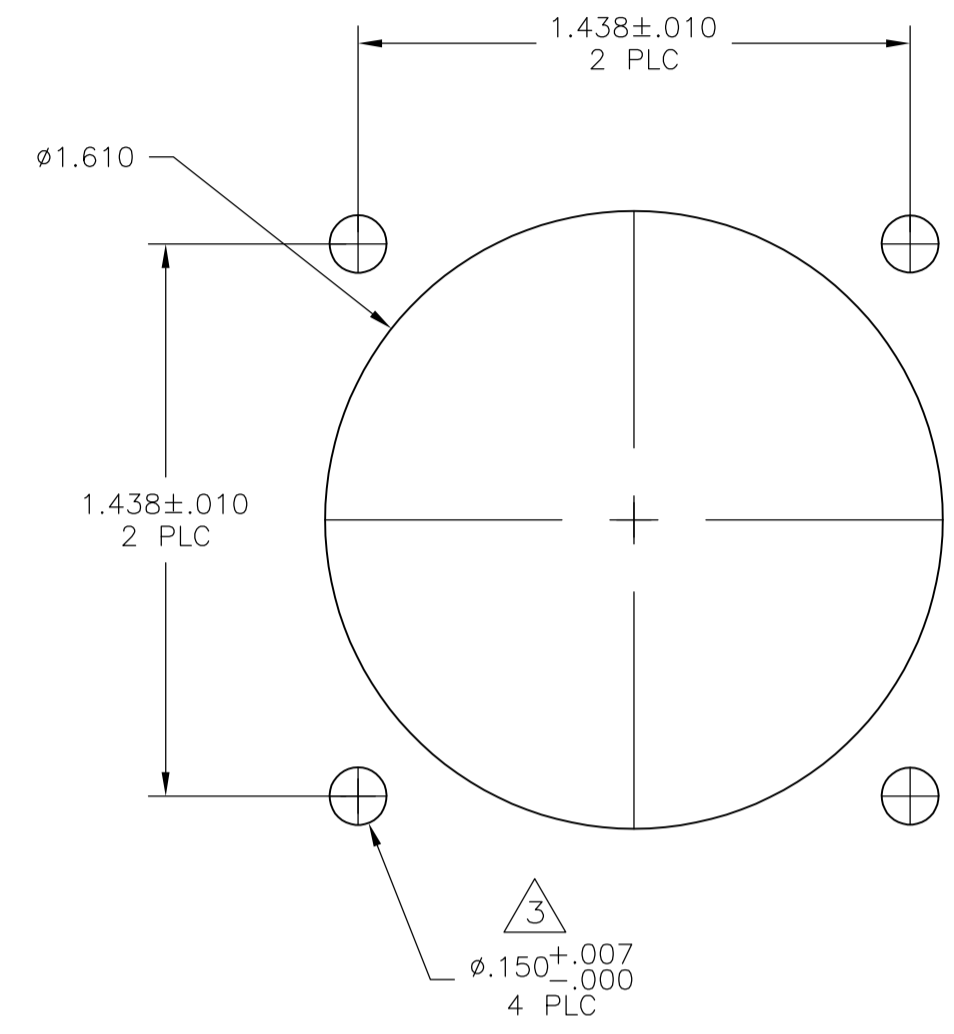

LOC		DIST		REVISIONS			
FT	0	P	LTR	DESCRIPTION	DATE	DWN	APVD
M1				REVISED PER ECO-11-004820	11MAR11	RK	HMR

- NOTES:**
1. CAVITY IDENTIFICATION ON FRONT AND REAR FACE.
 2. WILL ACCEPT SEVEN (7) TYPE XII PIN CONTACTS.
- ⚠ #4 FASTENER RECOMMENDED FOR MOUNTING.

DETAIL A

RECOMMENDED PANEL CUTOUT

DETAIL B

4-40 THREADED INSERTS	A	206137-5
.150±.003	B	206137-2
.150±.003	A	206137-1
DIM C	SEE DETAIL	PART NUMBER

THIS DRAWING IS A CONTROLLED DOCUMENT.

DIMENSIONS: INCHES	TOLERANCES UNLESS OTHERWISE SPECIFIED:	DIN D. HARDY 05/31/94	APVD W.G. LENKER 06/07/94	NAME
0 PLC ± -	1 PLC ± -	2 PLC ± .005	3 PLC ± -	4 PLC ± -
ANGLES ± -				
MATERIAL NYLON, BLACK	FINISH -	WEIGHT -	SIZE A1	CAGE CODE 00779
CUSTOMER DRAWING		SCALE 2:1	SHEET 1 OF 1	REV M1

STE TE Connectivity

RECEPTACLE HOUSING, STANDARD SEX, SHELL SIZE 23, CPC

PRODUCT SPEC 108-10024

DRAWING NO. 206137

X-ON Electronics

Largest Supplier of Electrical and Electronic Components

Click to view similar products for [Standard Circular Connector](#) category: