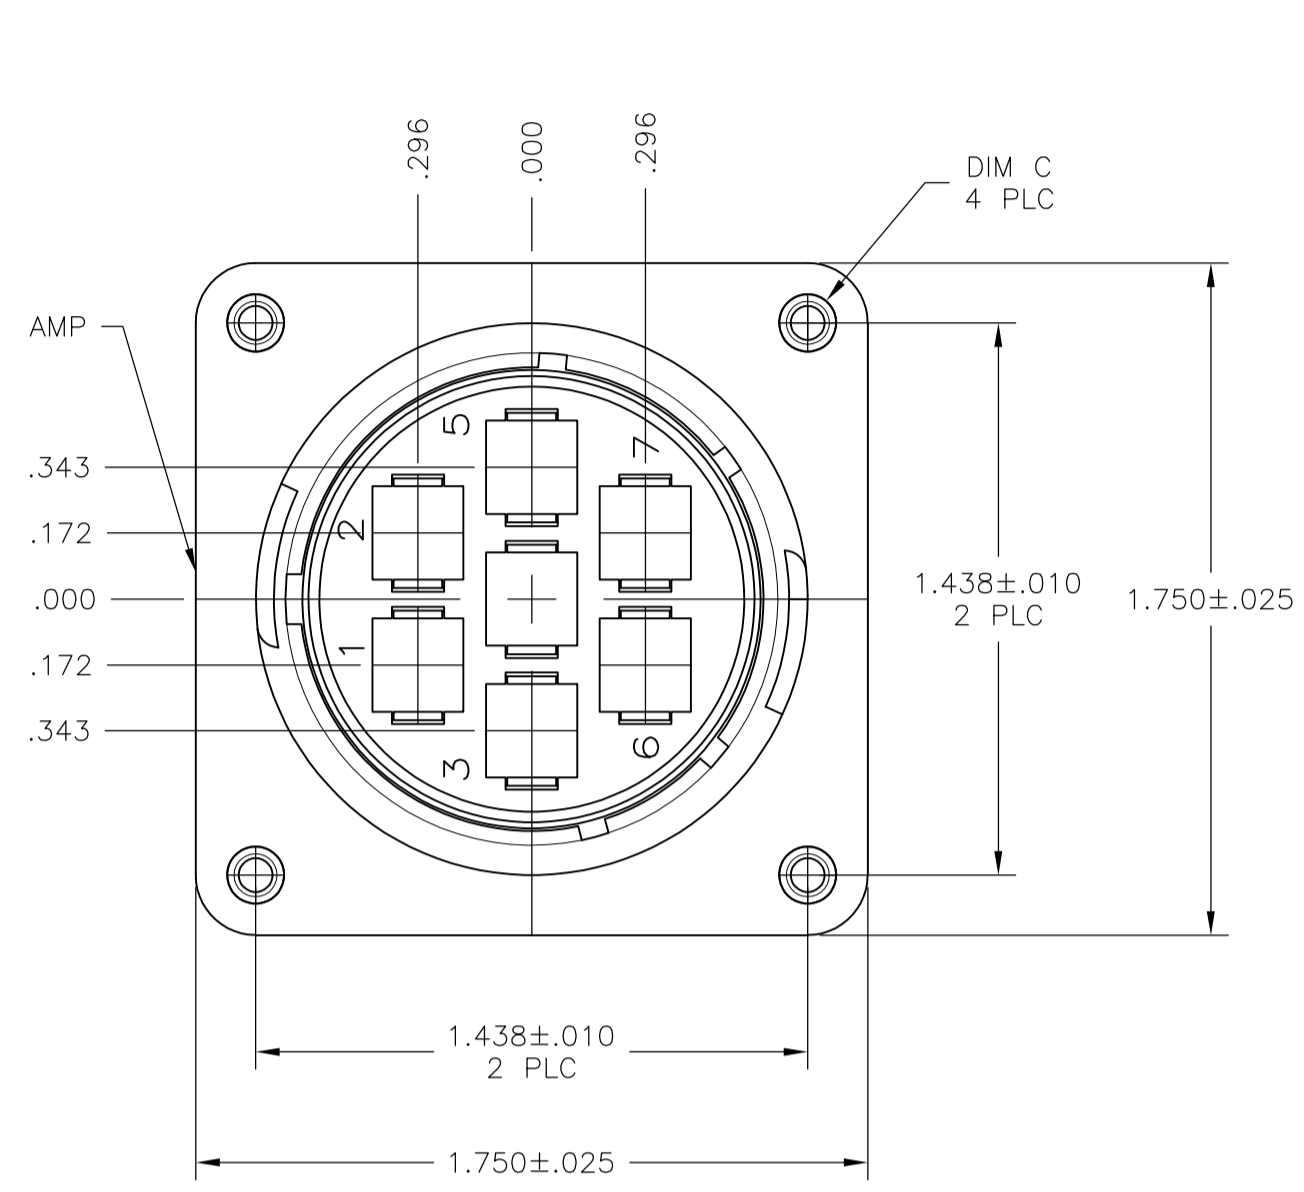

LOC		DIST		REVISIONS			
FT	0	P	LTR	DESCRIPTION	DATE	DWN	APVD
M1				REVISED PER ECO-11-004820	11MAR11	RK	HMR

- NOTES:**
1. CAVITY IDENTIFICATION ON FRONT AND REAR FACE.
 2. WILL ACCEPT SEVEN (7) TYPE XII PIN CONTACTS.
- ⚠ #4 FASTENER RECOMMENDED FOR MOUNTING.

DETAIL A

RECOMMENDED PANEL CUTOUT

DETAIL B

4-40 THREADED INSERTS	A	206137-5
.150±.003	B	206137-2
.150±.003	A	206137-1
DIM C	SEE DETAIL	PART NUMBER

THIS DRAWING IS A CONTROLLED DOCUMENT.

DIMENSIONS: INCHES	TOLERANCES UNLESS OTHERWISE SPECIFIED:	DIN D. HARDY 05/31/94	APVD W.G. LENKER 06/07/94	NAME
0 PLC ± -	1 PLC ± -	2 PLC ± .005	3 PLC ± -	4 PLC ± -
ANGLES ± -				
MATERIAL NYLON, BLACK	FINISH -	WEIGHT -	SIZE A1	CAGE CODE 00779
CUSTOMER DRAWING		SCALE 2:1	SHEET 1 OF 1	REV M1

STE TE Connectivity

RECEPTACLE HOUSING, STANDARD SEX, SHELL SIZE 23, CPC

PRODUCT SPEC 108-10024

DRAWING NO. 206137

X-ON Electronics

Largest Supplier of Electrical and Electronic Components

Click to view similar products for [Standard Circular Connector](#) category: