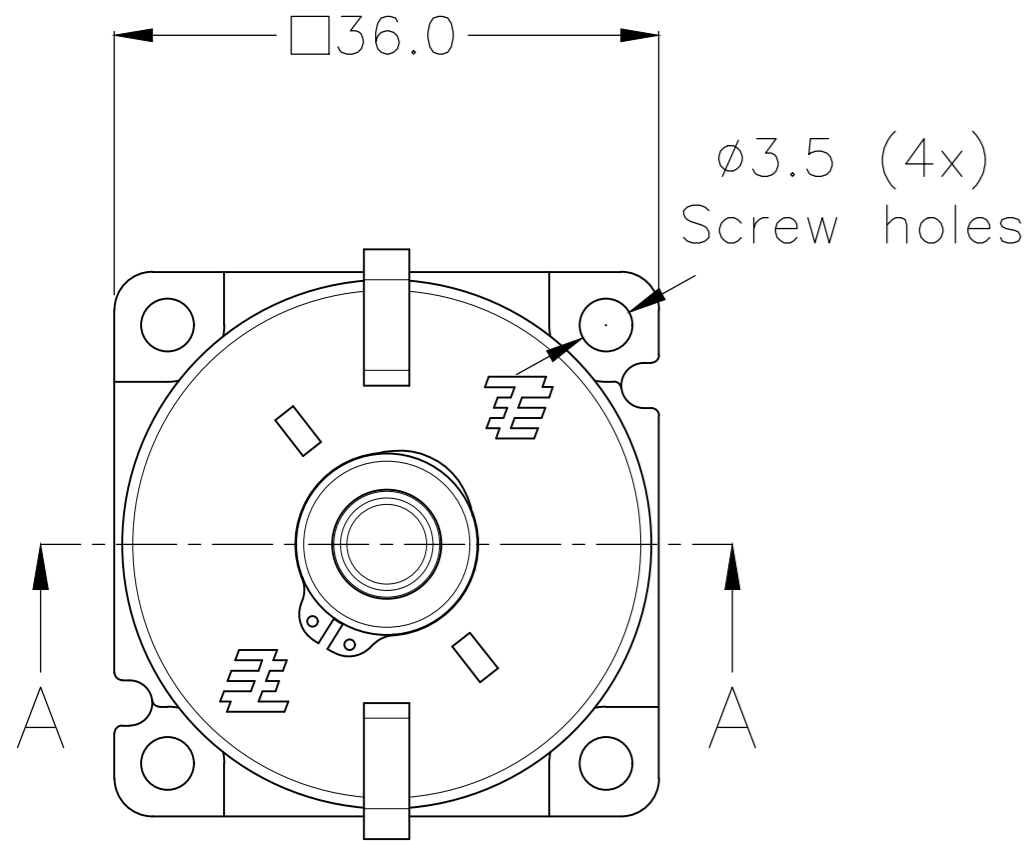

THIS DRAWING IS UNPUBLISHED. RELEASED FOR PUBLICATION
 © COPYRIGHT - By - ALL RIGHTS RESERVED.

REVISIONS				
P	LTR	DESCRIPTION	DATE	APVD
C		ECR-17-014058	05FEB2018	HZ RS

ASSEMBLED 2061433-1
(cord not shown)

FULLAXS BULKHEAD CAP
(Housing not shown)

SECTION A-A
(Cap not shown)

Recommended panel cutout
for the assembly and housing

NOTE:
 1 SHOWN DIMENSIONS ARE FOR REFERENCE ONLY
 2 THE CLIP ON CAP CAN PASS 24DAYS CORROSION TEST (INCLUDE 14 DAYS SALT SPRAY AND 10DAYS MOIST SO₂ EXPOSURE)

ITEM	TE PART NUMBER	DESCRIPTION
1	2061433-1	FOKIT FULLAXS BULKHEAD ASSEMBLY
2	2061433-2	FOAC FULLAXS BULKHEAD HOUSING
3	2061433-3	FOAC FULLAXS BULKHEAD CAP
4	2061433-4	FOAC FULLAXS BULKHEAD CAP STRAP
5	2061433-5	FOKIT FULLAXS BULKHEAD ASSEMBLY

THIS DRAWING IS A CONTROLLED DOCUMENT.		DWN R. COOLEN 10JUN2010		
DIMENSIONS: mm		CHK M. SCHOLTEN 17MAY2013		
TOLERANCES UNLESS OTHERWISE SPECIFIED:		APVD A. HENGELMOLEN 17MAY2013	NAME	
0 PLC ± -	1 PLC ± -	PRODUCT SPEC	FOKIT FULLAXS BULKHEAD ASSEMBLY	
2 PLC ± -	3 PLC ± -	APPLICATION SPEC	SIZE A2	CAGE CODE 00779
4 PLC ± -	ANGLES ± -	WEIGHT 0.000000	SCALE NTS	DRAWING NO C=2061433
FINISH -		CUSTOMER DRAWING	SHEET 1 OF 1	REV C