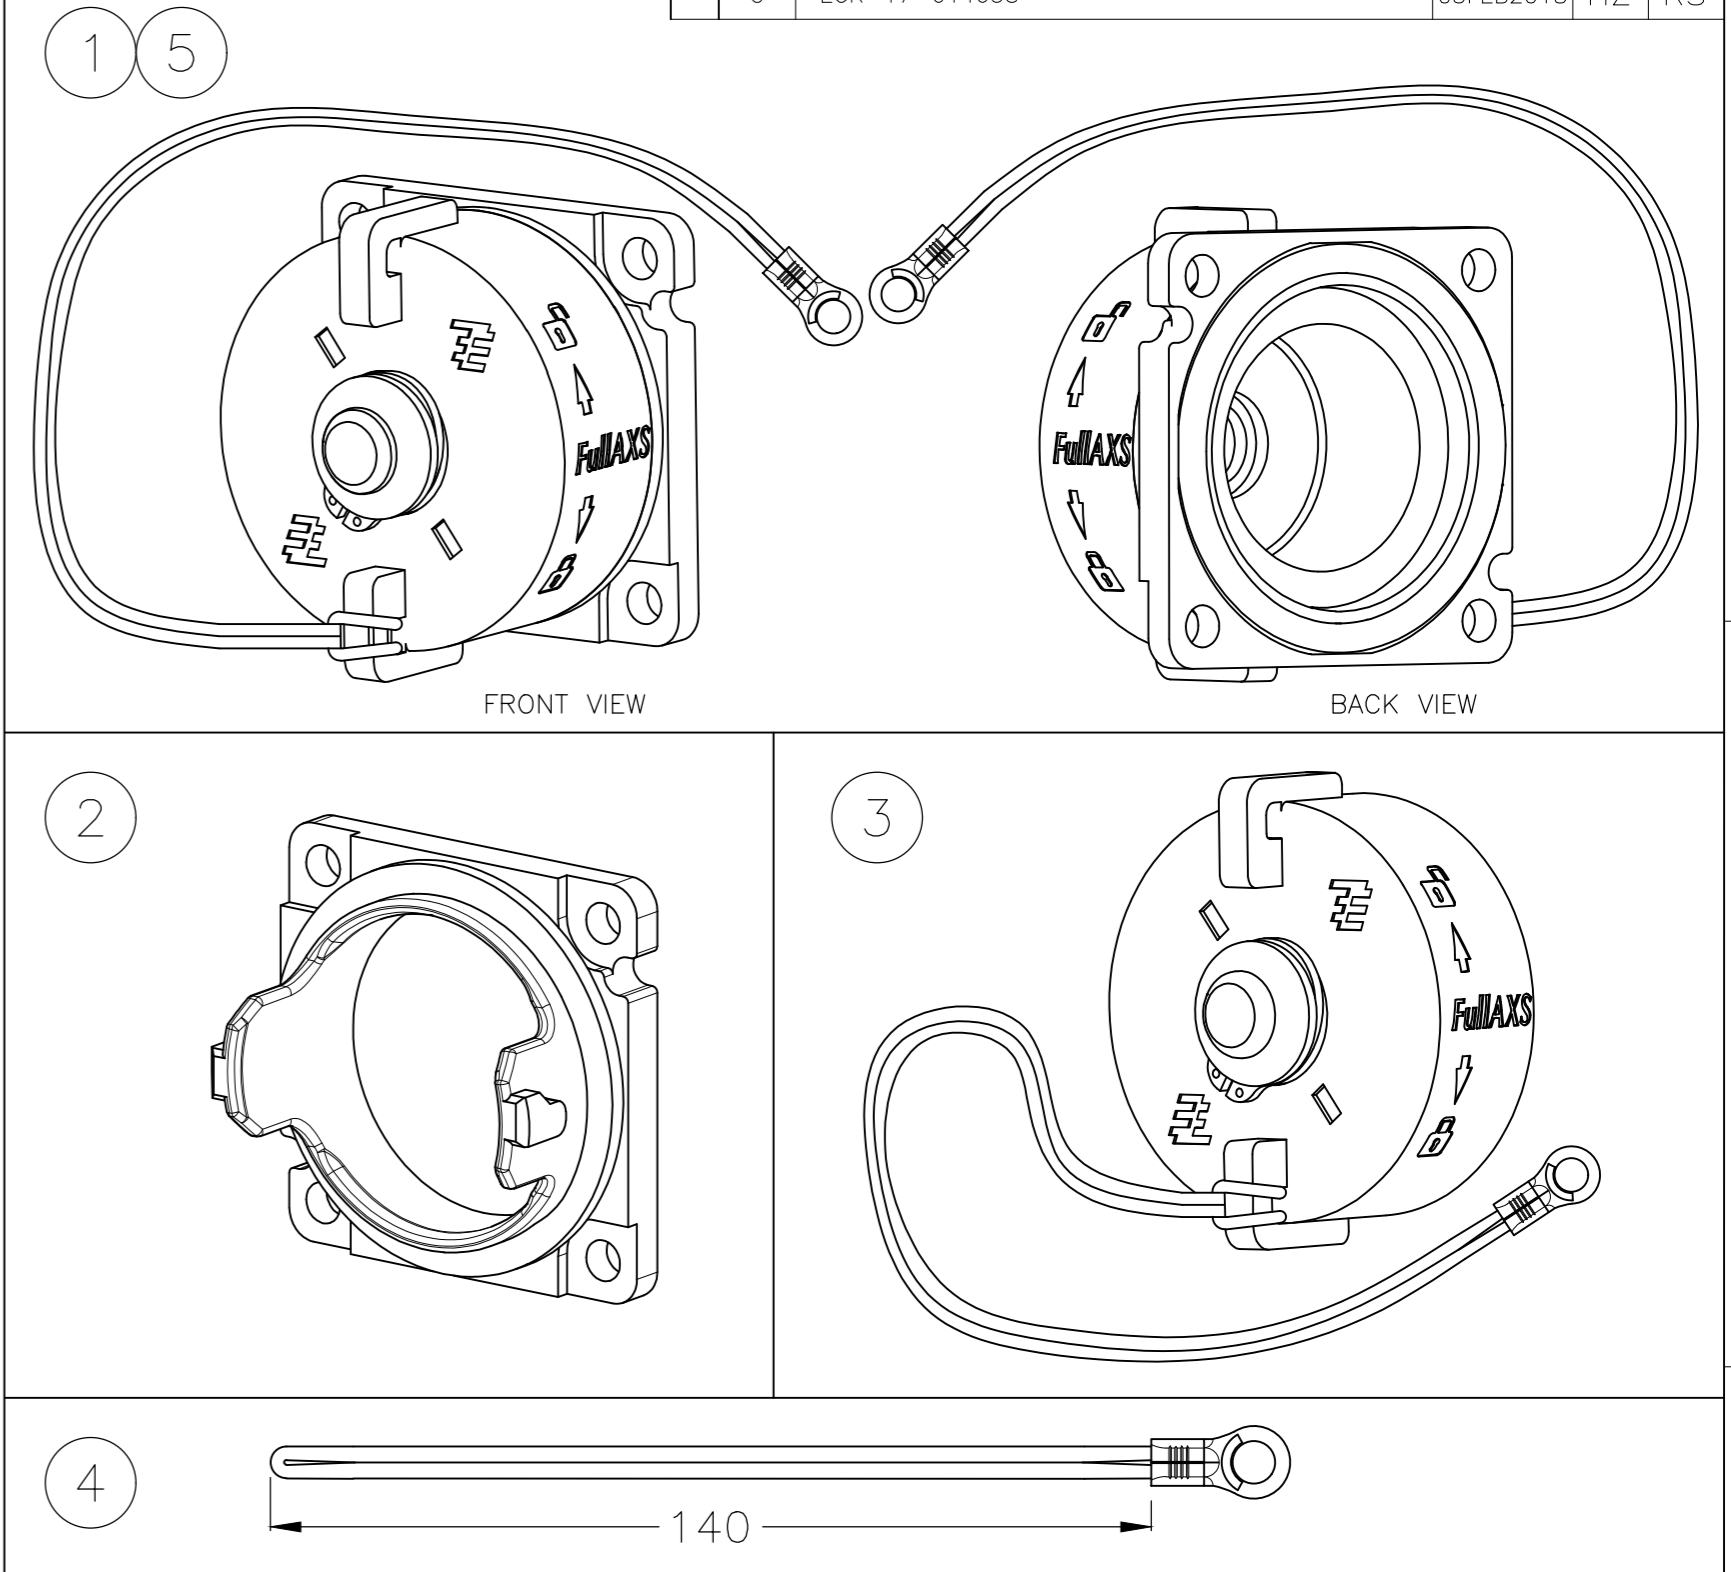

THIS DRAWING IS UNPUBLISHED. RELEASED FOR PUBLICATION
 © COPYRIGHT - By - ALL RIGHTS RESERVED.

REVISIONS				
P	LTR	DESCRIPTION	DATE	APVD
C		ECR-17-014058	05FEB2018	HZ RS

ASSEMBLED 2061433-1
(cord not shown)

FULLAXS BULKHEAD CAP
(Housing not shown)

SECTION A-A
(Cap not shown)

Recommended panel cutout
for the assembly and housing

NOTE:
 1 SHOWN DIMENSIONS ARE FOR REFERENCE ONLY
 2 THE CLIP ON CAP CAN PASS 24DAYS CORROSION TEST (INCLUDE 14 DAYS SALT SPRAY AND 10DAYS MOIST SO₂ EXPOSURE)

ITEM	TE PART NUMBER	DESCRIPTION
1	2061433-1	FOKIT FULLAXS BULKHEAD ASSEMBLY
2	2061433-2	FOAC FULLAXS BULKHEAD HOUSING
3	2061433-3	FOAC FULLAXS BULKHEAD CAP
4	2061433-4	FOAC FULLAXS BULKHEAD CAP STRAP
5	2061433-5	FOKIT FULLAXS BULKHEAD ASSEMBLY

THIS DRAWING IS A CONTROLLED DOCUMENT.		DWN R. COOLEN 10JUN2010		
DIMENSIONS: mm		CHK M. SCHOLTEN 17MAY2013		
TOLERANCES UNLESS OTHERWISE SPECIFIED:		APVD A. HENGELMOLEN 17MAY2013	NAME	
0 PLC ± -	1 PLC ± -	PRODUCT SPEC	FOKIT FULLAXS BULKHEAD ASSEMBLY	
2 PLC ± -	3 PLC ± -	APPLICATION SPEC	SIZE A2	CAGE CODE 00779
4 PLC ± -	ANGLES ± -	WEIGHT 0.000000	SCALE NTS	DRAWING NO C=2061433
FINISH -		CUSTOMER DRAWING	SHEET 1 OF 1	REV C