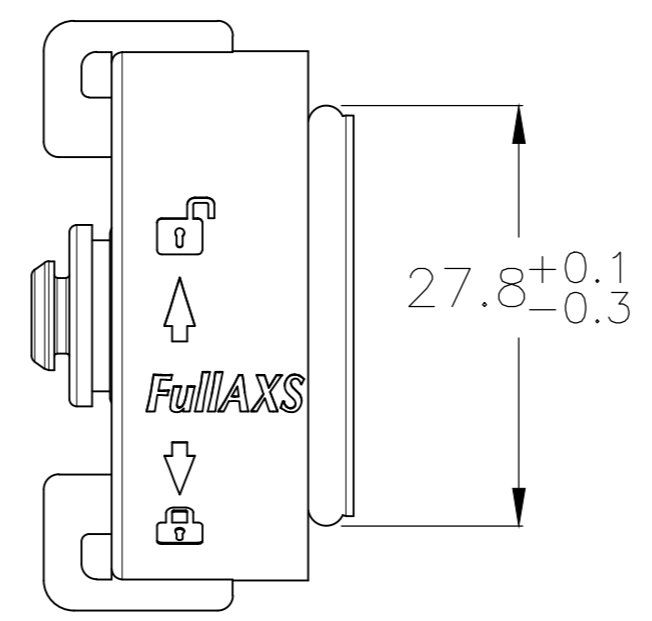

THIS DRAWING IS UNPUBLISHED. RELEASED FOR PUBLICATION
 © COPYRIGHT - By - ALL RIGHTS RESERVED.

REVISIONS				
P	LTR	DESCRIPTION	DATE	APVD
C		ECR-17-014058	05FEB2018	HZ RS

ASSEMBLED 2061433-1
(cord not shown)

FULLAXS BULKHEAD CAP
(Housing not shown)

SECTION A-A
(Cap not shown)

Recommended panel cutout
for the assembly and housing

NOTE:
 1 SHOWN DIMENSIONS ARE FOR REFERENCE ONLY
 2 THE CLIP ON CAP CAN PASS 24DAYS CORROSION TEST (INCLUDE 14 DAYS SALT SPRAY AND 10DAYS MOIST SO₂ EXPOSURE)

ITEM	TE PART NUMBER	DESCRIPTION
1	2061433-1	FOKIT FULLAXS BULKHEAD ASSEMBLY
2	2061433-2	FOAC FULLAXS BULKHEAD HOUSING
3	2061433-3	FOAC FULLAXS BULKHEAD CAP
4	2061433-4	FOAC FULLAXS BULKHEAD CAP STRAP
5	2061433-5	FOKIT FULLAXS BULKHEAD ASSEMBLY

THIS DRAWING IS A CONTROLLED DOCUMENT.		DWN R. COOLEN 10JUN2010		
DIMENSIONS: mm		CHK M. SCHOLTEN 17MAY2013		
TOLERANCES UNLESS OTHERWISE SPECIFIED:		APVD A. HENGELMOLEN 17MAY2013	NAME	
0 PLC ± -	1 PLC ± -	PRODUCT SPEC	FOKIT FULLAXS BULKHEAD ASSEMBLY	
2 PLC ± -	3 PLC ± -	APPLICATION SPEC	SIZE A2	CAGE CODE 00779
4 PLC ± -	ANGLES ± -	WEIGHT 0.000000	SCALE NTS	DRAWING NO C=2061433
FINISH -		CUSTOMER DRAWING	SHEET 1 OF 1	REV C