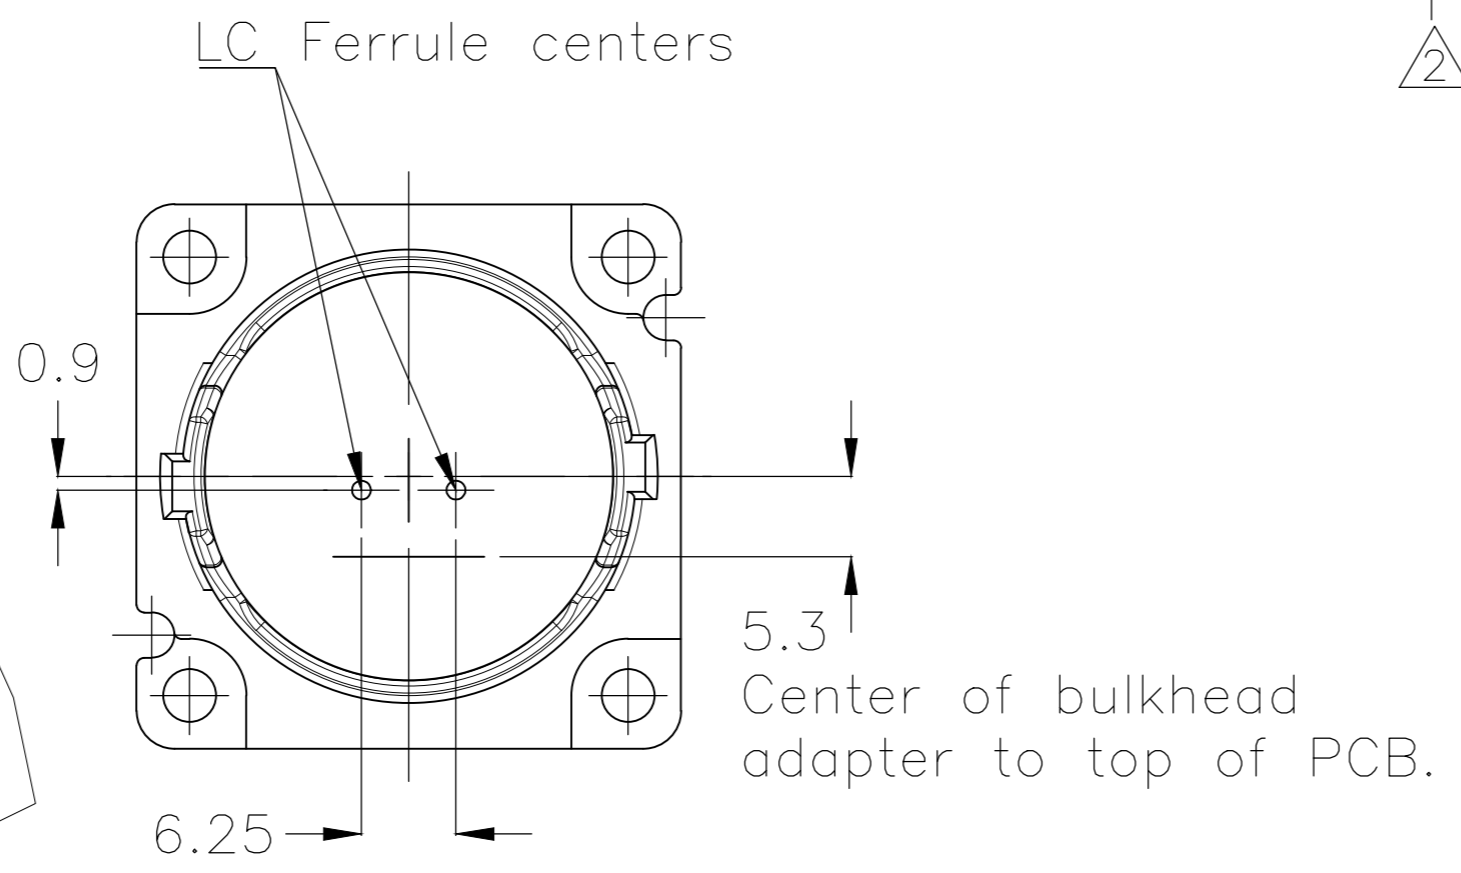

FULLAXS BULKHEAD CAP
(Housing not shown)

SECTION A-A
(Cap not shown)

Recommended panel cutout
for the assembly and housing

NOTE:
 1 SHOWN DIMENSIONS ARE FOR REFERENCE ONLY
 2 THE CLIP ON CAP CAN PASS 24DAYS CORROSION TEST (INCLUDE 14 DAYS SALT SPRAY AND 10DAYS MOIST SO₂ EXPOSURE)

ITEM	TE PART NUMBER	DESCRIPTION
1	2061433-1	FOKIT FULLAXS BULKHEAD ASSEMBLY
2	2061433-2	FOAC FULLAXS BULKHEAD HOUSING
3	2061433-3	FOAC FULLAXS BULKHEAD CAP
4	2061433-4	FOAC FULLAXS BULKHEAD CAP STRAP
5	2061433-5	FOKIT FULLAXS BULKHEAD ASSEMBLY

THIS DRAWING IS A CONTROLLED DOCUMENT.		DWN R. COOLEN 10JUN2010		
DIMENSIONS: mm		CHK M. SCHOLTEN 17MAY2013		
TOLERANCES UNLESS OTHERWISE SPECIFIED:		APVD A. HENGELMOLEN 17MAY2013	NAME	
0 PLC ± -	1 PLC ± -	PRODUCT SPEC	FOKIT FULLAXS BULKHEAD ASSEMBLY	
2 PLC ± -	3 PLC ± -	APPLICATION SPEC	SIZE A2	CAGE CODE 00779
4 PLC ± -	ANGLES ± -	WEIGHT 0.000000	SCALE NTS	DRAWING NO C=2061433
FINISH -		CUSTOMER DRAWING	SHEET 1 OF 1	REV C