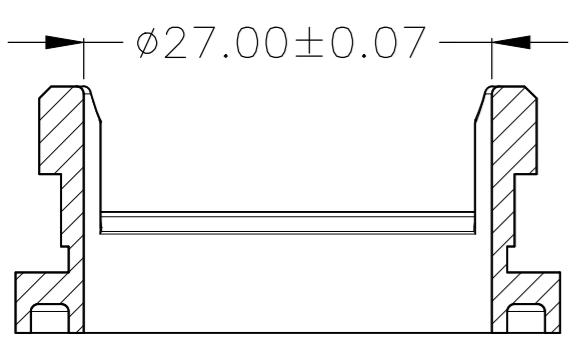

FULLAXS BULKHEAD CAP
(Housing not shown)

SECTION A-A
(Cap not shown)

Recommended panel cutout
for the assembly and housing

NOTE:
 1 SHOWN DIMENSIONS ARE FOR REFERENCE ONLY
 2 THE CLIP ON CAP CAN PASS 24DAYS CORROSION TEST (INCLUDE 14 DAYS SALT SPRAY AND 10DAYS MOIST SO₂ EXPOSURE)

ITEM	TE PART NUMBER	DESCRIPTION
1	2061433-1	FOKIT FULLAXS BULKHEAD ASSEMBLY
2	2061433-2	FOAC FULLAXS BULKHEAD HOUSING
3	2061433-3	FOAC FULLAXS BULKHEAD CAP
4	2061433-4	FOAC FULLAXS BULKHEAD CAP STRAP
5	2061433-5	FOKIT FULLAXS BULKHEAD ASSEMBLY

THIS DRAWING IS A CONTROLLED DOCUMENT.		DWN R. COOLEN 10JUN2010		
DIMENSIONS: mm		CHK M. SCHOLTEN 17MAY2013		
TOLERANCES UNLESS OTHERWISE SPECIFIED:		APVD A. HENGELMOLEN 17MAY2013	NAME	
0 PLC ± -	1 PLC ± -	PRODUCT SPEC	FOKIT FULLAXS BULKHEAD ASSEMBLY	
2 PLC ± -	3 PLC ± -	APPLICATION SPEC	SIZE A2	CAGE CODE 00779
4 PLC ± -	ANGLES ± -	WEIGHT 0.000000	SCALE NTS	DRAWING NO C=2061433
FINISH -		CUSTOMER DRAWING	SHEET 1 OF 1	REV C