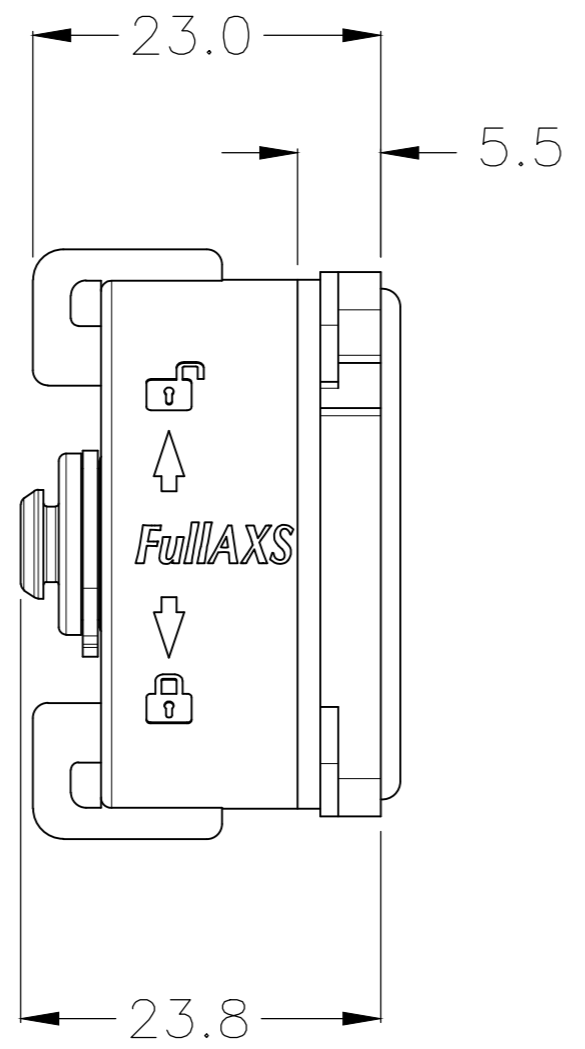

THIS DRAWING IS UNPUBLISHED. RELEASED FOR PUBLICATION
 © COPYRIGHT - By - ALL RIGHTS RESERVED.

REVISIONS				
P	LTR	DESCRIPTION	DATE	APVD
C		ECR-17-014058	05FEB2018	HZ RS

ASSEMBLED 2061433-1
(cord not shown)

FULLAXS BULKHEAD CAP
(Housing not shown)

SECTION A-A
(Cap not shown)

Recommended panel cutout
for the assembly and housing

NOTE:
 1 SHOWN DIMENSIONS ARE FOR REFERENCE ONLY
 2 THE CLIP ON CAP CAN PASS 24DAYS CORROSION TEST (INCLUDE 14 DAYS SALT SPRAY AND 10DAYS MOIST SO₂ EXPOSURE)

ITEM	TE PART NUMBER	DESCRIPTION
1	2061433-1	FOKIT FULLAXS BULKHEAD ASSEMBLY
2	2061433-2	FOAC FULLAXS BULKHEAD HOUSING
3	2061433-3	FOAC FULLAXS BULKHEAD CAP
4	2061433-4	FOAC FULLAXS BULKHEAD CAP STRAP
5	2061433-5	FOKIT FULLAXS BULKHEAD ASSEMBLY

THIS DRAWING IS A CONTROLLED DOCUMENT.		DWN R. COOLEN 10JUN2010		
DIMENSIONS: mm		CHK M. SCHOLTEN 17MAY2013		
TOLERANCES UNLESS OTHERWISE SPECIFIED:		APVD A. HENGELMOLEN 17MAY2013	NAME	
0 PLC ± -	1 PLC ± -	PRODUCT SPEC	FOKIT FULLAXS BULKHEAD ASSEMBLY	
2 PLC ± -	3 PLC ± -	APPLICATION SPEC	SIZE A2	CAGE CODE 00779
4 PLC ± -	ANGLES ± -	WEIGHT 0.000000	SCALE NTS	DRAWING NO C=2061433
FINISH -		CUSTOMER DRAWING	SHEET 1 OF 1	REV C