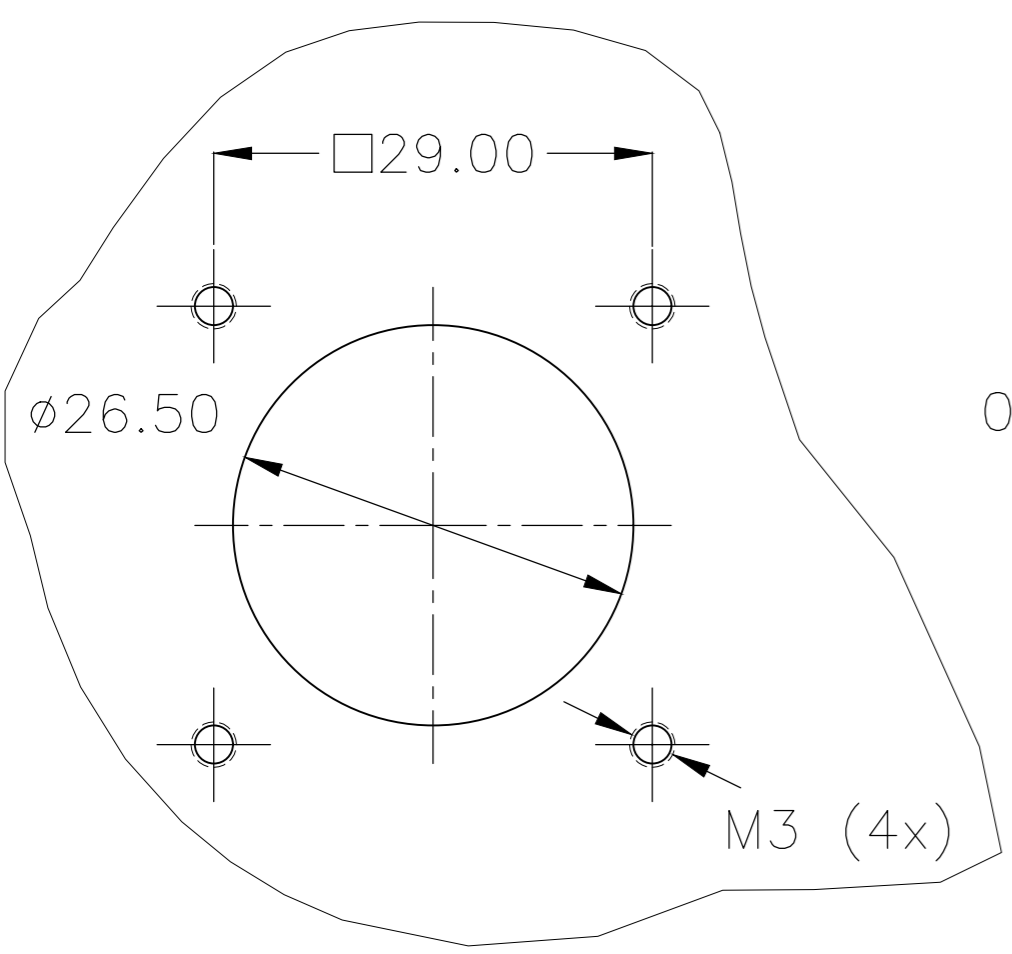

FULLAXS BULKHEAD CAP
(Housing not shown)

SECTION A-A
(Cap not shown)

Recommended panel cutout
for the assembly and housing

NOTE:
 1 SHOWN DIMENSIONS ARE FOR REFERENCE ONLY
 2 THE CLIP ON CAP CAN PASS 24DAYS CORROSION TEST (INCLUDE 14 DAYS SALT SPRAY AND 10DAYS MOIST SO₂ EXPOSURE)

ITEM	TE PART NUMBER	DESCRIPTION
1	2061433-1	FOKIT FULLAXS BULKHEAD ASSEMBLY
2	2061433-2	FOAC FULLAXS BULKHEAD HOUSING
3	2061433-3	FOAC FULLAXS BULKHEAD CAP
4	2061433-4	FOAC FULLAXS BULKHEAD CAP STRAP
5	2061433-5	FOKIT FULLAXS BULKHEAD ASSEMBLY

THIS DRAWING IS A CONTROLLED DOCUMENT.		DWN R. COOLEN 10JUN2010		
DIMENSIONS: mm		CHK M. SCHOLTEN 17MAY2013		
TOLERANCES UNLESS OTHERWISE SPECIFIED:		APVD A. HENGELMOLEN 17MAY2013	NAME	
0 PLC ± -	1 PLC ± -	PRODUCT SPEC	FOKIT FULLAXS BULKHEAD ASSEMBLY	
2 PLC ± -	3 PLC ± -	APPLICATION SPEC	SIZE A2	CAGE CODE 00779
4 PLC ± -	ANGLES ± -	WEIGHT 0.000000	SCALE NTS	DRAWING NO C=2061433
FINISH -		CUSTOMER DRAWING	SHEET 1 OF 1	REV C