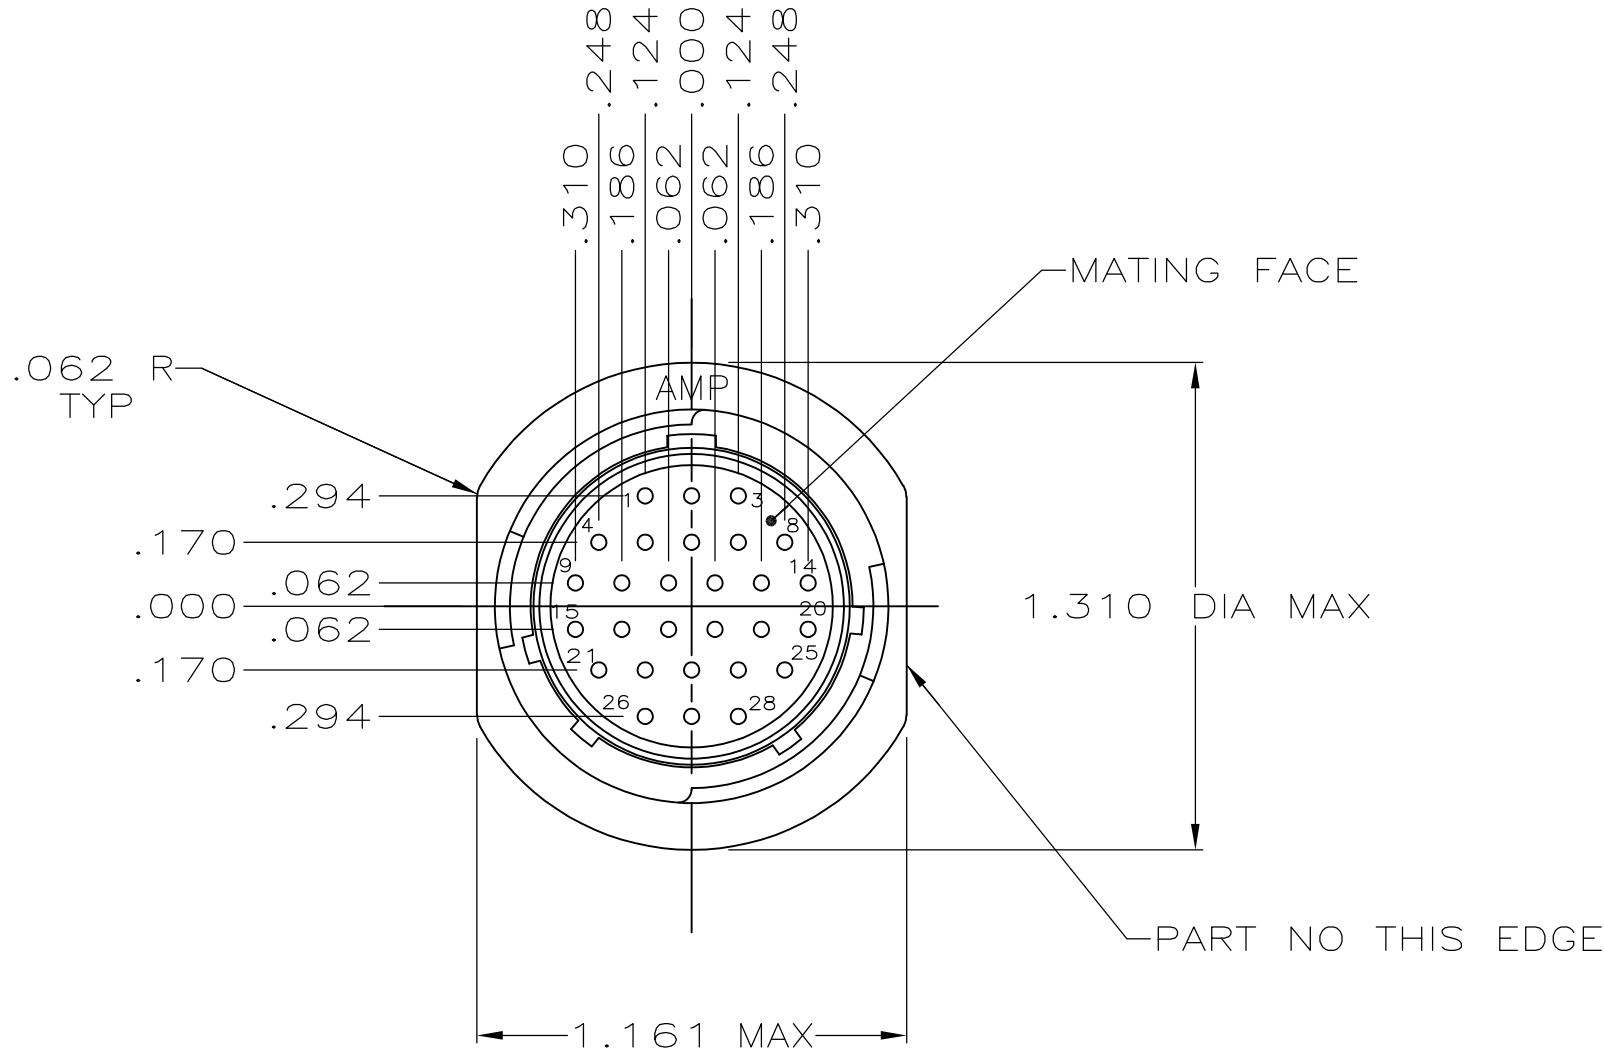

THIS DRAWING IS UNPUBLISHED.

RELEASED FOR PUBLICATION

ALL RIGHTS RESERVED.

© COPYRIGHT - By -

MOD	LOC	DIST
23	BD	35

REVISIONS

P	LTR	DESCRIPTION	DATE	DWN	APVD
	E1	REVISED PER ECO-11-005027	12MAR11	RK	HMR

206152-1

PART NUMBER

1. CONTACT CAVITIES IDENTIFIED BY CHARACTERS ON FRONT AND REAR FACES OF CONNECTOR.
2. WILL ACCEPT (28) SIZE 20 PIN CONTACTS.

THIS DRAWING IS A CONTROLLED DOCUMENT.		DWN	A.STAUB BG	4/1/91	STE TE Connectivity		
DIMENSIONS: INCHES		CHK	W.G.LENKER	7-24-92			
TOLERANCES UNLESS OTHERWISE SPECIFIED:		APVD	K.BEAVER	7-24-92	NAME		
0 PLC ± -		PRODUCT SPEC		108-10024			RECEPTACLE ASSEMBLY, STD SEX, SERIES 2, 17-28, CPC
1 PLC ± -		APPLICATION SPEC		-			
2 PLC ± -		SIZE	A3	CAGE CODE	00779	DRAWING NO	C-206152
3 PLC ± .005		RESTRICTED TO	-				
4 PLC ± -		SCALE	2:1		SHEET	1 OF 1	
ANGLES ± -		REV	E1				
FINISH		CUSTOMER DRAWING					
MATERIAL THERMOPLASTIC, BLACK		WEIGHT -