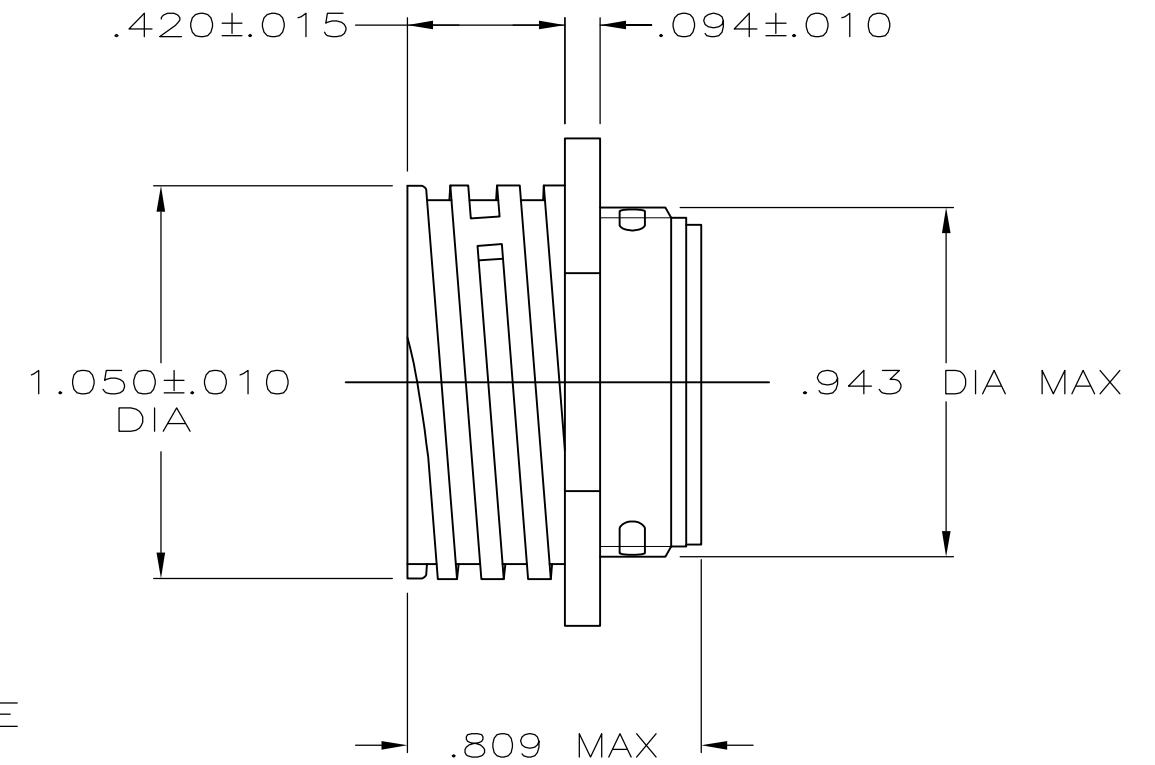

THIS DRAWING IS UNPUBLISHED.

RELEASED FOR PUBLICATION

ALL RIGHTS RESERVED.

© COPYRIGHT - By -

MOD	LOC	DIST
23	BD	35

REVISIONS

P	LTR	DESCRIPTION	DATE	DWN	APVD
	E1	REVISED PER ECO-11-005027	12MAR11	RK	HMR

206152-1

PART NUMBER

1. CONTACT CAVITIES IDENTIFIED BY CHARACTERS ON FRONT AND REAR FACES OF CONNECTOR.
2. WILL ACCEPT (28) SIZE 20 PIN CONTACTS.

THIS DRAWING IS A CONTROLLED DOCUMENT.		DWN	A.STAUB BG	4/1/91	STE TE Connectivity		
DIMENSIONS: INCHES		CHK	W.G.LENKER	7-24-92			
TOLERANCES UNLESS OTHERWISE SPECIFIED:		APVD	K.BEAVER	7-24-92	NAME		
0 PLC ± -		PRODUCT SPEC		108-10024			RECEPTACLE ASSEMBLY, STD SEX, SERIES 2, 17-28, CPC
1 PLC ± -		APPLICATION SPEC		-			
2 PLC ± -		SIZE	A3	CAGE CODE	00779	DRAWING NO	C-206152
3 PLC ± .005		RESTRICTED TO	-				
4 PLC ± -		SCALE	2:1		SHEET	1 OF 1	
ANGLES ± -		REV	E1				
FINISH		CUSTOMER DRAWING					
MATERIAL THERMOPLASTIC, BLACK		WEIGHT -