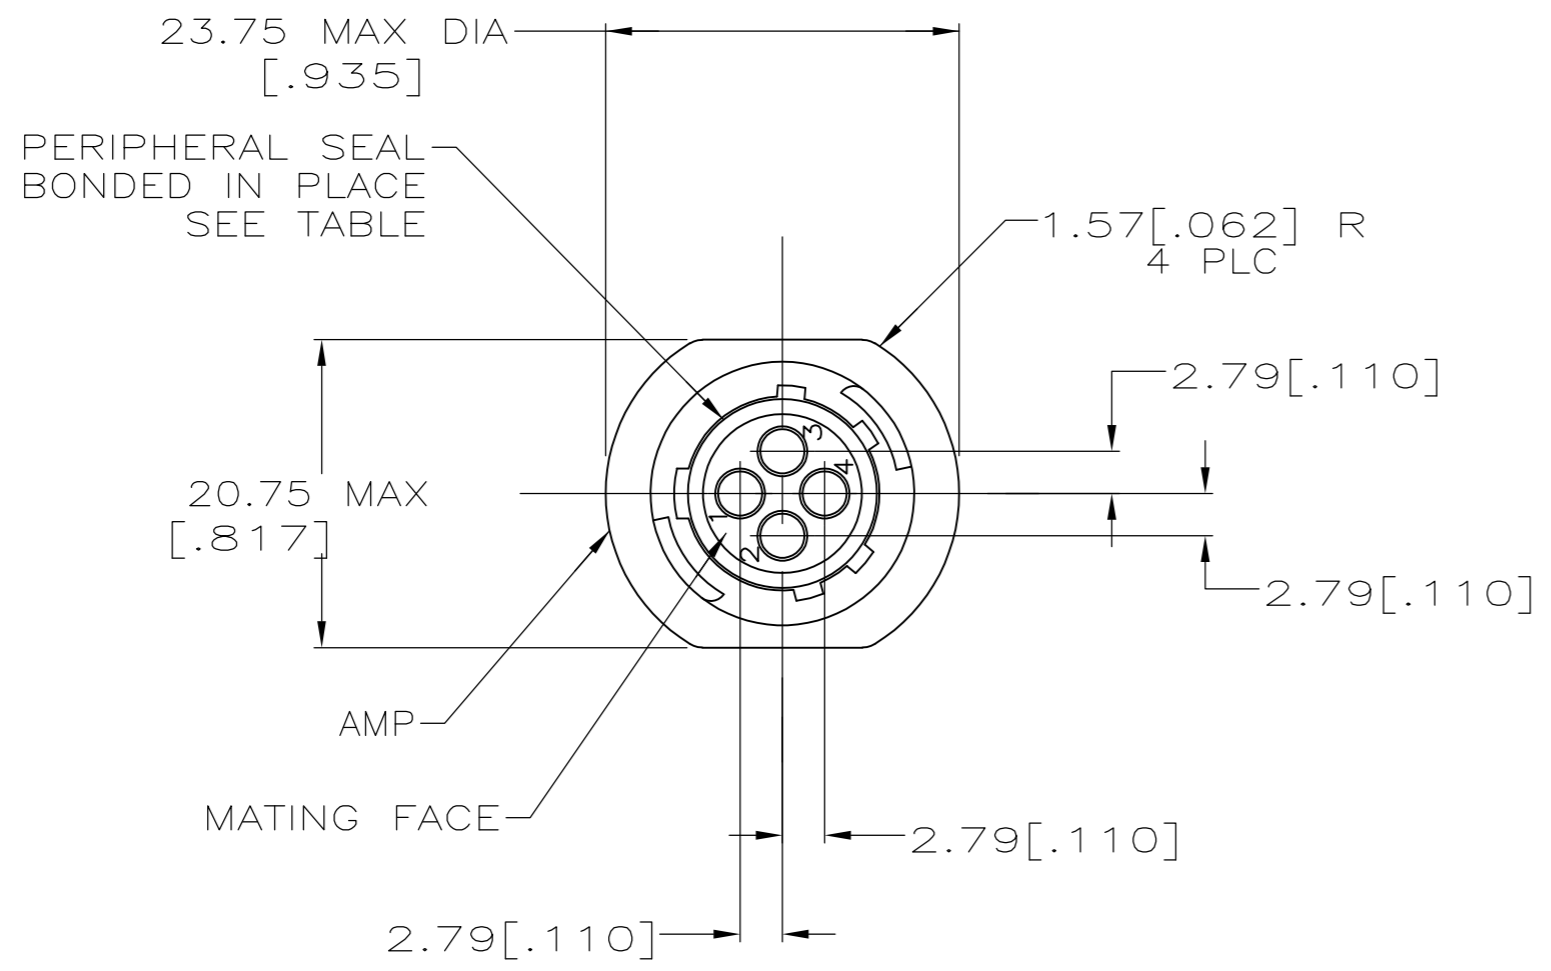

THIS DRAWING IS UNPUBLISHED. RELEASED FOR PUBLICATION  
 © COPYRIGHT - By - ALL RIGHTS RESERVED.

LOC	DIST	REVISIONS			
P	LTR	DESCRIPTION	DATE	DWN	APVD
BD	35	G2	REVISED PER ECO-13-000918	17JAN13	KH MZ

- 1 CAVITY IDENTIFICATION ON FRONT AND REAR FACE.
- 2 RECEPTACLE WILL ACCEPT FOUR (4) MULTIMATE PIN CONTACTS.
- 3 206153-1 MOLDED INTO HOUSING ON THIS SURFACE, ORIENTATION OPTIONAL.

YES	206153-2
NO	206153-1
PERIPHERAL SEAL	PART NO

THIS DRAWING IS A CONTROLLED DOCUMENT.		DWN	D.HARDY	05/18/94	 TE Connectivity RECEPTACLE HOUSING, STANDARD SEX, SHELL SIZE 11, CPC
DIMENSIONS: MM [INCHES]		CHK	R.STONE	05/20/94	
TOLERANCES UNLESS OTHERWISE SPECIFIED:		APVD	A.FRANTUM	07/12/94	
0 PLC ± - 1 PLC ± - 2 PLC ± 0.13 [.005] 3 PLC ± - 4 PLC ± - ANGLES ± -		PRODUCT SPEC	108-10024	NAME	
MATERIAL	NYLON, BLACK	FINISH	-	WEIGHT	-
CUSTOMER DRAWING		SCALE	2:1	SHEET	1 of 1
		REV	G2	RESTRICTED TO	