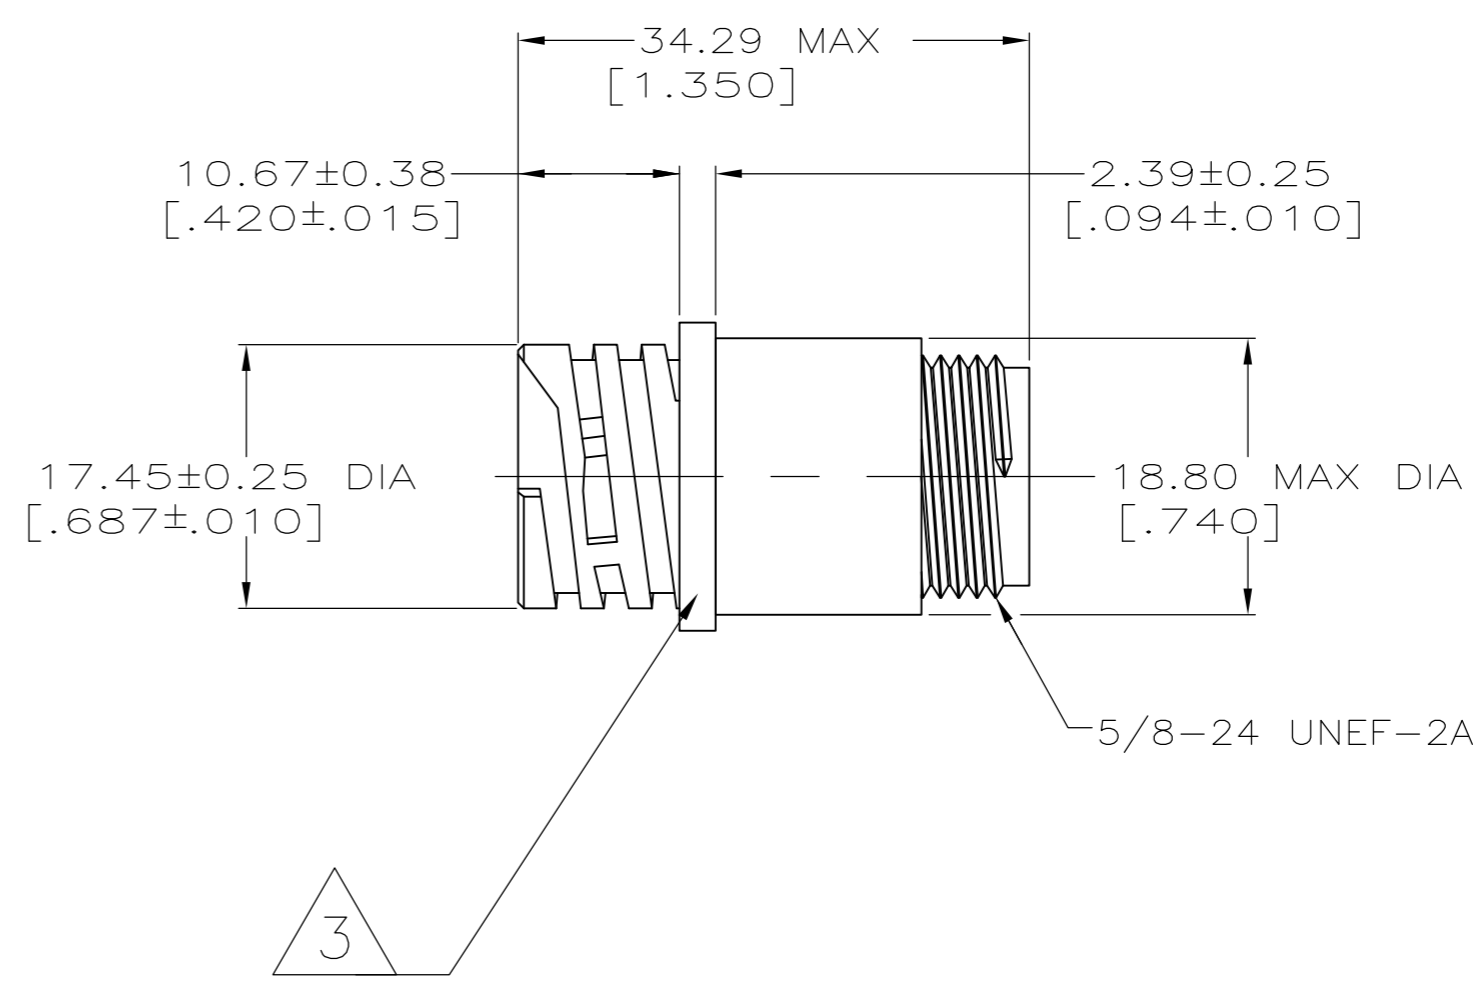

THIS DRAWING IS UNPUBLISHED. RELEASED FOR PUBLICATION  
 © COPYRIGHT - By - ALL RIGHTS RESERVED.

LOC	DIST	REVISIONS			
P	LTR	DESCRIPTION	DATE	DWN	APVD
BD	35	G2	REVISED PER ECO-13-000918	17JAN13	KH MZ

- 1 CAVITY IDENTIFICATION ON FRONT AND REAR FACE.
- 2 RECEPTACLE WILL ACCEPT FOUR (4) MULTIMATE PIN CONTACTS.
- 3 206153-1 MOLDED INTO HOUSING ON THIS SURFACE, ORIENTATION OPTIONAL.

YES	206153-2
NO	206153-1
PERIPHERAL SEAL	PART NO

THIS DRAWING IS A CONTROLLED DOCUMENT.		DWN	D.HARDY	05/18/94	 TE Connectivity RECEPTACLE HOUSING, STANDARD SEX, SHELL SIZE 11, CPC
DIMENSIONS: MM [INCHES]		CHK	R.STONE	05/20/94	
TOLERANCES UNLESS OTHERWISE SPECIFIED:		APVD	A.FRANTUM	07/12/94	
0 PLC ± - 1 PLC ± - 2 PLC ± 0.13 [.005] 3 PLC ± - 4 PLC ± - ANGLES ± -		PRODUCT SPEC	108-10024	NAME	
MATERIAL	NYLON, BLACK	FINISH	-	WEIGHT	-
CUSTOMER DRAWING		SCALE	2:1	SHEET	1 of 1
		REV	G2	RESTRICTED TO	