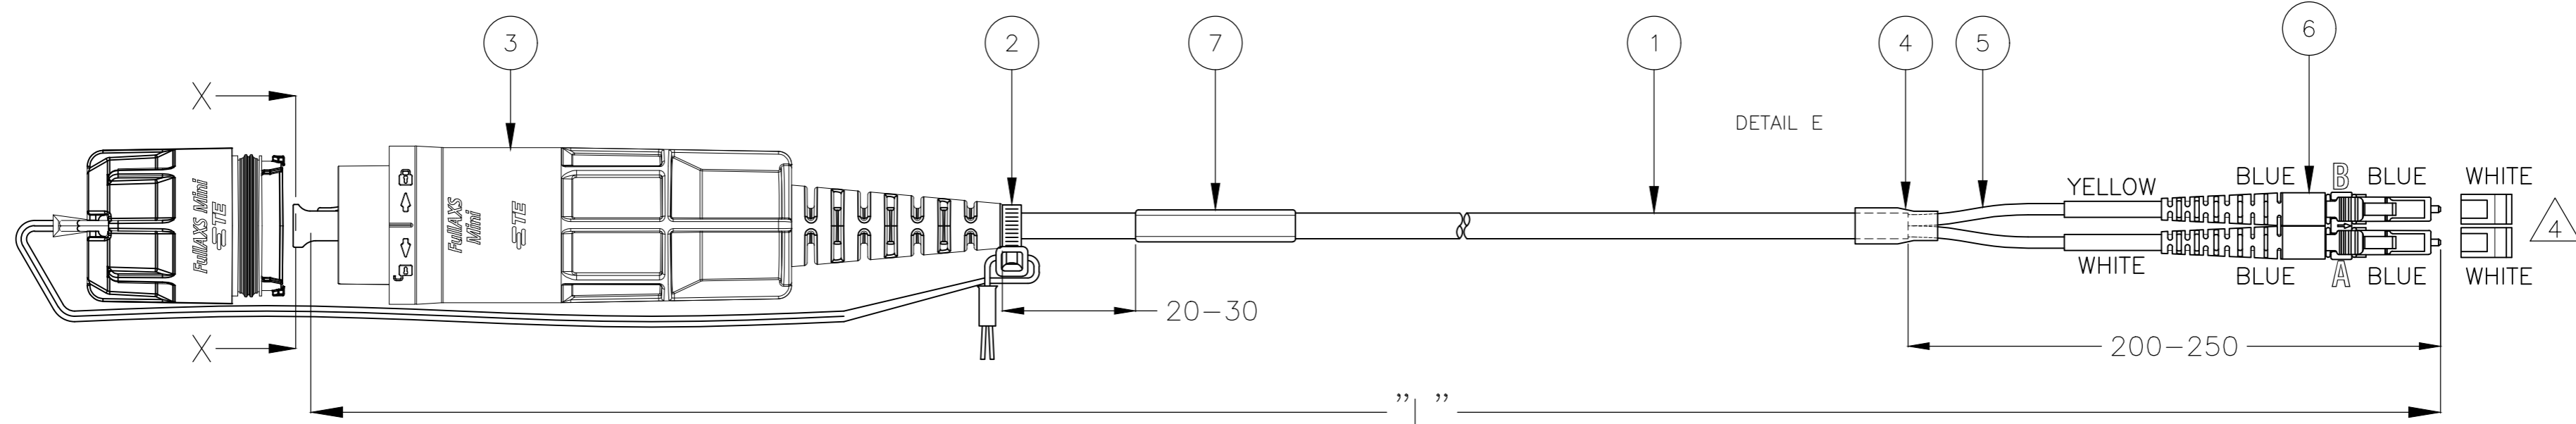

THIS DRAWING IS UNPUBLISHED. RELEASED FOR PUBLICATION
© COPYRIGHT - By - ALL RIGHTS RESERVED.

REVISIONS				
P	LTR	DESCRIPTION	DATE	APVD
B		ECR-17-011351	05JUN2018	BW RS

FULLAXS MINI	LC CONN.
PIN A	B
PIN B	A

NOTES:

- 1 MAXIMUM CONNECTOR INSERTION LOSS IS 0.3 dB, MEASURED AT 1310nm AND 1550 nm ACCORDING TO IEC 61300-3-4 INSERTION METHOD BB
- 2 MIN. RETURN LOSS 45 dB, IN MATED CONDITION AT 1310 nm AND 1550 nm
- 3 CABLE INFORMATION
  - CORE DIAMETER: 9/125 um (2X)
  - OUTER JACKET DIAMETER: 4.8 mm
  - OUTER JACKET COLOR: BLACK
  - OUTER JACKET MATERIAL: LSZH
  - CABLE ATTENUATION: 0.4 dB/km @ 1310 nm OR 0.25 dB/km @ 1550 nm

STANDARD LENGTHS ACCORDING TO PRODUCT DRAWING 1206850

PART NUMBER	"L" (meter)
X-2061980-Y	XY.0
2061980-1	1.0±0.05
2061980-2	2.0±0.05
2061980-3	3.0±0.05
2061980-5	5.0±0.05
1-2061980-0	10.0±0.1
2-2061980-0	20.0±0.2
3-2061980-0	30.0±0.3
5-2061980-0	50.0 -0/+1.0
7-2061980-0	70.0 -0/+1.0
9-2061980-9	100.0 -0/+3.0
9-2061980-8	150.0 -0/+3.0
9-2061980-7	200.0 -0/+3.0
9-2061980-6	250.0 -0/+3.0
9-2061980-5	300.0 -0/+3.0
9-2061980-4	350.0 -0/+3.0
9-2061980-3	400.0 -0/+3.0
9-2061980-2	450.0 -0/+3.0
9-2061980-1	500.0 -0/+3.0

1	TRACE LABEL	7
1	LC DUPLEX CONNECTOR, SM, BLUE	6
1	PROTECTIVE TUBING	5
1	HEAT SHRINK TUBING, BLACK	4
1	FULLAXS MINI LC DUPLEX PLUG ASSEMBLY, SM	3
1	FULLAXS MINI STOPER, CABLE TIE	2
1	FOCAB Ø4.8 2F GLARO, G657A2, BLACK	1
Qty	Description	Item

THIS DRAWING IS A CONTROLLED DOCUMENT.		DWN R. COOLEN	10DEC2014				
DIMENSIONS: mm		CHK -	APVD -			NAME	
TOLERANCES UNLESS OTHERWISE SPECIFIED: 0 PLC ± - 1 PLC ± - 2 PLC ± - 3 PLC ± - 4 PLC ± - ANGLES ± -		PRODUCT SPEC -		APPLICATION SPEC -			
MATERIAL -		FINISH -		WEIGHT 0	SIZE A2		
CUSTOMER DRAWING				CAGE CODE 00779	DRAWING NO C=2061980		
SCALE NTS				SHEET 1 of 1	REV B