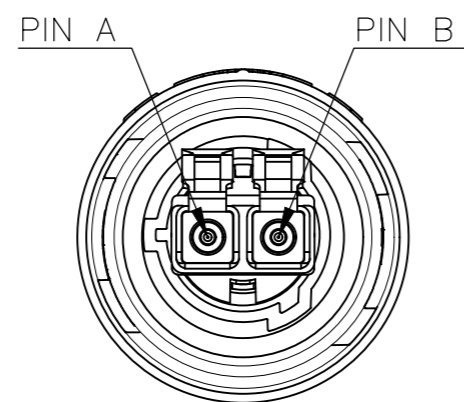

THIS DRAWING IS UNPUBLISHED. RELEASED FOR PUBLICATION
© COPYRIGHT - By - ALL RIGHTS RESERVED.

REVISIONS				
P	LTR	DESCRIPTION	DATE	APVD
B		ECR-17-011351	05JUN2018	BW RS

VIEW X-X
(LC DUST COVERS NOT SHOWN)

FULLAXS MINI	LC CONN.
PIN A	B
PIN B	A

NOTES:

- 1 MAXIMUM CONNECTOR INSERTION LOSS IS 0.3 dB, MEASURED AT 1310nm AND 1550 nm ACCORDING TO IEC 61300-3-4 INSERTION METHOD BB
- 2 MIN. RETURN LOSS 45 dB, IN MATED CONDITION AT 1310 nm AND 1550 nm
- 3 CABLE INFORMATION
  - CORE DIAMETER: 9/125 um (2X)
  - OUTER JACKET DIAMETER: 4.8 mm
  - OUTER JACKET COLOR: BLACK
  - OUTER JACKET MATERIAL: LSZH
  - CABLE ATTENUATION: 0.4 dB/km @ 1310 nm OR 0.25 dB/km @ 1550 nm

STANDARD LENGTHS ACCORDING TO PRODUCT DRAWING 1206850

PART NUMBER	"L" (meter)
X-2061980-Y	XY.0
2061980-1	1.0±0.05
2061980-2	2.0±0.05
2061980-3	3.0±0.05
2061980-5	5.0±0.05
1-2061980-0	10.0±0.1
2-2061980-0	20.0±0.2
3-2061980-0	30.0±0.3
5-2061980-0	50.0 -0/+1.0
7-2061980-0	70.0 -0/+1.0
9-2061980-9	100.0 -0/+3.0
9-2061980-8	150.0 -0/+3.0
9-2061980-7	200.0 -0/+3.0
9-2061980-6	250.0 -0/+3.0
9-2061980-5	300.0 -0/+3.0
9-2061980-4	350.0 -0/+3.0
9-2061980-3	400.0 -0/+3.0
9-2061980-2	450.0 -0/+3.0
9-2061980-1	500.0 -0/+3.0

1	TRACE LABEL	7
1	LC DUPLEX CONNECTOR, SM, BLUE	6
1	PROTECTIVE TUBING	5
1	HEAT SHRINK TUBING, BLACK	4
1	FULLAXS MINI LC DUPLEX PLUG ASSEMBLY, SM	3
1	FULLAXS MINI STOPER, CABLE TIE	2
1	FOCAB Ø4.8 2F GLARO, G657A2, BLACK	1
Qty	Description	Item

THIS DRAWING IS A CONTROLLED DOCUMENT.		DWN R. COOLEN	10DEC2014				
DIMENSIONS: mm		CHK -	APVD -			NAME	
TOLERANCES UNLESS OTHERWISE SPECIFIED: 0 PLC ± - 1 PLC ± - 2 PLC ± - 3 PLC ± - 4 PLC ± - ANGLES ± -		PRODUCT SPEC -		APPLICATION SPEC -			
MATERIAL -		FINISH -		WEIGHT 0	SIZE A2		
CUSTOMER DRAWING				CAGE CODE 00779	DRAWING NO C=2061980		
SCALE NTS				SHEET 1 of 1	REV B