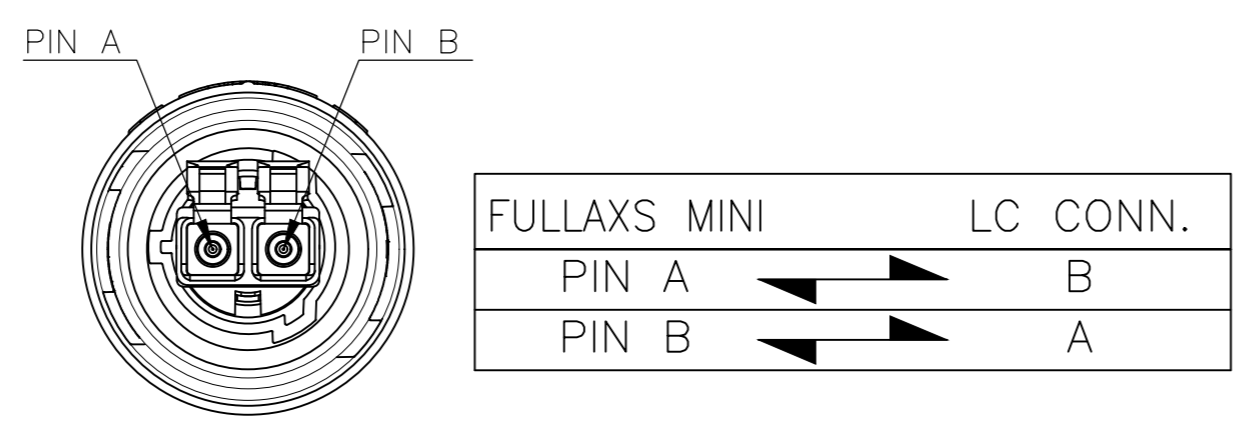

THIS DRAWING IS UNPUBLISHED. RELEASED FOR PUBLICATION
© COPYRIGHT - By - ALL RIGHTS RESERVED.

REVISIONS				
P	LTR	DESCRIPTION	DATE	APVD
B		ECR-17-011351	05JUN2018	BW RS

VIEW X-X
(LC DUST COVERS NOT SHOWN)

NOTES:

- 1 MAXIMUM CONNECTOR INSERTION LOSS IS 0.3 dB, MEASURED AT 1310nm AND 1550 nm ACCORDING TO IEC 61300-3-4 INSERTION METHOD BB
- 2 MIN. RETURN LOSS 45 dB, IN MATED CONDITION AT 1310 nm AND 1550 nm
- 3 CABLE INFORMATION
  - CORE DIAMETER: 9/125 um (2X)
  - OUTER JACKET DIAMETER: 4.8 mm
  - OUTER JACKET COLOR: BLACK
  - OUTER JACKET MATERIAL: LSZH
  - CABLE ATTENUATION: 0.4 dB/km @ 1310 nm OR 0.25 dB/km @ 1550 nm

STANDARD LENGTHS ACCORDING TO PRODUCT DRAWING 1206850

PART NUMBER	"L" (meter)
X-2061980-Y	XY.0
2061980-1	1.0±0.05
2061980-2	2.0±0.05
2061980-3	3.0±0.05
2061980-5	5.0±0.05
1-2061980-0	10.0±0.1
2-2061980-0	20.0±0.2
3-2061980-0	30.0±0.3
5-2061980-0	50.0 -0/+1.0
7-2061980-0	70.0 -0/+1.0
9-2061980-9	100.0 -0/+3.0
9-2061980-8	150.0 -0/+3.0
9-2061980-7	200.0 -0/+3.0
9-2061980-6	250.0 -0/+3.0
9-2061980-5	300.0 -0/+3.0
9-2061980-4	350.0 -0/+3.0
9-2061980-3	400.0 -0/+3.0
9-2061980-2	450.0 -0/+3.0
9-2061980-1	500.0 -0/+3.0

1	TRACE LABEL	7
1	LC DUPLEX CONNECTOR, SM, BLUE	6
1	PROTECTIVE TUBING	5
1	HEAT SHRINK TUBING, BLACK	4
1	FULLAXS MINI LC DUPLEX PLUG ASSEMBLY, SM	3
1	FULLAXS MINI STOPER, CABLE TIE	2
1	FOCAB Ø4.8 2F GLARO, G657A2, BLACK	1
Qty	Description	Item

THIS DRAWING IS A CONTROLLED DOCUMENT.		DWN R. COOLEN	10DEC2014		
DIMENSIONS: mm		CHK			
TOLERANCES UNLESS OTHERWISE SPECIFIED:		APVD		NAME	
0 PLC ± -		PRODUCT SPEC		FOSM GLARO LEAD 4.8	
1 PLC ± -		APPLICATION SPEC		FULLAXS MINI LC/DPX - LC/DPX	
2 PLC ± -				SIZE	CAGE CODE
3 PLC ± -				A2	00779
4 PLC ± -				DRAWING NO	RESTRICTED TO
ANGLES ± -		WEIGHT	0	C=2061980	-
FINISH		CUSTOMER DRAWING		SCALE	SHEET
				NTS	1 of 1
				REV	B