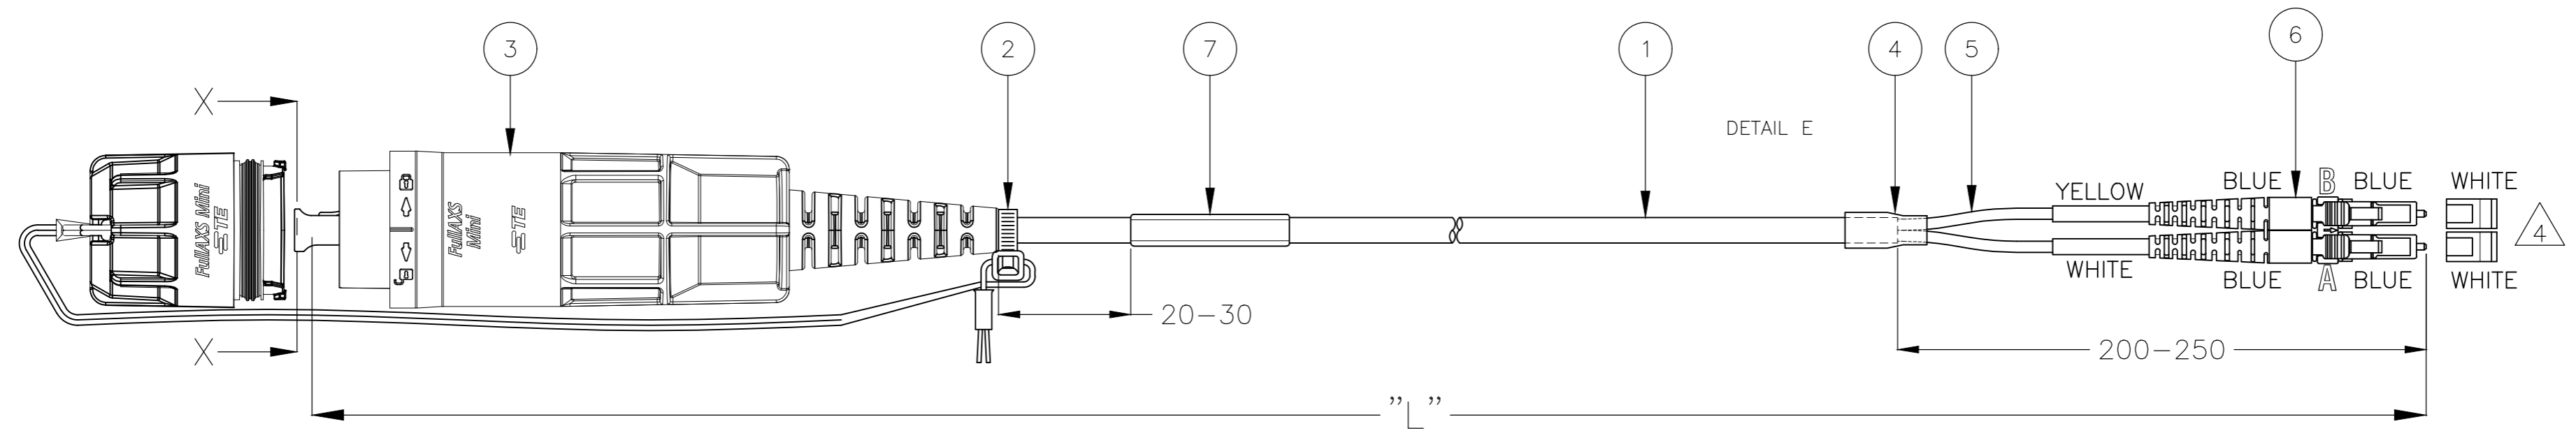

THIS DRAWING IS UNPUBLISHED. RELEASED FOR PUBLICATION
© COPYRIGHT - By - ALL RIGHTS RESERVED.

REVISIONS				
P	LTR	DESCRIPTION	DATE	APVD
B		ECR-17-011351	05JUN2018	BW RS

VIEW X-X
(LC DUST COVERS NOT SHOWN)

NOTES:

- 1 MAXIMUM CONNECTOR INSERTION LOSS IS 0.3 dB, MEASURED AT 1310nm AND 1550 nm ACCORDING TO IEC 61300-3-4 INSERTION METHOD BB
- 2 MIN. RETURN LOSS 45 dB, IN MATED CONDITION AT 1310 nm AND 1550 nm
- 3 CABLE INFORMATION
  - CORE DIAMETER: 9/125 um (2X)
  - OUTER JACKET DIAMETER: 4.8 mm
  - OUTER JACKET COLOR: BLACK
  - OUTER JACKET MATERIAL: LSZH
  - CABLE ATTENUATION: 0.4 dB/km @ 1310 nm OR 0.25 dB/km @ 1550 nm

STANDARD LENGTHS ACCORDING TO PRODUCT DRAWING 1206850

PART NUMBER	"L" (meter)
X-2061980-Y	XY.0
2061980-1	1.0±0.05
2061980-2	2.0±0.05
2061980-3	3.0±0.05
2061980-5	5.0±0.05
1-2061980-0	10.0±0.1
2-2061980-0	20.0±0.2
3-2061980-0	30.0±0.3
5-2061980-0	50.0 -0/+1.0
7-2061980-0	70.0 -0/+1.0
9-2061980-9	100.0 -0/+3.0
9-2061980-8	150.0 -0/+3.0
9-2061980-7	200.0 -0/+3.0
9-2061980-6	250.0 -0/+3.0
9-2061980-5	300.0 -0/+3.0
9-2061980-4	350.0 -0/+3.0
9-2061980-3	400.0 -0/+3.0
9-2061980-2	450.0 -0/+3.0
9-2061980-1	500.0 -0/+3.0

1	TRACE LABEL	7
1	LC DUPLEX CONNECTOR, SM, BLUE	6
1	PROTECTIVE TUBING	5
1	HEAT SHRINK TUBING, BLACK	4
1	FULLAXS MINI LC DUPLEX PLUG ASSEMBLY, SM	3
1	FULLAXS MINI STOPER, CABLE TIE	2
1	FOCAB Ø4.8 2F GLARO, G657A2, BLACK	1
Qty	Description	Item

THIS DRAWING IS A CONTROLLED DOCUMENT.		DWN R. COOLEN	10DEC2014		
DIMENSIONS: mm		CHK			
TOLERANCES UNLESS OTHERWISE SPECIFIED:		APVD		NAME	
0 PLC ± -		PRODUCT SPEC		FOSM GLARO LEAD 4.8	
1 PLC ± -		APPLICATION SPEC		FULLAXS MINI LC/DPX - LC/DPX	
2 PLC ± -				SIZE	CAGE CODE
3 PLC ± -				A2	00779
4 PLC ± -				DRAWING NO	RESTRICTED TO
ANGLES ± -		WEIGHT	0	C=2061980	-
FINISH		CUSTOMER DRAWING		SCALE	SHEET
				NTS	1 of 1
				REV	B