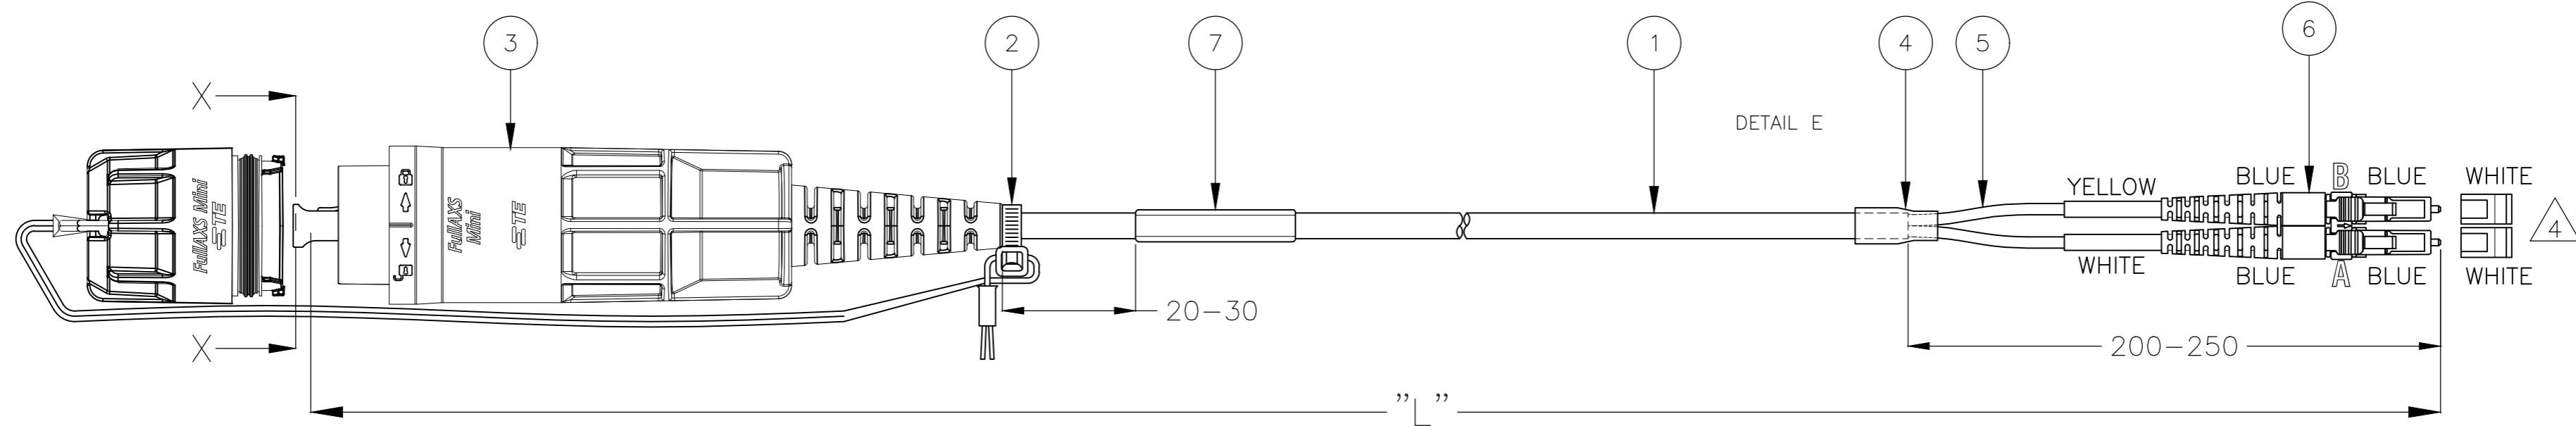

THIS DRAWING IS UNPUBLISHED. RELEASED FOR PUBLICATION
 © COPYRIGHT - By - ALL RIGHTS RESERVED.

REVISIONS				
P	LTR	DESCRIPTION	DATE	APVD
B		ECR-17-011351	05JUN2018	BW RS

NOTES:

- 1 MAXIMUM CONNECTOR INSERTION LOSS IS 0.3 dB, MEASURED AT 1310nm AND 1550 nm ACCORDING TO IEC 61300-3-4 INSERTION METHOD BB
- 2 MIN. RETURN LOSS 45 dB, IN MATED CONDITION AT 1310 nm AND 1550 nm
- 3 CABLE INFORMATION
 - CORE DIAMETER: 9/125 um (2X)
 - OUTER JACKET DIAMETER: 4.8 mm
 - OUTER JACKET COLOR: BLACK
 - OUTER JACKET MATERIAL: LSZH
 - CABLE ATTENUATION: 0.4 dB/km @ 1310 nm OR 0.25 dB/km @ 1550 nm

STANDARD LENGTHS ACCORDING TO PRODUCT DRAWING 1206850

PART NUMBER	"L" (meter)
X-2061980-Y	XY.0
2061980-1	1.0±0.05
2061980-2	2.0±0.05
2061980-3	3.0±0.05
2061980-5	5.0±0.05
1-2061980-0	10.0±0.1
2-2061980-0	20.0±0.2
3-2061980-0	30.0±0.3
5-2061980-0	50.0 -0/+1.0
7-2061980-0	70.0 -0/+1.0
9-2061980-9	100.0 -0/+3.0
9-2061980-8	150.0 -0/+3.0
9-2061980-7	200.0 -0/+3.0
9-2061980-6	250.0 -0/+3.0
9-2061980-5	300.0 -0/+3.0
9-2061980-4	350.0 -0/+3.0
9-2061980-3	400.0 -0/+3.0
9-2061980-2	450.0 -0/+3.0
9-2061980-1	500.0 -0/+3.0

1	TRACE LABEL	7
1	LC DUPLEX CONNECTOR, SM, BLUE	6
1	PROTECTIVE TUBING	5
1	HEAT SHRINK TUBING, BLACK	4
1	FULLAXS MINI LC DUPLEX PLUG ASSEMBLY, SM	3
1	FULLAXS MINI STOPER, CABLE TIE	2
1	FOCAB Ø4.8 2F GLARO, G657A2, BLACK	1
Qty	Description	Item

THIS DRAWING IS A CONTROLLED DOCUMENT.		DWN R. COOLEN	10DEC2014		
DIMENSIONS: mm		CHK	-		
TOLERANCES UNLESS OTHERWISE SPECIFIED:		APVD	-	NAME	
0 PLC ± -		PRODUCT SPEC	-	FOSM GLARO LEAD 4.8	
1 PLC ± -		APPLICATION SPEC	-	FULLAXS MINI LC/DPX - LC/DPX	
2 PLC ± -		SIZE	A2	CAGE CODE	00779
3 PLC ± -		WEIGHT	0	DRAWING NO	C=2061980
4 PLC ± -		CUSTOMER DRAWING	SCALE	NTS	SHEET 1 of 1
ANGLES ± -		FINISH	-	RESTRICTED TO	B