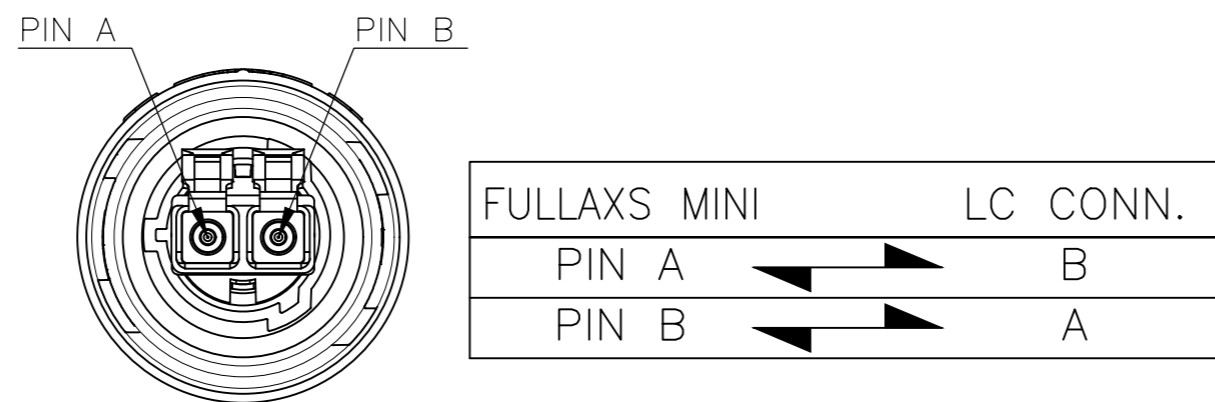

THIS DRAWING IS UNPUBLISHED. RELEASED FOR PUBLICATION
 © COPYRIGHT - By - ALL RIGHTS RESERVED.

REVISIONS				
P	LTR	DESCRIPTION	DATE	APVD
B		ECR-17-011351	05JUN2018	BW RS

NOTES:

- 1 MAXIMUM CONNECTOR INSERTION LOSS IS 0.3 dB, MEASURED AT 1310nm AND 1550 nm ACCORDING TO IEC 61300-3-4 INSERTION METHOD BB
- 2 MIN. RETURN LOSS 45 dB, IN MATED CONDITION AT 1310 nm AND 1550 nm
- 3 CABLE INFORMATION
 - CORE DIAMETER: 9/125 um (2X)
 - OUTER JACKET DIAMETER: 4.8 mm
 - OUTER JACKET COLOR: BLACK
 - OUTER JACKET MATERIAL: LSZH
 - CABLE ATTENUATION: 0.4 dB/km @ 1310 nm OR 0.25 dB/km @ 1550 nm

STANDARD LENGTHS ACCORDING TO PRODUCT DRAWING 1206850

PART NUMBER	"L" (meter)
X-2061980-Y	XY.0
2061980-1	1.0±0.05
2061980-2	2.0±0.05
2061980-3	3.0±0.05
2061980-5	5.0±0.05
1-2061980-0	10.0±0.1
2-2061980-0	20.0±0.2
3-2061980-0	30.0±0.3
5-2061980-0	50.0 -0/+1.0
7-2061980-0	70.0 -0/+1.0
9-2061980-9	100.0 -0/+3.0
9-2061980-8	150.0 -0/+3.0
9-2061980-7	200.0 -0/+3.0
9-2061980-6	250.0 -0/+3.0
9-2061980-5	300.0 -0/+3.0
9-2061980-4	350.0 -0/+3.0
9-2061980-3	400.0 -0/+3.0
9-2061980-2	450.0 -0/+3.0
9-2061980-1	500.0 -0/+3.0

1	TRACE LABEL	7
1	LC DUPLEX CONNECTOR, SM, BLUE	6
1	PROTECTIVE TUBING	5
1	HEAT SHRINK TUBING, BLACK	4
1	FULLAXS MINI LC DUPLEX PLUG ASSEMBLY, SM	3
1	FULLAXS MINI STOPER, CABLE TIE	2
1	FOCAB Ø4.8 2F GLARO, G657A2, BLACK	1
Qty	Description	Item

THIS DRAWING IS A CONTROLLED DOCUMENT.		DWN R. COOLEN	10DEC2014		
DIMENSIONS: mm		CHK	-		
TOLERANCES UNLESS OTHERWISE SPECIFIED:		APVD	-	NAME	
0 PLC ± -		PRODUCT SPEC	-	FOSM GLARO LEAD 4.8	
1 PLC ± -		APPLICATION SPEC	-	FULLAXS MINI LC/DPX - LC/DPX	
2 PLC ± -		SIZE	A2	CAGE CODE	00779
3 PLC ± -		WEIGHT	0	DRAWING NO	C=2061980
4 PLC ± -		CUSTOMER DRAWING	SCALE	NTS	SHEET 1 of 1
ANGLES ± -		FINISH	-	RESTRICTED TO	B