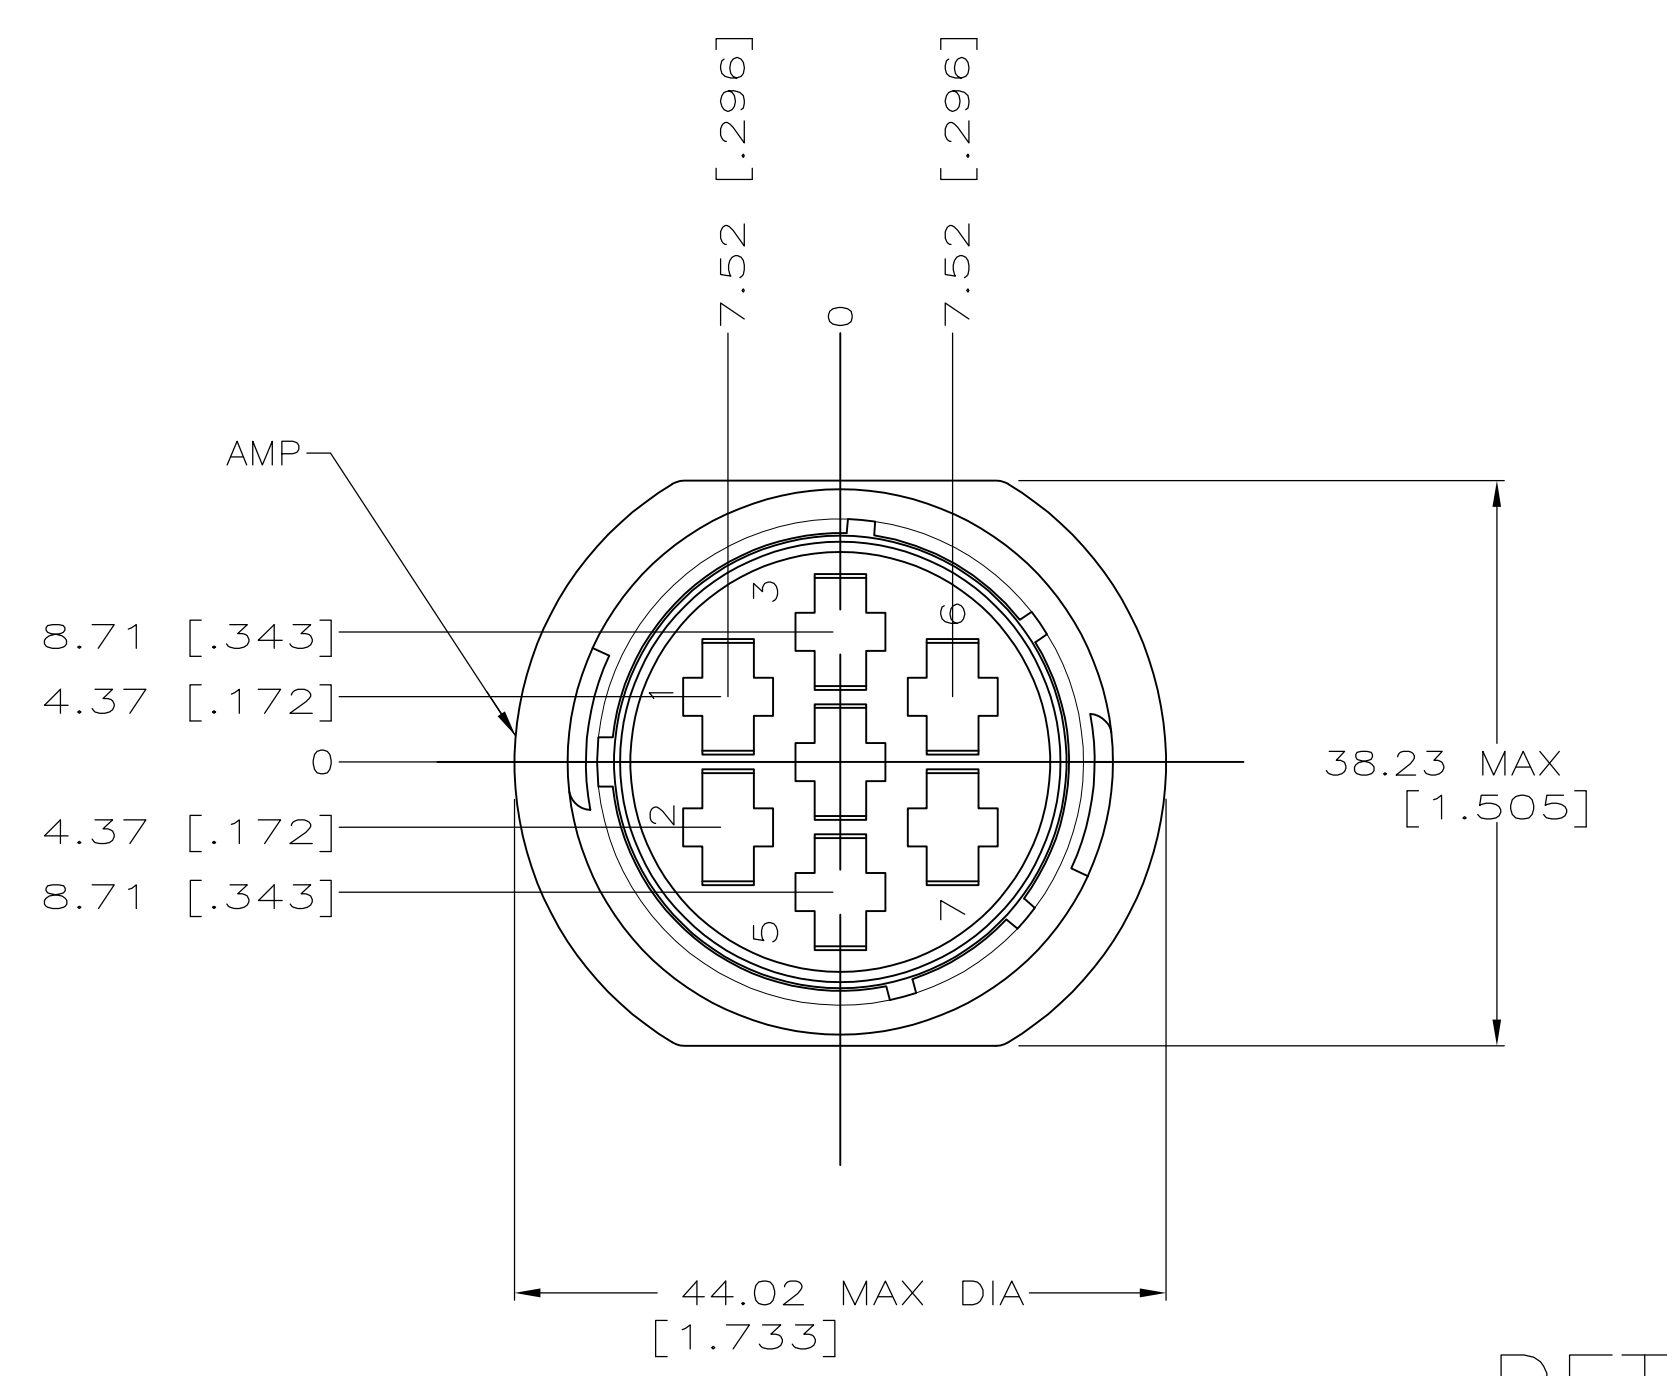

DETAIL A

DETAIL B

1. CAVITY IDENTIFICATION ON FRONT AND REAR FACE.
 2. WILL ACCEPT SEVEN (7) TYPE XII SOCKET CONTACTS.
- ⚠ #4 FASTENER RECOMMENDED FOR MOUNTING.
- ⚠ OBSOLETE PARTS: OBSOLETE CIS STREAMLINING PER D.RENAUD/D.SINISI

⚠ OBSOLETE	4-40 THREADED INSERTS	NO	A	206227-6
	3.81±0.08 [.150±.003]	YES	A	206227-5
	3.81±0.08 [.150±.003]	NO	B	206227-2
	3.81±0.08 [.150±.003]	NO	A	206227-1
C		PERIPHERAL SEAL SEE DETAIL	PART NUMBER	
THIS DRAWING IS A CONTROLLED DOCUMENT.		DWN D.HARDY 05/31/94	TE Connectivity	
DIMENSIONS: INCHES		CHK W.G.LENKER 06/08/94	NAME	
TOLERANCES UNLESS OTHERWISE SPECIFIED:		APVD A.FRANTUM 07/13/94	PRODUCT SPEC	
0 PLC ± -		108-10024		
1 PLC ± -		APPLICATION SPEC		
2 PLC ± 0.13 [.005]		SIZE CAGE CODE DRAWING NO		
3 PLC ± -		A1 00779 C=206227		
4 PLC ± -		RESTRICTED TO		
ANGLES ± -		CUSTOMER DRAWING		
MATERIAL NYLON, BLACK		SCALE 2:1 SHEET 1 OF 1 REV M2		