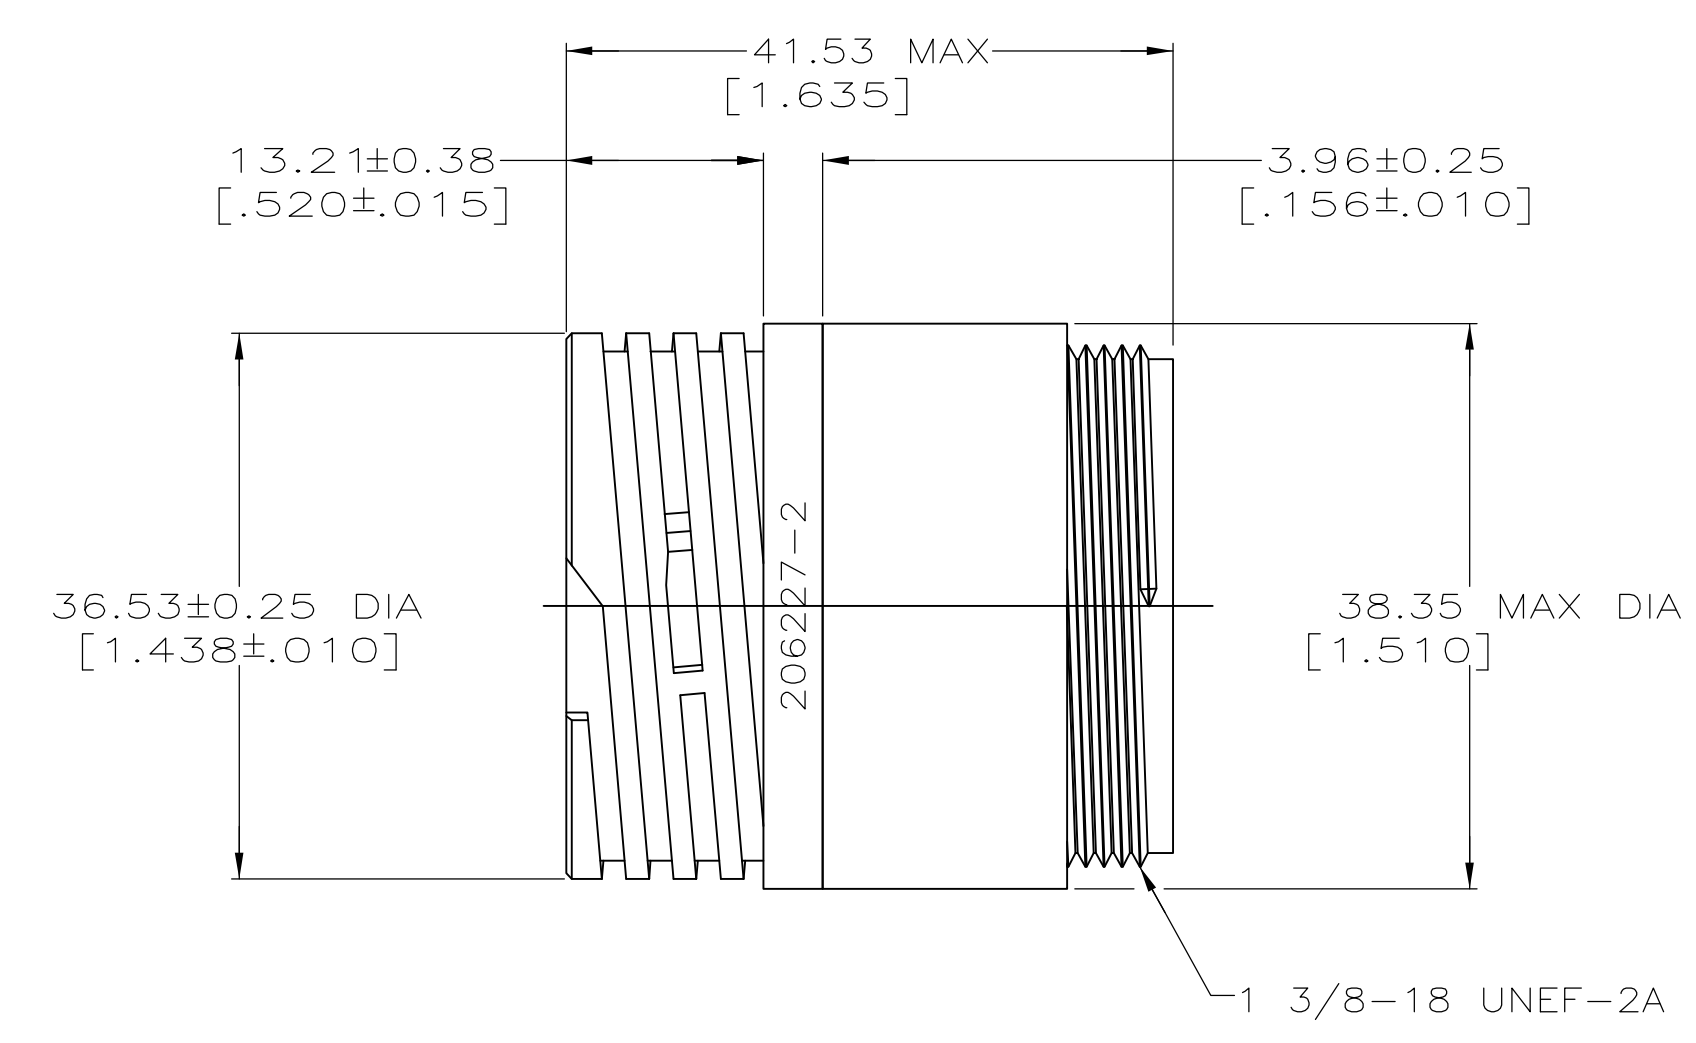

DETAIL A

DETAIL B

1. CAVITY IDENTIFICATION ON FRONT AND REAR FACE.
 2. WILL ACCEPT SEVEN (7) TYPE XII SOCKET CONTACTS.
- ⚠ #4 FASTENER RECOMMENDED FOR MOUNTING.
- ⚠ OBSOLETE PARTS: OBSOLETE CIS STREAMLINING PER D.RENAUD/D.SINISI

⚠ OBSOLETE	4-40 THREADED INSERTS	NO	A	206227-6
	3.81±0.08 [.150±.003]	YES	A	206227-5
	3.81±0.08 [.150±.003]	NO	B	206227-2
	3.81±0.08 [.150±.003]	NO	A	206227-1
C		PERIPHERAL SEAL SEE DETAIL	PART NUMBER	
THIS DRAWING IS A CONTROLLED DOCUMENT.		DWN D.HARDY 05/31/94	TE Connectivity	
DIMENSIONS: INCHES		CHK W.G.LENKER 06/08/94	NAME	
TOLERANCES UNLESS OTHERWISE SPECIFIED:		APVD A.FRANTUM 07/13/94	PRODUCT SPEC	
0 PLC ± -		108-10024		
1 PLC ± -		APPLICATION SPEC		
2 PLC ± 0.13 [.005]		SIZE CAGE CODE DRAWING NO		
3 PLC ± -		A1 00779 C=206227		
4 PLC ± -		RESTRICTED TO		
ANGLES ± -		CUSTOMER DRAWING		
MATERIAL NYLON, BLACK		SCALE 2:1 SHEET 1 OF 1 REV M2		