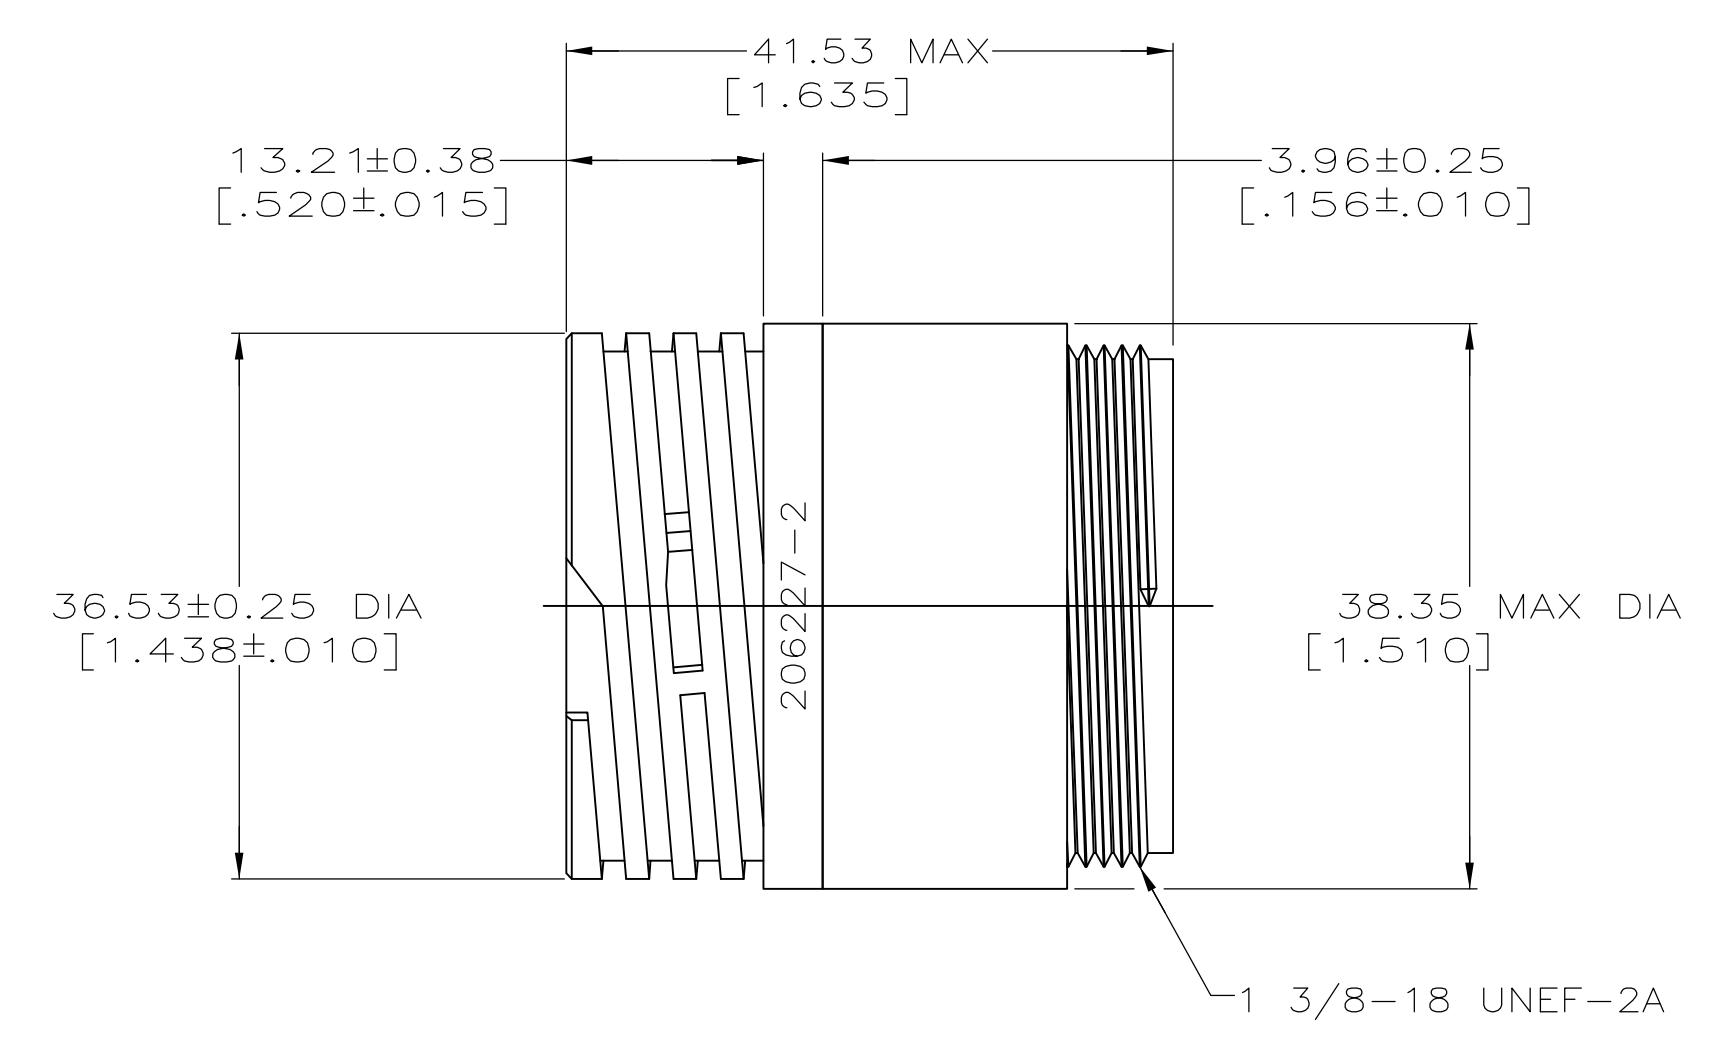

DETAIL A

DETAIL B

1. CAVITY IDENTIFICATION ON FRONT AND REAR FACE.
 2. WILL ACCEPT SEVEN (7) TYPE XII SOCKET CONTACTS.
- ⚠ #4 FASTENER RECOMMENDED FOR MOUNTING.
 - ⚠ OBSOLETE PARTS: OBSOLETE CIS STREAMLINING PER D.RENAUD/D.SINISI

⚠ OBSOLETE	4-40 THREADED INSERTS	NO	A	206227-6
	3.81±0.08 [.150±.003]	YES	A	206227-5
	3.81±0.08 [.150±.003]	NO	B	206227-2
	3.81±0.08 [.150±.003]	NO	A	206227-1

C		PERIPHERAL SEAL	SEE DETAIL	PART NUMBER
THIS DRAWING IS A CONTROLLED DOCUMENT.		DWN D.HARDY 05/31/94	TE Connectivity	
DIMENSIONS: INCHES		CHK W.G.LENKER 06/08/94	NAME	
TOLERANCES UNLESS OTHERWISE SPECIFIED:		APVD A.FRANTUM 07/13/94	PRODUCT SPEC	
0 PLC ± -		APPLICATION SPEC		
1 PLC ± -		108-10024		
2 PLC ± 0.13 [.005]		SIZE		
3 PLC ± -		CAGE CODE		
4 PLC ± -		DRAWING NO		
ANGLES ± -		RESTRICTED TO		
MATERIAL NYLON, BLACK	FINISH -	WEIGHT -	A1 00779	SCALE 2:1 SHEET 1 OF 1 REV M2
CUSTOMER DRAWING		SCALE 2:1 SHEET 1 OF 1 REV M2		