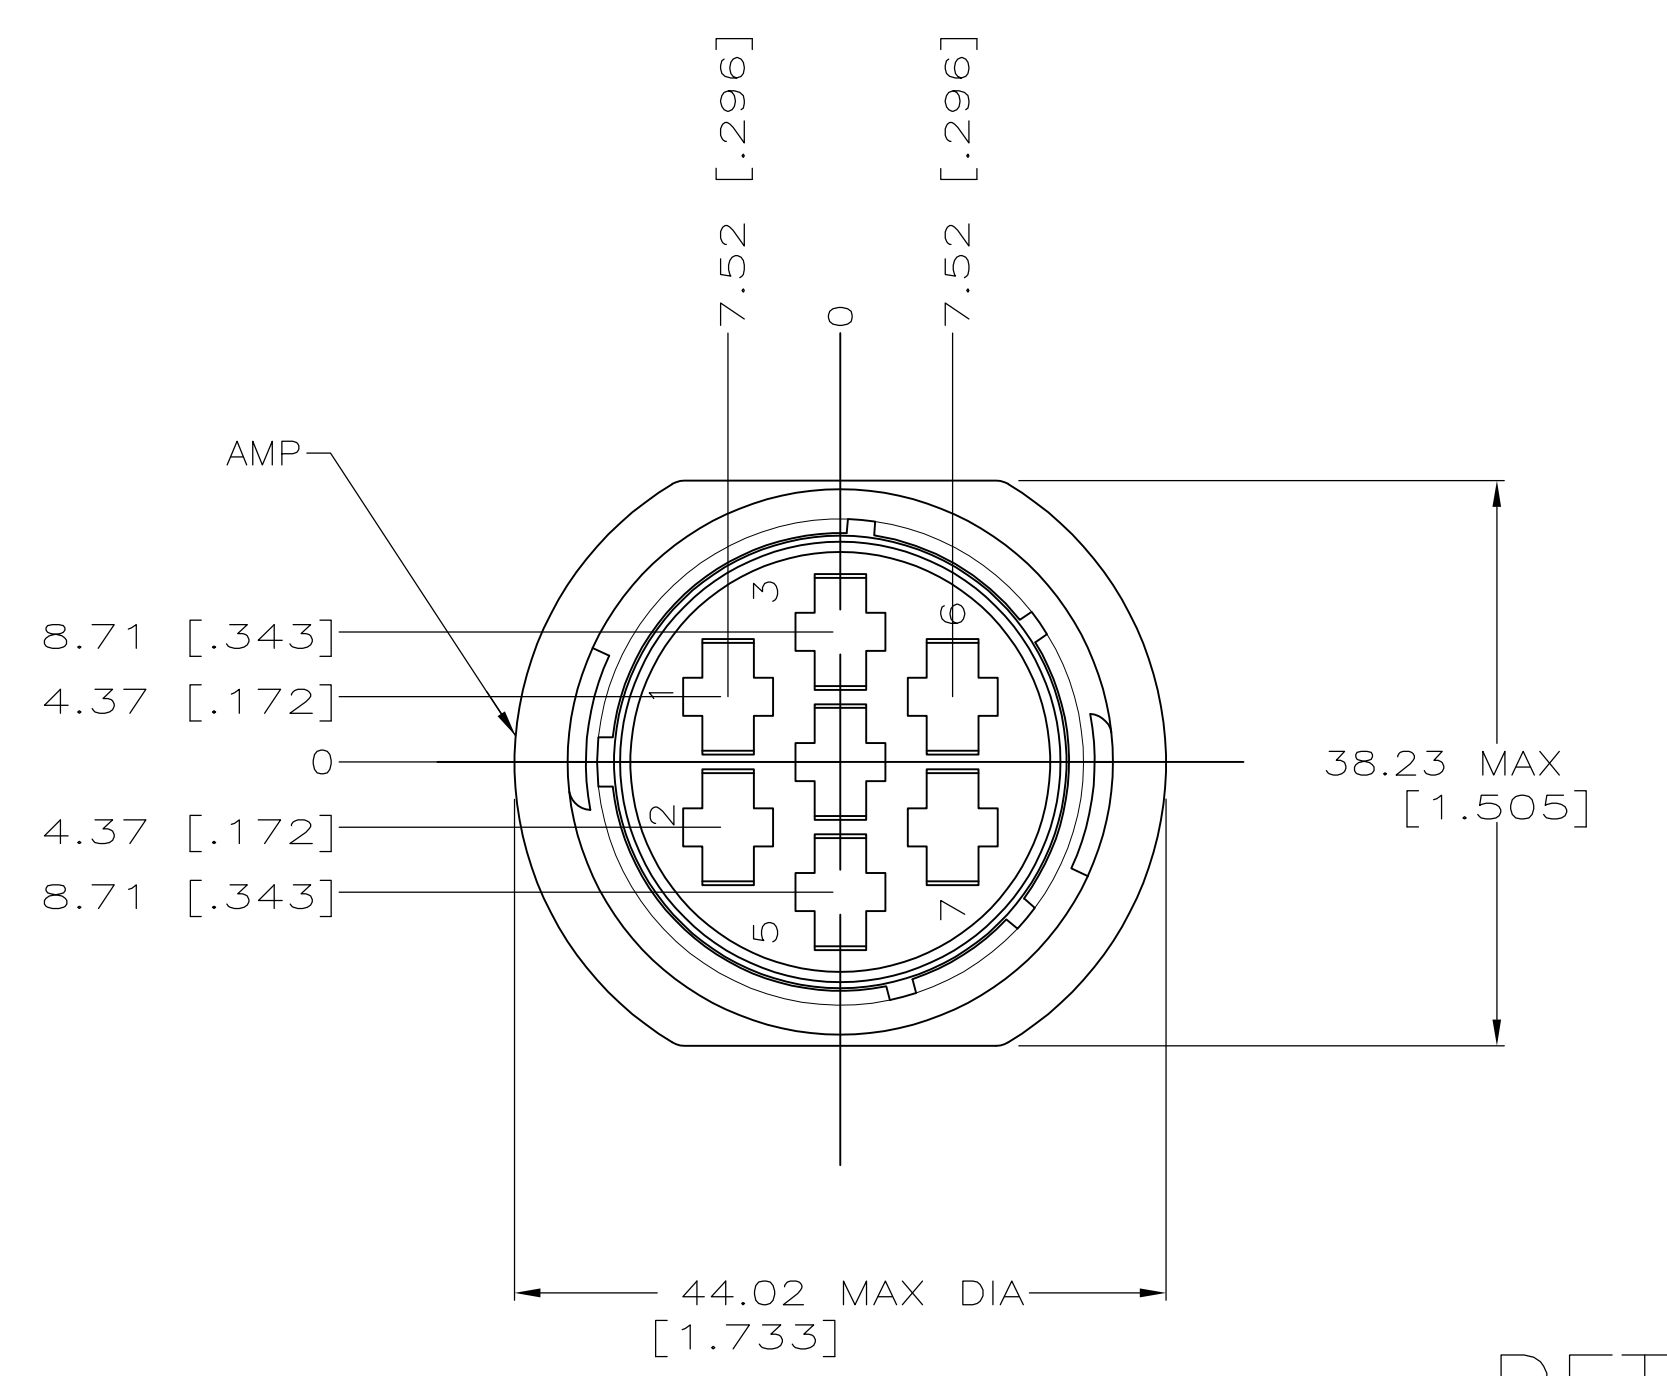

DETAIL A

DETAIL B

1. CAVITY IDENTIFICATION ON FRONT AND REAR FACE.
 2. WILL ACCEPT SEVEN (7) TYPE XII SOCKET CONTACTS.
- ⚠ #4 FASTENER RECOMMENDED FOR MOUNTING.
 - ⚠ OBSOLETE PARTS: OBSOLETE CIS STREAMLINING PER D.RENAUD/D.SINISI

⚠ OBSOLETE	4-40 THREADED INSERTS	NO	A	206227-6
	3.81±0.08 [.150±.003]	YES	A	206227-5
	3.81±0.08 [.150±.003]	NO	B	206227-2
	3.81±0.08 [.150±.003]	NO	A	206227-1

C		PERIPHERAL SEAL	SEE DETAIL	PART NUMBER
THIS DRAWING IS A CONTROLLED DOCUMENT.		DWN D.HARDY 05/31/94	TE Connectivity	
DIMENSIONS: INCHES		CHK W.G.LENKER 06/08/94	NAME	
TOLERANCES UNLESS OTHERWISE SPECIFIED:		APVD A.FRANTUM 07/13/94	PRODUCT SPEC	
0 PLC ± -		APPLICATION SPEC		
1 PLC ± -		108-10024		
2 PLC ± 0.13 [.005]		SIZE		
3 PLC ± -		CAGE CODE		
4 PLC ± -		DRAWING NO		
ANGLES ± -		RESTRICTED TO		
MATERIAL NYLON, BLACK	FINISH -	WEIGHT -	A1 00779	SCALE 2:1 SHEET 1 OF 1 REV M2
CUSTOMER DRAWING		SCALE 2:1 SHEET 1 OF 1 REV M2		