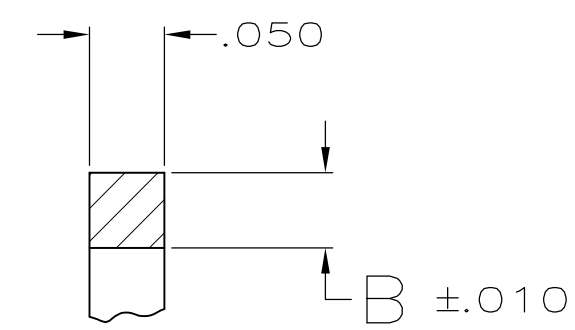

THIS DRAWING IS UNPUBLISHED. RELEASED FOR PUBLICATION
© COPYRIGHT - By - ALL RIGHTS RESERVED.

LOC	DIST	REVISIONS			
P	LTR	DESCRIPTION	DATE	DWN	APVD
FT	4	K1	REVISED PER ECO-11-004587	11MAR11	RK HMR

SECTION C-C
SCALE 8:1

1.262	.050	32	206403-5
.650	.041	13	206403-4
1.230	.050	23	206403-3
.875	.050	17	206403-2
.514	.041	11	206403-1
A	B	SHELL SIZE	PART NUMBER

THIS DRAWING IS A CONTROLLED DOCUMENT.		DWN S.RIDGLEY BG 7/24/90	TE Connectivity	
DIMENSIONS: INCHES		CHK J McCLINTON 2-13-91		
		APVD K BEAVER 2-14-91	NAME SEAL, PERIPHERAL, CPC	
TOLERANCES UNLESS OTHERWISE SPECIFIED:		PRODUCT SPEC	RESTRICTED TO	
0 PLC ± -		APPLICATION SPEC	SIZE	CAGE CODE
1 PLC ± -		WEIGHT	A3	00779
2 PLC ± -		CUSTOMER DRAWING	DRAWING NO	
3 PLC ± .005			C-206403	
4 PLC ± -		SCALE	SHEET	REV
ANGLES ± -		2:1	1 OF 1	K1
FINISH				
MATERIAL ELASTOMER, GRAY