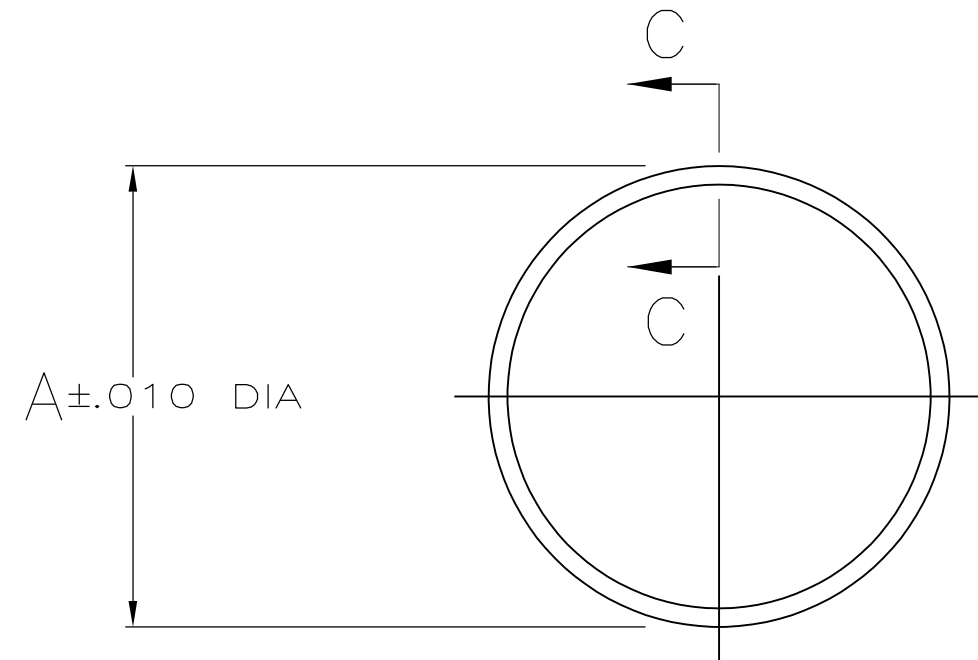

THIS DRAWING IS UNPUBLISHED. RELEASED FOR PUBLICATION
© COPYRIGHT - By - ALL RIGHTS RESERVED.

LOC	DIST	REVISIONS			
P	LTR	DESCRIPTION	DATE	DWN	APVD
FT	4	K1	REVISED PER ECO-11-004587	11MAR11	RK HMR

SECTION C-C
SCALE 8:1

1.262	.050	32	206403-5
.650	.041	13	206403-4
1.230	.050	23	206403-3
.875	.050	17	206403-2
.514	.041	11	206403-1
A	B	SHELL SIZE	PART NUMBER

THIS DRAWING IS A CONTROLLED DOCUMENT.		DWN S.RIDGLEY BG 7/24/90	TE Connectivity	
DIMENSIONS: INCHES		CHK J McCLINTON 2-13-91		
		APVD K BEAVER 2-14-91	NAME SEAL, PERIPHERAL, CPC	
TOLERANCES UNLESS OTHERWISE SPECIFIED:		PRODUCT SPEC	RESTRICTED TO	
0 PLC ± -		APPLICATION SPEC	SIZE	CAGE CODE
1 PLC ± -		WEIGHT	A3	00779
2 PLC ± -		CUSTOMER DRAWING	DRAWING NO	
3 PLC ± .005			C-206403	
4 PLC ± -		SCALE	SHEET	REV
ANGLES ± -		2:1	1 OF 1	K1
FINISH				
MATERIAL ELASTOMER, GRAY