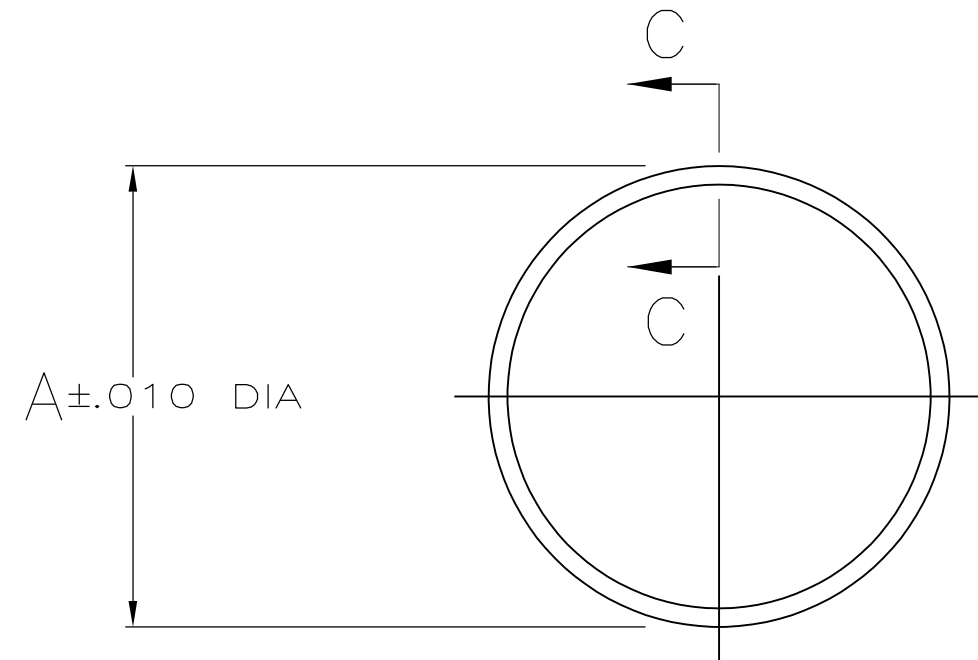

4

3

2

1

THIS DRAWING IS UNPUBLISHED. RELEASED FOR PUBLICATION
© COPYRIGHT - By - ALL RIGHTS RESERVED.

LOC	DIST	REVISIONS			
P	LTR	DESCRIPTION	DATE	DWN	APVD
	K1	REVISED PER ECO-11-004587	11MAR11	RK	HMR

SECTION C-C
SCALE 8:1

1.262	.050	32	206403-5
.650	.041	13	206403-4
1.230	.050	23	206403-3
.875	.050	17	206403-2
.514	.041	11	206403-1
A	B	SHELL SIZE	PART NUMBER

THIS DRAWING IS A CONTROLLED DOCUMENT.		DWN S.RIDGLEY BG 7/24/90	TE Connectivity	
DIMENSIONS: INCHES		CHK J McCLINTON 2-13-91		
		APVD K BEAVER 2-14-91	NAME SEAL, PERIPHERAL, CPC	
TOLERANCES UNLESS OTHERWISE SPECIFIED:		PRODUCT SPEC	-	
0 PLC ± - 1 PLC ± - 2 PLC ± - 3 PLC ± .005 4 PLC ± - ANGLES ± -		APPLICATION SPEC	-	
MATERIAL ELASTOMER, GRAY		FINISH -	WEIGHT -	SIZE A3
		CAGE CODE 00779		DRAWING NO C-206403
		RESTRICTED TO -		SCALE 2:1
		SHEET 1 OF 1		REV K1
CUSTOMER DRAWING