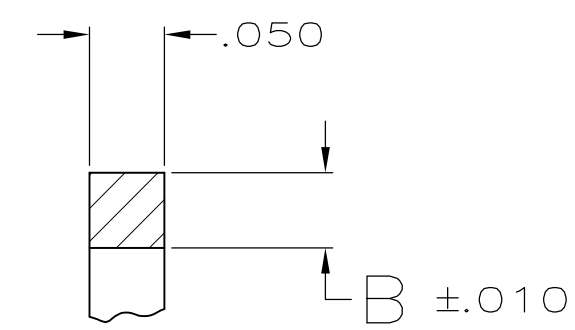

4

3

2

1

THIS DRAWING IS UNPUBLISHED. RELEASED FOR PUBLICATION
© COPYRIGHT - By - ALL RIGHTS RESERVED.

LOC	DIST	REVISIONS			
P	LTR	DESCRIPTION	DATE	DWN	APVD
	K1	REVISED PER ECO-11-004587	11MAR11	RK	HMR

SECTION C-C
SCALE 8:1

1.262	.050	32	206403-5
.650	.041	13	206403-4
1.230	.050	23	206403-3
.875	.050	17	206403-2
.514	.041	11	206403-1
A	B	SHELL SIZE	PART NUMBER

THIS DRAWING IS A CONTROLLED DOCUMENT.		DWN S.RIDGLEY BG 7/24/90	TE Connectivity	
DIMENSIONS: INCHES		CHK J McCLINTON 2-13-91		
		APVD K BEAVER 2-14-91	NAME SEAL, PERIPHERAL, CPC	
TOLERANCES UNLESS OTHERWISE SPECIFIED:		PRODUCT SPEC	-	
0 PLC ± - 1 PLC ± - 2 PLC ± - 3 PLC ± .005 4 PLC ± - ANGLES ± -		APPLICATION SPEC	-	
MATERIAL ELASTOMER, GRAY		FINISH -	WEIGHT -	SIZE A3
		CAGE CODE 00779		DRAWING NO C-206403
		RESTRICTED TO -		SCALE 2:1
		SHEET 1 OF 1		REV K1
CUSTOMER DRAWING