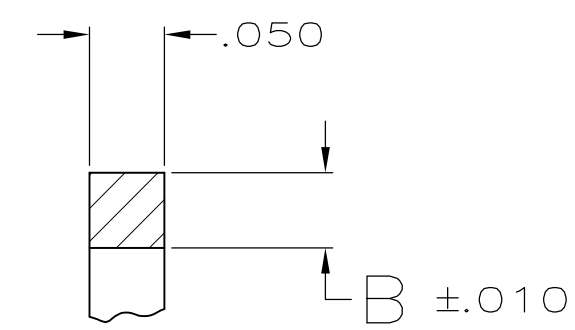

THIS DRAWING IS UNPUBLISHED. RELEASED FOR PUBLICATION
© COPYRIGHT - By - ALL RIGHTS RESERVED.

LOC	DIST	REVISIONS			
P	LTR	DESCRIPTION	DATE	DWN	APVD
FT	4	K1	REVISED PER ECO-11-004587	11MAR11	RK HMR

SECTION C-C
SCALE 8:1

1.262	.050	32	206403-5
.650	.041	13	206403-4
1.230	.050	23	206403-3
.875	.050	17	206403-2
.514	.041	11	206403-1
A	B	SHELL SIZE	PART NUMBER

THIS DRAWING IS A CONTROLLED DOCUMENT.		DWN S.RIDGLEY BG 7/24/90	TE Connectivity	
DIMENSIONS: INCHES		CHK J McCLINTON 2-13-91		
		APVD K BEAVER 2-14-91	NAME SEAL, PERIPHERAL, CPC	
TOLERANCES UNLESS OTHERWISE SPECIFIED:		PRODUCT SPEC	RESTRICTED TO	
0 PLC ± -		APPLICATION SPEC	SIZE A3	CAGE CODE 00779
1 PLC ± -		WEIGHT	DRAWING NO C-206403	SCALE 2:1
2 PLC ± -		MATERIAL ELASTOMER, GRAY	SHEET 1 OF 1	
3 PLC ± .005			REV K1	
4 PLC ± -		CUSTOMER DRAWING		
ANGLES ± -		FINISH -