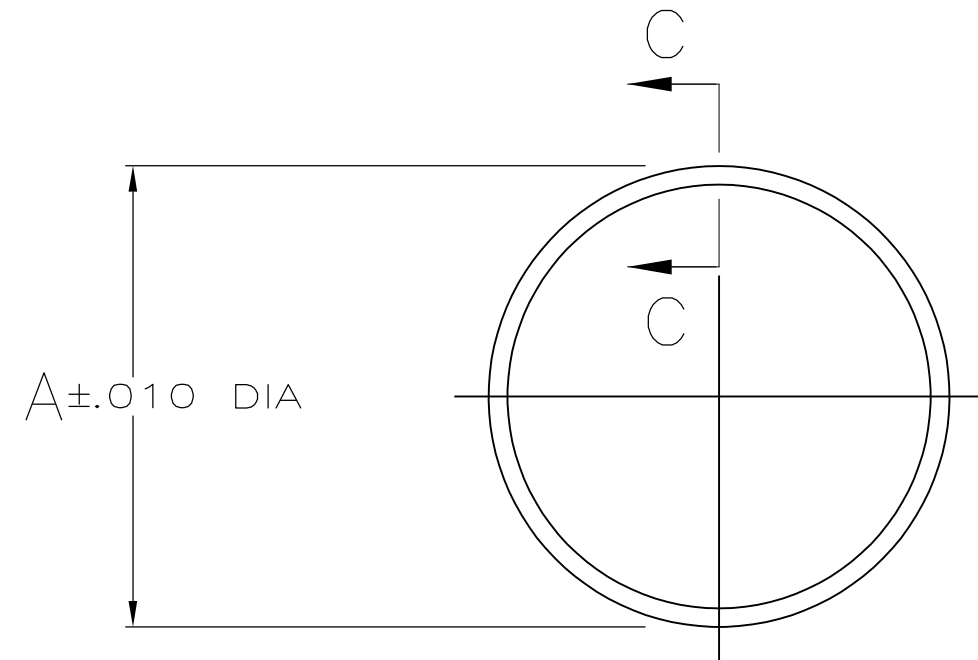

THIS DRAWING IS UNPUBLISHED. RELEASED FOR PUBLICATION
© COPYRIGHT - By - ALL RIGHTS RESERVED.

LOC	DIST	REVISIONS			
P	LTR	DESCRIPTION	DATE	DWN	APVD
FT	4	K1	REVISED PER ECO-11-004587	11MAR11	RK HMR

SECTION C-C
SCALE 8:1

1.262	.050	32	206403-5
.650	.041	13	206403-4
1.230	.050	23	206403-3
.875	.050	17	206403-2
.514	.041	11	206403-1
A	B	SHELL SIZE	PART NUMBER

THIS DRAWING IS A CONTROLLED DOCUMENT.		DWN S.RIDGLEY BG 7/24/90	TE Connectivity	
DIMENSIONS: INCHES		CHK J McCLINTON 2-13-91		
		APVD K BEAVER 2-14-91	NAME SEAL, PERIPHERAL, CPC	
TOLERANCES UNLESS OTHERWISE SPECIFIED:		PRODUCT SPEC	RESTRICTED TO	
0 PLC ± -		APPLICATION SPEC	SIZE A3	CAGE CODE 00779
1 PLC ± -		WEIGHT	DRAWING NO C-206403	SCALE 2:1
2 PLC ± -		MATERIAL ELASTOMER, GRAY	SHEET 1 OF 1	
3 PLC ± .005			REV K1	
4 PLC ± -		CUSTOMER DRAWING		
ANGLES ± -		FINISH -