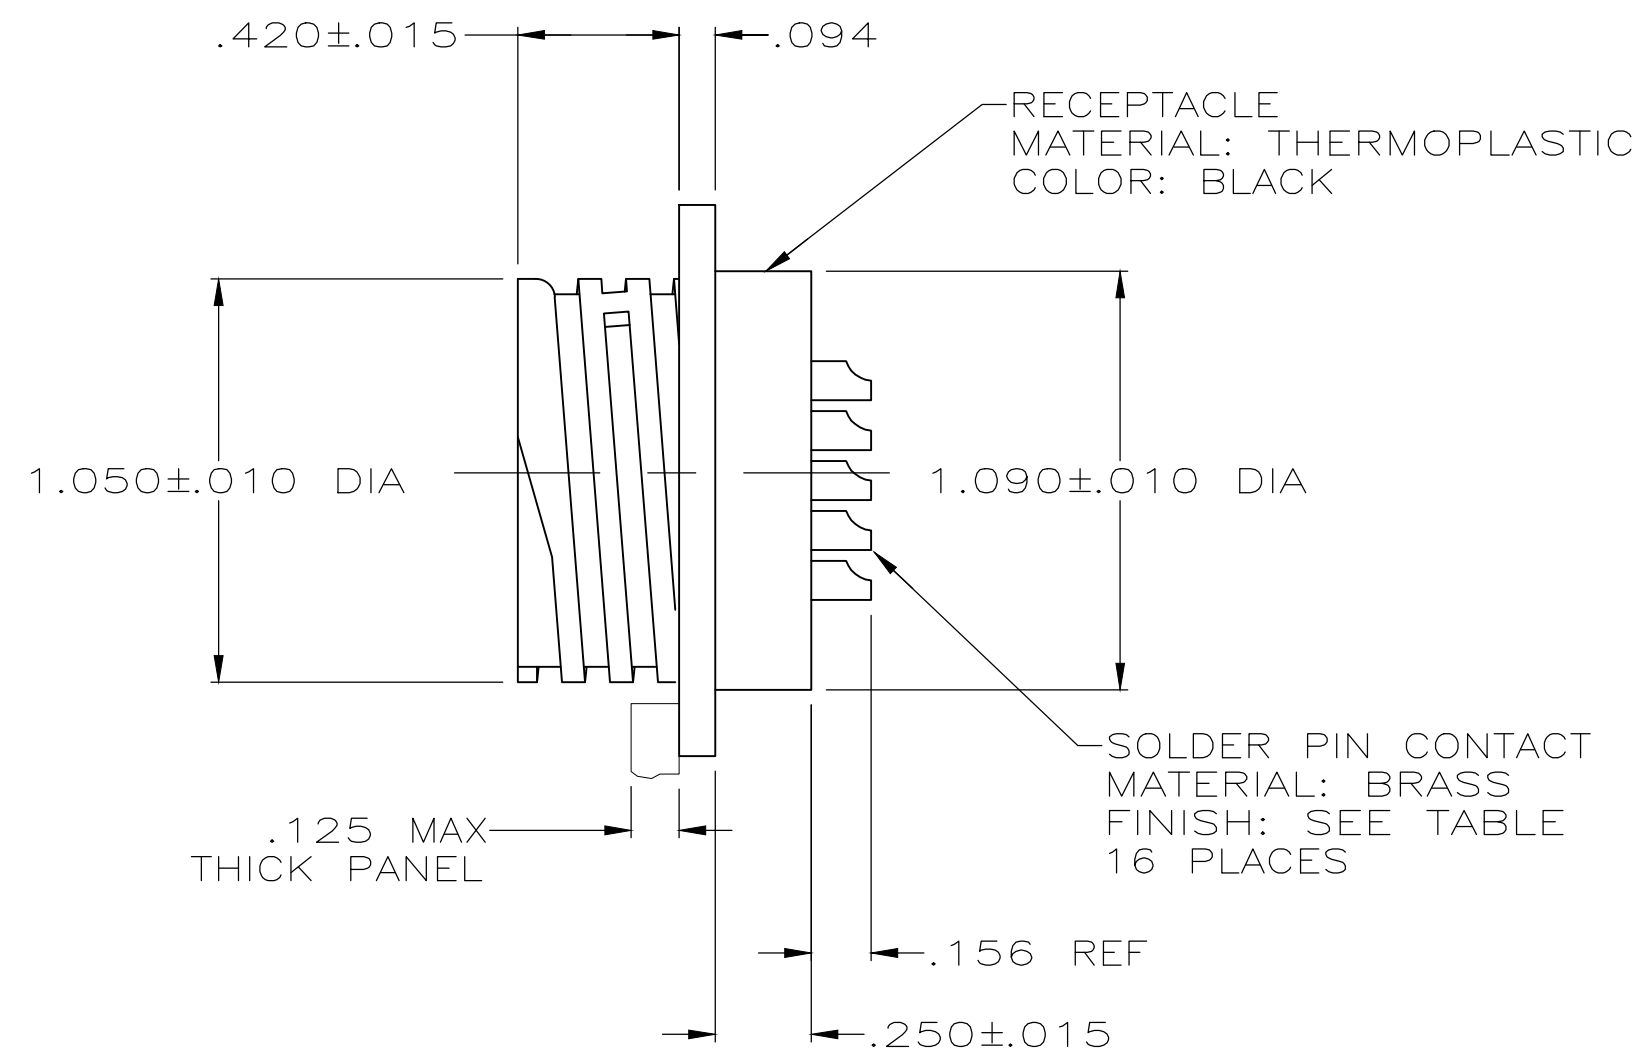

- 1 GOLD PER MIL-G-45204 OVER NICKEL PER QQ-N-290.
- 2 TIN PER MIL-T-10727 OVER COPPER PER MIL-C-14550.

2	206404-2
1	206404-1
CONTACT FINISH	PART NUMBER

THIS DRAWING IS A CONTROLLED DOCUMENT.		DWN	J.GALLUCCI BG	5-21-91	 TE Connectivity Ltd.		
DIMENSIONS: INCHES		CHK	W.G.LENKER	4-9-92			
TOLERANCES UNLESS OTHERWISE SPECIFIED:		APVD	C.ROHDE	4-9-92			
0 PLC ± - 1 PLC ± - 2 PLC ± - 3 PLC ± .005 4 PLC ± - ANGLES ± -		PRODUCT SPEC	108-10024				
MATERIAL SEE CALLOUT		FINISH	SEE TABLE		NAME	RECEPTACLE ASSEMBLY W/SOLDER CUP CONTACTS, STD SEX, SERIES 1, 17-16, CPC	
		WEIGHT	0		SIZE	A2	
		CUSTOMER DRAWING	SCALE	2:1	CAGE CODE	00779	
			DRAWING NO	C-206404		RESTRICTED TO	-
			SHEET	1 of 1	REV	D	