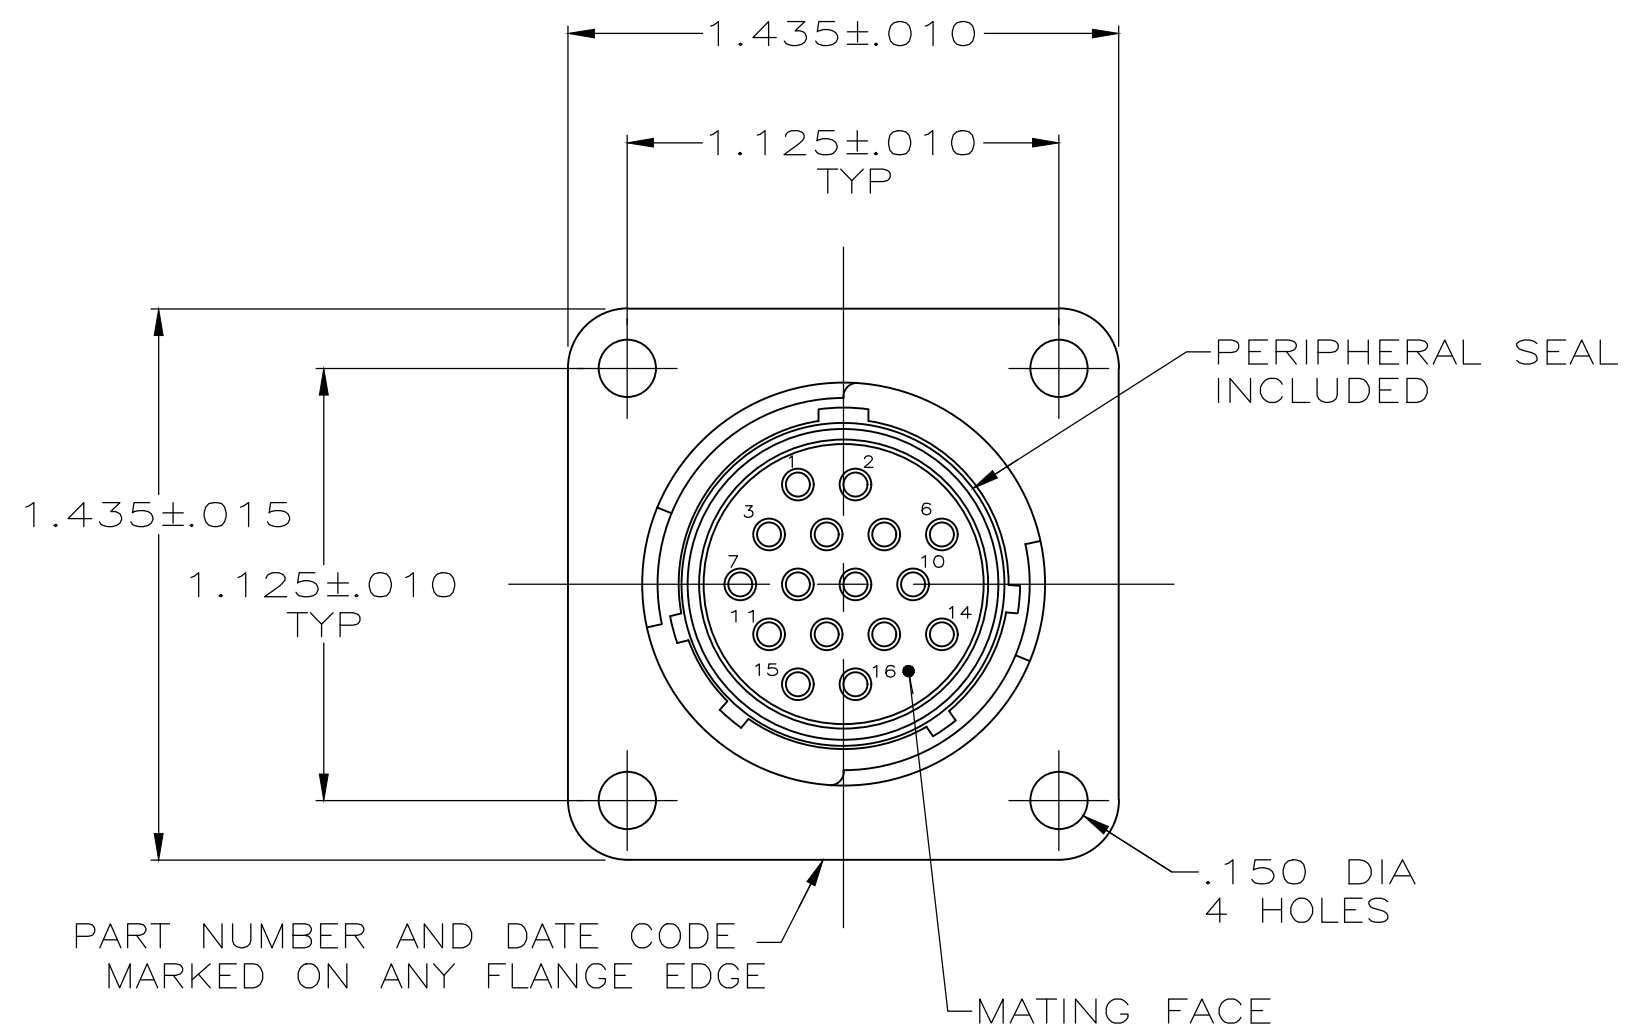

- 1 GOLD PER MIL-G-45204 OVER NICKEL PER QQ-N-290.
- 2 TIN PER MIL-T-10727 OVER COPPER PER MIL-C-14550.

2	206404-2
1	206404-1
CONTACT FINISH	PART NUMBER

THIS DRAWING IS A CONTROLLED DOCUMENT.		DWN	J.GALLUCCI BG	5-21-91	 TE Connectivity Ltd.		
DIMENSIONS: INCHES		CHK	W.G.LENKER	4-9-92			
TOLERANCES UNLESS OTHERWISE SPECIFIED:		APVD	C.ROHDE	4-9-92			
0 PLC ± - 1 PLC ± - 2 PLC ± - 3 PLC ± .005 4 PLC ± - ANGLES ± -		PRODUCT SPEC	108-10024				
MATERIAL SEE CALLOUT		FINISH	SEE TABLE		NAME	RECEPTACLE ASSEMBLY W/SOLDER CUP CONTACTS, STD SEX, SERIES 1, 17-16, CPC	
		WEIGHT	0		SIZE	A2	
		CUSTOMER DRAWING	SCALE	2:1	CAGE CODE	00779	
			DRAWING NO	C-206404		RESTRICTED TO	-
			SHEET	1 of 1	REV	D	