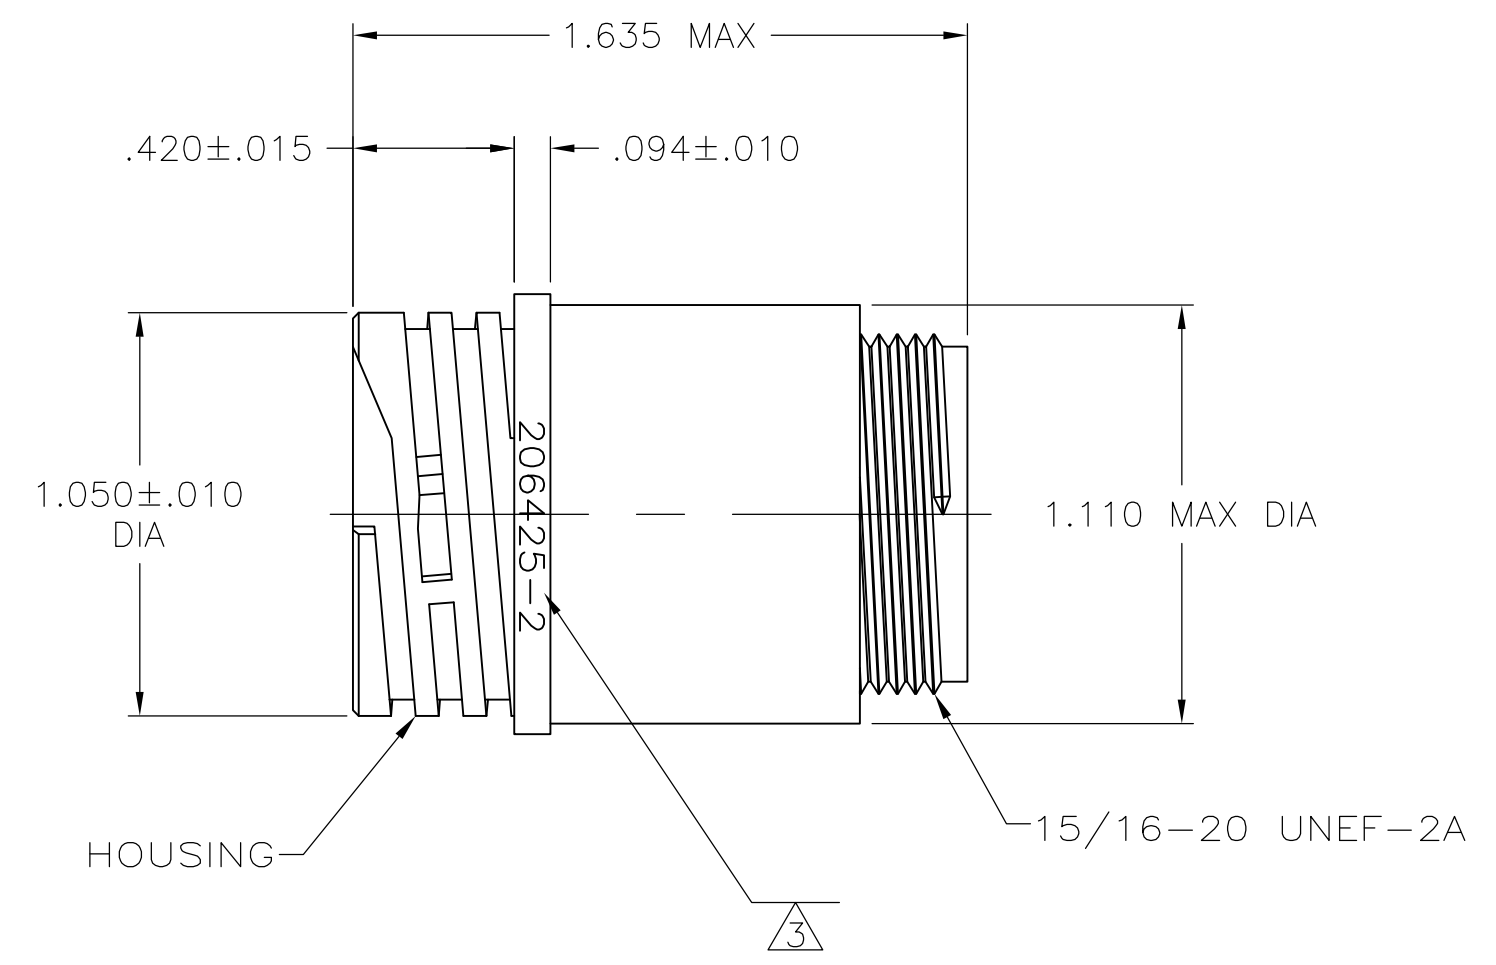

RECOMMENDED PANEL CUTOUT

DETAIL A

DETAIL B

- NOTES:**
- CAVITY IDENTIFICATION ON FRONT AND REAR FACE.
  - WILL ACCEPT (3) TYPE XII SOCKET CONTACTS.
- △ PART NUMBER AND "AMP" INSIGNIA CAN BE LOCATED ON ANY FLANGE EDGE.

4-40 THREADED INSERTS	NO	A	206425-5
.150±.003	YES	A	206425-3
.150±.003	NO	B	206425-2
.150±.003	NO	A	206425-1
C	PERIPHERAL SEAL	SEE DETAIL	PART NUMBER

THIS DRAWING IS A CONTROLLED DOCUMENT.		DIN M. BINNER 06/01/94	TE Connectivity	
DIMENSIONS: INCHES		CHK R. STONE 6-23-94	NAME	
TOLERANCES UNLESS OTHERWISE SPECIFIED:		PRODUCT SPEC 108-10024		
0 PLC ± -		APPLICATION SPEC		
1 PLC ± -		SIZE A1		
2 PLC ± .005		CAGE CODE 00779		
3 PLC ± -		DRAWING NO 206425		
4 PLC ± -		RESTRICTED TO		
ANGLES ± -		WEIGHT		
FINISH		SCALE 2:1		
MATERIAL HOUSING: NYLON, BLACK SEAL: ELASTOMER, GREY		SHEET 1 OF 1		
CUSTOMER DRAWING		REV J1		