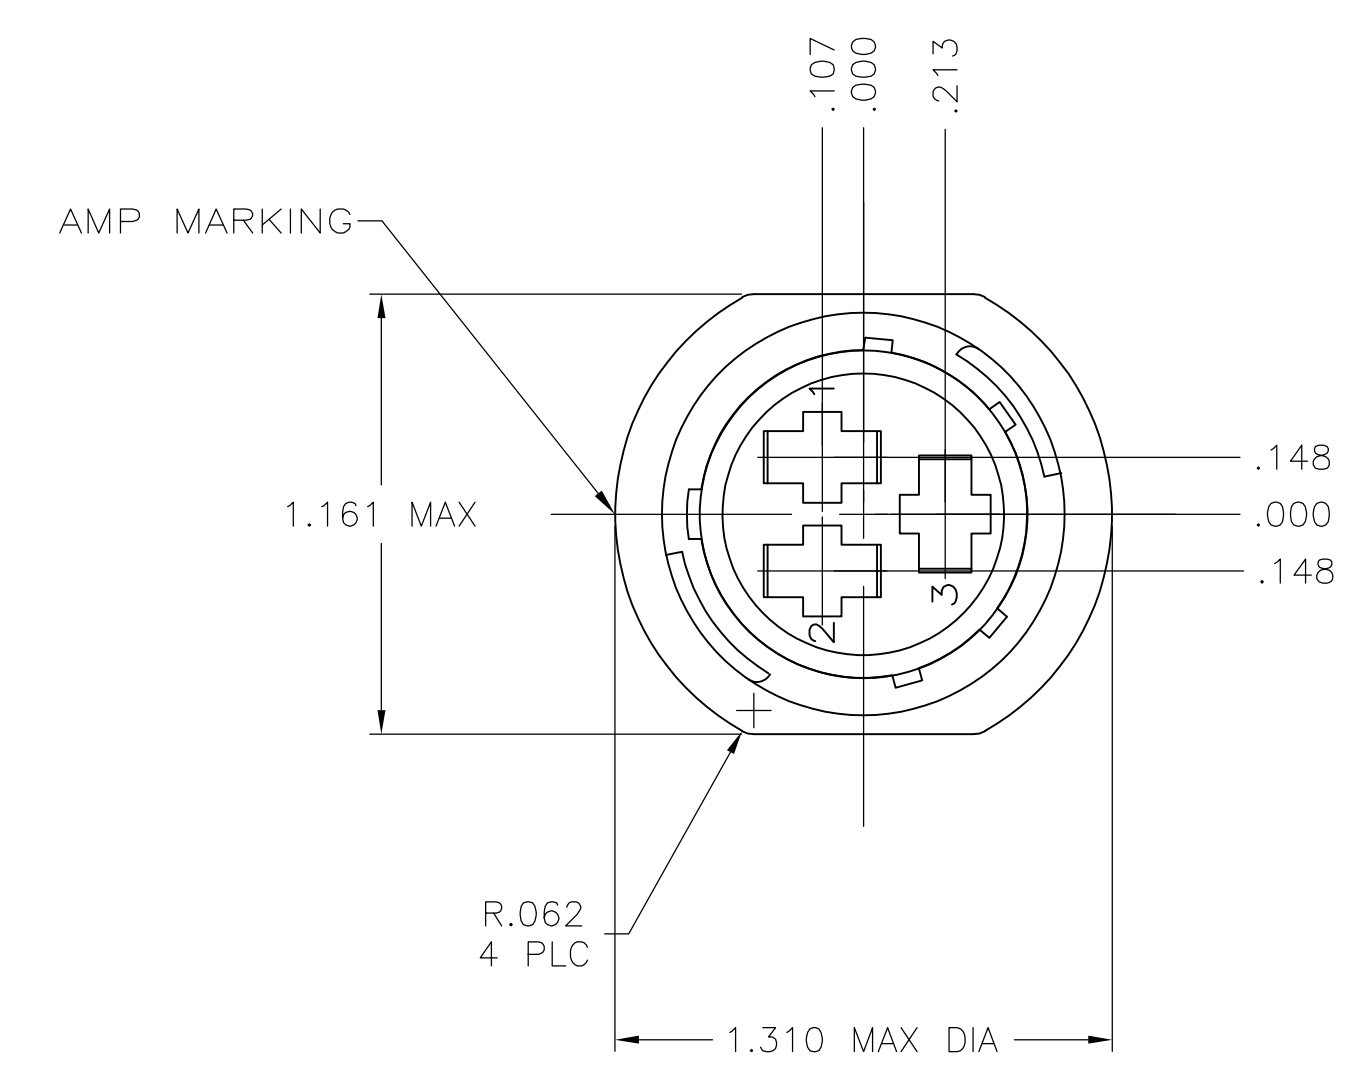

RECOMMENDED PANEL CUTOUT

DETAIL A

DETAIL B

- NOTES:**
- CAVITY IDENTIFICATION ON FRONT AND REAR FACE.
  - WILL ACCEPT (3) TYPE XII SOCKET CONTACTS.
- △ PART NUMBER AND "AMP" INSIGNIA CAN BE LOCATED ON ANY FLANGE EDGE.

4-40 THREADED INSERTS	NO	A	206425-5
.150±.003	YES	A	206425-3
.150±.003	NO	B	206425-2
.150±.003	NO	A	206425-1
C	PERIPHERAL SEAL	SEE DETAIL	PART NUMBER

THIS DRAWING IS A CONTROLLED DOCUMENT.		DIN M. BINNER 06/01/94	TE Connectivity	
DIMENSIONS: INCHES		CHK R. STONE 6-23-94	NAME	
TOLERANCES UNLESS OTHERWISE SPECIFIED:		PRODUCT SPEC 108-10024		
0 PLC ± -		APPLICATION SPEC		
1 PLC ± -		SIZE A1		
2 PLC ± .005		CAGE CODE 00779		
3 PLC ± -		DRAWING NO 206425		
4 PLC ± -		RESTRICTED TO		
ANGLES ± -		WEIGHT		
FINISH		SCALE 2:1		
MATERIAL HOUSING: NYLON, BLACK SEAL: ELASTOMER, GREY		SHEET 1 OF 1		
CUSTOMER DRAWING		REV J1		