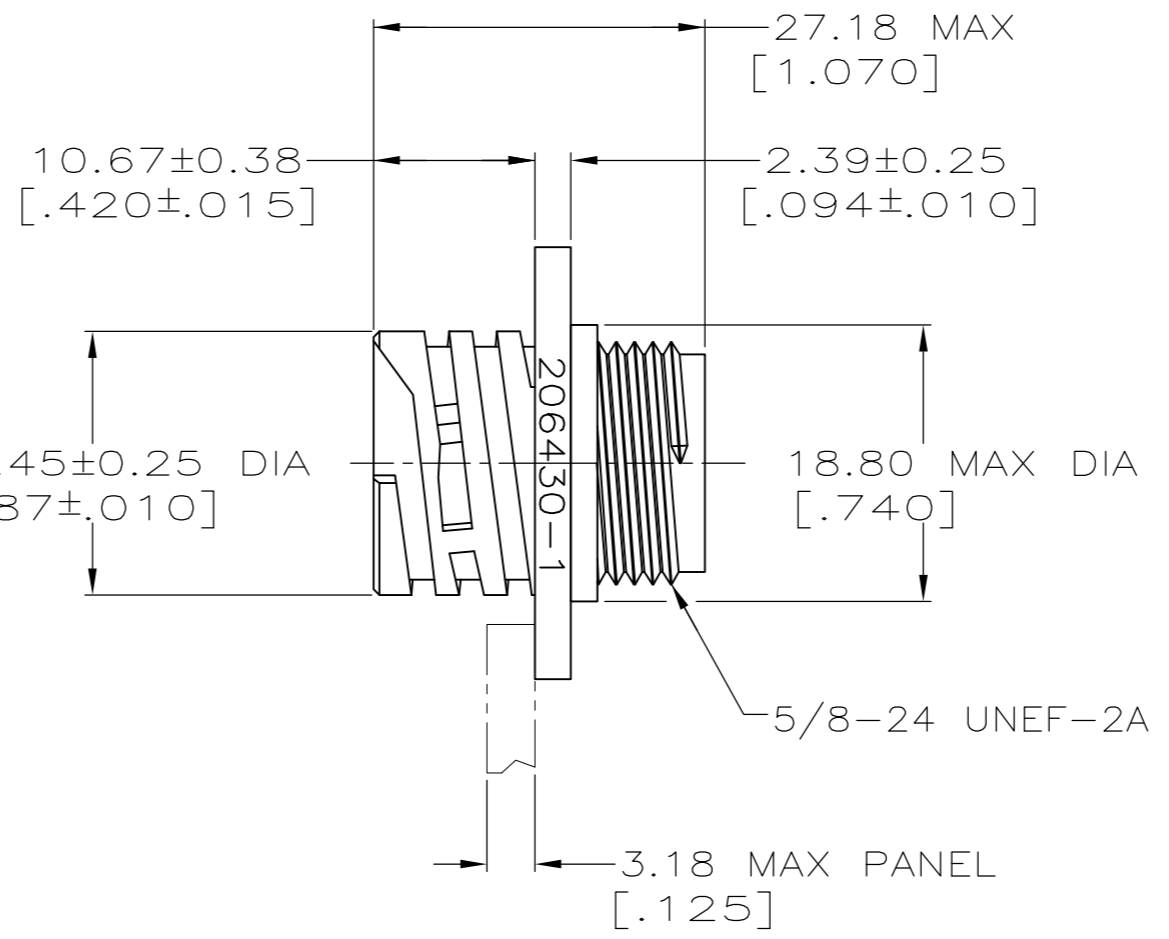

DETAIL A

DETAIL B

OBSOLETE	SMALL PACK	NO	A	206430-5
	STANDARD	YES	B	206430-4
	STANDARD	YES	A	206430-3
	STANDARD	NO	B	206430-2
	STANDARD	NO	A	206430-1
	PACKAGING	PERIPHERAL SEAL	SEE DETAIL	PART NO

- 1 CAVITY IDENTIFICATION ON FRONT AND REAR FACE.
- 2 WILL ACCEPT FOUR (4) MULTIMATE SOCKET CONTACTS.

THIS DRAWING IS A CONTROLLED DOCUMENT.

DWN	W.LENKER	09/09/92		TE Connectivity		
CHK	R.STONE	08/11/93				
APVD	A.FRANTUM	08/13/93				
NAME	RECEPTACLE HOUSING, REVERSE SEX, SHELL SIZE 11, CPC					
DIMENSIONS:	TOLERANCES UNLESS OTHERWISE SPECIFIED:		SIZE	CAGE CODE	DRAWING NO	RESTRICTED TO
INCHES	0 PLC ± -	1 PLC ± -	A2	00779	C=206430	-
	2 PLC ± 0.13 [.005]	3 PLC ± -	WEIGHT	-	SCALE	2:1
	4 PLC ± -	ANGLES ± -	CUSTOMER DRAWING	SCALE	2:1	SHEET
MATERIAL	FINISH					1 of 1
NYLON, BLACK	-					REV
						K