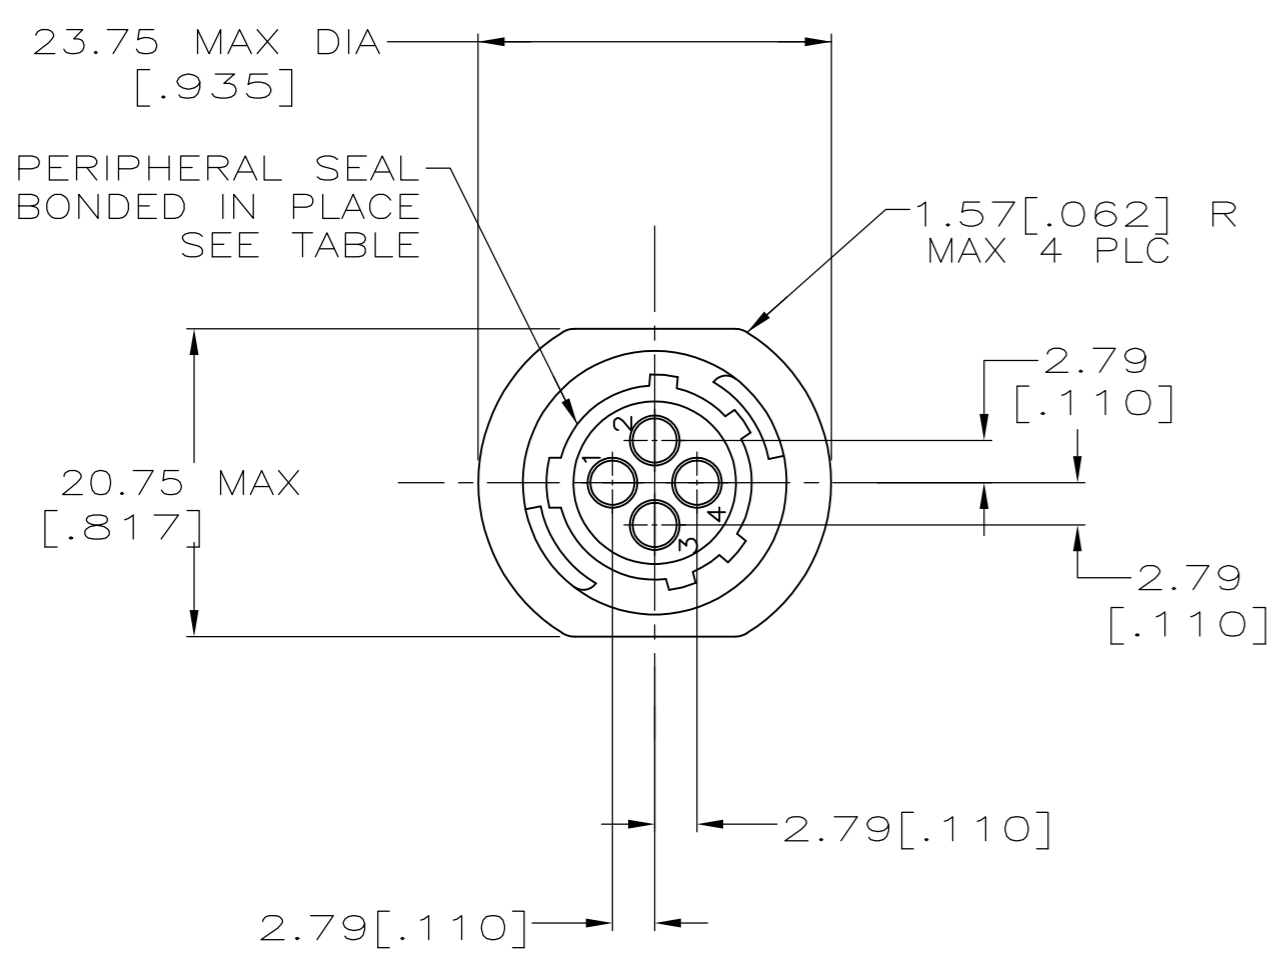

DETAIL A

DETAIL B

OBSOLETE	SMALL PACK	NO	A	206430-5
	STANDARD	YES	B	206430-4
	STANDARD	YES	A	206430-3
	STANDARD	NO	B	206430-2
	STANDARD	NO	A	206430-1
	PACKAGING	PERIPHERAL SEAL	SEE DETAIL	PART NO

- 1 CAVITY IDENTIFICATION ON FRONT AND REAR FACE.
- 2 WILL ACCEPT FOUR (4) MULTIMATE SOCKET CONTACTS.

THIS DRAWING IS A CONTROLLED DOCUMENT.

DWN	W.LENKER	09/09/92		TE Connectivity		
CHK	R.STONE	08/11/93				
APVD	A.FRANTUM	08/13/93				
NAME	RECEPTACLE HOUSING, REVERSE SEX, SHELL SIZE 11, CPC					
DIMENSIONS:	TOLERANCES UNLESS OTHERWISE SPECIFIED:		SIZE	CAGE CODE	DRAWING NO	RESTRICTED TO
INCHES	0 PLC ± -	1 PLC ± -	A2	00779	C=206430	-
	2 PLC ± 0.13 [.005]	3 PLC ± -	WEIGHT	-	SCALE	2:1
	4 PLC ± -	ANGLES ± -	CUSTOMER DRAWING	SCALE	2:1	SHEET
MATERIAL	FINISH					1 of 1
NYLON, BLACK	-					REV
						K