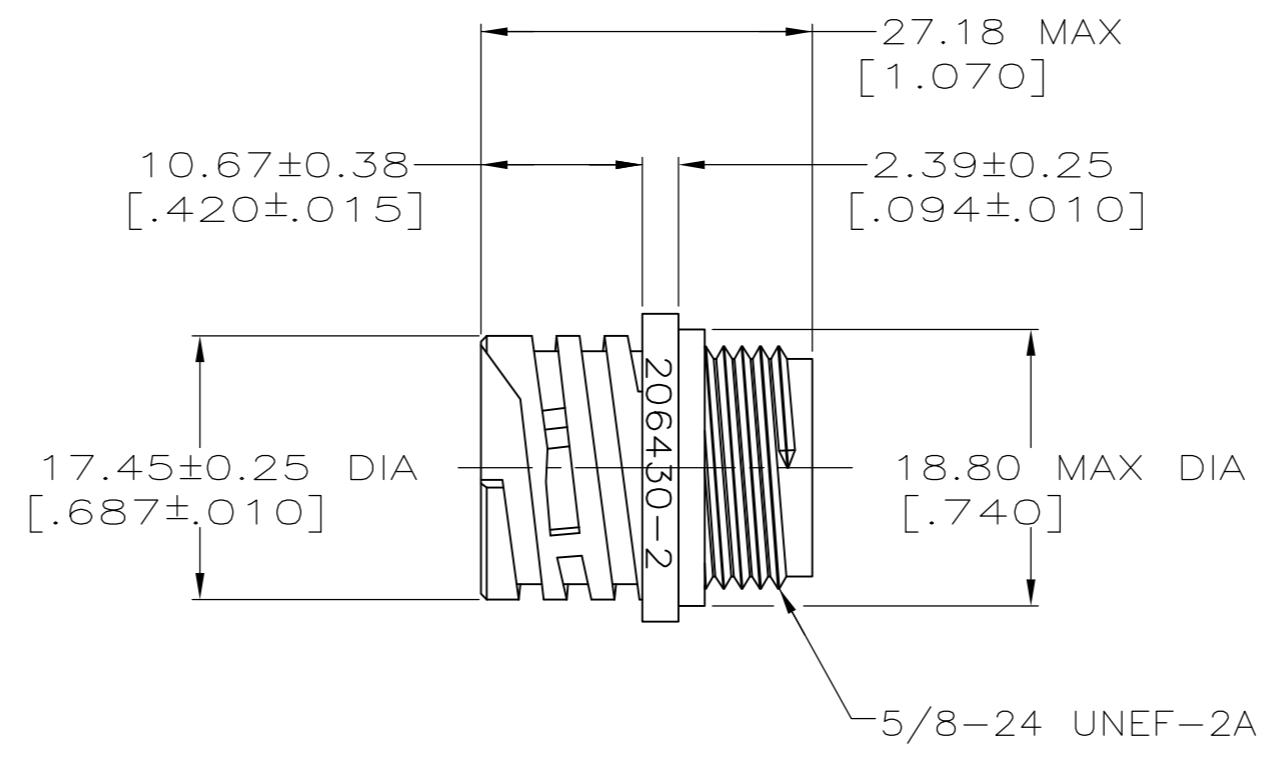

DETAIL A

DETAIL B

OBSOLETE	SMALL PACK	NO	A	206430-5
	STANDARD	YES	B	206430-4
	STANDARD	YES	A	206430-3
	STANDARD	NO	B	206430-2
	STANDARD	NO	A	206430-1
	PACKAGING	PERIPHERAL SEAL	SEE DETAIL	PART NO

- 1 CAVITY IDENTIFICATION ON FRONT AND REAR FACE.
- 2 WILL ACCEPT FOUR (4) MULTIMATE SOCKET CONTACTS.

THIS DRAWING IS A CONTROLLED DOCUMENT.

DWN	W.LENKER	09/09/92		TE Connectivity		
CHK	R.STONE	08/11/93				
APVD	A.FRANTUM	08/13/93				
NAME	RECEPTACLE HOUSING, REVERSE SEX, SHELL SIZE 11, CPC					
DIMENSIONS:	TOLERANCES UNLESS OTHERWISE SPECIFIED:		SIZE	CAGE CODE	DRAWING NO	RESTRICTED TO
INCHES	0 PLC ± -	1 PLC ± -	A2	00779	C=206430	-
	2 PLC ± 0.13 [.005]	3 PLC ± -	WEIGHT	-	SCALE	2:1
	4 PLC ± -	ANGLES ± -	CUSTOMER DRAWING	SCALE	2:1	SHEET
MATERIAL	FINISH					1 of 1
NYLON, BLACK	-					REV
						K