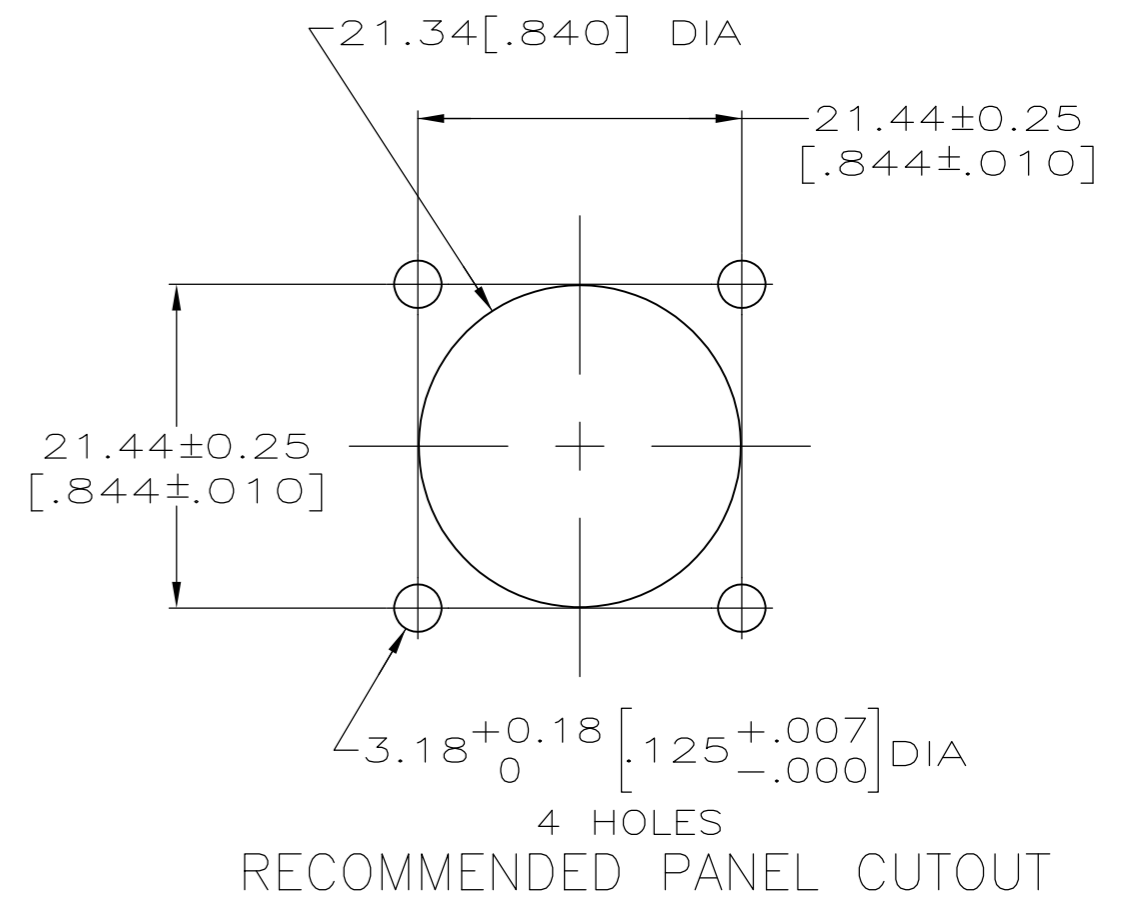

DETAIL A

DETAIL B

OBSOLETE	SMALL PACK	NO	A	206430-5
	STANDARD	YES	B	206430-4
	STANDARD	YES	A	206430-3
	STANDARD	NO	B	206430-2
	STANDARD	NO	A	206430-1
	PACKAGING	PERIPHERAL SEAL	SEE DETAIL	PART NO

- 1 CAVITY IDENTIFICATION ON FRONT AND REAR FACE.
- 2 WILL ACCEPT FOUR (4) MULTIMATE SOCKET CONTACTS.

THIS DRAWING IS A CONTROLLED DOCUMENT.

DWN	W.LENKER	09/09/92		TE Connectivity		
CHK	R.STONE	08/11/93				
APVD	A.FRANTUM	08/13/93				
NAME	RECEPTACLE HOUSING, REVERSE SEX, SHELL SIZE 11, CPC					
DIMENSIONS:	TOLERANCES UNLESS OTHERWISE SPECIFIED:		SIZE	CAGE CODE	DRAWING NO	RESTRICTED TO
INCHES	0 PLC ± -	1 PLC ± -	A2	00779	C=206430	-
	2 PLC ± 0.13 [.005]	3 PLC ± -	WEIGHT	-	SCALE	2:1
	4 PLC ± -	ANGLES ± -	CUSTOMER DRAWING	SCALE	2:1	SHEET
MATERIAL	FINISH					1 of 1
NYLON, BLACK	-					REV
						K