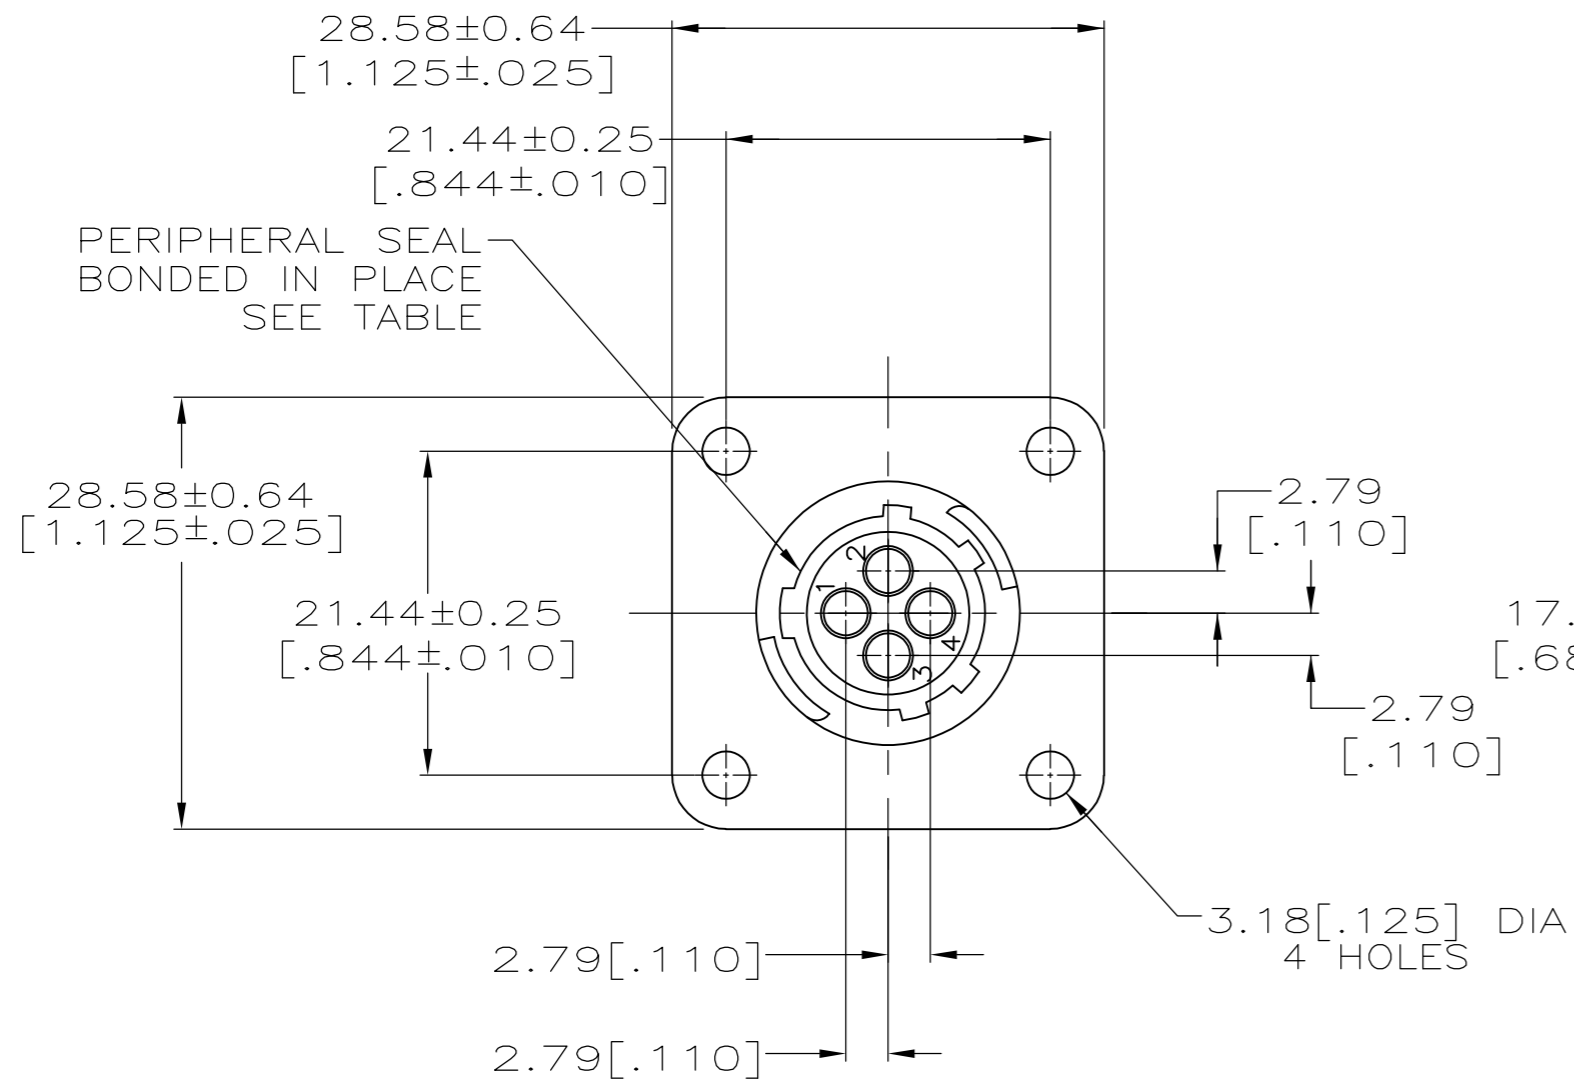

DETAIL A

DETAIL B

OBSOLETE	SMALL PACK	NO	A	206430-5
	STANDARD	YES	B	206430-4
	STANDARD	YES	A	206430-3
	STANDARD	NO	B	206430-2
	STANDARD	NO	A	206430-1
	PACKAGING	PERIPHERAL SEAL	SEE DETAIL	PART NO

- 1 CAVITY IDENTIFICATION ON FRONT AND REAR FACE.
- 2 WILL ACCEPT FOUR (4) MULTIMATE SOCKET CONTACTS.

THIS DRAWING IS A CONTROLLED DOCUMENT.

DWN	W.LENKER	09/09/92		TE Connectivity		
CHK	R.STONE	08/11/93				
APVD	A.FRANTUM	08/13/93				
NAME	RECEPTACLE HOUSING, REVERSE SEX, SHELL SIZE 11, CPC					
DIMENSIONS:	TOLERANCES UNLESS OTHERWISE SPECIFIED:		SIZE	CAGE CODE	DRAWING NO	RESTRICTED TO
INCHES	0 PLC ± -	1 PLC ± -	A2	00779	C=206430	-
	2 PLC ± 0.13 [.005]	3 PLC ± -	WEIGHT	-	SCALE	2:1
	4 PLC ± -	ANGLES ± -	CUSTOMER DRAWING	SCALE	2:1	SHEET
MATERIAL	FINISH					1 of 1
NYLON, BLACK	-					REV
						K