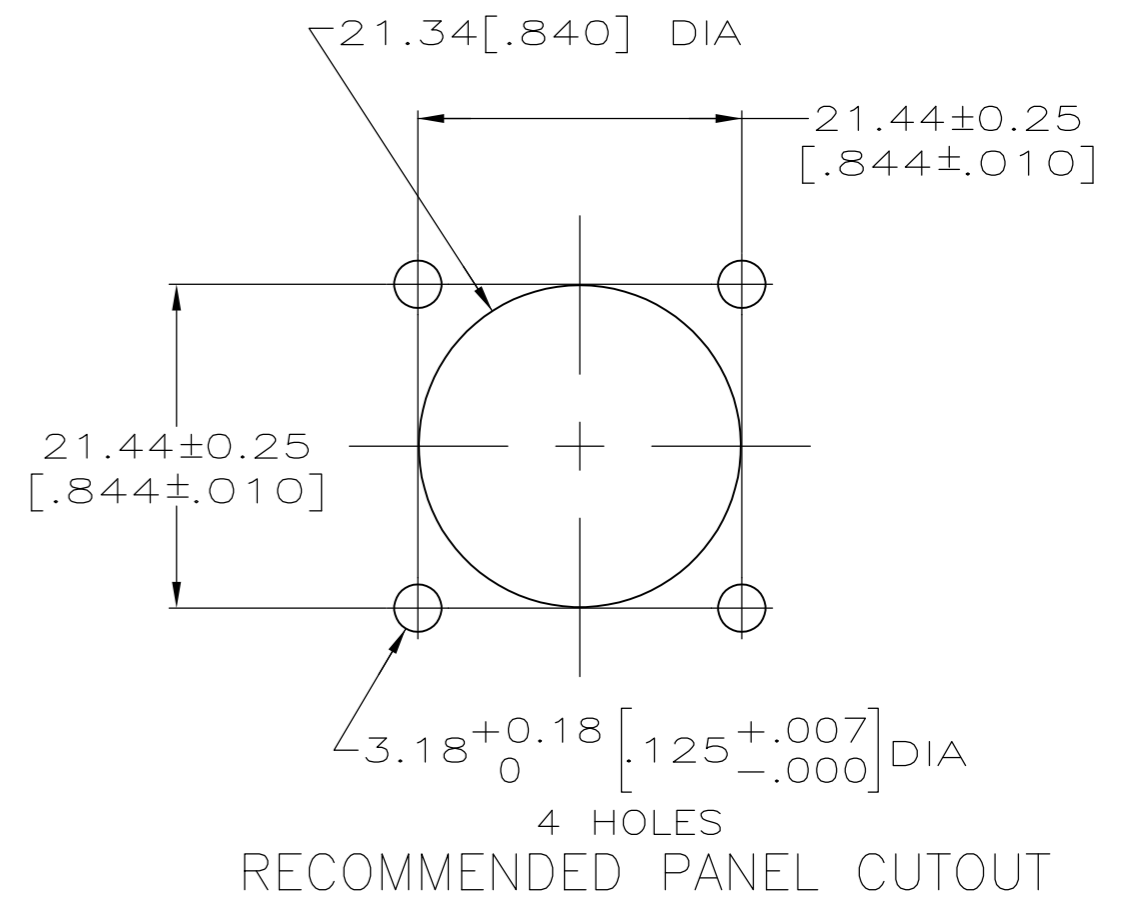

DETAIL A

DETAIL B

OBSOLETE	SMALL PACK	NO	A	206430-5
	STANDARD	YES	B	206430-4
	STANDARD	YES	A	206430-3
	STANDARD	NO	B	206430-2
	STANDARD	NO	A	206430-1
	PACKAGING	PERIPHERAL SEAL	SEE DETAIL	PART NO

- 1 CAVITY IDENTIFICATION ON FRONT AND REAR FACE.
- 2 WILL ACCEPT FOUR (4) MULTIMATE SOCKET CONTACTS.

THIS DRAWING IS A CONTROLLED DOCUMENT.

DIMENSIONS: INCHES	TOLERANCES UNLESS OTHERWISE SPECIFIED:	DWN W.LENKER 09/09/92	
	0 PLC ± -	CHK R.STONE 08/11/93	
	1 PLC ± -	APVD A.FRANTUM 08/13/93	
	2 PLC ± 0.13 [.005]	NAME	
MATERIAL NYLON, BLACK	FINISH -	PRODUCT SPEC 108-10024	RECEPTACLE HOUSING, REVERSE SEX, SHELL SIZE 11, CPC
		APPLICATION SPEC -	SIZE A2
		WEIGHT -	CAGE CODE 00779
		CUSTOMER DRAWING	DRAWING NO C=206430
			RESTRICTED TO -
			SCALE 2:1
			SHEET 1 of 1
			REV K