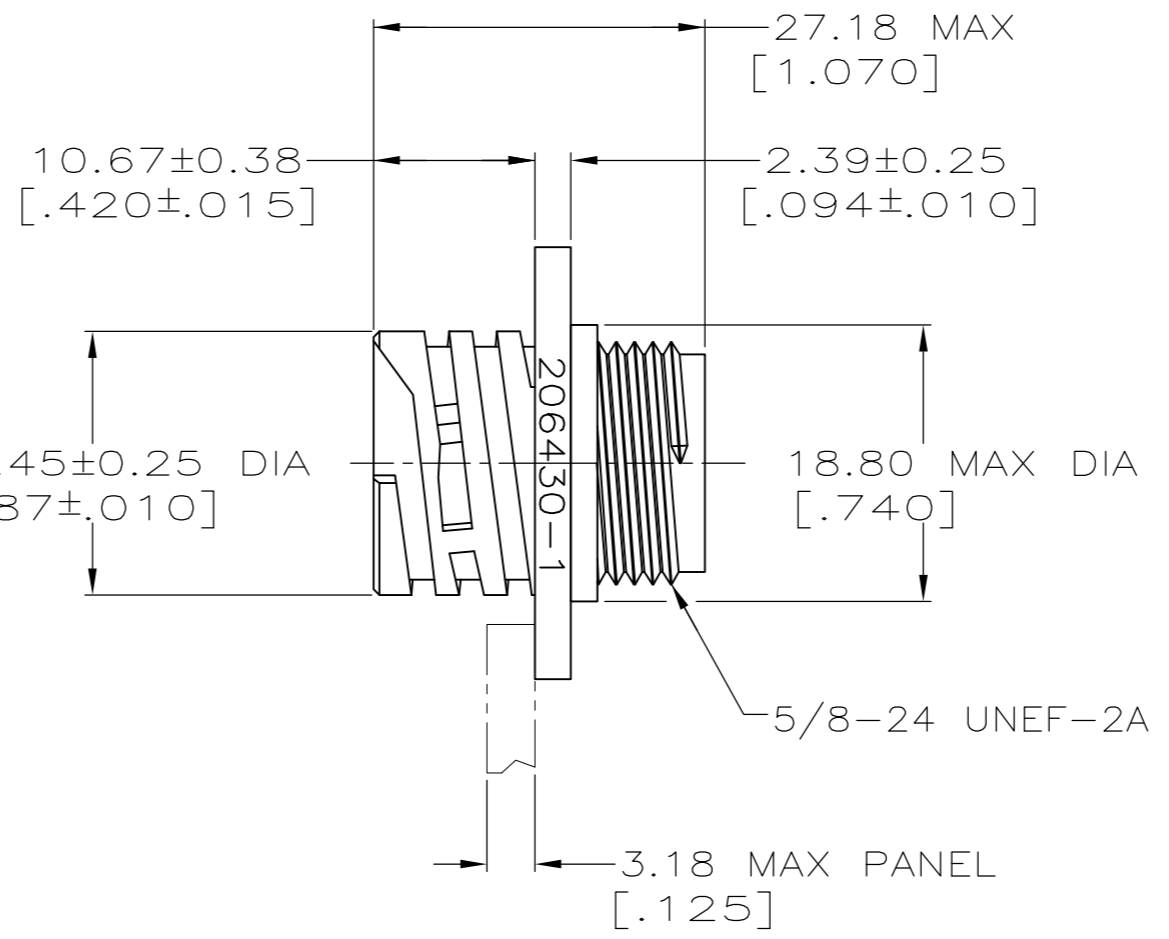

DETAIL A

DETAIL B

OBSOLETE	SMALL PACK	NO	A	206430-5
	STANDARD	YES	B	206430-4
	STANDARD	YES	A	206430-3
	STANDARD	NO	B	206430-2
	STANDARD	NO	A	206430-1
	PACKAGING	PERIPHERAL SEAL	SEE DETAIL	PART NO

- 1 CAVITY IDENTIFICATION ON FRONT AND REAR FACE.
- 2 WILL ACCEPT FOUR (4) MULTIMATE SOCKET CONTACTS.

THIS DRAWING IS A CONTROLLED DOCUMENT.

DIMENSIONS: INCHES	TOLERANCES UNLESS OTHERWISE SPECIFIED:	DWN W.LENKER 09/09/92	
	0 PLC ± -	CHK R.STONE 08/11/93	
	1 PLC ± -	APVD A.FRANTUM 08/13/93	
	2 PLC ± 0.13 [.005]	NAME	
MATERIAL NYLON, BLACK	FINISH -	PRODUCT SPEC 108-10024	RECEPTACLE HOUSING, REVERSE SEX, SHELL SIZE 11, CPC
		APPLICATION SPEC -	SIZE A2
		WEIGHT -	CAGE CODE 00779
		CUSTOMER DRAWING	DRAWING NO C=206430
			RESTRICTED TO -
			SCALE 2:1
			SHEET 1 of 1
			REV K