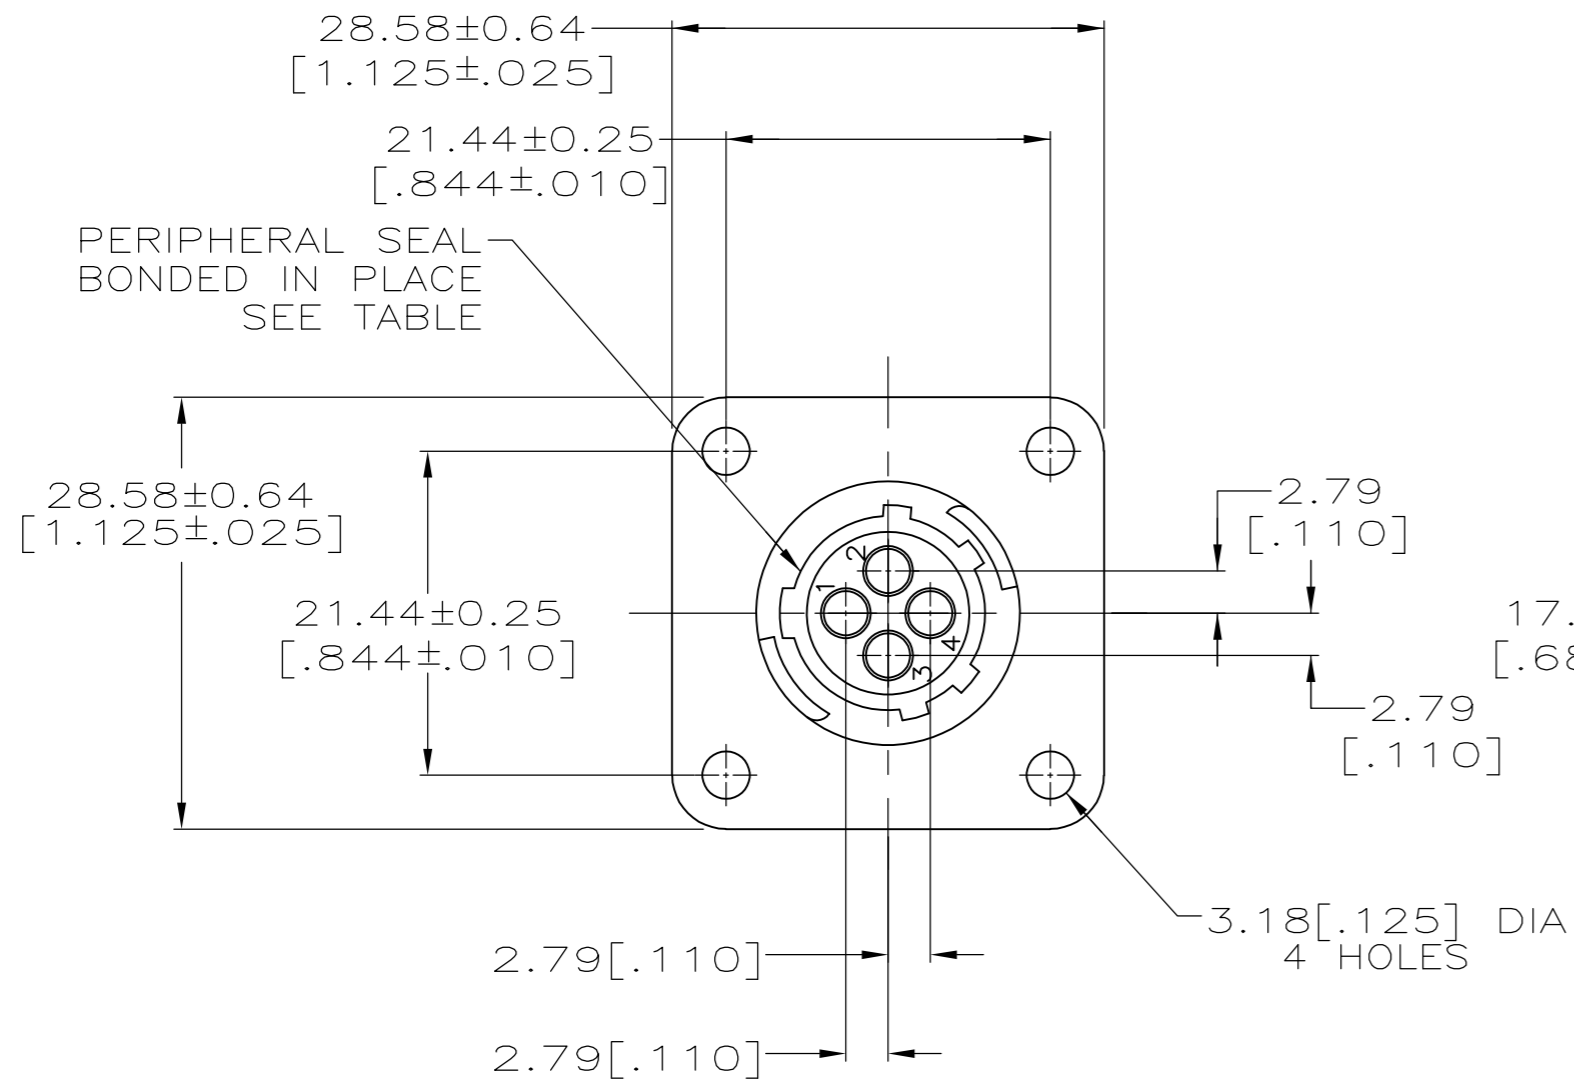

DETAIL A

DETAIL B

OBSOLETE	SMALL PACK	NO	A	206430-5
	STANDARD	YES	B	206430-4
	STANDARD	YES	A	206430-3
	STANDARD	NO	B	206430-2
	STANDARD	NO	A	206430-1
	PACKAGING	PERIPHERAL SEAL	SEE DETAIL	PART NO

- 1 CAVITY IDENTIFICATION ON FRONT AND REAR FACE.
- 2 WILL ACCEPT FOUR (4) MULTIMATE SOCKET CONTACTS.

THIS DRAWING IS A CONTROLLED DOCUMENT.

DIMENSIONS: INCHES	TOLERANCES UNLESS OTHERWISE SPECIFIED:	DWN W.LENKER 09/09/92	
	0 PLC ± -	CHK R.STONE 08/11/93	
	1 PLC ± -	APVD A.FRANTUM 08/13/93	
	2 PLC ± 0.13 [.005]	NAME	
MATERIAL NYLON, BLACK	FINISH -	PRODUCT SPEC 108-10024	RECEPTACLE HOUSING, REVERSE SEX, SHELL SIZE 11, CPC
		APPLICATION SPEC -	SIZE A2
		WEIGHT -	CAGE CODE 00779
		CUSTOMER DRAWING	DRAWING NO C=206430
			RESTRICTED TO -
			SCALE 2:1
			SHEET 1 of 1
			REV K