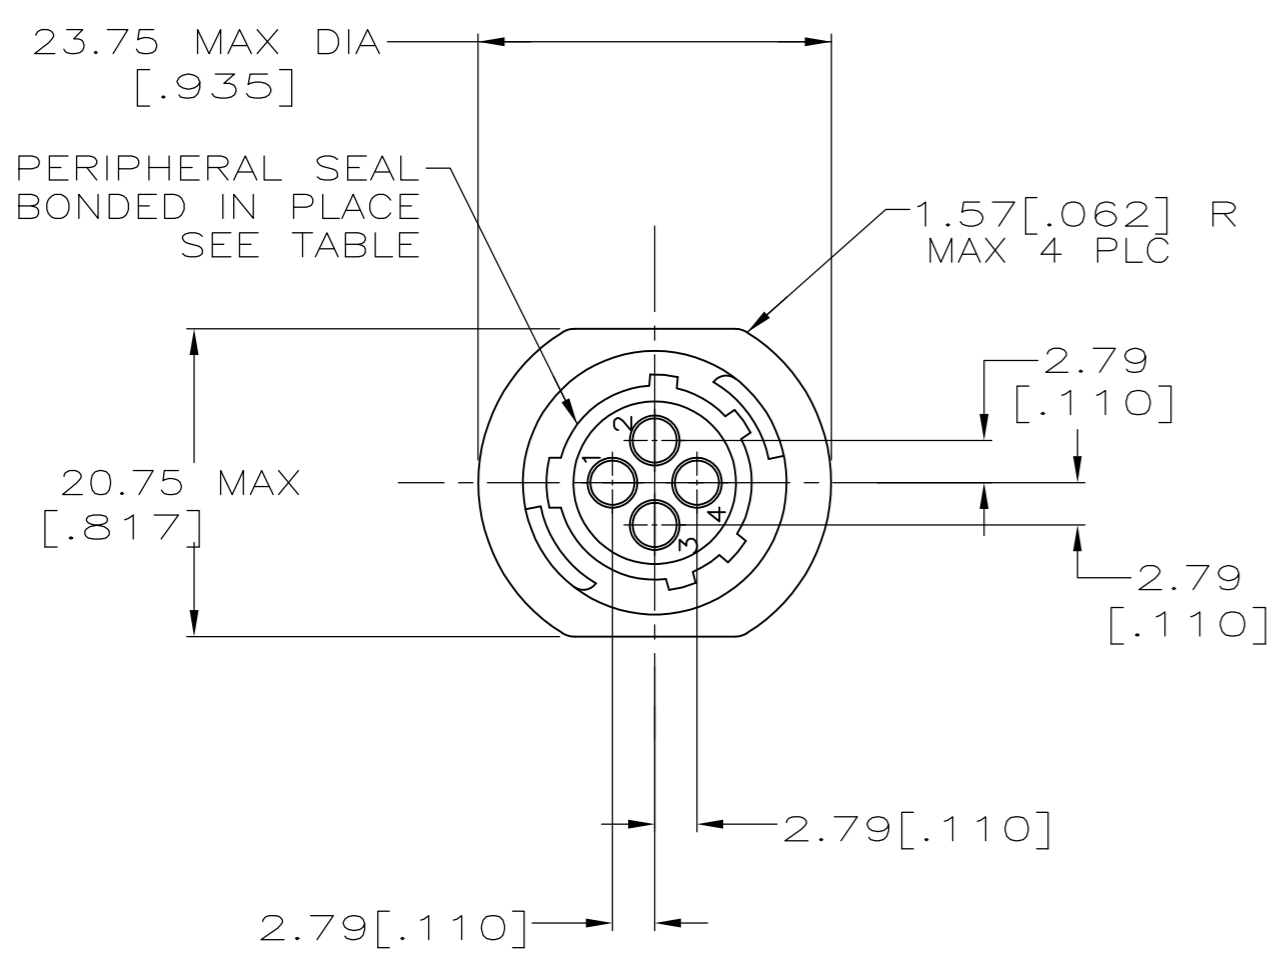

DETAIL A

DETAIL B

OBSOLETE	SMALL PACK	NO	A	206430-5
	STANDARD	YES	B	206430-4
	STANDARD	YES	A	206430-3
	STANDARD	NO	B	206430-2
	STANDARD	NO	A	206430-1
	PACKAGING	PERIPHERAL SEAL	SEE DETAIL	PART NO

- 1 CAVITY IDENTIFICATION ON FRONT AND REAR FACE.
- 2 WILL ACCEPT FOUR (4) MULTIMATE SOCKET CONTACTS.

THIS DRAWING IS A CONTROLLED DOCUMENT.

DIMENSIONS: INCHES	TOLERANCES UNLESS OTHERWISE SPECIFIED:	DWN W.LENKER 09/09/92	
	0 PLC ± -	CHK R.STONE 08/11/93	
	1 PLC ± -	APVD A.FRANTUM 08/13/93	
	2 PLC ± 0.13 [.005]	NAME	
MATERIAL NYLON, BLACK	FINISH -	PRODUCT SPEC 108-10024	RECEPTACLE HOUSING, REVERSE SEX, SHELL SIZE 11, CPC
		APPLICATION SPEC -	SIZE A2
		WEIGHT -	CAGE CODE 00779
		CUSTOMER DRAWING	DRAWING NO C=206430
			RESTRICTED TO -
			SCALE 2:1
			SHEET 1 of 1
			REV K