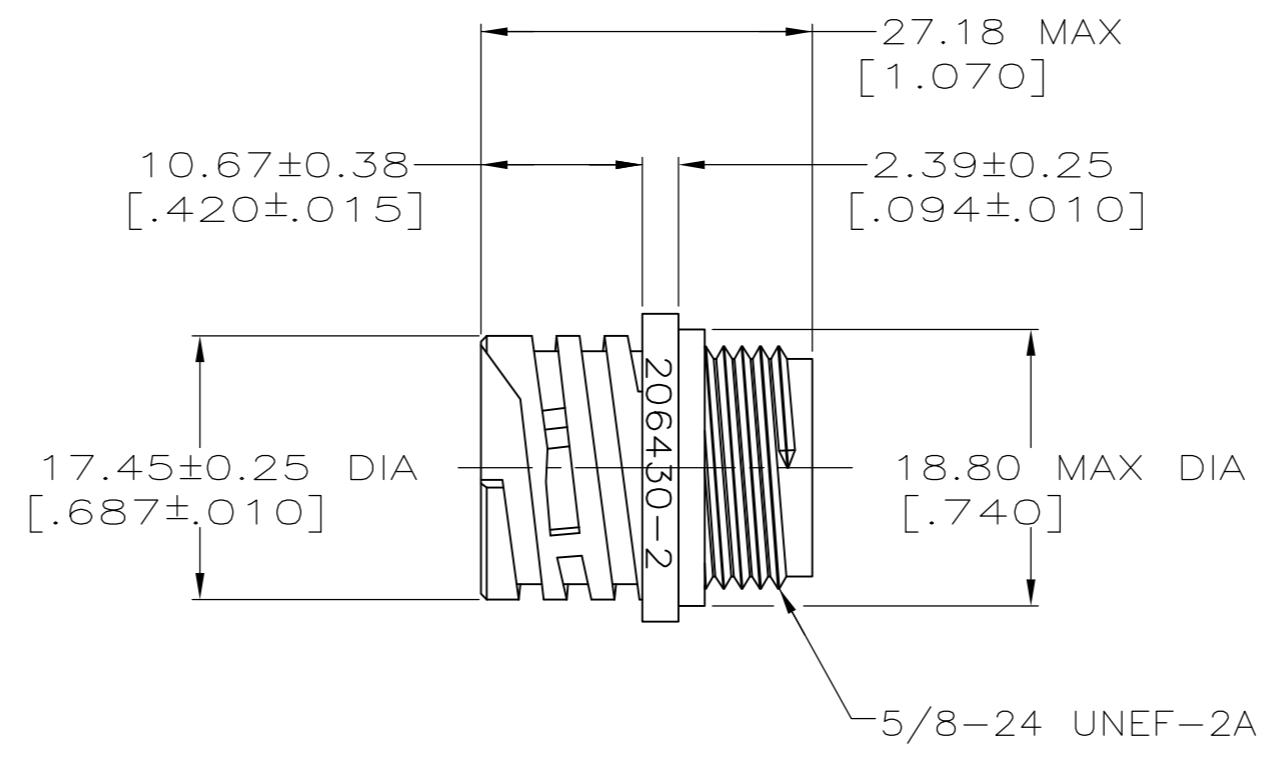

DETAIL A

DETAIL B

OBSOLETE	SMALL PACK	NO	A	206430-5
	STANDARD	YES	B	206430-4
	STANDARD	YES	A	206430-3
	STANDARD	NO	B	206430-2
	STANDARD	NO	A	206430-1
	PACKAGING	PERIPHERAL SEAL	SEE DETAIL	PART NO

- 1 CAVITY IDENTIFICATION ON FRONT AND REAR FACE.
- 2 WILL ACCEPT FOUR (4) MULTIMATE SOCKET CONTACTS.

THIS DRAWING IS A CONTROLLED DOCUMENT.

DIMENSIONS: INCHES	TOLERANCES UNLESS OTHERWISE SPECIFIED:	DWN W.LENKER 09/09/92	
	0 PLC ± -	CHK R.STONE 08/11/93	
	1 PLC ± -	APVD A.FRANTUM 08/13/93	
	2 PLC ± 0.13 [.005]	NAME	
MATERIAL NYLON, BLACK	FINISH -	PRODUCT SPEC 108-10024	RECEPTACLE HOUSING, REVERSE SEX, SHELL SIZE 11, CPC
		APPLICATION SPEC -	SIZE A2
		WEIGHT -	CAGE CODE 00779
		CUSTOMER DRAWING	DRAWING NO C=206430
			RESTRICTED TO -
			SCALE 2:1
			SHEET 1 of 1
			REV K