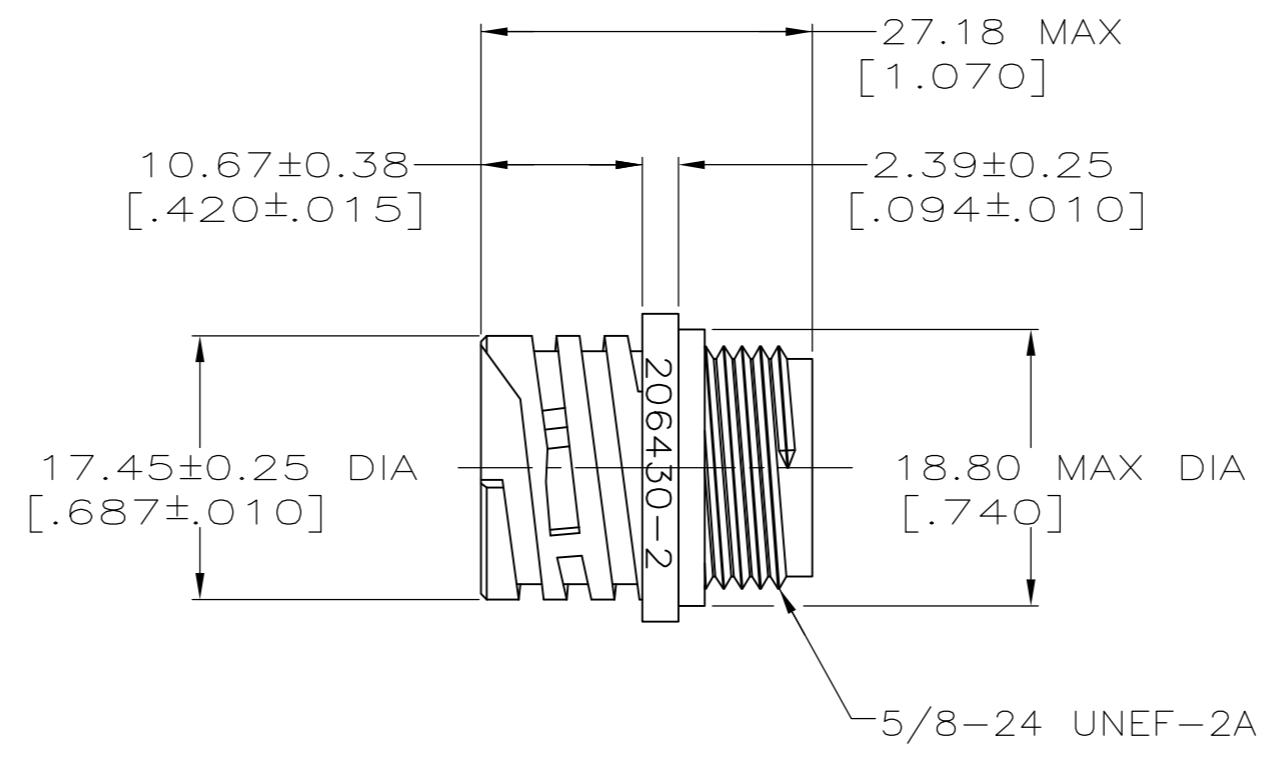

DETAIL A

DETAIL B

OBSOLETE	SMALL PACK	NO	A	206430-5
	STANDARD	YES	B	206430-4
	STANDARD	YES	A	206430-3
	STANDARD	NO	B	206430-2
	STANDARD	NO	A	206430-1
	PACKAGING	PERIPHERAL SEAL	SEE DETAIL	PART NO

- 1 CAVITY IDENTIFICATION ON FRONT AND REAR FACE.
- 2 WILL ACCEPT FOUR (4) MULTIMATE SOCKET CONTACTS.

THIS DRAWING IS A CONTROLLED DOCUMENT.

DWN	W.LENKER	09/09/92
CHK	R.STONE	08/11/93
APVD	A.FRANTUM	08/13/93

TE Connectivity

RECEPTACLE HOUSING, REVERSE
SEX, SHELL SIZE 11, CPC

SIZE	CAGE CODE	DRAWING NO	RESTRICTED TO
A2	00779	C=206430	-

CUSTOMER DRAWING SCALE 2:1 SHEET 1 of 1 REV K

X-ON Electronics

Largest Supplier of Electrical and Electronic Components

Click to view similar products for [Standard Circular Connector](#) category:

Click to view products by [TE Connectivity](#) manufacturer: