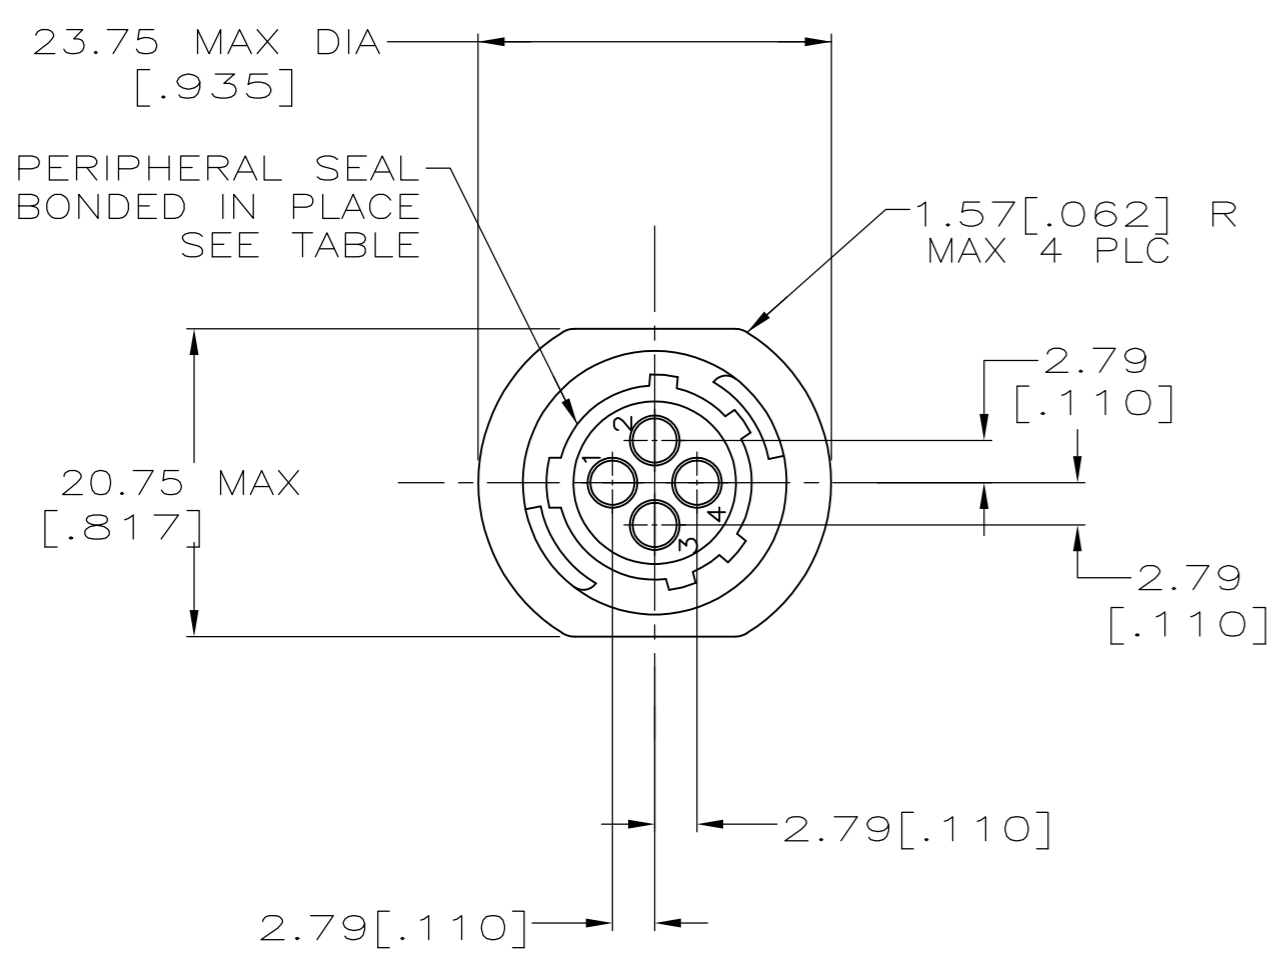

DETAIL A

DETAIL B

OBSOLETE	SMALL PACK	NO	A	206430-5
	STANDARD	YES	B	206430-4
	STANDARD	YES	A	206430-3
	STANDARD	NO	B	206430-2
	STANDARD	NO	A	206430-1
	PACKAGING	PERIPHERAL SEAL	SEE DETAIL	PART NO

- 1 CAVITY IDENTIFICATION ON FRONT AND REAR FACE.
- 2 WILL ACCEPT FOUR (4) MULTIMATE SOCKET CONTACTS.

THIS DRAWING IS A CONTROLLED DOCUMENT.

DWN	W.LENKER	09/09/92
CHK	R.STONE	08/11/93
APVD	A.FRANTUM	08/13/93

TE Connectivity

RECEPTACLE HOUSING, REVERSE
SEX, SHELL SIZE 11, CPC

SIZE	CAGE CODE	DRAWING NO	RESTRICTED TO
A2	00779	C=206430	-