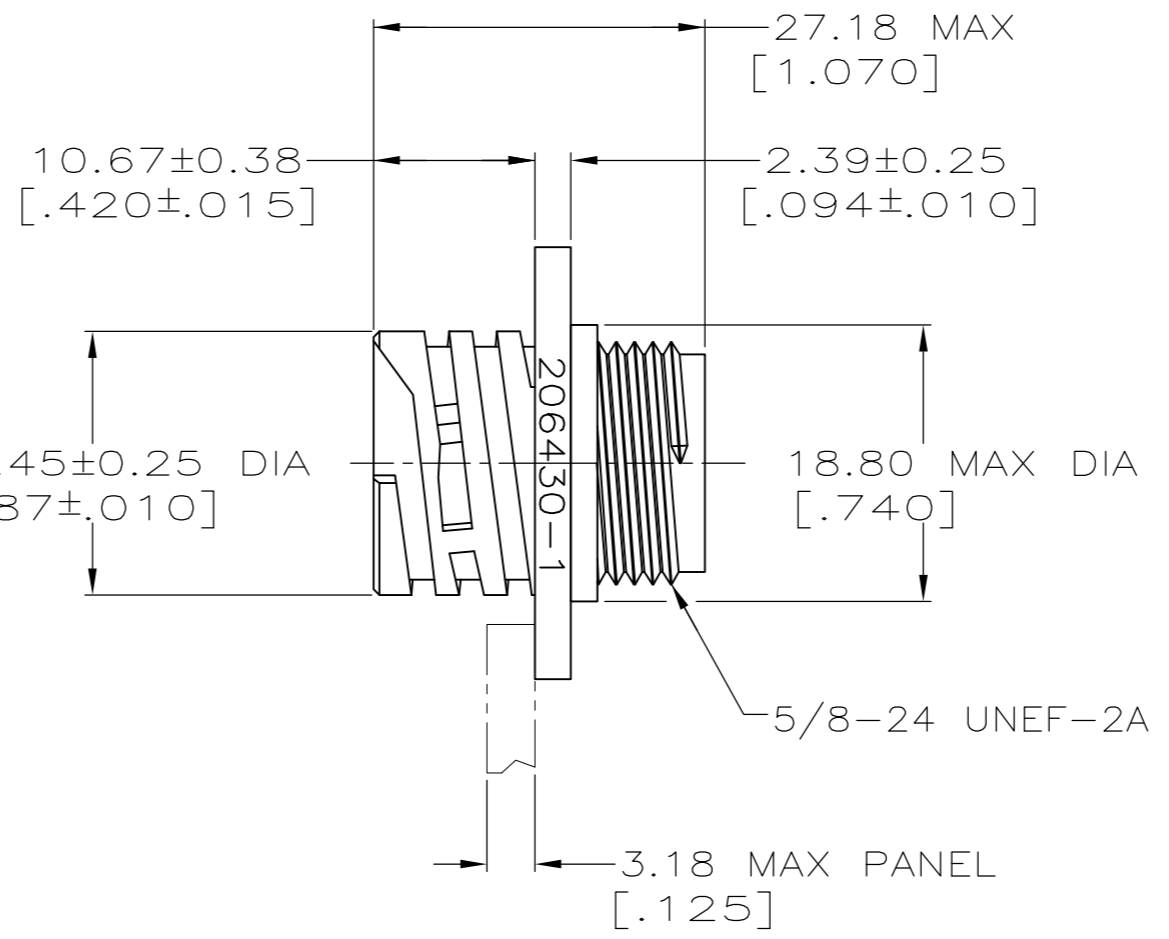

DETAIL A

DETAIL B

OBSOLETE	SMALL PACK	NO	A	206430-5
	STANDARD	YES	B	206430-4
	STANDARD	YES	A	206430-3
	STANDARD	NO	B	206430-2
	STANDARD	NO	A	206430-1
	PACKAGING	PERIPHERAL SEAL	SEE DETAIL	PART NO

- 1 CAVITY IDENTIFICATION ON FRONT AND REAR FACE.
- 2 WILL ACCEPT FOUR (4) MULTIMATE SOCKET CONTACTS.

THIS DRAWING IS A CONTROLLED DOCUMENT.

DWN	W.LENKER	09/09/92
CHK	R.STONE	08/11/93
APVD	A.FRANTUM	08/13/93

TE Connectivity

RECEPTACLE HOUSING, REVERSE
SEX, SHELL SIZE 11, CPC

SIZE	CAGE CODE	DRAWING NO	RESTRICTED TO
A2	00779	C=206430	-

CUSTOMER DRAWING SCALE 2:1 SHEET 1 of 1 REV K

X-ON Electronics

Largest Supplier of Electrical and Electronic Components

Click to view similar products for [Standard Circular Connector](#) category:

Click to view products by [TE Connectivity](#) manufacturer: