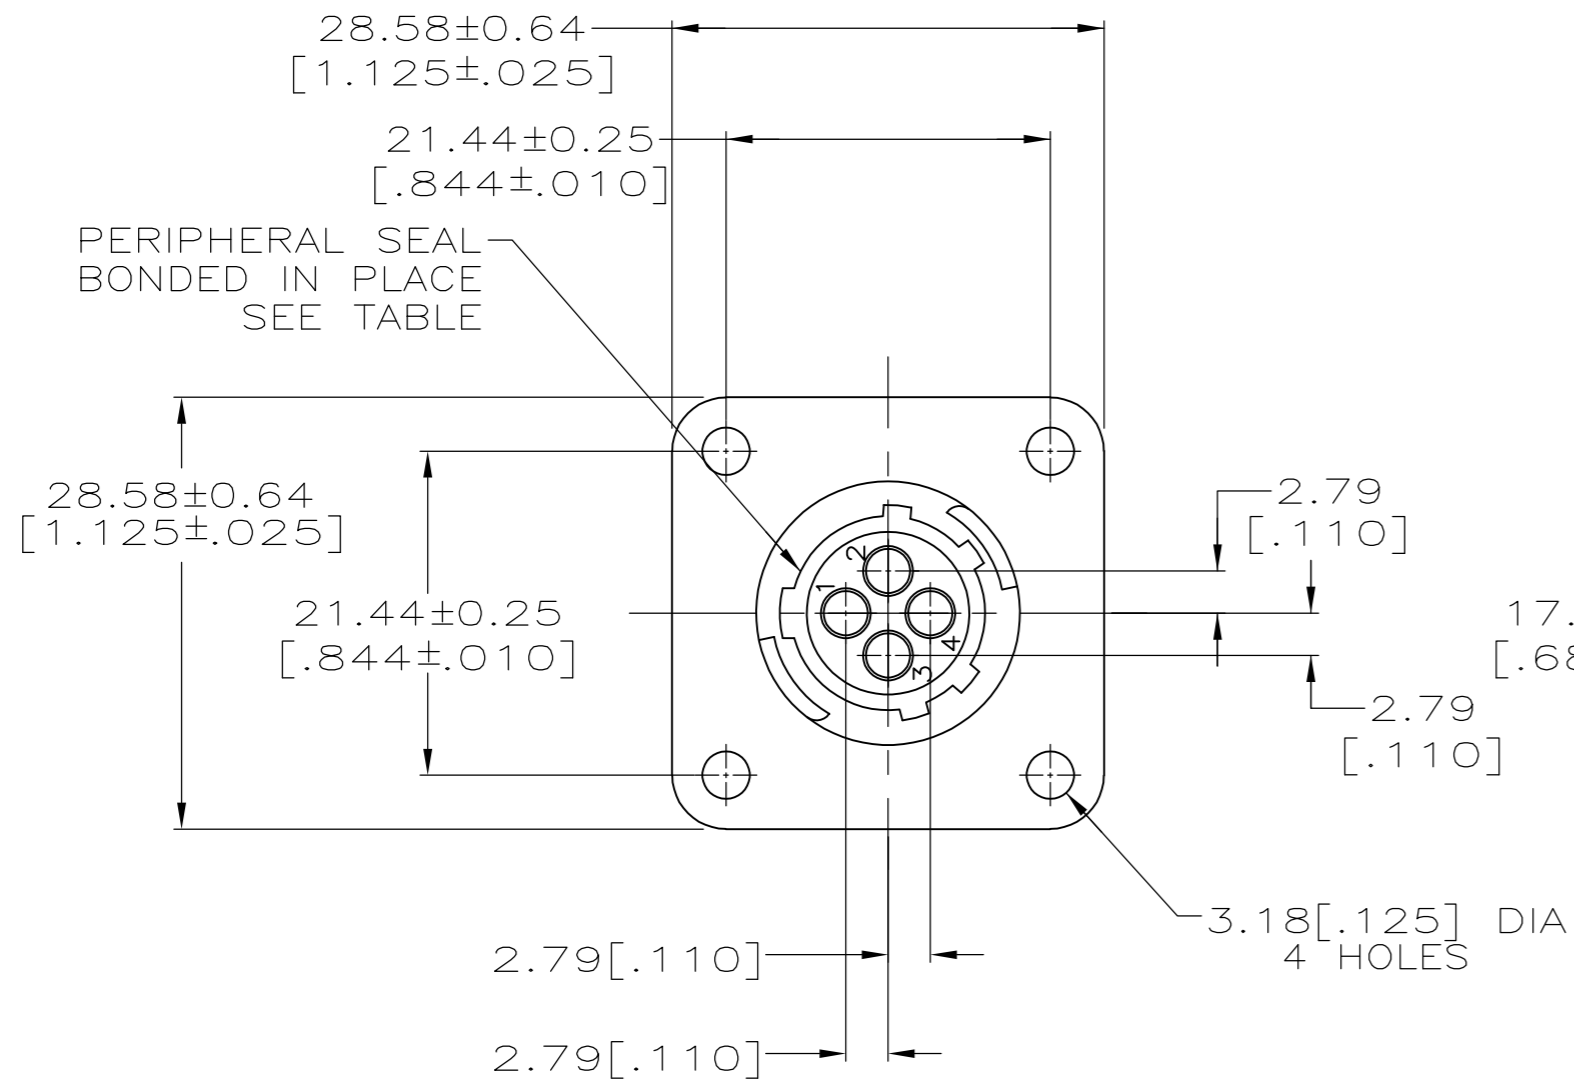

DETAIL A

DETAIL B

OBSOLETE	SMALL PACK	NO	A	206430-5
	STANDARD	YES	B	206430-4
	STANDARD	YES	A	206430-3
	STANDARD	NO	B	206430-2
	STANDARD	NO	A	206430-1
	PACKAGING	PERIPHERAL SEAL	SEE DETAIL	PART NO

- 1 CAVITY IDENTIFICATION ON FRONT AND REAR FACE.
- 2 WILL ACCEPT FOUR (4) MULTIMATE SOCKET CONTACTS.

THIS DRAWING IS A CONTROLLED DOCUMENT.

DWN	W.LENKER	09/09/92
CHK	R.STONE	08/11/93
APVD	A.FRANTUM	08/13/93

TE Connectivity

RECEPTACLE HOUSING, REVERSE
SEX, SHELL SIZE 11, CPC

SIZE	CAGE CODE	DRAWING NO	RESTRICTED TO
A2	00779	C=206430	-

CUSTOMER DRAWING SCALE 2:1 SHEET 1 of 1 REV K

X-ON Electronics

Largest Supplier of Electrical and Electronic Components

Click to view similar products for [Standard Circular Connector](#) category:

Click to view products by [TE Connectivity](#) manufacturer: