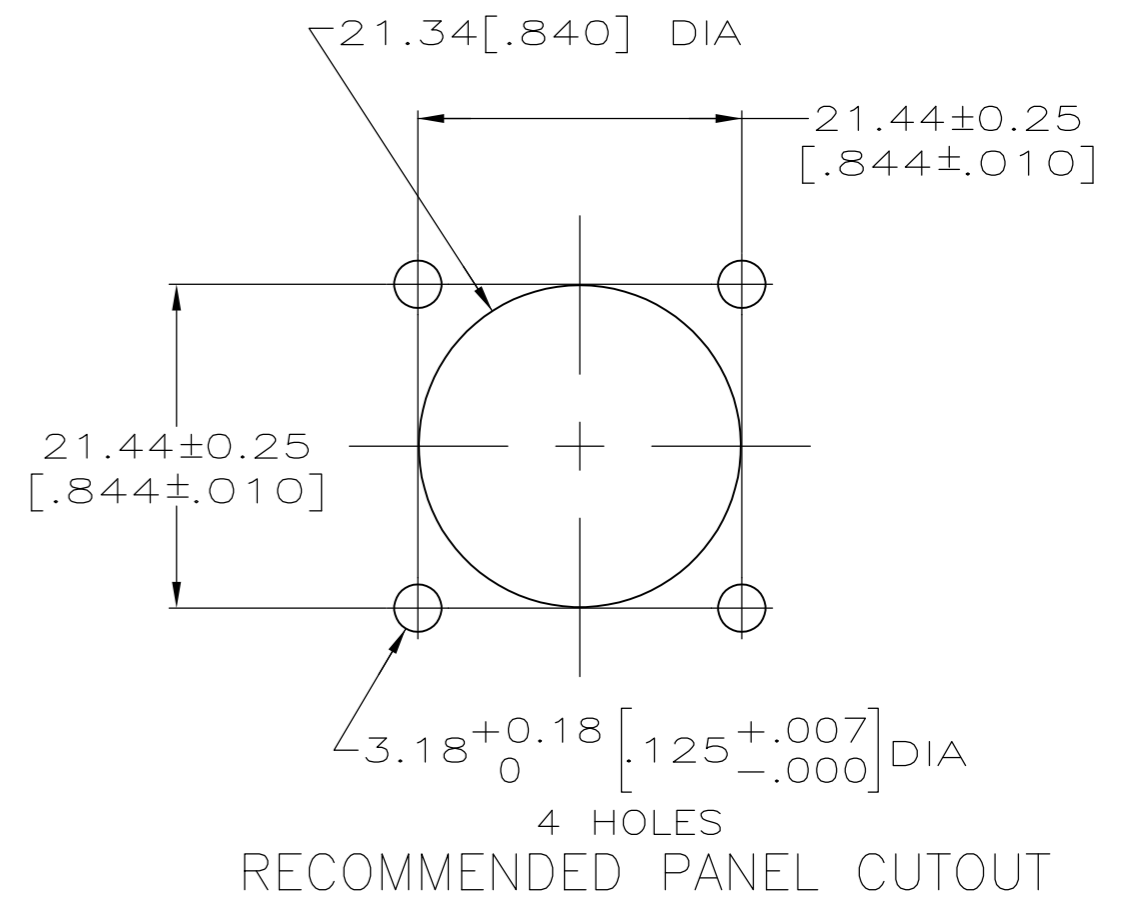

DETAIL A

DETAIL B

OBSOLETE	SMALL PACK	NO	A	206430-5
	STANDARD	YES	B	206430-4
	STANDARD	YES	A	206430-3
	STANDARD	NO	B	206430-2
	STANDARD	NO	A	206430-1
	PACKAGING	PERIPHERAL SEAL	SEE DETAIL	PART NO

- 1 CAVITY IDENTIFICATION ON FRONT AND REAR FACE.
- 2 WILL ACCEPT FOUR (4) MULTIMATE SOCKET CONTACTS.

THIS DRAWING IS A CONTROLLED DOCUMENT.

DWN	W.LENKER	09/09/92
CHK	R.STONE	08/11/93
APVD	A.FRANTUM	08/13/93

TE Connectivity

RECEPTACLE HOUSING, REVERSE
SEX, SHELL SIZE 11, CPC

SIZE	CAGE CODE	DRAWING NO	RESTRICTED TO
A2	00779	C=206430	-