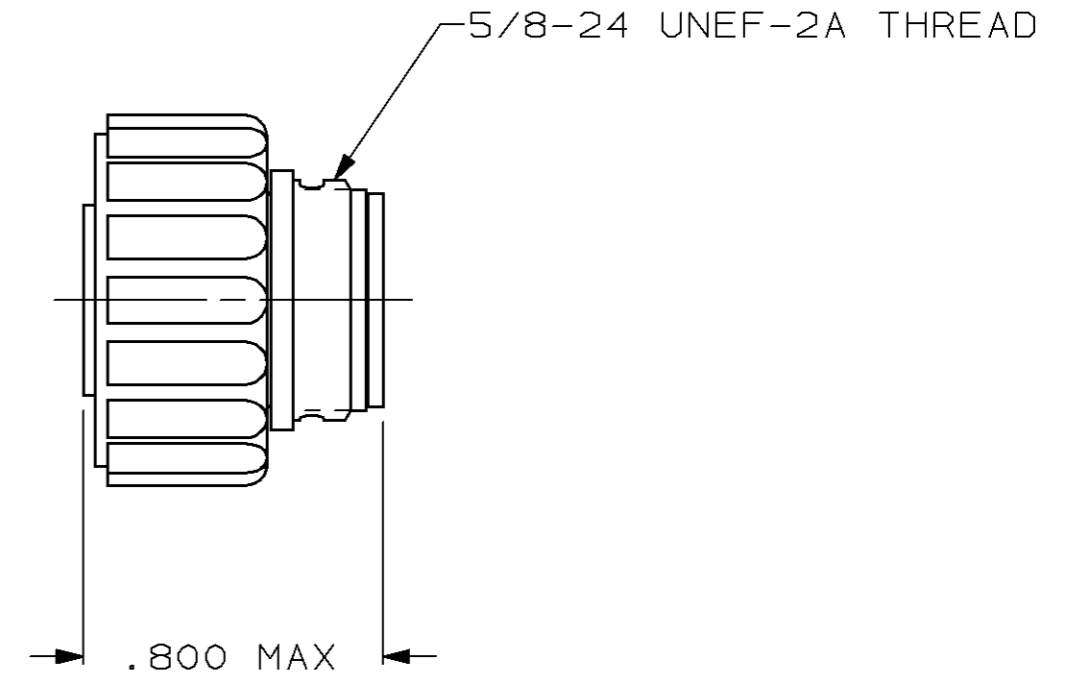

206460-1
PART NUMBER

- CONTACT CAVITIES IDENTIFIED BY CHARACTERS ON FRONT AND REAR FACES OF CONNECTOR.
- WILL ACCEPT (8) SIZE 20 SOCKET CONTACTS.

DO NOT SCALE PRINT, UNLESS SPECIFIED DIMENSIONS IN INCHES TOLERANCES ON: 2 PLC DEC ± - 3 PLC DEC ± .005 ANGLES ± -	DR 4/8/91 A.STAUB BG	AMP Incorporated Harrisburg, PA 17105-3608
	CHK 7-23-92 W.G.LENKER	
	APPD 7-23-92 K.BEAVER	
	APPD 7-23-92 C.ROHDE	
MATERIAL GLASS FILLED NYLON 6/6, BLACK	PRODUCT SPEC 108-10024	NAME PLUG ASSEMBLY, FEED THRU, SERIES 2, 11-8, CPC
FINISH -	APPLICATION SPEC -	SIZE B CAGE CODE 00779 DRAWING NO 206460
	WEIGHT -	SCALE 2:1 SHEET 1 OF 1