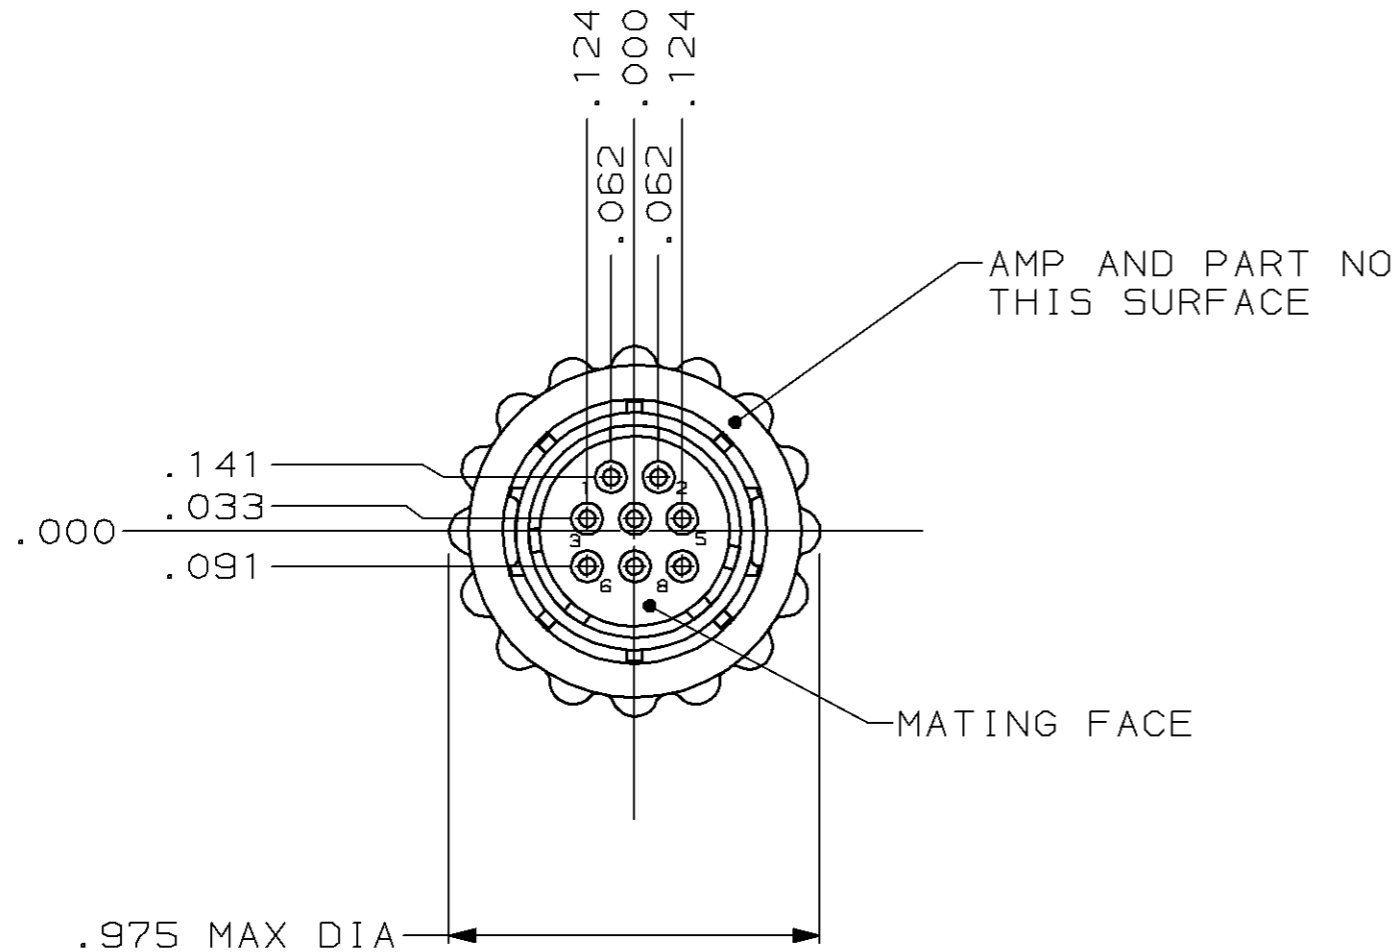

206460-1
PART NUMBER

- CONTACT CAVITIES IDENTIFIED BY CHARACTERS ON FRONT AND REAR FACES OF CONNECTOR.
- WILL ACCEPT (8) SIZE 20 SOCKET CONTACTS.

DO NOT SCALE PRINT, UNLESS SPECIFIED DIMENSIONS IN INCHES TOLERANCES ON: 2 PLC DEC ± - 3 PLC DEC ± .005 ANGLES ± -	DR 4/8/91 A.STAUB BG	AMP Incorporated Harrisburg, PA 17105-3608
	CHK 7-23-92 W.G.LENKER	
	APPD 7-23-92 K.BEAVER	
	APPD 7-23-92 C.ROHDE	
MATERIAL GLASS FILLED NYLON 6/6, BLACK	PRODUCT SPEC 108-10024	NAME PLUG ASSEMBLY, FEED THRU, SERIES 2, 11-8, CPC
FINISH -	APPLICATION SPEC -	SIZE B CAGE CODE 00779 DRAWING NO 206460
	WEIGHT -	SCALE 2:1 SHEET 1 OF 1