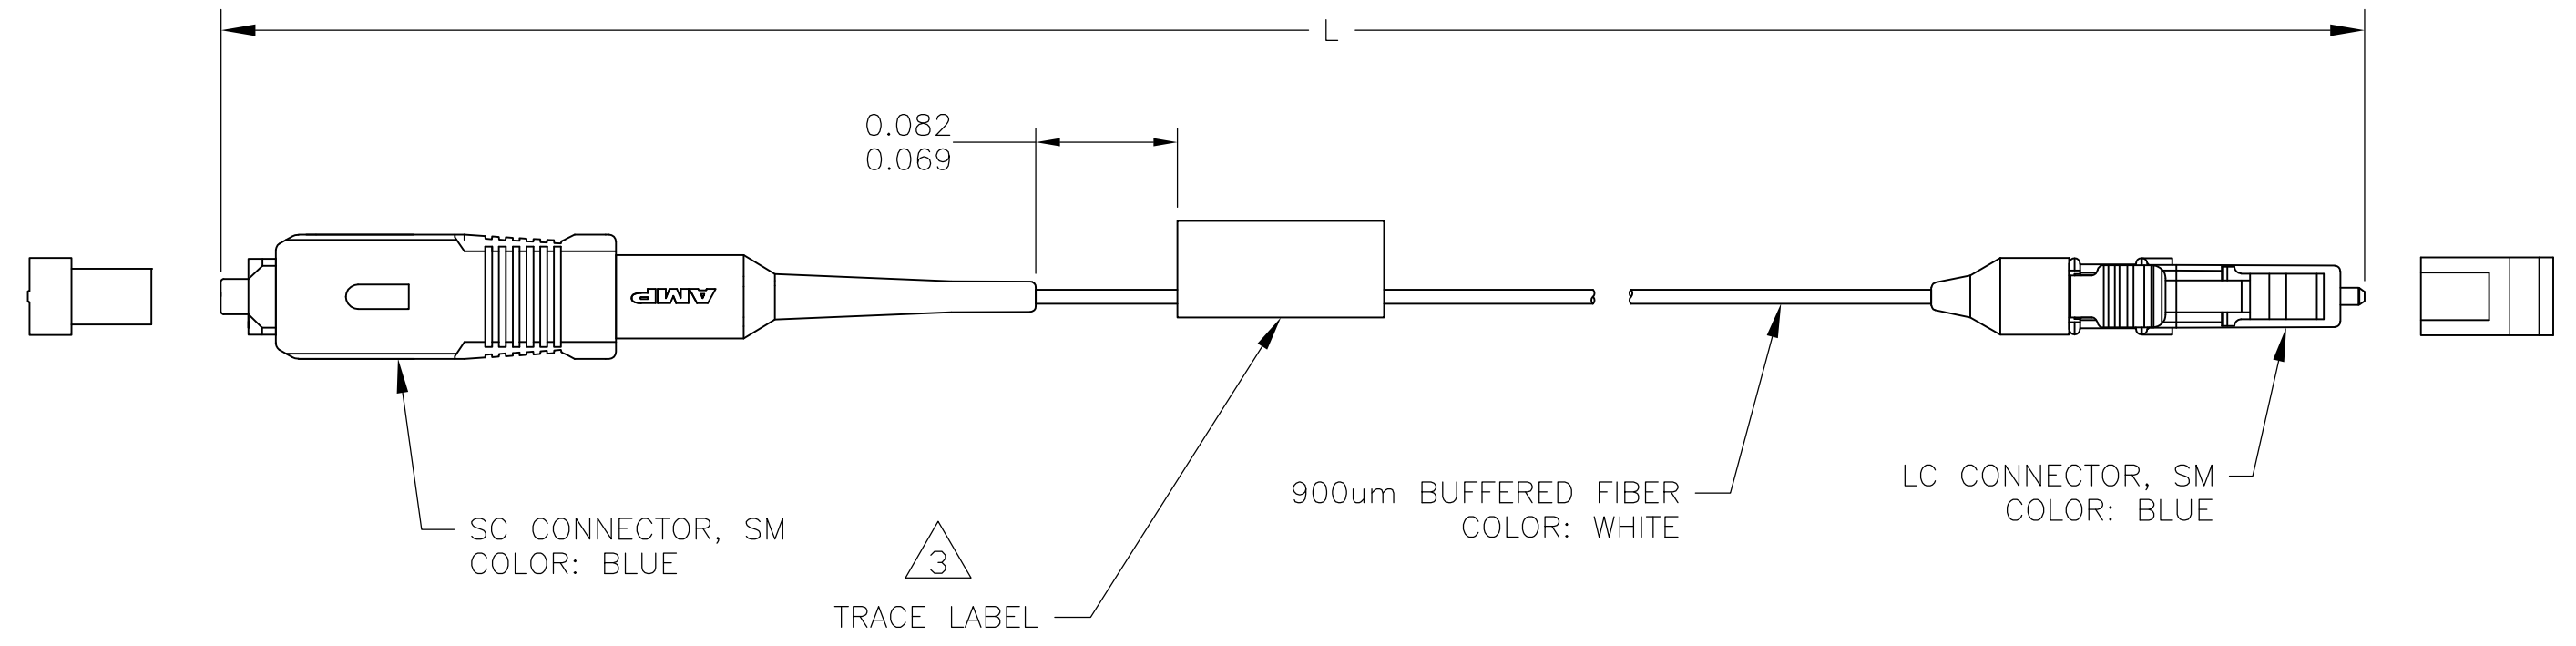

THIS DRAWING IS UNPUBLISHED. RELEASED FOR PUBLICATION  
 © COPYRIGHT - By - ALL RIGHTS RESERVED.

LOC	DIST	REVISIONS					
CE	-	P	LTR	DESCRIPTION	DATE	DWN	APVD
		B		ECR-14-011637	14AUG2014	HZ	RZ

- MAXIMUM INSERTION LOSS AT 1310nm:  
0.5 dB SC  
0.2 dB LC
- MINIMUM RETURN LOSS AT 1310nm: 55dB. RETURN LOSS NOT REQUIRED FOR ASSEMBLIES <= 3 METERS.
- PRODUCT AND PROCESSING MUST MEET REQUIREMENTS OF TEC-138-702

2	0.50	0.20	5.00±0.08 [196.8±3.0]	2064845-5
2	0.50	0.20	4.00±0.05 [157.5±3.0]	2064845-4
2	0.50	0.20	3.00±0.05 [118.1±2.0]	2064845-3
2	0.50	0.20	2.00±0.05 [78.7±2.0]	2064845-2
2	0.50	0.20	1.00±0.05 [39.4±2.0]	2064845-1
	MAX IL (dB) SC	MAX IL (dB) LC	L METERS [INCHES]	PART NUMBER

THIS DRAWING IS A CONTROLLED DOCUMENT.		DWN B.BRIGGS 07MAY2010	<b>STE</b> TE Connectivity	
DIMENSIONS: METERS [INCHES]		CHK J.DUNCAN 07MAY2010		
TOLERANCES UNLESS OTHERWISE SPECIFIED:		APVD J.DUNCAN 07MAY2010	NAME CABLE ASSY, FIBER OPTIC, 900um, SM. SC TO LC	
0 PLC ± - 1 PLC ± - 2 PLC ± - 3 PLC ± - 4 PLC ± - ANGLES ± -		PRODUCT SPEC -	APPLICATION SPEC -	
MATERIAL -		FINISH -	WEIGHT -	RESTRICTED TO -
		SIZE A3		CAGE CODE 00779
		DRAWING NO C-2064845		SCALE NTS
		CUSTOMER DRAWING		SHEET 1 OF 1
				REV B