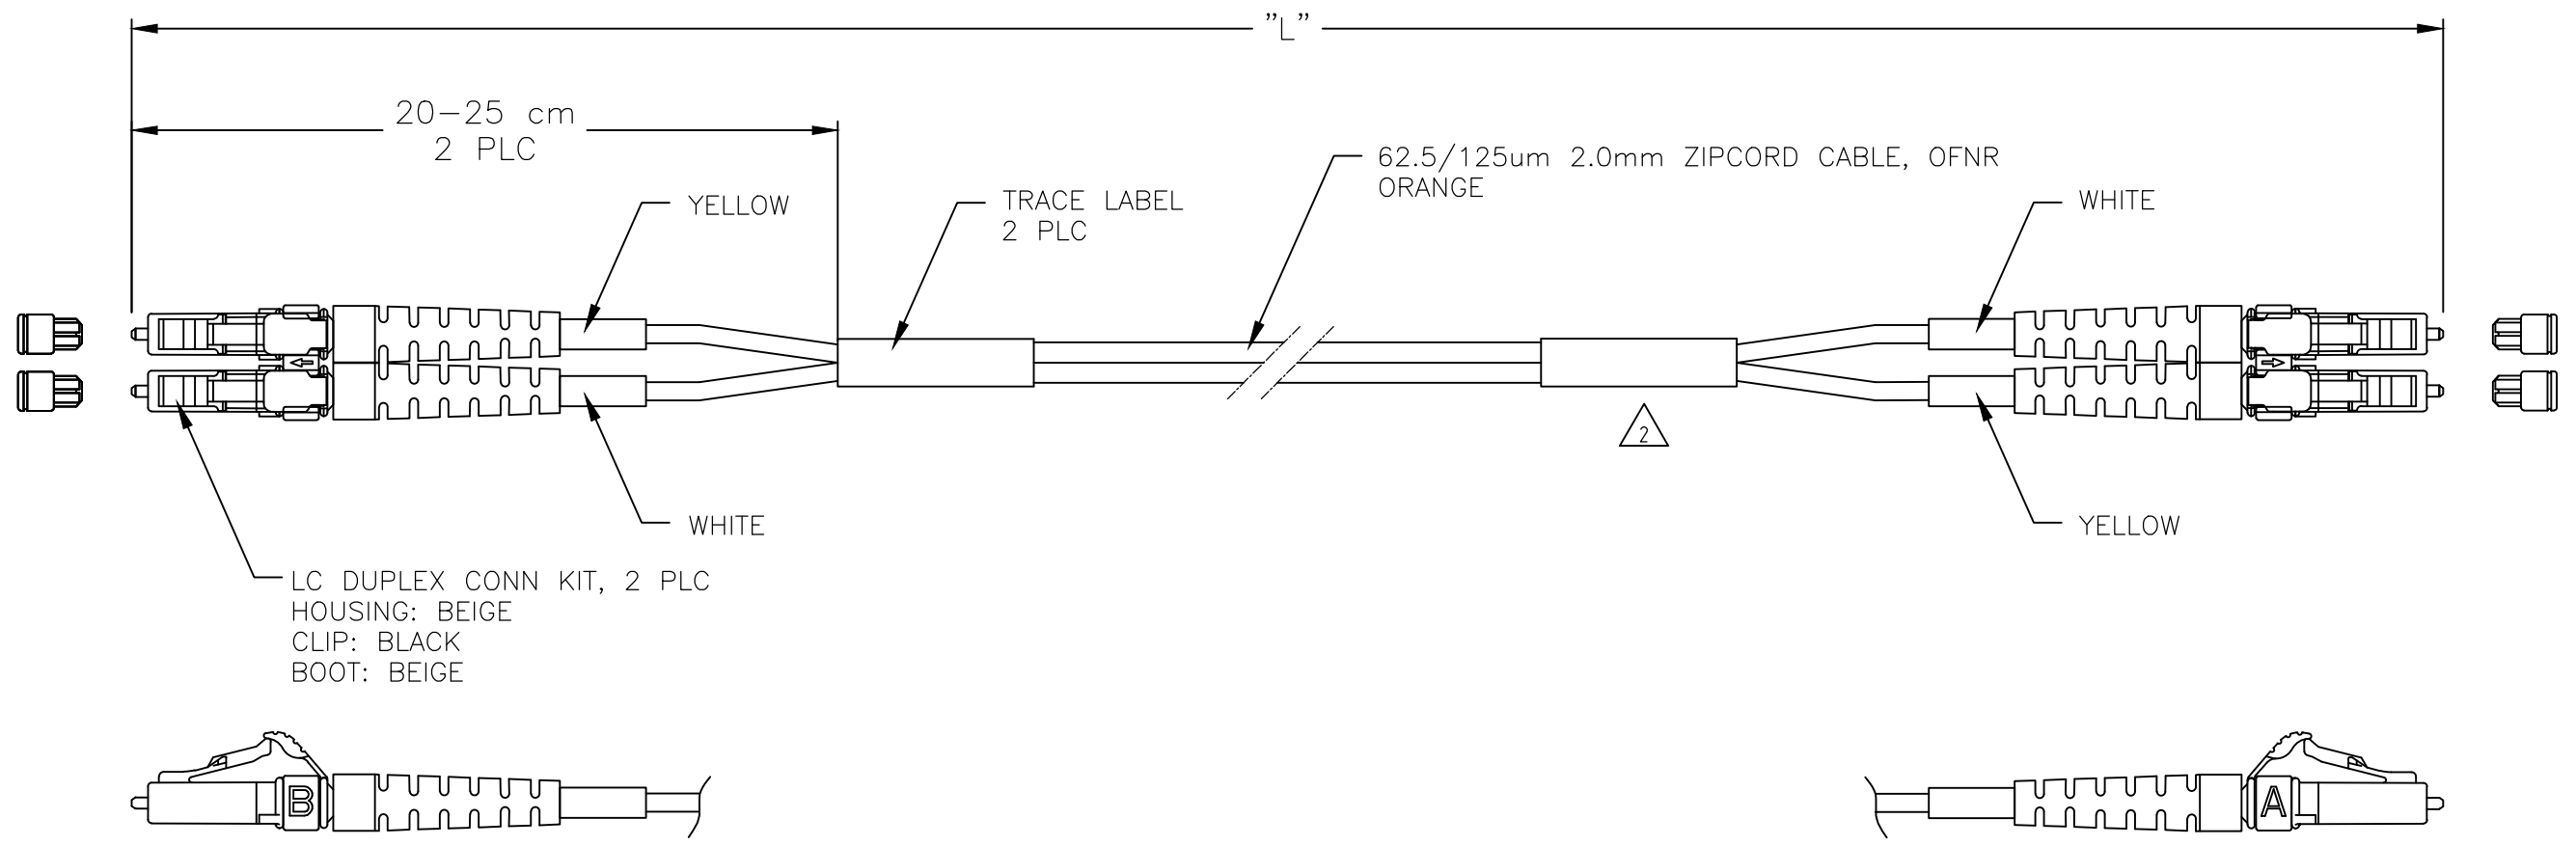

4

3

2

1

THIS DRAWING IS UNPUBLISHED. RELEASED FOR PUBLICATION  
 © COPYRIGHT - By - ALL RIGHTS RESERVED.

LOC	DIST	REVISIONS					
HG	-	P	LTR	DESCRIPTION	DATE	DWN	APVD
		A		ECR-15-018476	23DEC15	SW	RZ

NOTES:

- 1 INSERTION LOSS ≤ 0.3 dB, MEASURED AT 1300 nm
- △ 2 SECOND TRACE LABEL WILL NOT BE PRESENT ON ANY CABLE ASSEMBLY THAT IS LESS THAN 1 METER IN LENGTH.

PART NUMBER	"L" (METER)	* THE TOLERANCES OF STANDARD LENGTH REFER TO CUSTOMER DRAWING 1206850
X-2064865-Y	XY,0	
2064865-3	3.0	

THIS DRAWING IS A CONTROLLED DOCUMENT.		DWN SIMON WU 11APR12	TE Connectivity					
DIMENSIONS: METERS		CHK PHILIP LIU 11APR12				NAME RICHARD ZHAO 11APR12		
TOLERANCES UNLESS OTHERWISE SPECIFIED:		APVD RICHARD ZHAO 11APR12	PRODUCT SPEC FOMM62.5 LEAD 2.0TZ LC/DPX - LC/DPX, OFNR					
0 PLC ± - 1 PLC ± - 2 PLC ± - 3 PLC ± - 4 PLC ± - ANGLES ± -		APPLICATION SPEC -	SIZE A3	CAGE CODE 00779	DRAWING NO C-2064865	RESTRICTED TO -		
MATERIAL -		FINISH -	WEIGHT -	CUSTOMER DRAWING		SCALE NTS	SHEET 1 OF 1	REV A