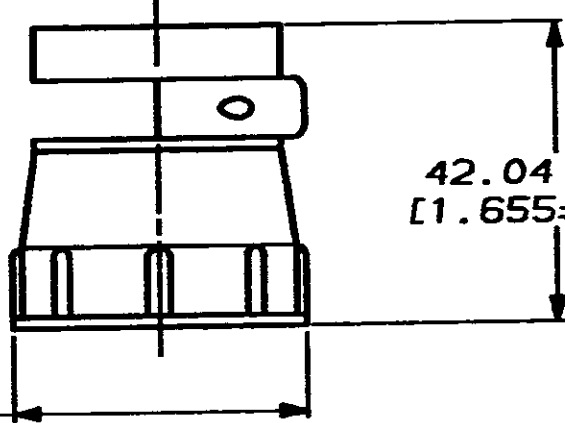

40.64 ± 0.64 DIA  
[1.600 ± .025]

42.04 ± 0.76  
[1.655 ± .030]

206510-1  
PART NO

DO NOT SCALE PRINT.  
UNLESS SPECIFIED  
DIMENSIONS IN mm (IND)  
TOLERANCES ON:  
2 PLC DEC ± -  
3 PLC DEC ± -  
ANGLES ± -

NAME  
CABLE CLAMP BODY,  
LARGE, SHELL SIZE 23, CPC

SIZE	CASE CODE	DRAWING NO
A	00779	206510
SCALE	1:1	SHEET 1 of 1