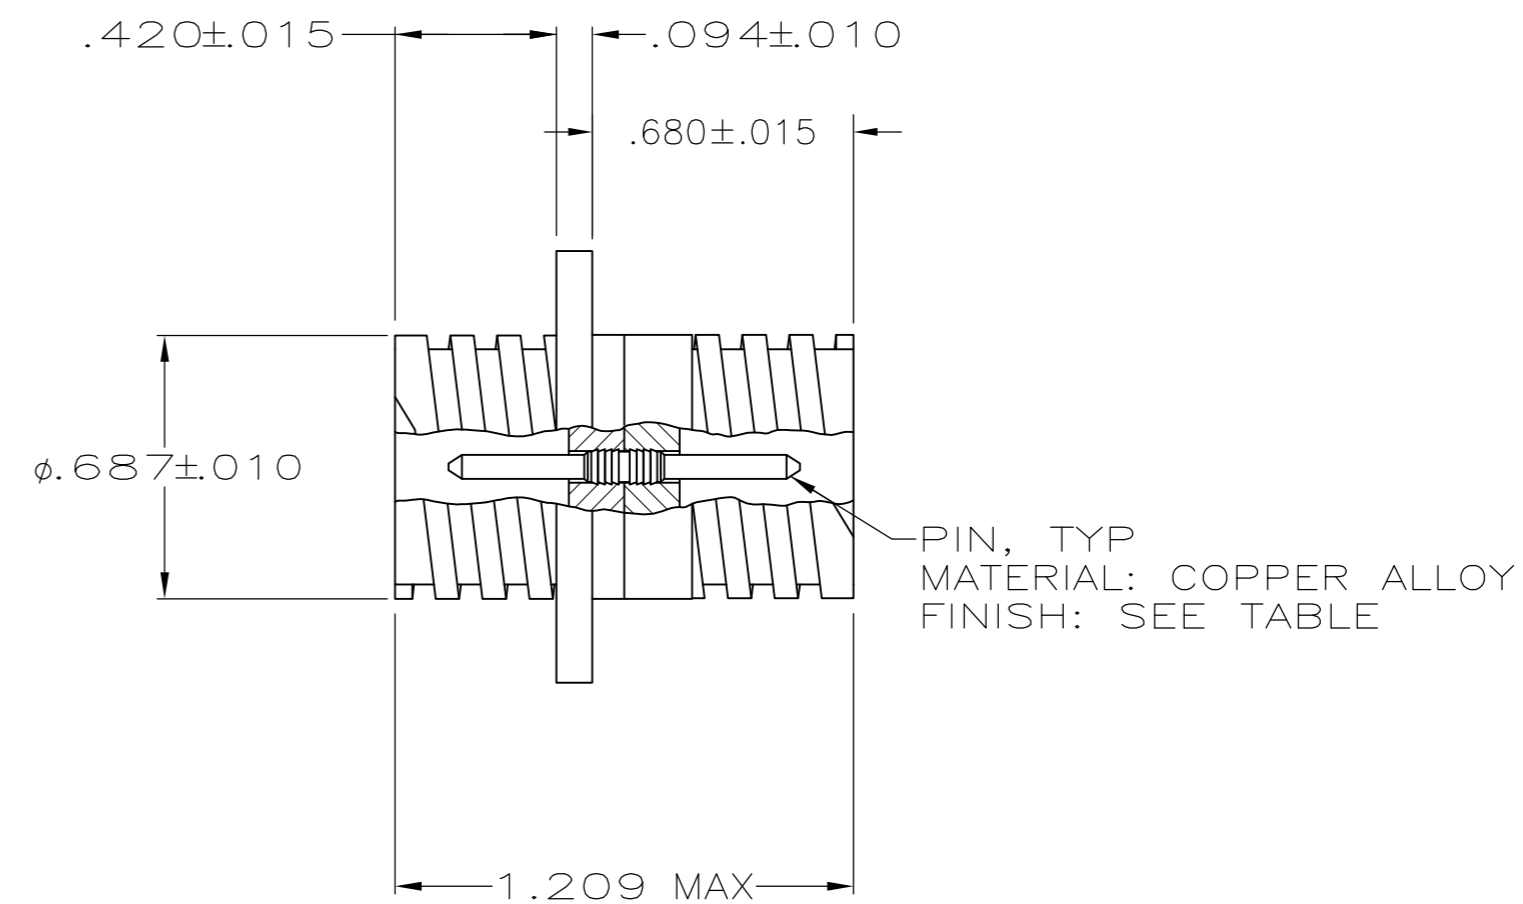

- 1 GOLD PER MIL-G-45204 OVER NICKEL PER QQ-N-290.
- 2 TIN PER MIL-T-10727.
- 3 ACCOMODATES 4 SIZE 16 PIN CONTACTS, PERMANENTLY INSTALLED.

YES(2)	1	206518-5
NO	1	206518-2
OBSOLETE NO	2	206518-1
PERIPHERAL SEAL	CONTACT FINISH	PART NUMBER

THIS DRAWING IS A CONTROLLED DOCUMENT.

DWN	J GALLUCCI BG	5-22-91
CHK	W.G.LENKER	4-13-92
APVD	-	-
PRODUCT SPEC	108-10024	
APPLICATION SPEC	-	
WEIGHT	-	
CUSTOMER DRAWING	SCALE 2:1	SHEET 1 of 1

MATERIAL: RCPT: THERMOPLASTIC COLOR: BLACK
 FINISH: SEE TABLE

TE Connectivity
 RECEPTACLE ASSEMBLY, FEED THRU, SERIES 1, 11-4, CPC

SIZE: A2 CAGE CODE: 00779 C=206518
 RESTRICTED TO: -

X-ON Electronics

Largest Supplier of Electrical and Electronic Components

Click to view similar products for [Standard Circular Connector](#) category: