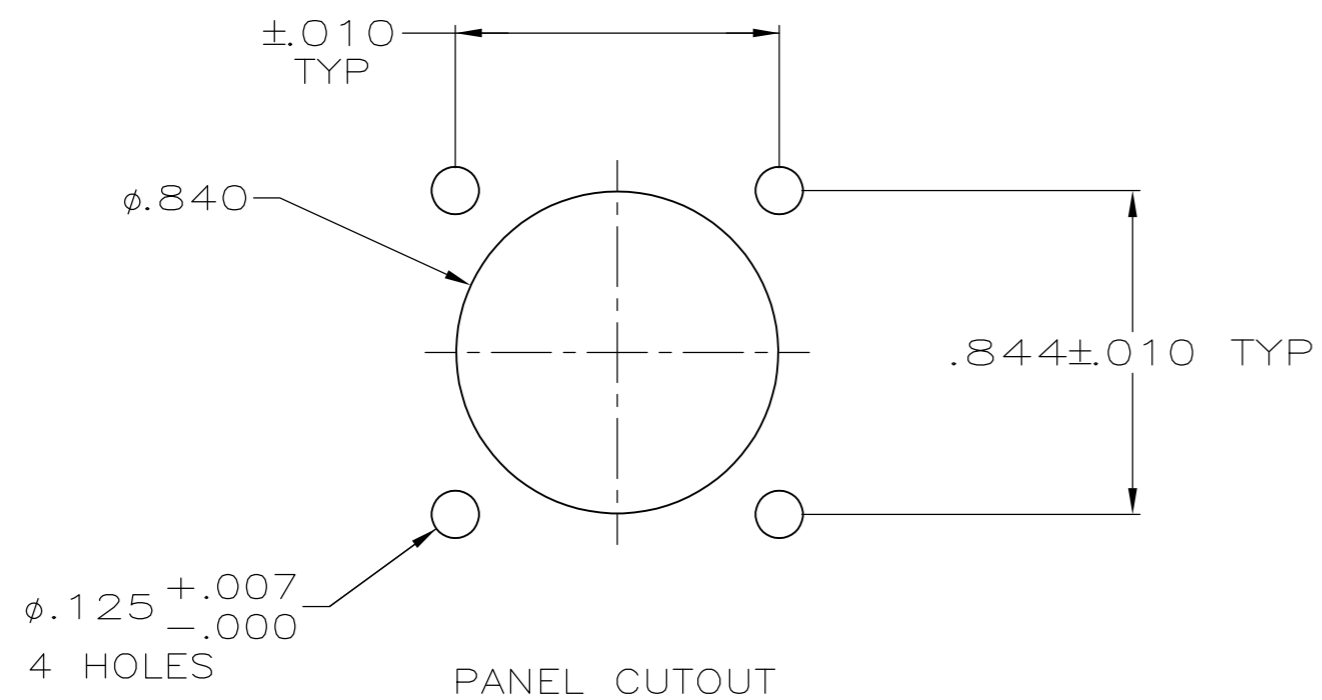

- 1 GOLD PER MIL-G-45204 OVER NICKEL PER QQ-N-290.
- 2 TIN PER MIL-T-10727.
- 3 ACCOMODATES 4 SIZE 16 PIN CONTACTS, PERMANENTLY INSTALLED.

YES(2)	1	206518-5
NO	1	206518-2
OBSOLETE NO	2	206518-1
PERIPHERAL SEAL	CONTACT FINISH	PART NUMBER

THIS DRAWING IS A CONTROLLED DOCUMENT.

DWN	J GALLUCCI BG	5-22-91
CHK	W.G.LENKER	4-13-92
APVD	-	-
PRODUCT SPEC	108-10024	
APPLICATION SPEC	-	
WEIGHT	-	
CUSTOMER DRAWING	SCALE 2:1	SHEET 1 of 1

MATERIAL: RCPT: THERMOPLASTIC COLOR: BLACK
 FINISH: SEE TABLE

TE Connectivity
 RECEPTACLE ASSEMBLY, FEED THRU, SERIES 1, 11-4, CPC

SIZE: A2 CAGE CODE: 00779 C=206518
 RESTRICTED TO: -

X-ON Electronics

Largest Supplier of Electrical and Electronic Components

Click to view similar products for [Standard Circular Connector](#) category: