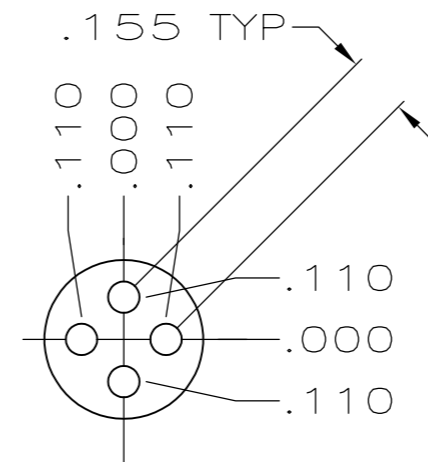

- 1 GOLD PER MIL-G-45204 OVER NICKEL PER QQ-N-290.
- 2 TIN PER MIL-T-10727.
- 3 ACCOMODATES 4 SIZE 16 PIN CONTACTS, PERMANENTLY INSTALLED.

YES(2)	1	206518-5
NO	1	206518-2
OBSOLETE NO	2	206518-1
PERIPHERAL SEAL	CONTACT FINISH	PART NUMBER

THIS DRAWING IS A CONTROLLED DOCUMENT.

DWN	J GALLUCCI BG	5-22-91
CHK	W.G.LENKER	4-13-92
APVD	-	-
PRODUCT SPEC	108-10024	
APPLICATION SPEC	-	
WEIGHT	-	
CUSTOMER DRAWING	SCALE 2:1	SHEET 1 of 1

MATERIAL: RCPT: THERMOPLASTIC COLOR: BLACK
 FINISH: SEE TABLE

TE Connectivity
 RECEPTACLE ASSEMBLY, FEED THRU, SERIES 1, 11-4, CPC

SIZE: A2 CAGE CODE: 00779 C=206518
 RESTRICTED TO: -

X-ON Electronics

Largest Supplier of Electrical and Electronic Components

Click to view similar products for [Standard Circular Connector](#) category: