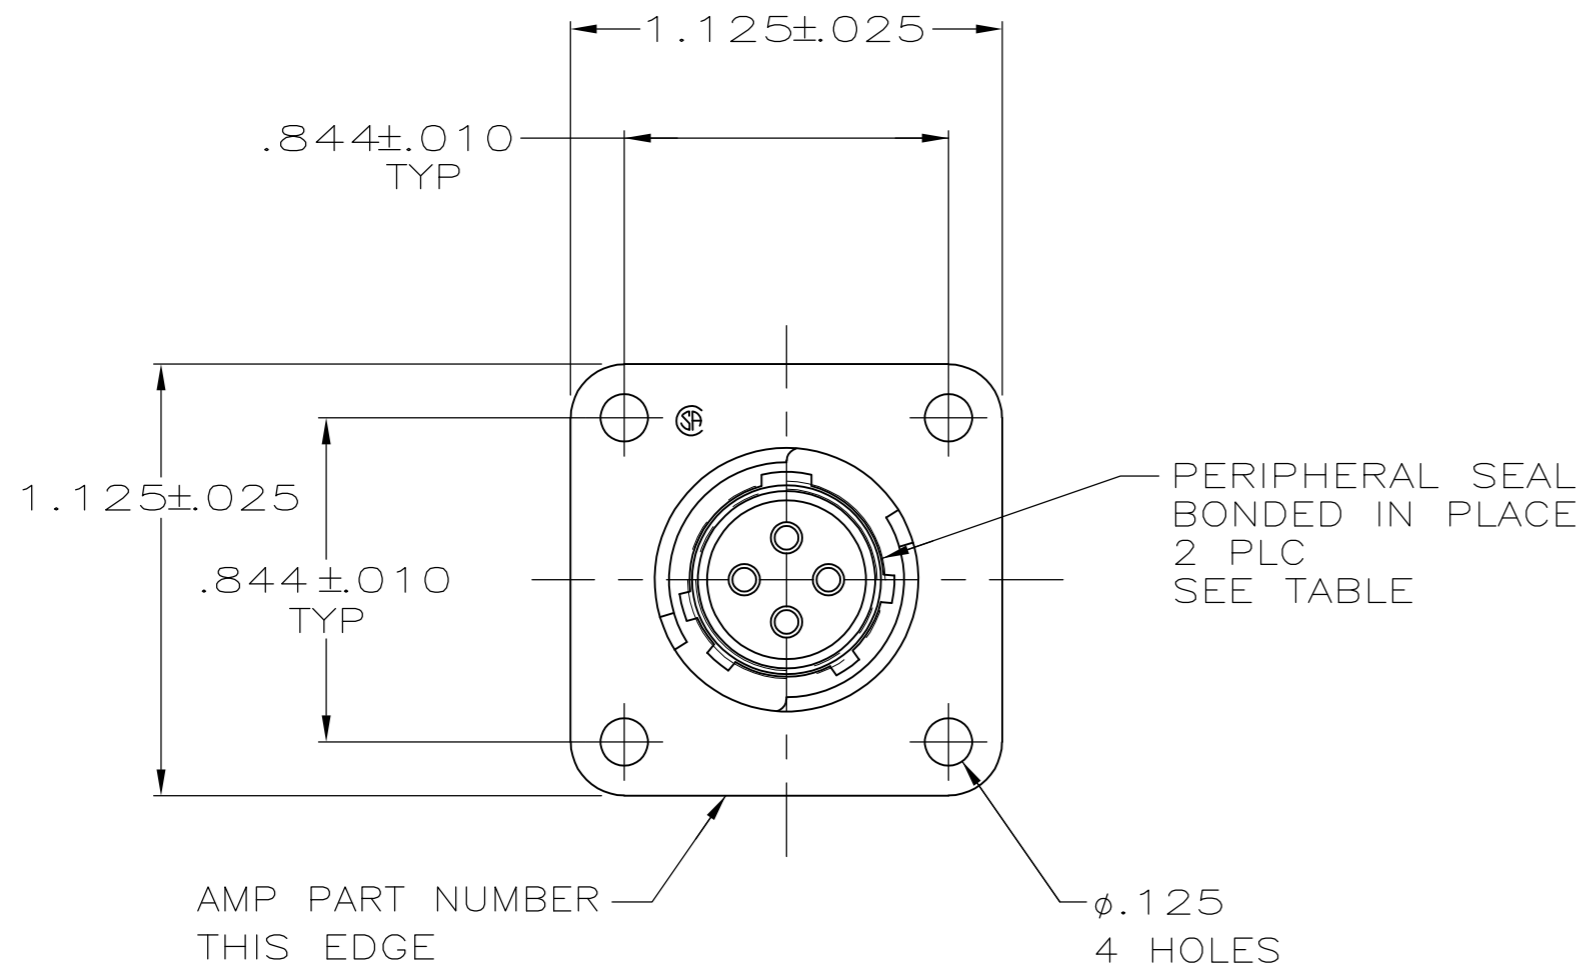

- 1 GOLD PER MIL-G-45204 OVER NICKEL PER QQ-N-290.
- 2 TIN PER MIL-T-10727.
- 3 ACCOMODATES 4 SIZE 16 PIN CONTACTS, PERMANENTLY INSTALLED.

YES(2)	1	206518-5
NO	1	206518-2
OBSOLETE NO	2	206518-1
PERIPHERAL SEAL	CONTACT FINISH	PART NUMBER

THIS DRAWING IS A CONTROLLED DOCUMENT.

DWN	J GALLUCCI BG	5-22-91
CHK	W.G.LENKER	4-13-92
APVD	-	-
PRODUCT SPEC	108-10024	
APPLICATION SPEC	-	
WEIGHT	-	
CUSTOMER DRAWING	SCALE 2:1	SHEET 1 of 1

MATERIAL: RCPT: THERMOPLASTIC COLOR: BLACK
 FINISH: SEE TABLE

TE Connectivity
 RECEPTACLE ASSEMBLY, FEED THRU, SERIES 1, 11-4, CPC

SIZE: A2 CAGE CODE: 00779 C=206518
 RESTRICTED TO: -

X-ON Electronics

Largest Supplier of Electrical and Electronic Components

Click to view similar products for [Standard Circular Connector](#) category: