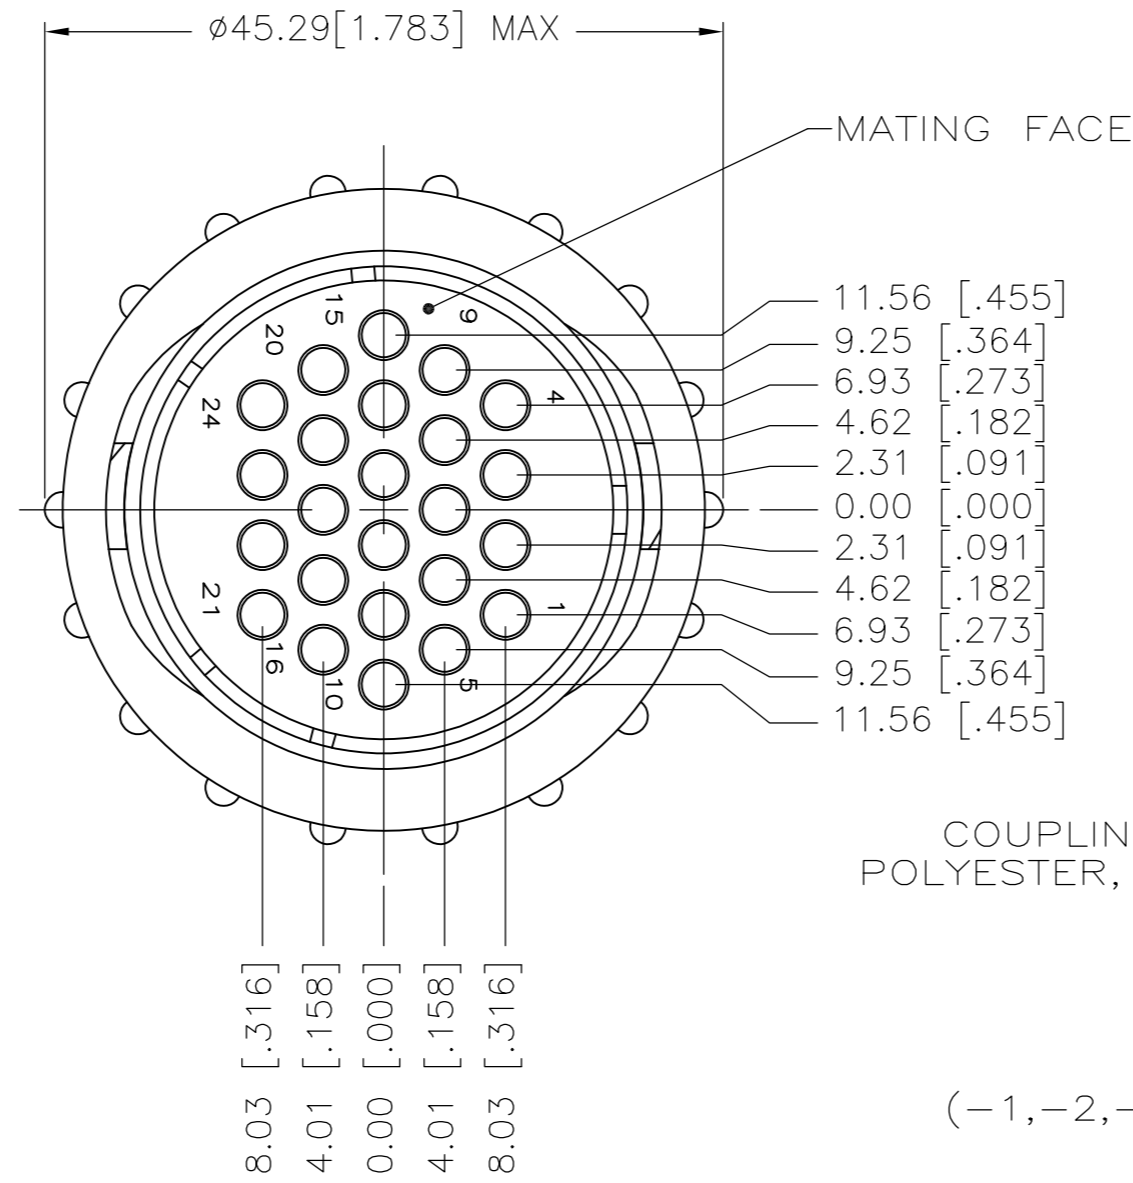

(-1, -2, -4 & -5 ONLY)

COUPLING RING POLYPHENYLENE, BLACK

(-3 ONLY)

4	OBsolete	STANDARD	-206837-5
	OBsolete	STANDARD	-206837-4
		STANDARD	206837-3
		SMALL PACK	206837-2
		STANDARD	206837-1
	PACKAGING	PART NUMBER	

- 1 CONNECTOR WILL ACCEPT (24) MULTIMATE SOCKET CONTACTS.
- 2 MAXIMUM INSULATION NOT TO EXCEED .150 DIA.
- 3 CONTACT CAVITIES IDENTIFIED BY CHARACTERS ON FRONT AND REAR FACE OF CONNECTOR.
- 4 WHITE DOT NEAR POSITION 1 ON WIRE ENTRY FACE.

THIS DRAWING IS A CONTROLLED DOCUMENT.		DWN S. RIDGLEY BG 31 JUL 90		
DIMENSIONS: mm [INCHES]		CHK R. STONE 26 APR 91		
TOLERANCES UNLESS OTHERWISE SPECIFIED:		APVD K. BEAVER 03 APR 91	NAME	
0 PLC ± -		PRODUCT SPEC	108-10024	
1 PLC ± -		APPLICATION SPEC	-	
2 PLC ± -		WEIGHT	-	
3 PLC ± -		SCALE	2:1	
4 PLC ± -		SHEET	1 OF 1	
ANGLES ± -		FINISH	-	
MATERIAL SEE CALLOUT		CUSTOMER DRAWING	RESTRICTED TO	
		SIZE A2	CAGE CODE 00779	DRAWING NO C=206837
		SCALE 2:1	SHEET 1 OF 1	REV H