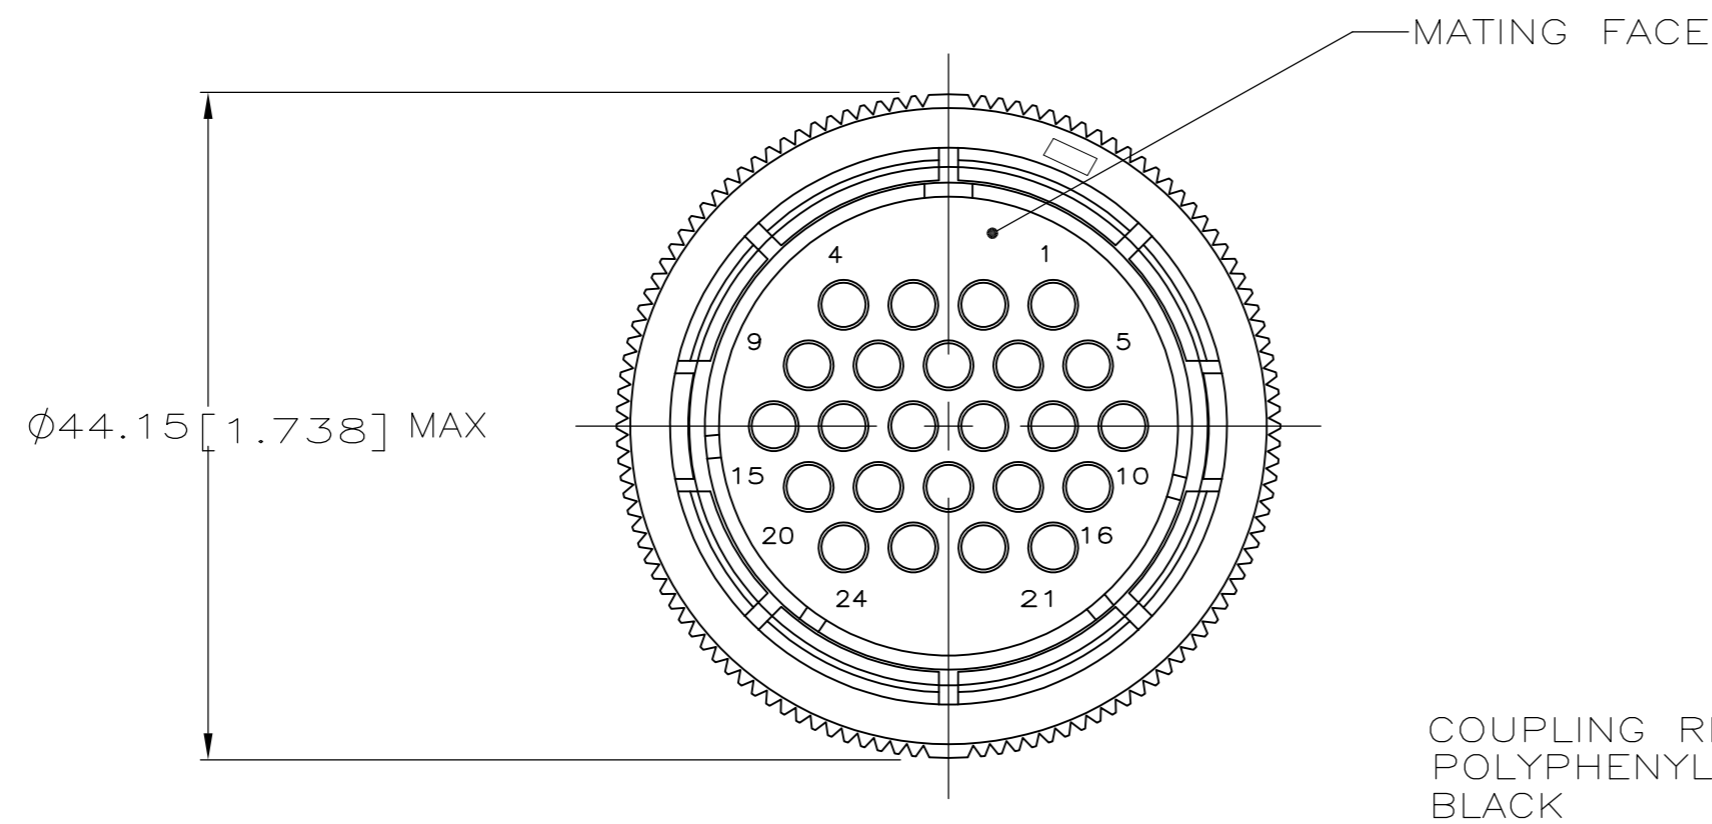

(-1, -2, -4 & -5 ONLY)

COUPLING RING POLYPHENYLENE, BLACK

(-3 ONLY)

4	OBsolete	STANDARD	-206837-5
	OBsolete	STANDARD	-206837-4
		STANDARD	206837-3
		SMALL PACK	206837-2
		STANDARD	206837-1
	PACKAGING	PART NUMBER	

- 1 CONNECTOR WILL ACCEPT (24) MULTIMATE SOCKET CONTACTS.
- 2 MAXIMUM INSULATION NOT TO EXCEED .150 DIA.
- 3 CONTACT CAVITIES IDENTIFIED BY CHARACTERS ON FRONT AND REAR FACE OF CONNECTOR.
- 4 WHITE DOT NEAR POSITION 1 ON WIRE ENTRY FACE.

THIS DRAWING IS A CONTROLLED DOCUMENT.		DWN S. RIDGLEY BG 31 JUL 90		
DIMENSIONS: mm [INCHES]		CHK R. STONE 26 APR 91		
TOLERANCES UNLESS OTHERWISE SPECIFIED:		APVD K. BEAVER 03 APR 91	NAME	
0 PLC ± -		PRODUCT SPEC	108-10024	
1 PLC ± -		APPLICATION SPEC	-	
2 PLC ± -		WEIGHT	-	
3 PLC ± -		SCALE	2:1	
4 PLC ± -		SHEET	1 OF 1	
ANGLES ± -		FINISH	-	
MATERIAL SEE CALLOUT		CUSTOMER DRAWING	RESTRICTED TO	
		SIZE A2	CAGE CODE 00779	DRAWING NO C=206837
		SCALE 2:1	SHEET 1 OF 1	REV H