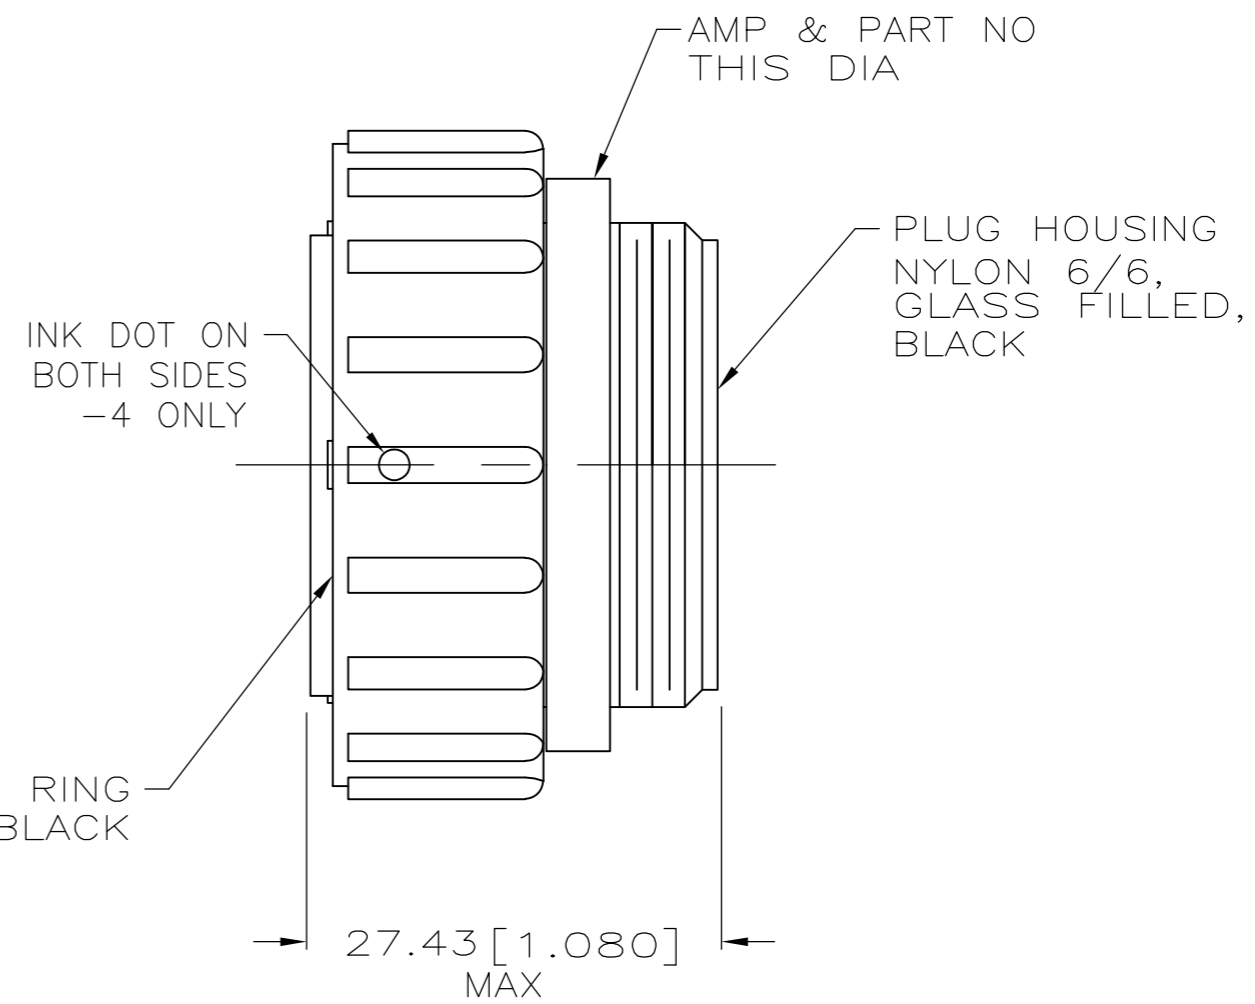

(-1, -2, -4 & -5 ONLY)

COUPLING RING POLYPHENYLENE, BLACK

(-3 ONLY)

4	OBsolete	STANDARD	-206837-5
	OBsolete	STANDARD	-206837-4
		STANDARD	206837-3
		SMALL PACK	206837-2
		STANDARD	206837-1
	PACKAGING	PART NUMBER	

- 1 CONNECTOR WILL ACCEPT (24) MULTIMATE SOCKET CONTACTS.
- 2 MAXIMUM INSULATION NOT TO EXCEED .150 DIA.
- 3 CONTACT CAVITIES IDENTIFIED BY CHARACTERS ON FRONT AND REAR FACE OF CONNECTOR.
- 4 WHITE DOT NEAR POSITION 1 ON WIRE ENTRY FACE.

THIS DRAWING IS A CONTROLLED DOCUMENT.		DWN S. RIDGLEY BG 31 JUL 90		
DIMENSIONS: mm [INCHES]		CHK R. STONE 26 APR 91		
TOLERANCES UNLESS OTHERWISE SPECIFIED:		APVD K. BEAVER 03 APR 91	NAME	
0 PLC ± -		PRODUCT SPEC	108-10024	
1 PLC ± -		APPLICATION SPEC	-	
2 PLC ± -		WEIGHT	-	
3 PLC ± -		SCALE	2:1	
4 PLC ± -		SHEET	1 OF 1	
ANGLES ± -		FINISH	-	
MATERIAL SEE CALLOUT		CUSTOMER DRAWING	RESTRICTED TO	
		SIZE A2	CAGE CODE 00779	DRAWING NO C=206837
		SCALE 2:1	SHEET 1 OF 1	REV H