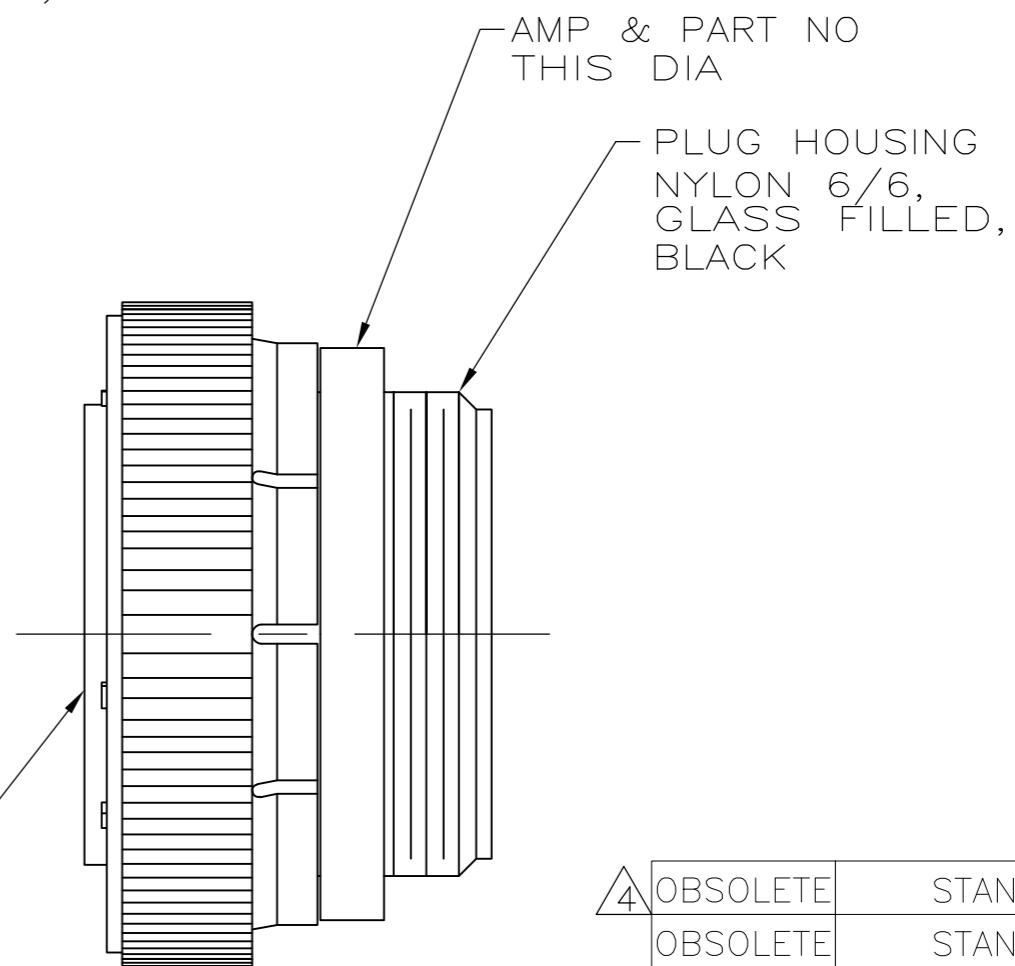

(-1, -2, -4 & -5 ONLY)

COUPLING RING POLYPHENYLENE, BLACK

(-3 ONLY)

4	OBsolete	STANDARD	-206837-5
	OBsolete	STANDARD	-206837-4
		STANDARD	206837-3
		SMALL PACK	206837-2
		STANDARD	206837-1
	PACKAGING	PART NUMBER	