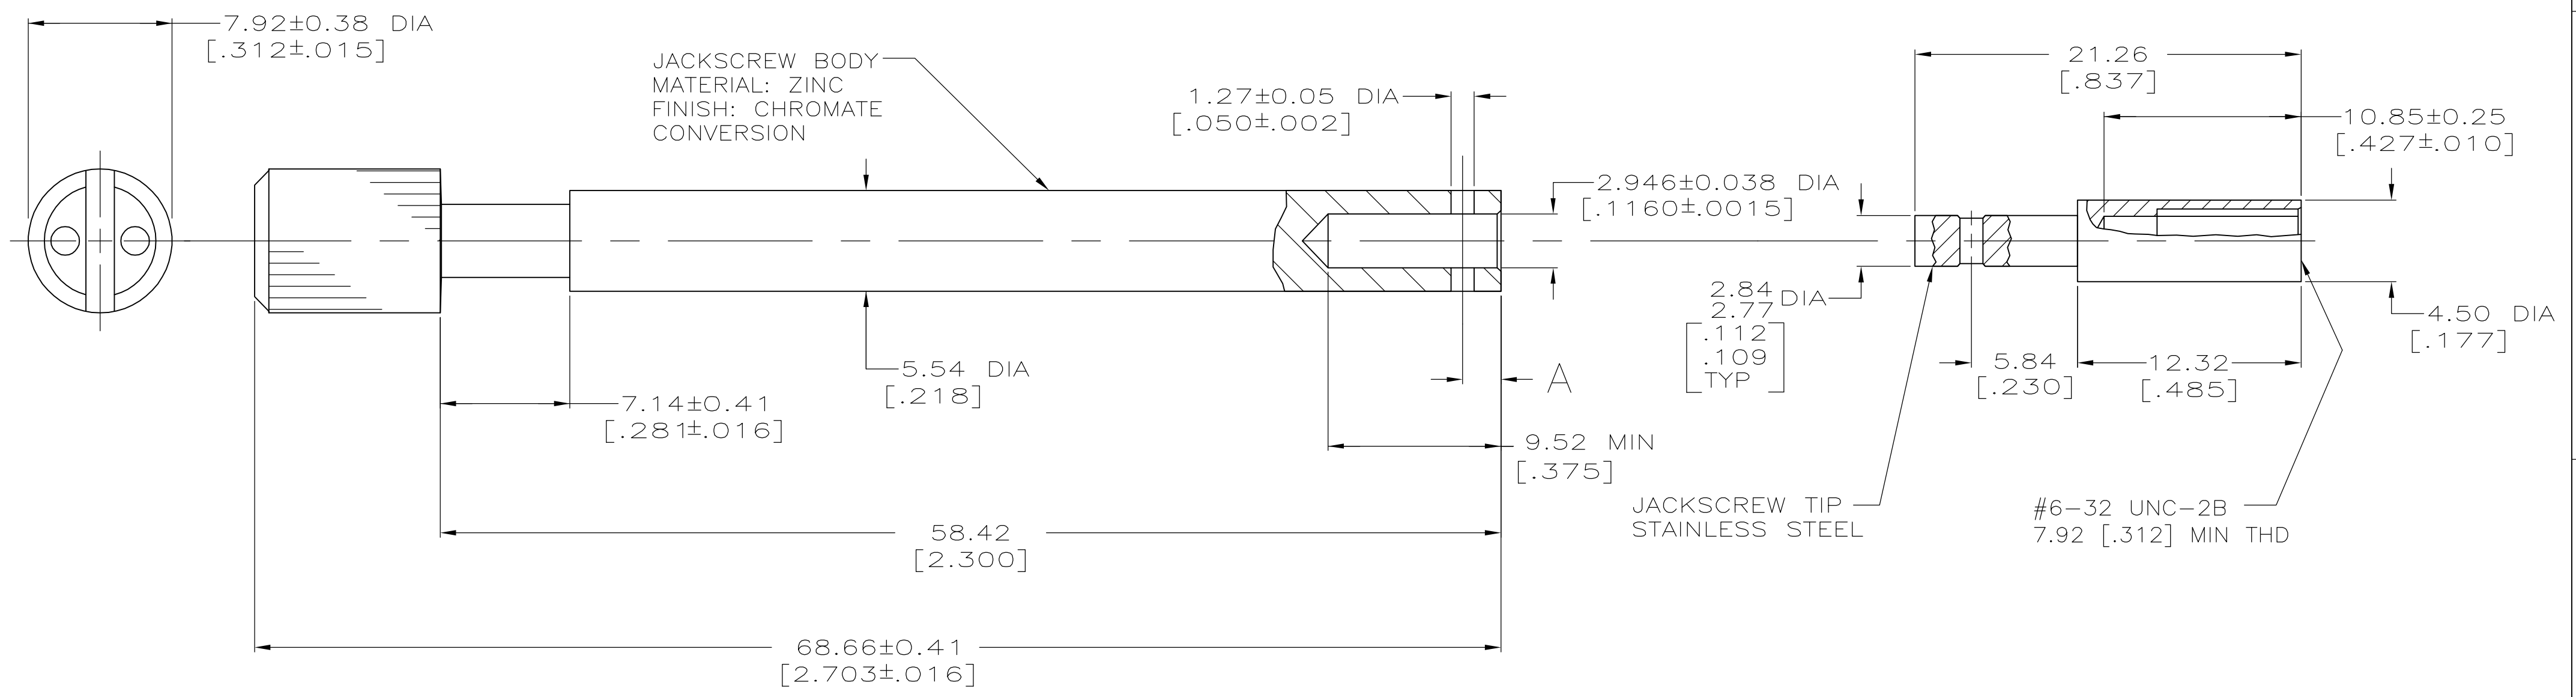

ASSEMBLED VIEW

- ⚠ CHROMATE CONVERSION WITH HEXAVALENT CHROMATE.
- ⚠ CHROMATE CONVERSION WITHOUT HEXAVALENT CHROMATE.

OBSOLETE	⚠	3.38 [.113]	207235-5
	⚠	2.11 [.083]	207235-3
	⚠	3.38 [.113]	207235-1
NOTE	A	PART NUMBER	

THIS DRAWING IS A CONTROLLED DOCUMENT.		DWN	B.CARBO	14 MAR 96	 Tyco Electronics Corporation Harrisburg, PA 17105-3608	
DIMENSIONS: mm [INCHES]		CHK	R. STONE	18 MAR 96		
TOLERANCES UNLESS OTHERWISE SPECIFIED:		APVD	G. STEINHAUER	17 APR 96		
0 PLC ± - 1 PLC ± - 2 PLC ± 0.13 [.005] 3 PLC ± - 4 PLC ± - ANGLES ± - FINISH -		PRODUCT SPEC	-			
MATERIAL		APPLICATION SPEC	-		NAME	JACKSCREW KIT, UNASSEMBLED, FEMALE, LONG, FOR 75 & 104 POS SHIELD, M SERIES
-		WEIGHT	-		SIZE	A2
-		CUSTOMER DRAWING	-		CAGE CODE	00779
-		SCALE	4:1		DRAWING NO	C=207235
-		SHEET	1 of 1		RESTRICTED TO	-
-		REV	B1			