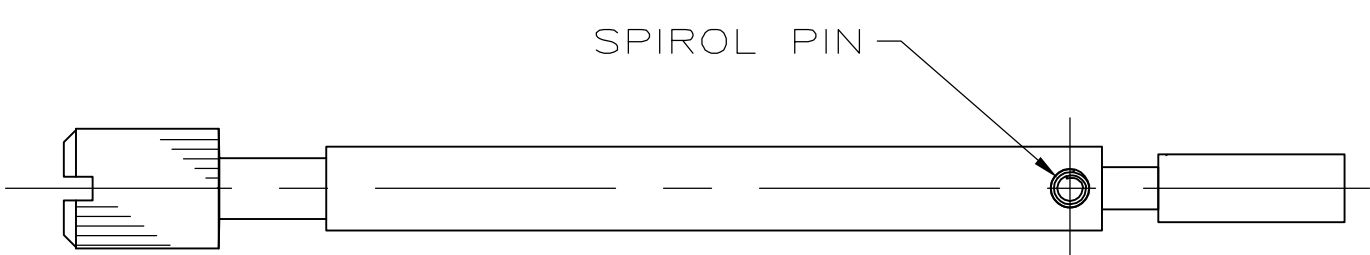

ASSEMBLED VIEW

- ⚠ CHROMATE CONVERSION WITH HEXAVALENT CHROMATE.
- ⚠ CHROMATE CONVERSION WITHOUT HEXAVALENT CHROMATE.

OBSOLETE	⚠	3.38 [.113]	207235-5
	⚠	2.11 [.083]	207235-3
	⚠	3.38 [.113]	207235-1
NOTE	A	PART NUMBER	

THIS DRAWING IS A CONTROLLED DOCUMENT.		DWN	B.CARBO	14 MAR 96	 Tyco Electronics Corporation Harrisburg, PA 17105-3608	
DIMENSIONS: mm [INCHES]		CHK	R. STONE	18 MAR 96		
TOLERANCES UNLESS OTHERWISE SPECIFIED:		APVD	G. STEINHAUER	17 APR 96		
0 PLC ± - 1 PLC ± - 2 PLC ± 0.13 [.005] 3 PLC ± - 4 PLC ± - ANGLES ± - FINISH -		PRODUCT SPEC	-			
MATERIAL		APPLICATION SPEC	-		NAME	JACKSCREW KIT, UNASSEMBLED, FEMALE, LONG, FOR 75 & 104 POS SHIELD, M SERIES
-		WEIGHT	-		SIZE	A2
-		CUSTOMER DRAWING	-		CAGE CODE	00779
-		SCALE	4:1		DRAWING NO	C=207235
-		SHEET	1 of 1		RESTRICTED TO	-
-		REV	B1			