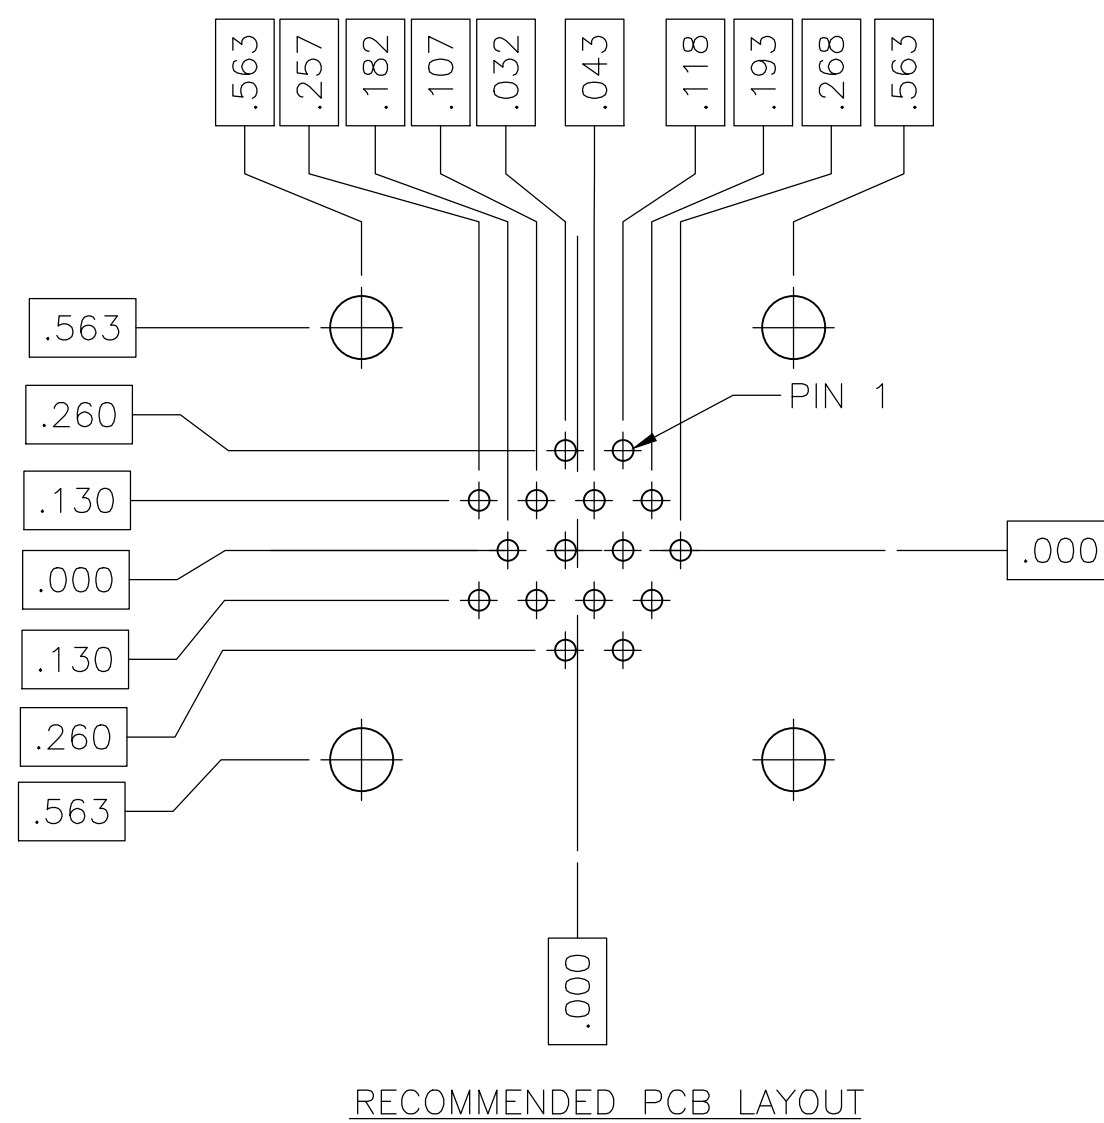

REVISIONS					
P	LTR	DESCRIPTION	DATE	DWN	APVD
J		REVISED PER ECO-20-014840	21OCT2020	RK	MZ

OBSOLETE	.175	4	207292-4
	.175	3	207292-3
	.125	4	207292-2
	.125	3	207292-1
A		FINISH	PART NUMBER

- 1 NYLON, UL 94V-0 RATED, BLACK.
- 2 BRASS.
- 3 .000100 MIN TIN PER MIL-T-10727 OVER NICKEL FLASH PER QQ-N-290.
- 4 .000030 MIN GOLD PER MIL-G-45204 OVER .000030 MIN NICKEL PER QQ-N-290.

THIS DRAWING IS A CONTROLLED DOCUMENT.		DWN J GALLUCCI BG 5-22-91		
DIMENSIONS: INCHES		CHK R.STONE 3-4-92		
TOLERANCES UNLESS OTHERWISE SPECIFIED:		APVD -	NAME POSTED RECEPTACLE ASSEMBLY, STD SEX, SERIES 1, 17-16, CPC	
0 PLC ± - 1 PLC ± - 2 PLC ± - 3 PLC ± .005 4 PLC ± - ANGLES ± -		PRODUCT SPEC -	RESTRICTED TO -	
MATERIAL RECEPT HOUSING: 1 PIN CONTACT: 2		FINISH PIN CONTACT: SEE TABLE	WEIGHT -	SIZE A2
CUSTOMER DRAWING		CAGE CODE 00779	DRAWING NO C-207292	SCALE 2:1
		SHEET 1 of 1	REV J	