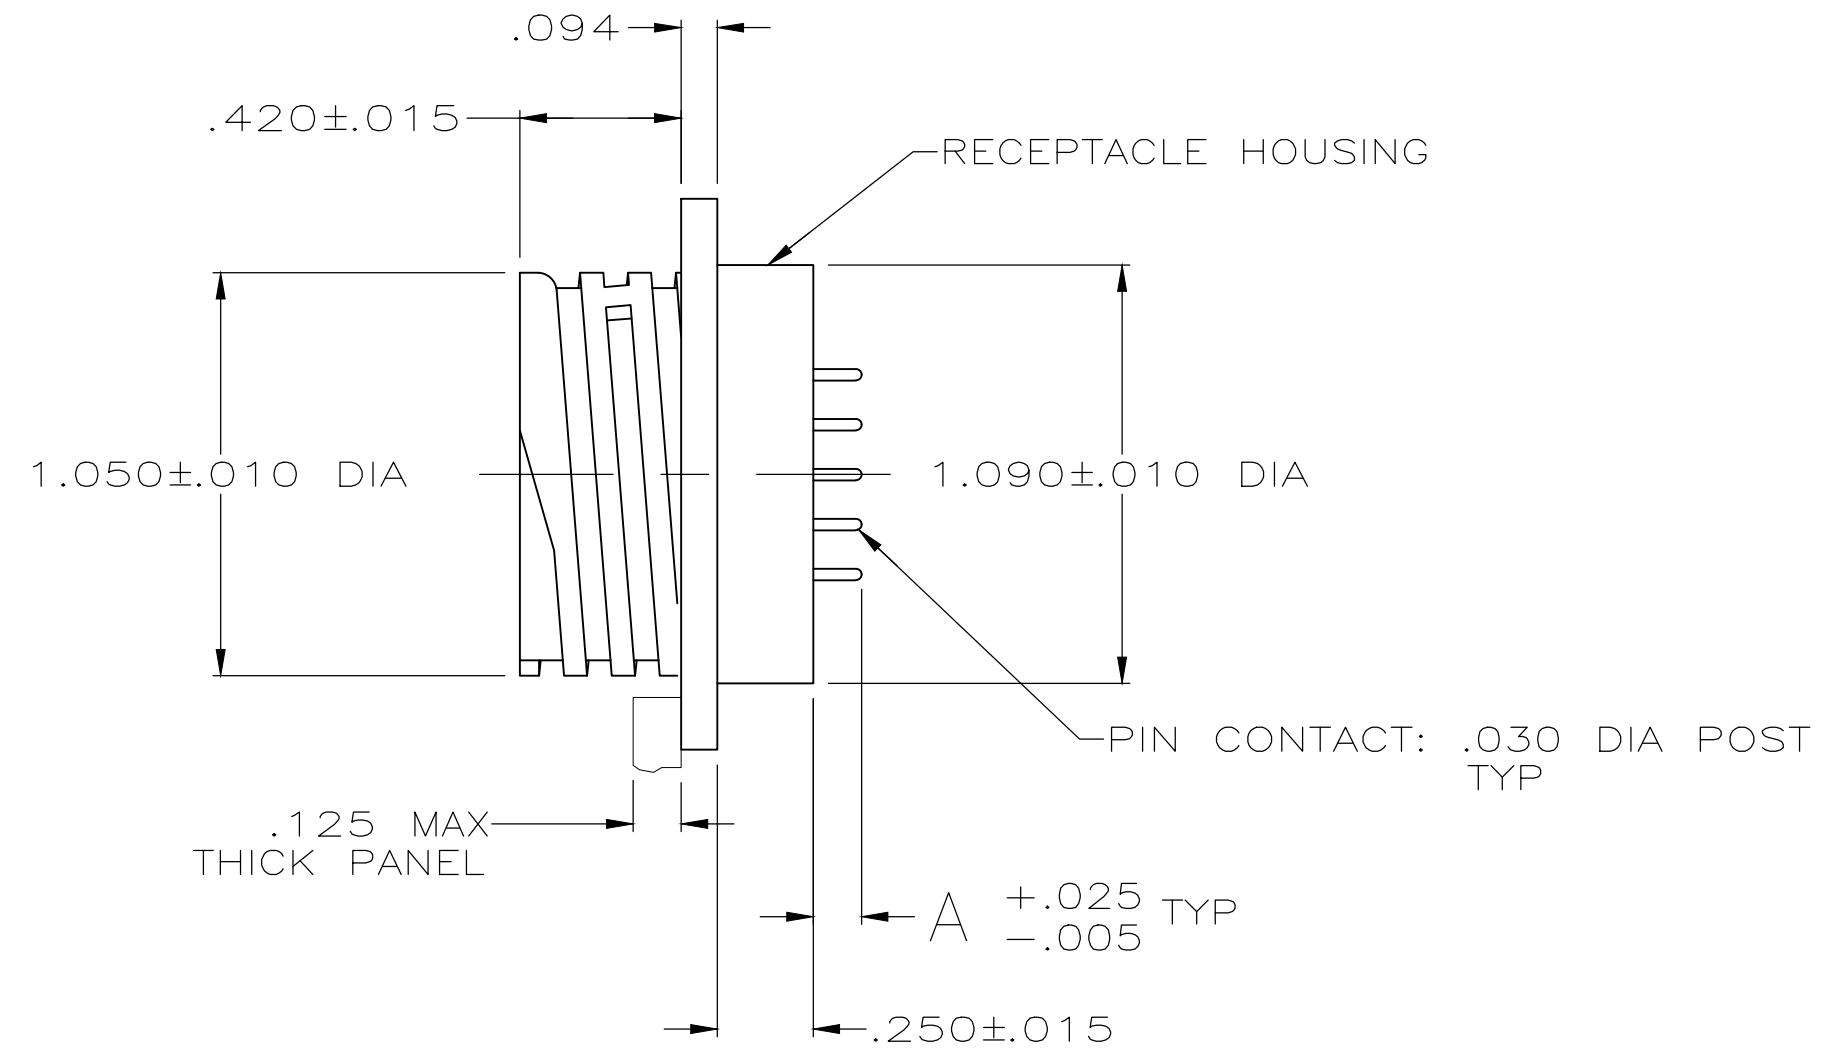

REVISIONS					
P	LTR	DESCRIPTION	DATE	DWN	APVD
J		REVISED PER ECO-20-014840	21OCT2020	RK	MZ

OBSOLETE	.175	4	207292-4
	.175	3	207292-3
	.125	4	207292-2
	.125	3	207292-1
A		FINISH	PART NUMBER

- 1 NYLON, UL 94V-0 RATED, BLACK.
- 2 BRASS.
- 3 .000100 MIN TIN PER MIL-T-10727 OVER NICKEL FLASH PER QQ-N-290.
- 4 .000030 MIN GOLD PER MIL-G-45204 OVER .000030 MIN NICKEL PER QQ-N-290.

THIS DRAWING IS A CONTROLLED DOCUMENT.		DWN J GALLUCCI BG 5-22-91		
DIMENSIONS: INCHES		CHK R.STONE 3-4-92		
TOLERANCES UNLESS OTHERWISE SPECIFIED:		APVD -	NAME POSTED RECEPTACLE ASSEMBLY, STD SEX, SERIES 1, 17-16, CPC	
0 PLC ± - 1 PLC ± - 2 PLC ± - 3 PLC ± .005 4 PLC ± - ANGLES ± -		PRODUCT SPEC -	RESTRICTED TO -	
MATERIAL RECEPT HOUSING: 1 PIN CONTACT: 2		FINISH PIN CONTACT: SEE TABLE	WEIGHT -	SIZE A2
CUSTOMER DRAWING		CAGE CODE 00779	DRAWING NO C-207292	SCALE 2:1
		SHEET 1 of 1	REV J	