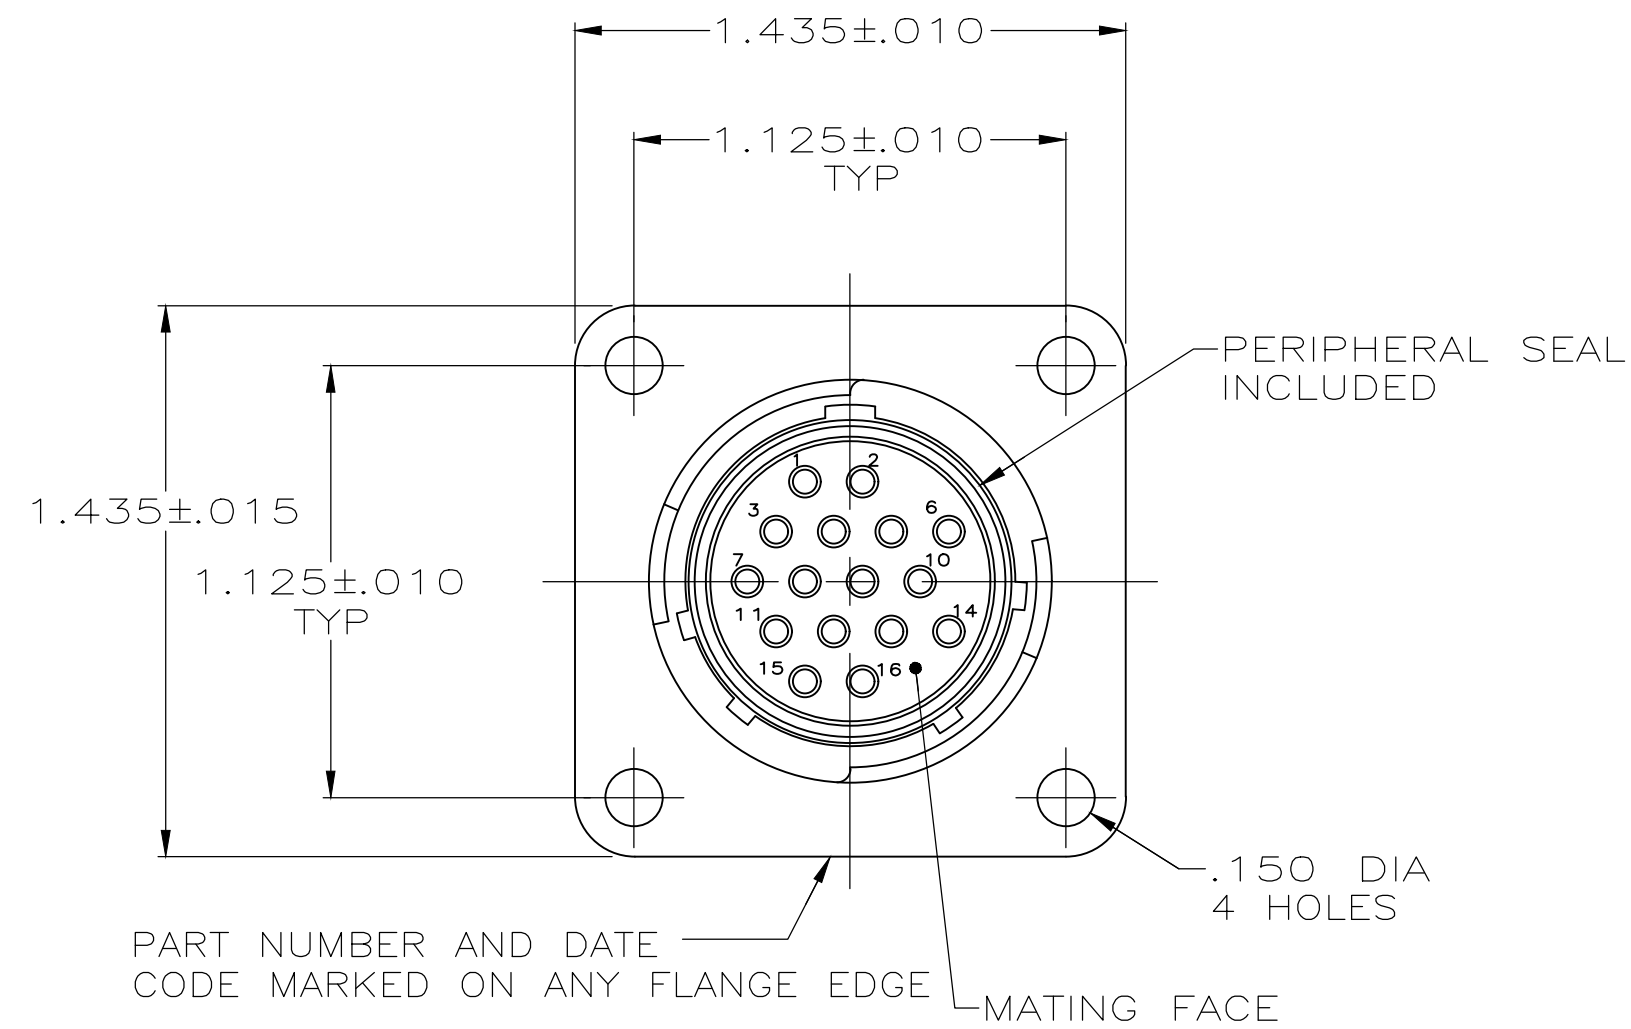

REVISIONS					
P	LTR	DESCRIPTION	DATE	DWN	APVD
J		REVISED PER ECO-20-014840	21OCT2020	RK	MZ

OBSOLETE	.175	4	207292-4
	.175	3	207292-3
	.125	4	207292-2
	.125	3	207292-1
A		FINISH	PART NUMBER

- 1 NYLON, UL 94V-0 RATED, BLACK.
- 2 BRASS.
- 3 .000100 MIN TIN PER MIL-T-10727 OVER NICKEL FLASH PER QQ-N-290.
- 4 .000030 MIN GOLD PER MIL-G-45204 OVER .000030 MIN NICKEL PER QQ-N-290.

THIS DRAWING IS A CONTROLLED DOCUMENT.		DWN J GALLUCCI BG 5-22-91		
DIMENSIONS: INCHES		CHK R.STONE 3-4-92		
TOLERANCES UNLESS OTHERWISE SPECIFIED:		APVD -	NAME POSTED RECEPTACLE ASSEMBLY, STD SEX, SERIES 1, 17-16, CPC	
0 PLC ± - 1 PLC ± - 2 PLC ± - 3 PLC ± .005 4 PLC ± - ANGLES ± -		PRODUCT SPEC -	RESTRICTED TO -	
MATERIAL RECEPT HOUSING: 1 PIN CONTACT: 2		FINISH PIN CONTACT: SEE TABLE	WEIGHT -	SIZE A2
CUSTOMER DRAWING		CAGE CODE 00779	DRAWING NO C-207292	SCALE 2:1
		SHEET 1 of 1	REV J	